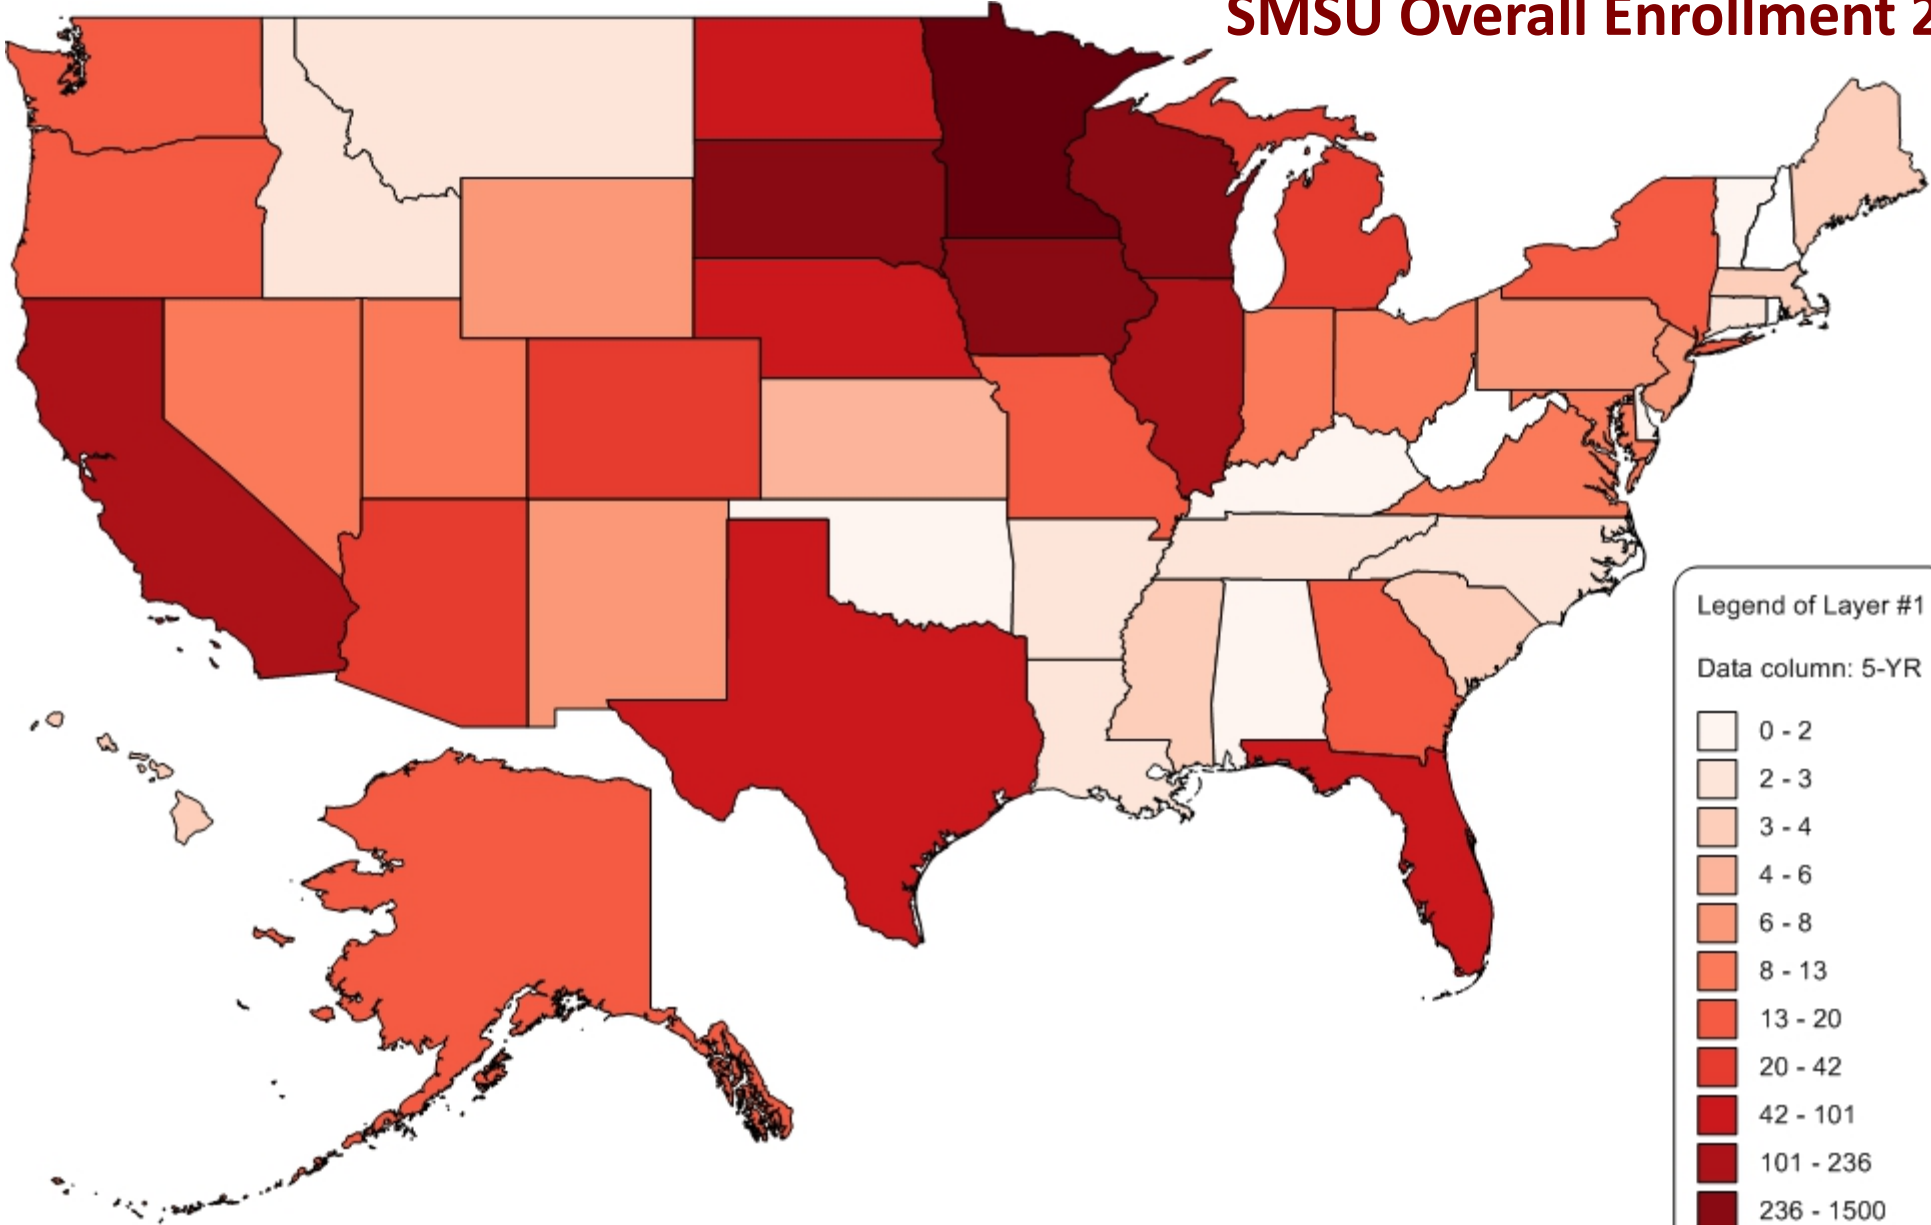

SMSU Overall Enrollment 2013-2017

Fall Semesters

Includes ALL enrolled students

Legend of Layer #1

Data column: 5-YR

0 - 2
2 - 3
3 - 4
4 - 6
6 - 8
8 - 13
13 - 20
20 - 42
42 - 101
101 - 236
236 - 1500
1500 - 40000