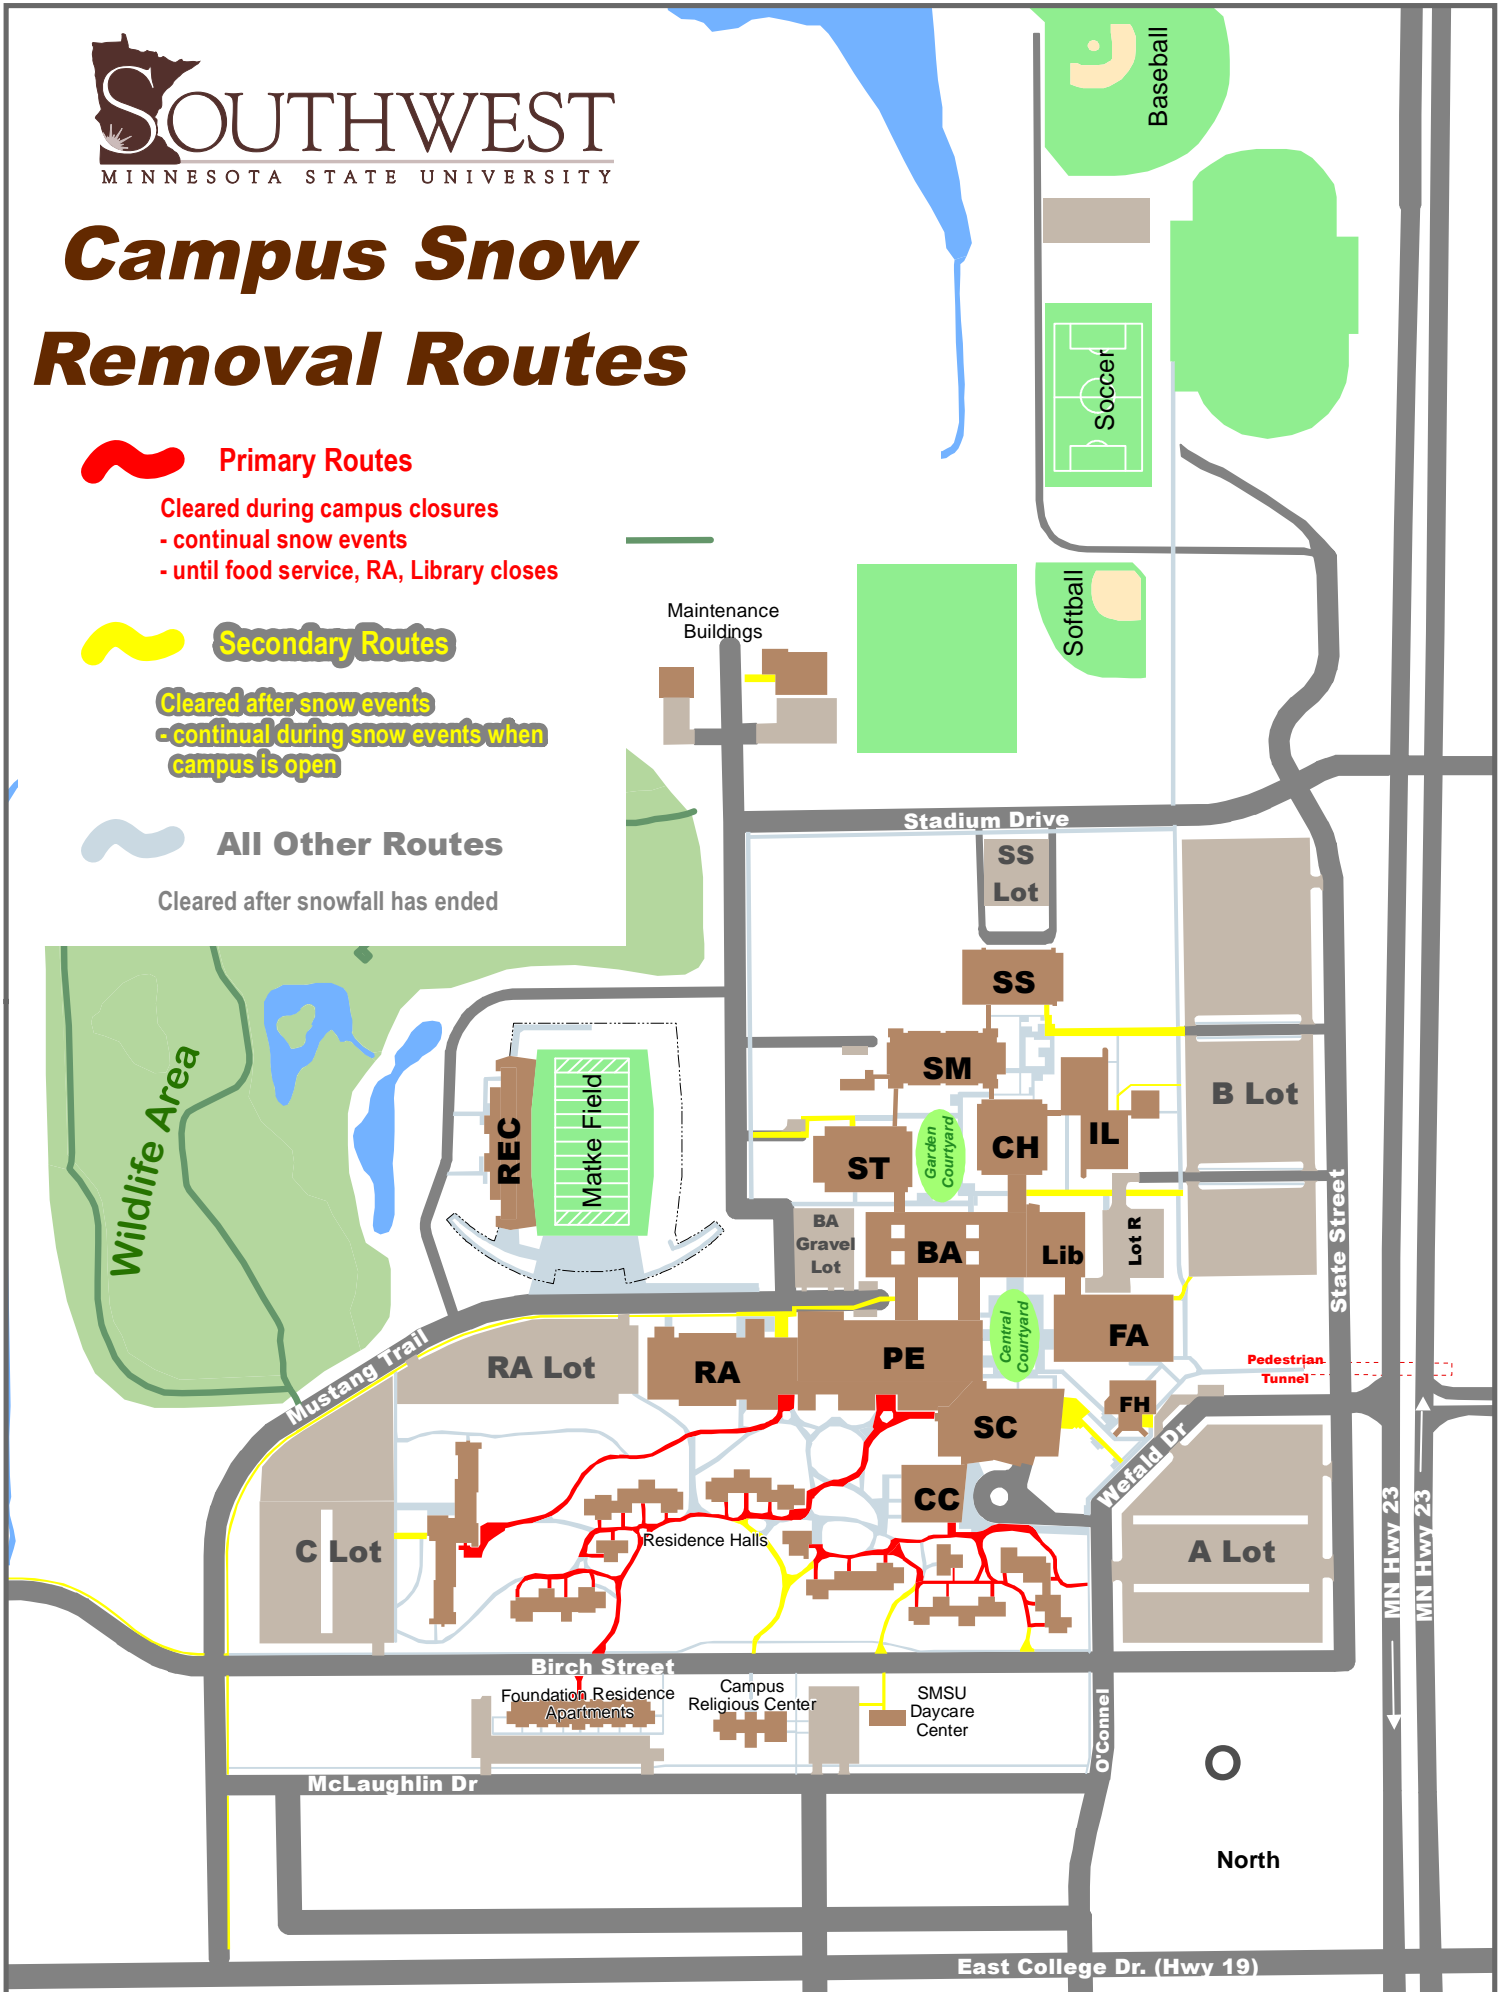

Campus Snow Removal Routes

Primary Routes

- Cleared during campus closures
- continual snow events
- until food service, RA, Library closes

Secondary Routes

- Cleared after snow events
- continual during snow events when campus is open

All Other Routes

Cleared after snowfall has ended

North

East College Dr. (Hwy 19)

MN Hwy 23
MN Hwy 23