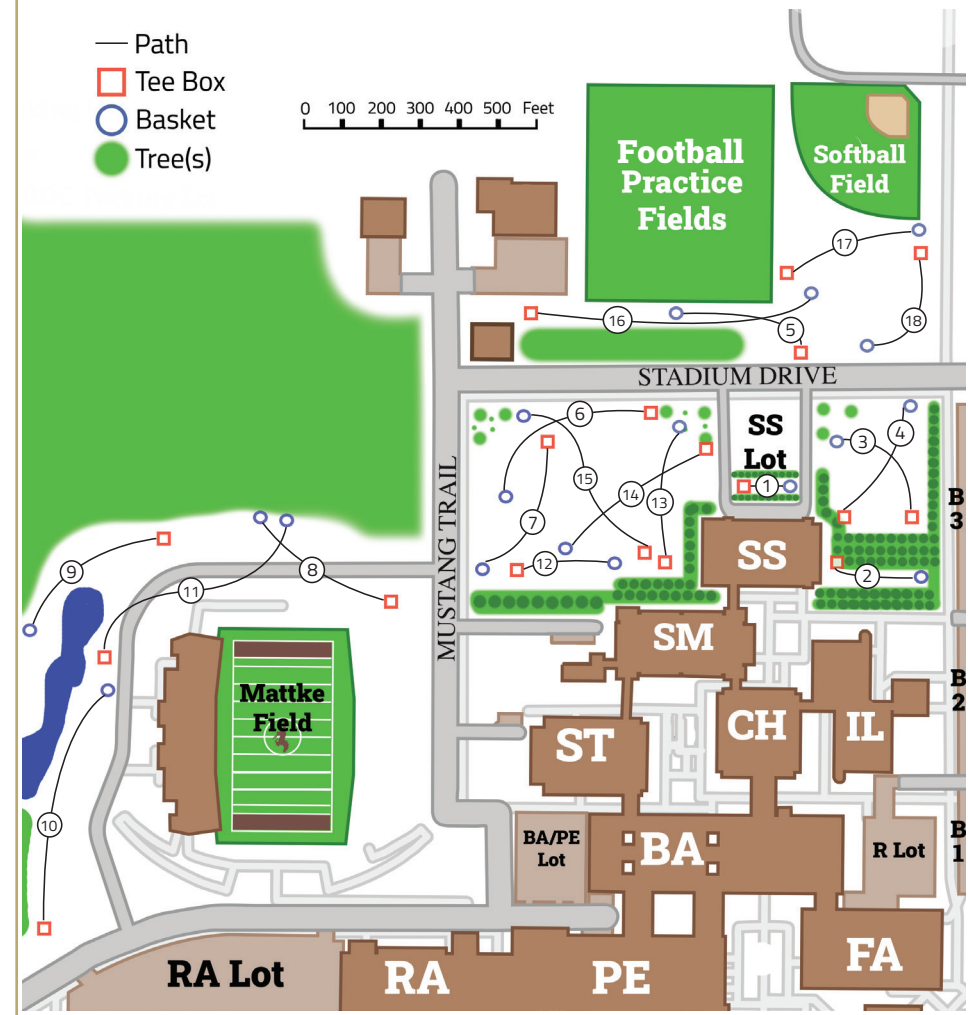

SMSU DISC GOLF COURSE

Guidelines

- Each hole begins at the tee.
- Following throws are made from the lie, or where the disc comes to rest.
- The player farthest from the basket goes first.
- The hole is completed when the disc is supported by the target's basket or chains.

Rules Of Play

- Must have a supporting point behind their lie, and be in line of the target when the disc is released.
- Run-Ups and Follow-Through are allowed, unless the lie is within 33 feet of the target.
- A putt is any shot that is within 33 feet of the target.
- Casual relief should be taken from an unsafe lie.

Etiquette

- Remain quiet and avoid unnecessary movements when others are throwing.
- Stand behind the thrower until their throw is complete.
- Remove disc from target when completed.
- Allow faster groups to play through when possible
- Respect the course. Place trash in proper receptacles. Do not alter trees or obstacles.
- Vandalism offenses will be prosecuted.

COURSE MAP

We hope you enjoy the SMSU Disc Golf Course. The safety and comfort of our guests is important. If you see something, say something.

To report vandalism or unsafe conditions, notify University Public Safety at 507-532-7252. For emergencies on the course, call 911.