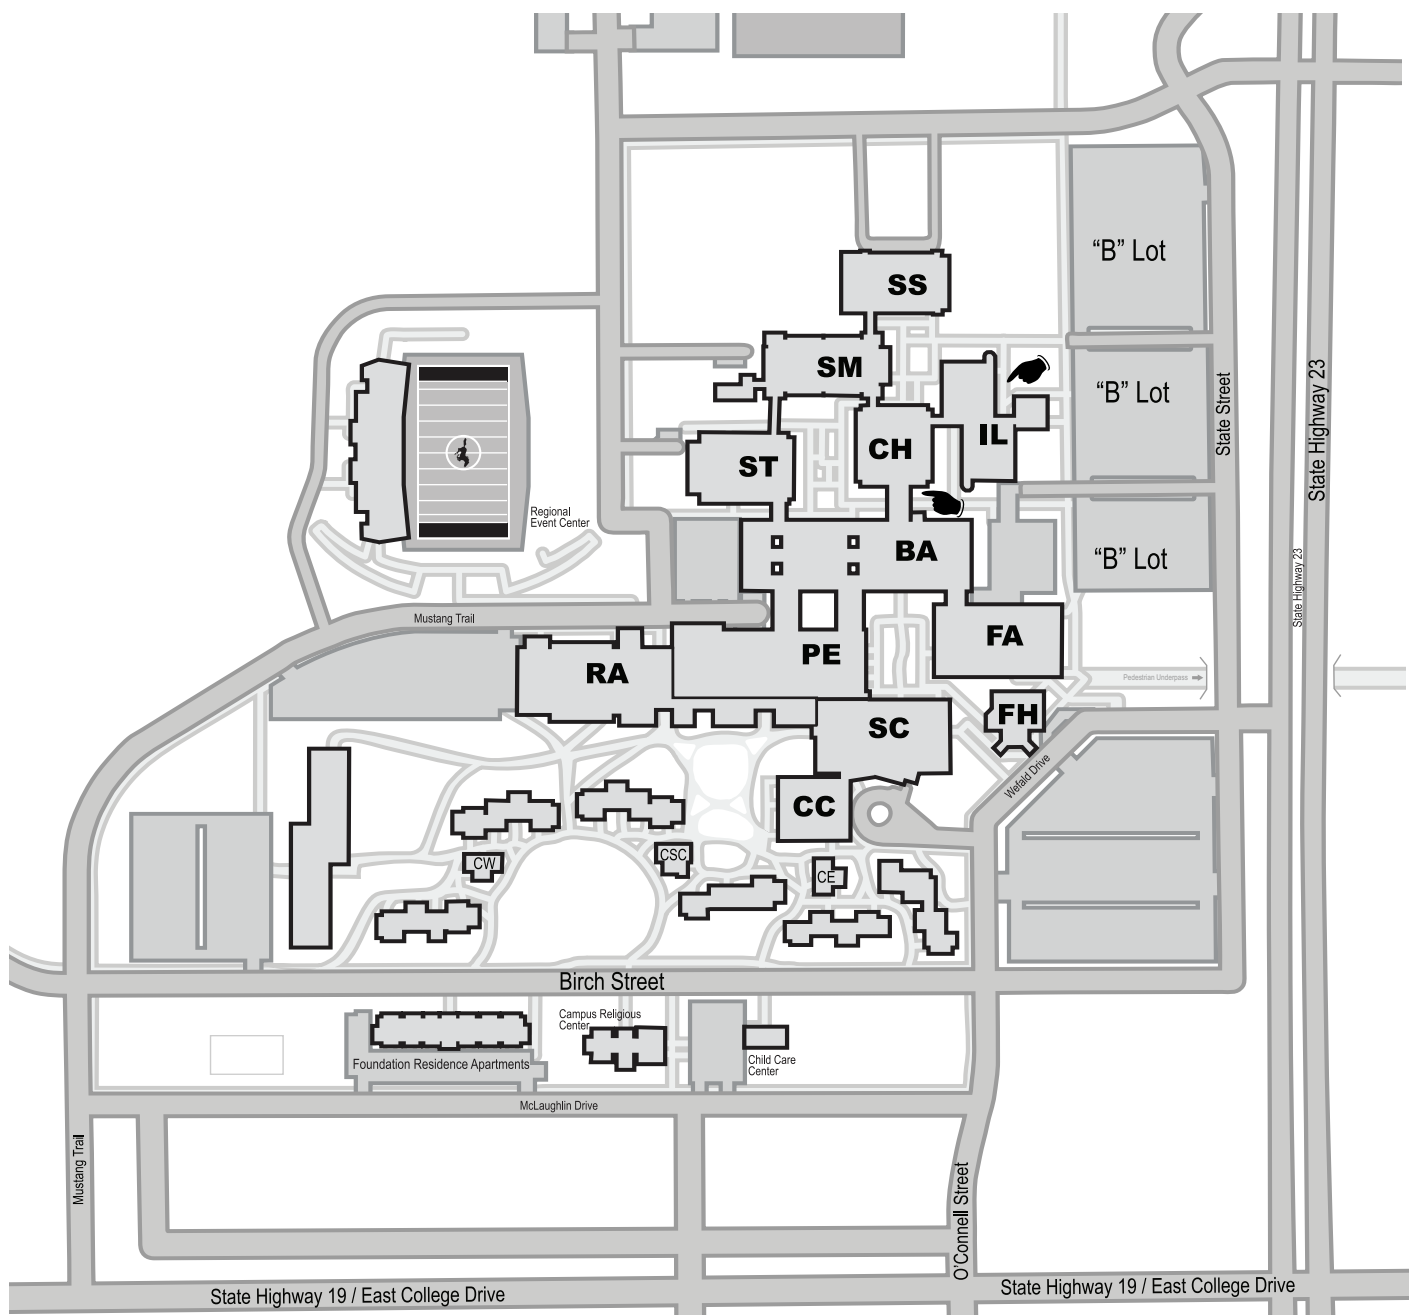

*Join us for this event-filled day.*

**Please try to attend as final details for the Study Groups will be distributed.**

**Keep this flyer as your invitation.**

Yes, you will be able to find us! Watch the signs for parking.  
Parking permits are **NOT** required for this event.  
See reverse side for SMSU map and directions.

# Welcome to SOUTHWEST MINNESOTA STATE UNIVERSITY!

**Presentation** will be in Charter Hall (CH) at SMSU.

**General Parking:** Park in any of the “B” Parking lots. Generally more space is available in the north end of the B lots. Watch for the “Senior College” or “Event Parking” signs. Enter Charter Hall (CH) or the Individualized Learning Center (IL). See 🖱️ on map below. Greeters will be waiting to welcome you at these doors.