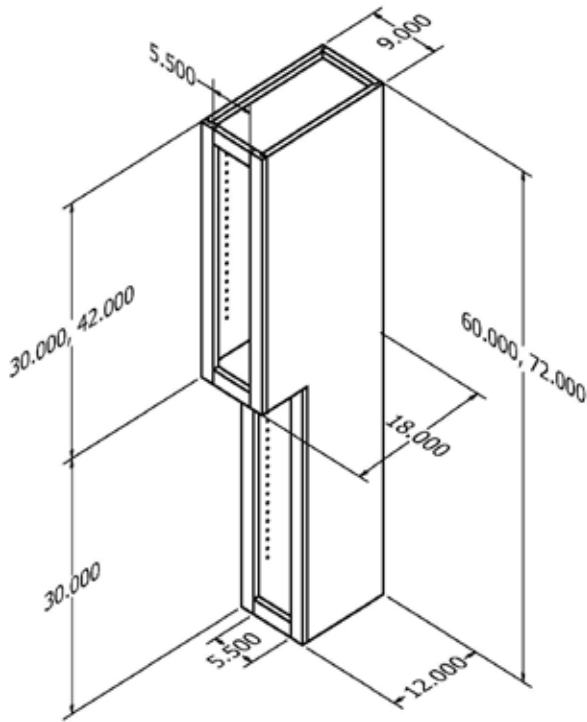

Mantel Hood Pillars

Mantel Hood Pillars

The Mantel Hood Pillars are designed to give your mantel hood an extra sense of distinction which also provides you with additional storage in your kitchen.

Mantel Hood Pillars with Pull-Outs

The Mantel Hood Pillars with Pull-Outs provides a stylish higher-end alternative to the standard Mantel Hood Pillar with a supply pull-out shelving unit in the lower portion of the pillar.

Part Number	Description
3-175-12-0001	9"x18"x60" Mantel Hood Pillar with pullout - Hard Maple
3-175-03-0001	9"x18"x60" Mantel Hood Pillar with pullout - Red Oak
3-175-01-0001	9"x18"x60" Mantel Hood Pillar with pullout - Cherry
3-175-12-0003	9"x18"x60" Mantel Hood Pillar with Shelves - Hard Maple
3-175-03-0003	9"x18"x60" Mantel Hood Pillar with Shelves - Red Oak
3-175-01-0003	9"x18"x60" Mantel Hood Pillar with Shelves - Cherry

Part Number	Description
3-175-12-0002	9"x18"x72" Mantel Hood Pillar with pullout - Hard Maple
3-175-03-0002	9"x18"x72" Mantel Hood Pillar with pullout - Red Oak
3-175-01-0002	9"x18"x72" Mantel Hood Pillar with pullout - Cherry
3-175-12-0004	9"x18"x72" Mantel Hood Pillar with Shelves - Hard Maple
3-175-03-0004	9"x18"x72" Mantel Hood Pillar with Shelves - Red Oak
3-175-01-0004	9"x18"x72" Mantel Hood Pillar with Shelves - Cherry