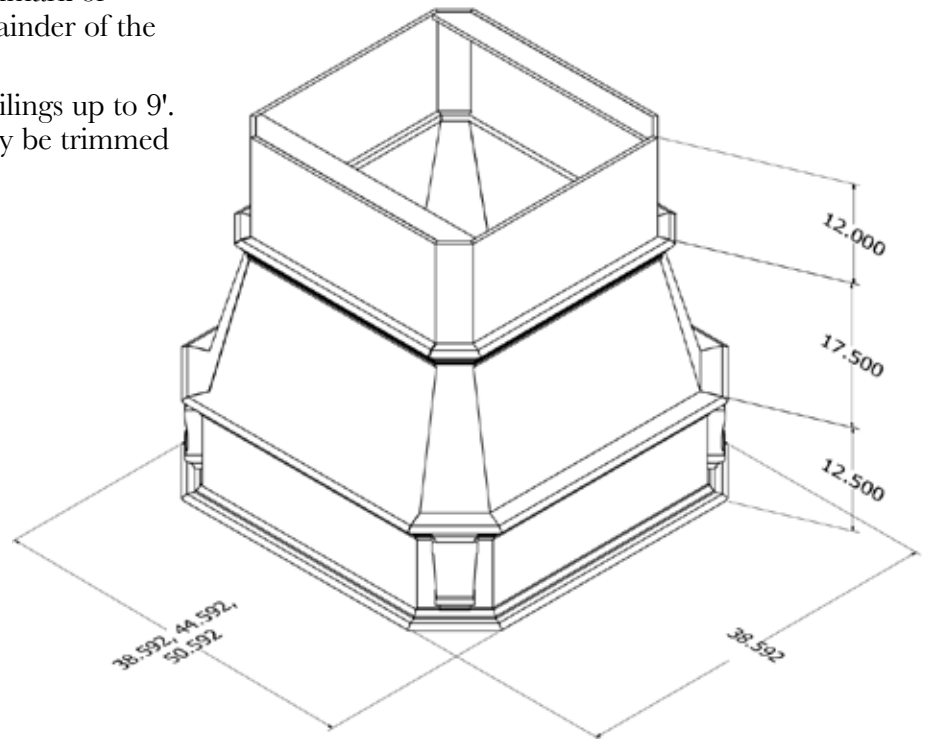

Aristocrat Chimney - Island

For those seeking that ultimate high-end look, the Aristocrat design provides a statement that is unmistakable and will blend perfectly with the other extraordinary components of the kitchen.

With an island range application, the Island Chimney becomes the benchmark of quality and style for the remainder of the room's design.

Designed to accommodate ceilings up to 9'. Our removable chimney may be trimmed to fit desired height.

Part Number	Description	Accepts Liner Part Number
3-173-12-0016	36" Aristocrat Chimney - Island Hood - Hard Maple	3-223-35-0007
3-173-03-0016	36" Aristocrat Chimney - Island Hood - Cherry	3-223-35-0007
3-173-01-0016	36" Aristocrat Chimney - Island Hood - Red Oak	3-223-35-0007
3-173-12-0017	42" Aristocrat Chimney - Island Hood - Hard Maple	3-223-35-0008
3-173-03-0017	42" Aristocrat Chimney - Island Hood - Cherry	3-223-35-0008
3-173-01-0017	42" Aristocrat Chimney - Island Hood - Red Oak	3-223-35-0008
3-173-12-0018	48" Aristocrat Chimney - Island Hood - Hard Maple	3-223-35-0009
3-173-03-0018	48" Aristocrat Chimney - Island Hood - Cherry	3-223-35-0009
3-173-01-0018	48" Aristocrat Chimney - Island Hood - Red Oak	3-223-35-0009