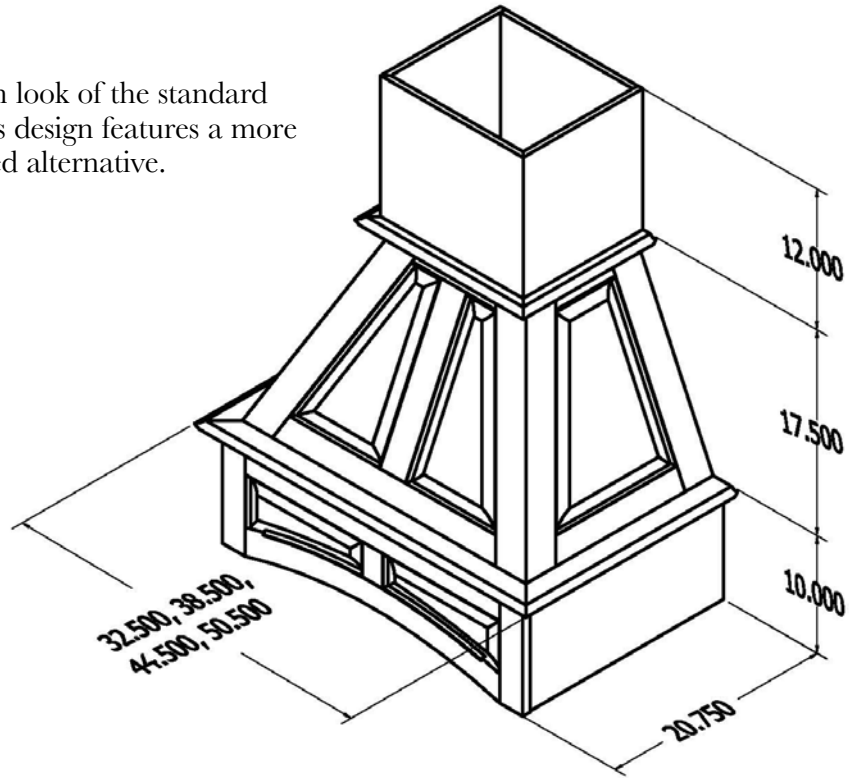

Maintaining the Italian look of the standard Tuscan Chimney, this design features a more stylish and accentuated alternative.

Part Number	Description	Accepts Liner Part Number
3-172-12-0031	30" Arched Valance Tuscan Chimney Hood - Hard Maple	3-223-35-0001
3-172-03-0031	30" Arched Valance Tuscan Chimney Hood - Cherry	3-223-35-0001
3-172-01-0031	30" Arched Valance Tuscan Chimney Hood - Red Oak	3-223-35-0001
3-172-12-0032	36" Arched Valance Tuscan Chimney Hood - Hard Maple	3-223-35-0002
3-172-03-0032	36" Arched Valance Tuscan Chimney Hood - Cherry	3-223-35-0002
3-172-01-0032	36" Arched Valance Tuscan Chimney Hood - Red Oak	3-223-35-0002
3-172-12-0033	42" Arched Valance Tuscan Chimney Hood - Hard Maple	3-223-35-0003
3-172-03-0033	42" Arched Valance Tuscan Chimney Hood - Cherry	3-223-35-0003
3-172-01-0033	42" Arched Valance Tuscan Chimney Hood - Red Oak	3-223-35-0003
3-172-12-0034	48" Arched Valance Tuscan Chimney Hood - Hard Maple	3-223-35-0004
3-172-03-0034	48" Arched Valance Tuscan Chimney Hood - Cherry	3-223-35-0004
3-172-01-0034	48" Arched Valance Tuscan Chimney Hood - Red Oak	3-223-35-0004