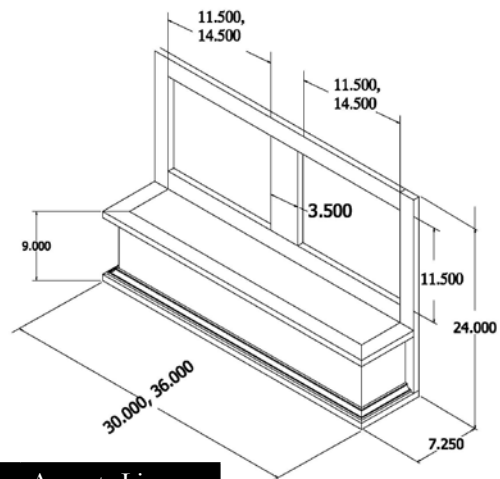

Part Number	Description	Accepts Liner Part Number
3-170-12-0003	30" Canopy Hood Front - Hard Maple	3-223-35-0005
3-170-03-0003	30" Canopy Hood Front - Cherry	3-223-35-0005
3-170-01-0003	30" Canopy Hood Front - Red Oak	3-223-35-0005
3-170-12-0004	36" Canopy Hood Front - Hard Maple	3-223-35-0006
3-170-03-0004	36" Canopy Hood Front - Cherry	3-223-35-0006
3-170-01-0004	36" Canopy Hood Front - Red Oak	3-223-35-0006