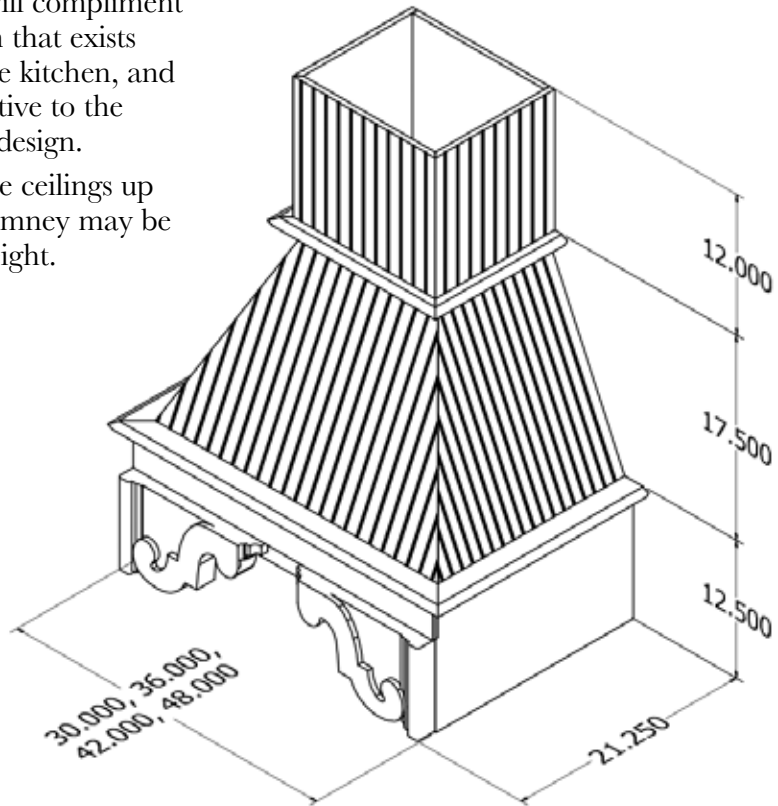

Monarch Chimney Hood - Cape Cod Style

For that elegant and stylish look, the Monarch design detail will compliment the discriminating design that exists throughout the rest of the kitchen, and add a shaker-like alternative to the standard chimney hood design.

Designed to accommodate ceilings up to 9'. Our removable chimney may be trimmed to fit desired height.

Part Number	Description	Accepts Liner Part Number
3-172-12-0046	30" Monarch Chimney - Cape Cod Style Hood - Hard Maple	3-223-35-0001
3-172-03-0046	30" Monarch Chimney - Cape Cod Style Hood - Cherry	3-223-35-0001
3-172-01-0046	30" Monarch Chimney - Cape Cod Style Hood - Red Oak	3-223-35-0001
3-172-12-0047	36" Monarch Chimney - Cape Cod Style Hood - Hard Maple	3-223-35-0002
3-172-03-0047	36" Monarch Chimney - Cape Cod Style Hood - Cherry	3-223-35-0002
3-172-01-0047	36" Monarch Chimney - Cape Cod Style Hood - Red Oak	3-223-35-0002
3-172-12-0048	42" Monarch Chimney - Cape Cod Style Hood - Hard Maple	3-223-35-0003
3-172-03-0048	42" Monarch Chimney - Cape Cod Style Hood - Cherry	3-223-35-0003
3-172-01-0048	42" Monarch Chimney - Cape Cod Style Hood - Red Oak	3-223-35-0003
3-172-12-0049	48" Monarch Chimney - Cape Cod Style Hood - Hard Maple	3-223-35-0004
3-172-03-0049	48" Monarch Chimney - Cape Cod Style Hood - Cherry	3-223-35-0004
3-172-01-0049	48" Monarch Chimney - Cape Cod Style Hood - Red Oak	3-223-35-0004