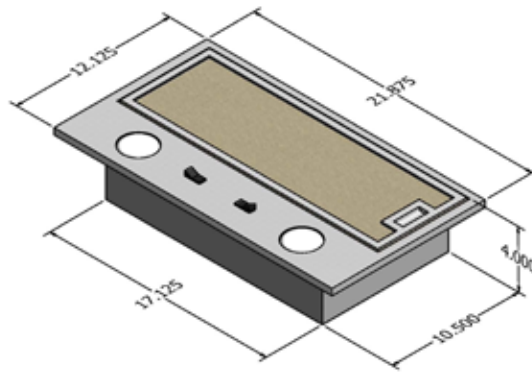

Kitchen Aire HVC 212 CFM Vent - Starmist

230 CFM/7.7 sones -
Two speed motor with rocker control.
Halogen lighting - PAR 20
(bulbs not included)
UL and HVI approved.
Pre-wired for electrical connection.
Ductless conversion kit available.

Part Number	Description
3-227-35-0001	Kitchen-Aire HVC 212 Blower - Starmist finish
3-224-35-0001	HVC Ductless conversion kit