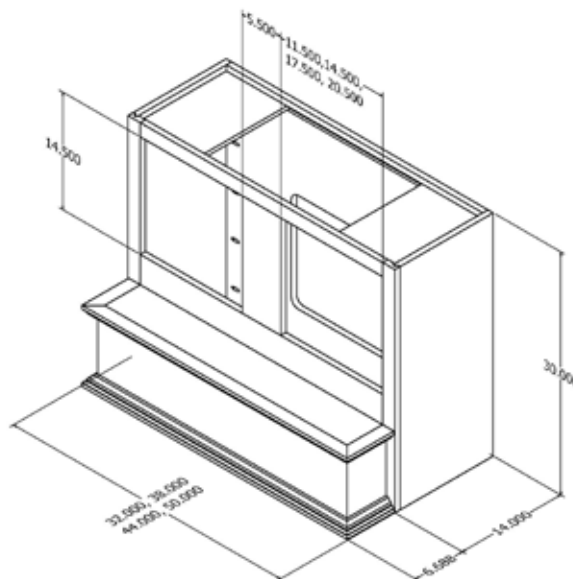

Majestic Mantel Hood

The Majestic Mantel Hood provides a contemporary mantel hood style that would be at home in any kitchen.

Designed to accommodate the same doors used in the remainder of the kitchen.

Available in 30" and 42" heights.

Part Number	Description	Accepts Liner Part Number
3-174-12-0021	32" x 30" Majestic Mantel - Hard Maple	3-223-35-0001
3-174-03-0021	32" x 30" Majestic Mantel - Cherry	3-223-35-0001
3-174-01-0021	32" x 30" Majestic Mantel - Red Oak	3-223-35-0001
3-174-12-0022	38" x 30" Majestic Mantel - Hard Maple	3-223-35-0002
3-174-03-0022	38" x 30" Majestic Mantel - Cherry	3-223-35-0002
3-174-01-0022	38" x 30" Majestic Mantel - Red Oak	3-223-35-0002
3-174-12-0023	44" x 30" Majestic Mantel - Hard Maple	3-223-35-0003
3-174-03-0023	44" x 30" Majestic Mantel - Cherry	3-223-35-0003
3-174-01-0023	44" x 30" Majestic Mantel - Red Oak	3-223-35-0003
3-174-12-0024	50" x 30" Majestic Mantel - Hard Maple	3-223-35-0004
3-174-03-0024	50" x 30" Majestic Mantel - Cherry	3-223-35-0004
3-174-01-0024	50" x 30" Majestic Mantel - Red Oak	3-223-35-0004

Part Number	Description	Accepts Liner Part Number
3-174-12-0017	32" x 42" Majestic Mantel - Hard Maple	3-223-35-0001
3-174-03-0017	32" x 42" Majestic Mantel - Cherry	3-223-35-0001
3-174-01-0017	32" x 42" Majestic Mantel - Red Oak	3-223-35-0001
3-174-12-0018	38" x 42" Majestic Mantel - Hard Maple	3-223-35-0002
3-174-03-0018	38" x 42" Majestic Mantel - Cherry	3-223-35-0002
3-174-01-0018	38" x 42" Majestic Mantel - Red Oak	3-223-35-0002
3-174-12-0019	44" x 42" Majestic Mantel - Hard Maple	3-223-35-0003
3-174-03-0019	44" x 42" Majestic Mantel - Cherry	3-223-35-0003
3-174-01-0019	44" x 42" Majestic Mantel - Red Oak	3-223-35-0003
3-174-12-0020	50" x 42" Majestic Mantel - Hard Maple	3-223-35-0004
3-174-03-0020	50" x 42" Majestic Mantel - Cherry	3-223-35-0004
3-174-01-0020	50" x 42" Majestic Mantel - Red Oak	3-223-35-0004