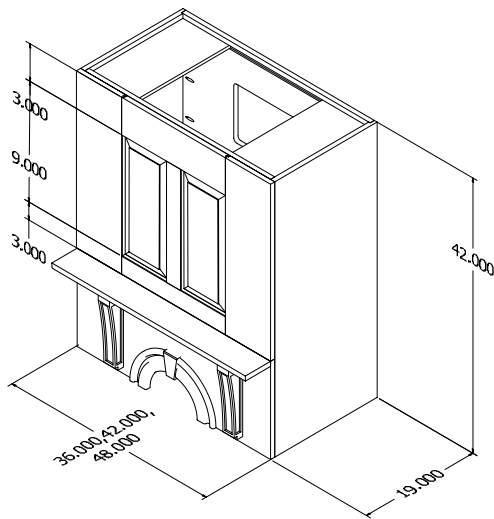

Regal Mantel Hood

The Regal Mantel Hood provides an elegant alternative and the finishing touch to any kitchen.

Removable top panel to ease with finishing and installation.

Available in 30" and 42" heights.

Part Number	Description	Accepts Liner Part Number
3-174-12-0046	36"x30" Regal Mantel - Hard Maple	3-223-35-0002
3-174-03-0046	36"x30" Regal Mantel - Cherry	3-223-35-0002
3-174-01-0046	36"x30" Regal Mantel - Red Oak	3-223-35-0002
3-174-12-0047	42"x30" Regal Mantel - Hard Maple	3-223-35-0003
3-174-03-0047	42"x30" Regal Mantel - Cherry	3-223-35-0003
3-174-01-0047	42"x30" Regal Mantel - Red Oak	3-223-35-0003
3-174-12-0048	48"x30" Regal Mantel - Hard Maple	3-223-35-0004
3-174-03-0048	48"x30" Regal Mantel - Cherry	3-223-35-0004
3-174-01-0048	48"x30" Regal Mantel - Red Oak	3-223-35-0004

Part Number	Description	Accepts Liner Part Number
3-174-12-0042	36"x42" Regal Mantel - Hard Maple	3-223-35-0002
3-174-03-0042	36"x42" Regal Mantel - Cherry	3-223-35-0002
3-174-01-0042	36"x42" Regal Mantel - Red Oak	3-223-35-0002
3-174-12-0043	42"x42" Regal Mantel - Hard Maple	3-223-35-0003
3-174-03-0043	42"x42" Regal Mantel - Cherry	3-223-35-0003
3-174-01-0043	42"x42" Regal Mantel - Red Oak	3-223-35-0003
3-174-12-0044	48"x42" Regal Mantel - Hard Maple	3-223-35-0004
3-174-03-0044	48"x42" Regal Mantel - Cherry	3-223-35-0004
3-174-01-0044	48"x42" Regal Mantel - Red Oak	3-223-35-0004