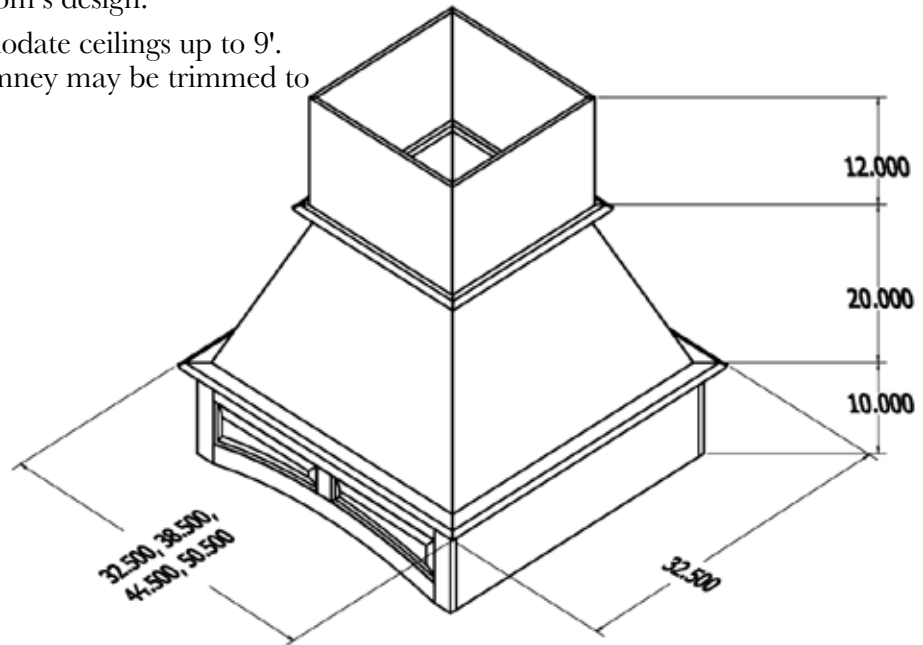

When room trim follows the classic Roman design, this Island Chimney will blend perfectly and complement the other features of the room design. With an island range application, the Island Chimney becomes the benchmark of quality and style for the remainder of the room's design.

Designed to accommodate ceilings up to 9'. Our removable chimney may be trimmed to fit desired height.

Part Number	Description	Accepts Liner Part Number
3-173-12-0005	30" Roman Valance Chimney - Island Hood - Hard Maple	3-223-35-0007
3-173-03-0005	30" Roman Valance Chimney - Island Hood - Cherry	3-223-35-0007
3-173-01-0005	30" Roman Valance Chimney - Island Hood - Red Oak	3-223-35-0007
3-173-12-0006	36" Roman Valance Chimney - Island Hood - Hard Maple	3-223-35-0008
3-173-03-0006	36" Roman Valance Chimney - Island Hood - Cherry	3-223-35-0008
3-173-01-0006	36" Roman Valance Chimney - Island Hood - Red Oak	3-223-35-0008
3-173-12-0007	42" Roman Valance Chimney - Island Hood - Hard Maple	3-223-35-0009
3-173-03-0007	42" Roman Valance Chimney - Island Hood - Cherry	3-223-35-0009
3-173-01-0007	42" Roman Valance Chimney - Island Hood - Red Oak	3-223-35-0009
3-173-12-0008	48" Roman Valance Chimney - Island Hood - Hard Maple	3-223-35-0010
3-173-03-0008	48" Roman Valance Chimney - Island Hood - Cherry	3-223-35-0010
3-173-01-0008	48" Roman Valance Chimney - Island Hood - Red Oak	3-223-35-0010