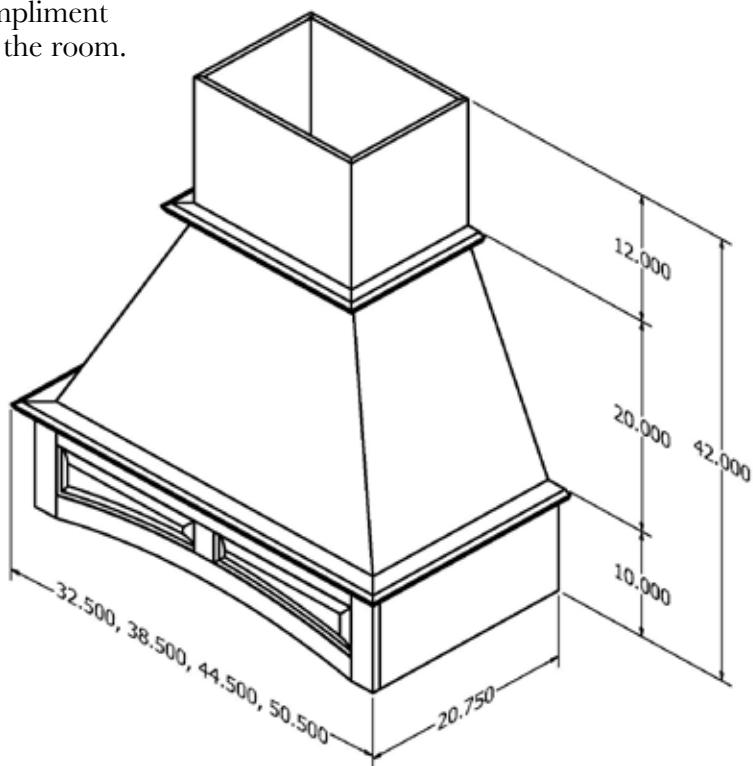

When room trim follows the classic Roman design, this chimney hood will blend perfectly and compliment the other design features of the room.

Part Number	Description	Accepts Liner Part Number
3-172-12-0005	30" Roman Valance Chimney Hood - Hard Maple	3-223-35-0001
3-172-03-0005	30" Roman Valance Chimney Hood - Cherry	3-223-35-0001
3-172-01-0005	30" Roman Valance Chimney Hood - Red Oak	3-223-35-0001
3-172-12-0006	36" Roman Valance Chimney Hood - Hard Maple	3-223-35-0002
3-172-03-0006	36" Roman Valance Chimney Hood - Cherry	3-223-35-0002
3-172-01-0006	36" Roman Valance Chimney Hood - Red Oak	3-223-35-0002
3-172-12-0007	42" Roman Valance Chimney Hood - Hard Maple	3-223-35-0003
3-172-03-0007	42" Roman Valance Chimney Hood - Cherry	3-223-35-0003
3-172-01-0007	42" Roman Valance Chimney Hood - Red Oak	3-223-35-0003
3-172-12-0008	48" Roman Valance Chimney Hood - Hard Maple	3-223-35-0004
3-172-03-0008	48" Roman Valance Chimney Hood - Cherry	3-223-35-0004
3-172-01-0008	48" Roman Valance Chimney Hood - Red Oak	3-223-35-0004