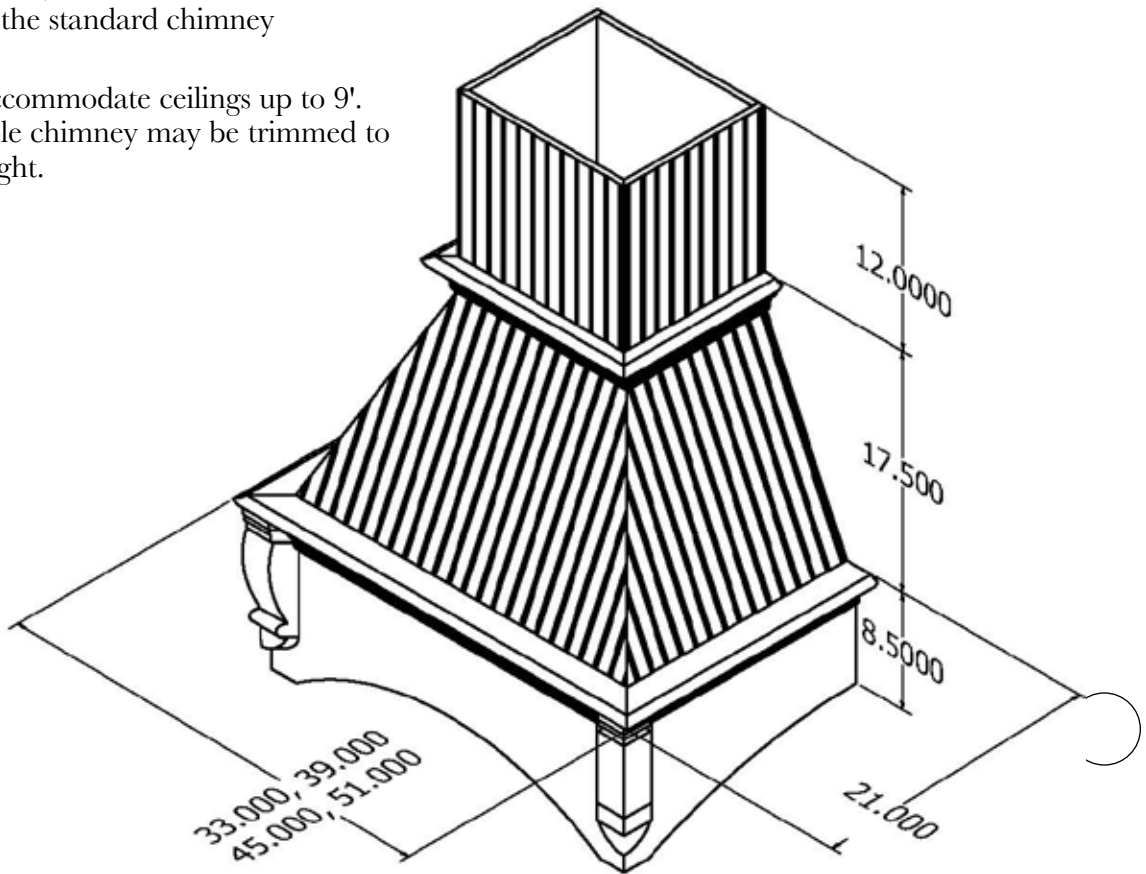

Renaissance Chimney Hood - Cape Cod Style

Designed to compliment the home that revives this cultural period of history, the Renaissance hood will blend perfectly into such a décor, and add a shaker-like alternative to the standard chimney hood design.

Designed to accommodate ceilings up to 9'. Our removable chimney may be trimmed to fit desired height.

Part Number	Description	Accepts Liner Part Number
3-172-12-0050	30" Renaissance Chimney - Cape Cod Style Hood - Hard Maple	3-223-35-0001
3-172-03-0050	30" Renaissance Chimney - Cape Cod Style Hood - Cherry	3-223-35-0001
3-172-01-0050	30" Renaissance Chimney - Cape Cod Style Hood - Red Oak	3-223-35-0001
3-172-12-0051	36" Renaissance Chimney - Cape Cod Style Hood - Hard Maple	3-223-35-0002
3-172-03-0051	36" Renaissance Chimney - Cape Cod Style Hood - Cherry	3-223-35-0002
3-172-01-0051	36" Renaissance Chimney - Cape Cod Style Hood - Red Oak	3-223-35-0002
3-172-12-0052	42" Renaissance Chimney - Cape Cod Style Hood - Hard Maple	3-223-35-0003
3-172-03-0052	42" Renaissance Chimney - Cape Cod Style Hood - Cherry	3-223-35-0003
3-172-01-0052	42" Renaissance Chimney - Cape Cod Style Hood - Red Oak	3-223-35-0003
3-172-12-0053	48" Renaissance Chimney - Cape Cod Style Hood - Hard Maple	3-223-35-0004
3-172-03-0053	48" Renaissance Chimney - Cape Cod Style Hood - Cherry	3-223-35-0004
3-172-01-0053	48" Renaissance Chimney - Cape Cod Style Hood - Red Oak	3-223-35-0004