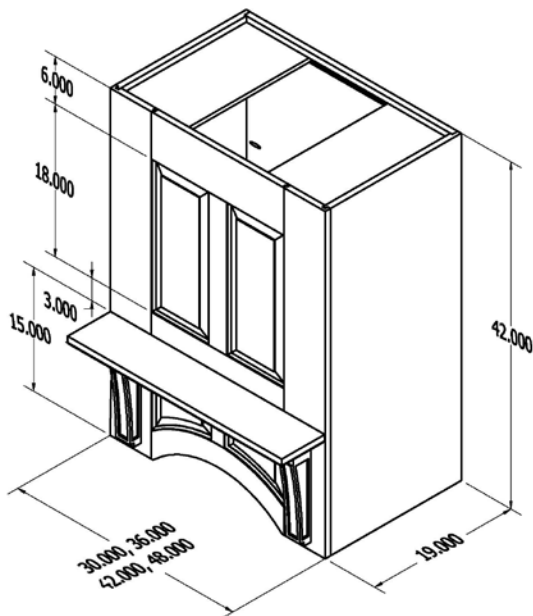

Old World Mantel Hood

The Old World Mantel Hood provides a stylish mission/shaker style to our mantel hood collection.

Removable top panel to ease with finishing and installation.

Available in 30" and 42" heights.

Part Number	Description	Accepts Liner Part Number
3-174-12-0037	30"x30" Old World Mantel - Hard Maple	3-223-35-0001
3-174-03-0037	30"x30" Old World Mantel - Cherry	3-223-35-0001
3-174-01-0037	30"x30" Old World Mantel - Red Oak	3-223-35-0001
3-174-12-0038	36"x30" Old World Mantel - Hard Maple	3-223-35-0002
3-174-03-0038	36"x30" Old World Mantel - Cherry	3-223-35-0002
3-174-01-0038	36"x30" Old World Mantel - Red Oak	3-223-35-0002
3-174-12-0039	42"x30" Old World Mantel - Hard Maple	3-223-35-0003
3-174-03-0039	42"x30" Old World Mantel - Cherry	3-223-35-0003
3-174-01-0039	42"x30" Old World Mantel - Red Oak	3-223-35-0003
3-174-12-0040	48"x30" Old World Mantel - Hard Maple	3-223-35-0004
3-174-03-0040	48"x30" Old World Mantel - Cherry	3-223-35-0004
3-174-01-0040	48"x30" Old World Mantel - Red Oak	3-223-35-0004

Part Number	Description	Accepts Liner Part Number
3-174-12-0033	30"x42" Old World Mantel - Hard Maple	3-223-35-0001
3-174-03-0033	30"x42" Old World Mantel - Cherry	3-223-35-0001
3-174-01-0033	30"x42" Old World Mantel - Red Oak	3-223-35-0001
3-174-12-0034	36"x42" Old World Mantel - Hard Maple	3-223-35-0002
3-174-03-0034	36"x42" Old World Mantel - Cherry	3-223-35-0002
3-174-01-0034	36"x42" Old World Mantel - Red Oak	3-223-35-0002
3-174-12-0035	42"x42" Old World Mantel - Hard Maple	3-223-35-0003
3-174-03-0035	42"x42" Old World Mantel - Cherry	3-223-35-0003
3-174-01-0035	42"x42" Old World Mantel - Red Oak	3-223-35-0003
3-174-12-0036	48"x42" Old World Mantel - Hard Maple	3-223-35-0004
3-174-03-0036	48"x42" Old World Mantel - Cherry	3-223-35-0004
3-174-01-0036	48"x42" Old World Mantel - Red Oak	3-223-35-0004