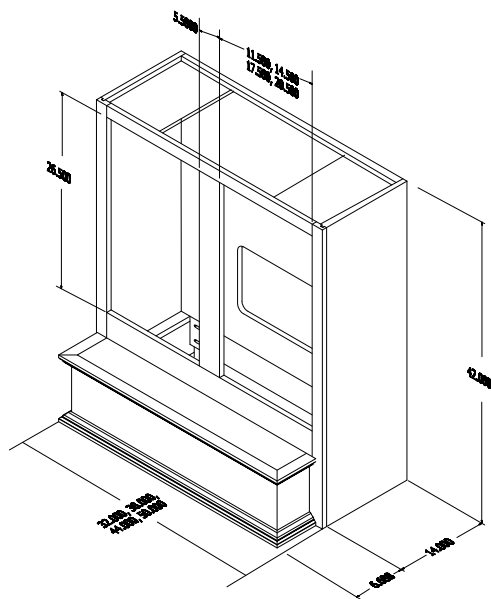

Majestic Mantel Hood

The Majestic Mantel Hood provides a contemporary mantel hood style that would be at home in any kitchen.

Designed to accommodate the same doors used in the remainder of the kitchen.

Available in 30" and 42" heights.

Part Number	Description	Accepts Liner Part Number
3-174-12-0021	32" x 30" Majestic Mantel - Hard Maple	3-223-35-0001
3-174-03-0021	32" x 30" Majestic Mantel - Cherry	3-223-35-0001
3-174-01-0021	32" x 30" Majestic Mantel - Red Oak	3-223-35-0001
3-174-12-0022	38" x 30" Majestic Mantel - Hard Maple	3-223-35-0002
3-174-03-0022	38" x 30" Majestic Mantel - Cherry	3-223-35-0002
3-174-01-0022	38" x 30" Majestic Mantel - Red Oak	3-223-35-0002
3-174-12-0023	44" x 30" Majestic Mantel - Hard Maple	3-223-35-0003
3-174-03-0023	44" x 30" Majestic Mantel - Cherry	3-223-35-0003
3-174-01-0023	44" x 30" Majestic Mantel - Red Oak	3-223-35-0003
3-174-12-0024	50" x 30" Majestic Mantel - Hard Maple	3-223-35-0004
3-174-03-0024	50" x 30" Majestic Mantel - Cherry	3-223-35-0004
3-174-01-0024	50" x 30" Majestic Mantel - Red Oak	3-223-35-0004

Part Number	Description	Accepts Liner Part Number
3-174-12-0017	32" x 42" Majestic Mantel - Hard Maple	3-223-35-0001
3-174-03-0017	32" x 42" Majestic Mantel - Cherry	3-223-35-0001
3-174-01-0017	32" x 42" Majestic Mantel - Red Oak	3-223-35-0001
3-174-12-0018	38" x 42" Majestic Mantel - Hard Maple	3-223-35-0002
3-174-03-0018	38" x 42" Majestic Mantel - Cherry	3-223-35-0002
3-174-01-0018	38" x 42" Majestic Mantel - Red Oak	3-223-35-0002
3-174-12-0019	44" x 42" Majestic Mantel - Hard Maple	3-223-35-0003
3-174-03-0019	44" x 42" Majestic Mantel - Cherry	3-223-35-0003
3-174-01-0019	44" x 42" Majestic Mantel - Red Oak	3-223-35-0003
3-174-12-0020	50" x 42" Majestic Mantel - Hard Maple	3-223-35-0004
3-174-03-0020	50" x 42" Majestic Mantel - Cherry	3-223-35-0004
3-174-01-0020	50" x 42" Majestic Mantel - Red Oak	3-223-35-0004