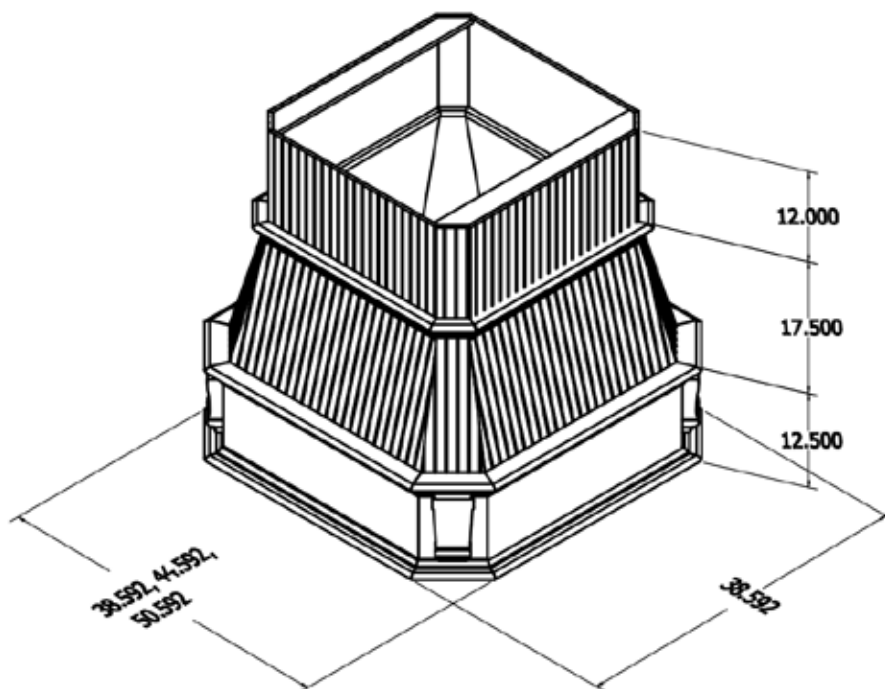

Aristocrat Chimney Hood - Cape Cod Style - Island

For those seeking that ultimate high-end look, the Aristocrat design provides a statement that is unmistakable and will blend perfectly with the other extraordinary components of the kitchen.

The Cape Cod style provides a shaker-like alternative that brings out an old American touch to the room.

With an island range application, the island chimney becomes the benchmark of quality and style for the remainder of the room's design.

Designed to accommodate ceilings up to 9'. Our removable chimney may be trimmed to fit desired height.

Part Number	Description	Accepts Liner Part Number
3-173-12-0043	36" Aristocrat Valance Chimney - Cape Cod Style -Island Hood - Hard Maple	3-223-35-0007
3-173-03-0043	36" Aristocrat Valance Chimney - Cape Cod Style -Island Hood - Cherry	3-223-35-0007
3-173-01-0043	36" Aristocrat Valance Chimney - Cape Cod Style -Island Hood - Red Oak	3-223-35-0007
3-173-12-0044	42" Aristocrat Valance Chimney - Cape Cod Style -Island Hood - Hard Maple	3-223-35-0008
3-173-03-0044	42" Aristocrat Valance Chimney - Cape Cod Style -Island Hood - Cherry	3-223-35-0008
3-173-01-0044	42" Aristocrat Valance Chimney - Cape Cod Style -Island Hood - Red Oak	3-223-35-0008
3-173-12-0045	48" Aristocrat Valance Chimney - Cape Cod Style -Island Hood - Hard Maple	3-223-35-0009
3-173-03-0045	48" Aristocrat Valance Chimney - Cape Cod Style -Island Hood - Cherry	3-223-35-0009
3-173-01-0045	48" Aristocrat Valance Chimney - Cape Cod Style -Island Hood - Red Oak	3-223-35-0009