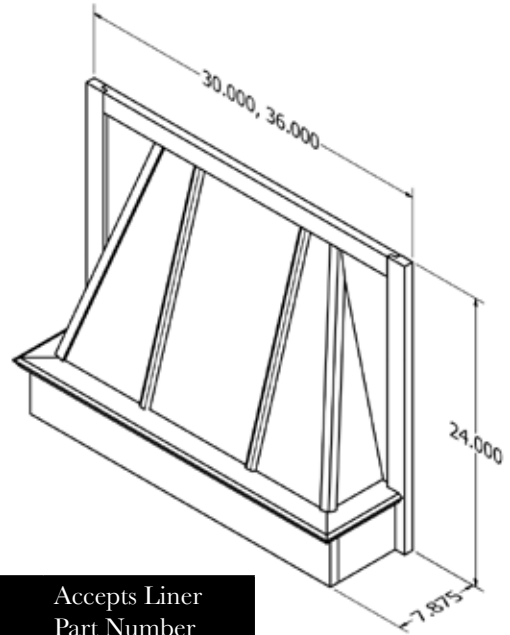

Hood Fronts

Classic Hood Front

Canopy Hood Front

KITCHEN-AIRE

KITCHEN-AIRE

Hoffco's Classic Hood Front features a simple sloped front that creates a pleasing transition to the top of the wall cabinets.

Designed to effortlessly install between two wall cabinets.