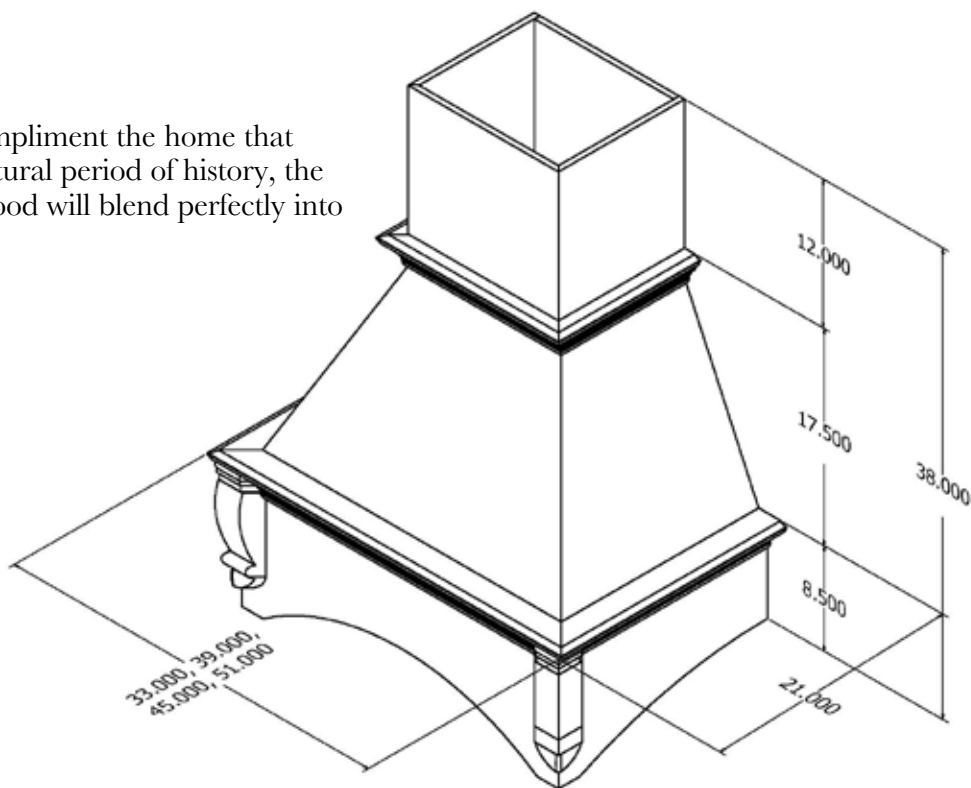

Designed to compliment the home that revives this cultural period of history, the Renaissance hood will blend perfectly into such a décor.

Part Number	Description	Accepts Liner Part Number
3-172-12-0023	30" Renaissance Chimney Hood - Hard Maple	3-223-35-0001
3-172-03-0023	30" Renaissance Chimney Hood - Cherry	3-223-35-0001
3-172-01-0023	30" Renaissance Chimney Hood - Red Oak	3-223-35-0001
3-172-12-0024	36" Renaissance Chimney Hood - Hard Maple	3-223-35-0002
3-172-03-0024	36" Renaissance Chimney Hood - Cherry	3-223-35-0002
3-172-01-0024	36" Renaissance Chimney Hood - Red Oak	3-223-35-0002
3-172-12-0025	42" Renaissance Chimney Hood - Hard Maple	3-223-35-0003
3-172-03-0025	42" Renaissance Chimney Hood - Cherry	3-223-35-0003
3-172-01-0025	42" Renaissance Chimney Hood - Red Oak	3-223-35-0003
3-172-12-0026	48" Renaissance Chimney Hood - Hard Maple	3-223-35-0004
3-172-03-0026	48" Renaissance Chimney Hood - Cherry	3-223-35-0004
3-172-01-0026	48" Renaissance Chimney Hood - Red Oak	3-223-35-0004