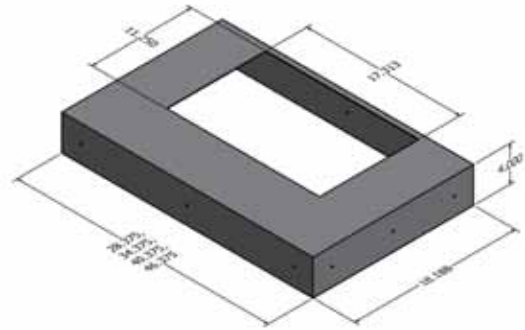

Square Liner

Liners available for use in all
Kitchen-Aire ventilation systems.
Starmist finish.
Easy installation.
Liner accepts HVC, HVD, &
HVE Ventilation systems.

Part Number	Description
3-223-35-0001	30" Square Liner - Starmist finish
3-223-35-0002	36" Square Liner - Starmist finish
3-223-35-0003	42" Square Liner - Starmist finish
3-223-35-0004	48" Square Liner - Starmist finish

T-Shape Liner

Liners available for use in all
Kitchen-Aire ventilation systems.
Starmist finish.
Easy installation.
Liner accepts HVC, HVD, & HVE
Ventilation systems.