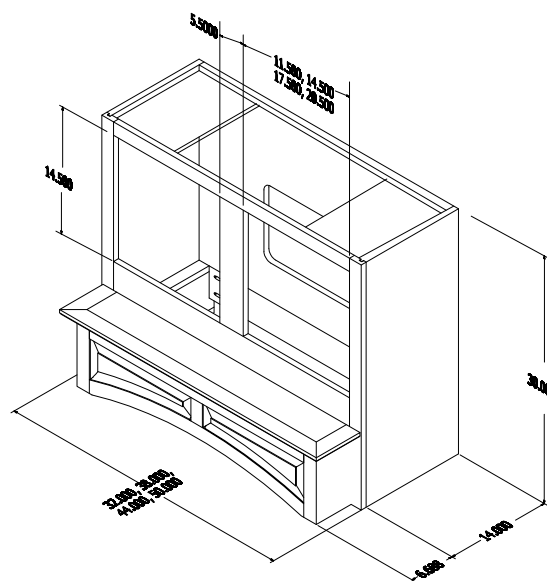

Arched Front Majestic Mantel Hood

The Arched Front Majestic Mantel Hood provides a stylish higher-end alternative to the standard Majestic Mantel Hood.

Designed to accommodate the same doors used in the remainder of the kitchen.

Available in 30" and 42" heights.

Part Number	Description	Accepts Liner Part Number
3-174-12-0029	32" x 30" Arched Front Majestic Mantel - Hard Maple	3-223-35-0001
3-174-03-0029	32" x 30" Arched Front Majestic Mantel - Cherry	3-223-35-0001
3-174-01-0029	32" x 30" Arched Front Majestic Mantel - Red Oak	3-223-35-0001
3-174-12-0030	38" x 30" Arched Front Majestic Mantel - Hard Maple	3-223-35-0002
3-174-03-0030	38" x 30" Arched Front Majestic Mantel - Cherry	3-223-35-0002
3-174-01-0030	38" x 30" Arched Front Majestic Mantel - Red Oak	3-223-35-0002
3-174-12-0031	44" x 30" Arched Front Majestic Mantel - Hard Maple	3-223-35-0003
3-174-03-0031	44" x 30" Arched Front Majestic Mantel - Cherry	3-223-35-0003
3-174-01-0031	44" x 30" Arched Front Majestic Mantel - Red Oak	3-223-35-0003
3-174-12-0032	50" x 30" Arched Front Majestic Mantel - Hard Maple	3-223-35-0004
3-174-03-0032	50" x 30" Arched Front Majestic Mantel - Cherry	3-223-35-0004
3-174-01-0032	50" x 30" Arched Front Majestic Mantel - Red Oak	3-223-35-0004

Part Number	Description	Accepts Liner Part Number
3-174-12-0025	32" x 42" Arched Front Majestic Mantel- Hard Maple	3-223-35-0001
3-174-03-0025	32" x 42" Arched Front Majestic Mantel - Cherry	3-223-35-0001
3-174-01-0025	32" x 42" Arched Front Majestic Mantel - Red Oak	3-223-35-0001
3-174-12-0026	38" x 42" Arched Front Majestic Mantel - Hard Maple	3-223-35-0002
3-174-03-0026	38" x 42" Arched Front Majestic Mantel - Cherry	3-223-35-0002
3-174-01-0026	38" x 42" Arched Front Majestic Mantel - Red Oak	3-223-35-0002
3-174-12-0027	44" x 42" Arched Front Majestic Mantel - Hard Maple	3-223-35-0003
3-174-03-0027	44" x 42" Arched Front Majestic Mantel - Cherry	3-223-35-0003
3-174-01-0027	44" x 42" Arched Front Majestic Mantel - Red Oak	3-223-35-0003
3-174-12-0028	50" x 42" Arched Front Majestic Mantel - Hard Maple	3-223-35-0004
3-174-03-0028	50" x 42" Arched Front Majestic Mantel - Cherry	3-223-35-0004
3-174-01-0028	50" x 42" Arched Front Majestic Mantel - Red Oak	3-223-35-0004