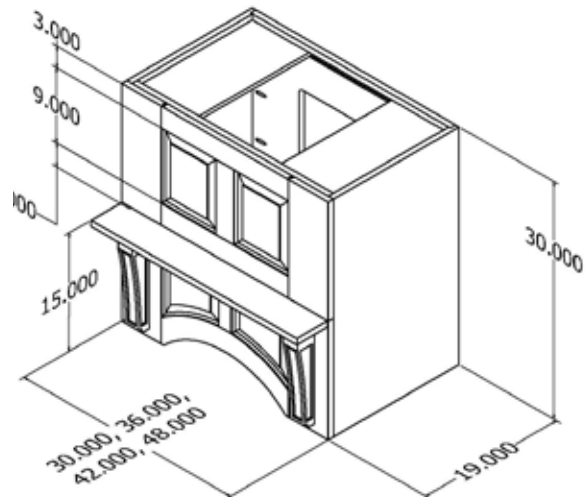

Old World Mantel Hood

The Old World Mantel Hood provides a stylish mission/shaker style to our mantel hood collection.

Removable top panel to ease with finishing and installation.

Available in 30" and 42" heights.

Part Number	Description	Accepts Liner Part Number
3-174-12-0037	30"x30" Old World Mantel - Hard Maple	3-223-35-0001
3-174-03-0037	30"x30" Old World Mantel - Cherry	3-223-35-0001
3-174-01-0037	30"x30" Old World Mantel - Red Oak	3-223-35-0001
3-174-12-0038	36"x30" Old World Mantel - Hard Maple	3-223-35-0002
3-174-03-0038	36"x30" Old World Mantel - Cherry	3-223-35-0002
3-174-01-0038	36"x30" Old World Mantel - Red Oak	3-223-35-0002
3-174-12-0039	42"x30" Old World Mantel - Hard Maple	3-223-35-0003
3-174-03-0039	42"x30" Old World Mantel - Cherry	3-223-35-0003
3-174-01-0039	42"x30" Old World Mantel - Red Oak	3-223-35-0003
3-174-12-0040	48"x30" Old World Mantel - Hard Maple	3-223-35-0004
3-174-03-0040	48"x30" Old World Mantel - Cherry	3-223-35-0004
3-174-01-0040	48"x30" Old World Mantel - Red Oak	3-223-35-0004

Part Number	Description	Accepts Liner Part Number
3-174-12-0033	30"x42" Old World Mantel - Hard Maple	3-223-35-0001
3-174-03-0033	30"x42" Old World Mantel - Cherry	3-223-35-0001
3-174-01-0033	30"x42" Old World Mantel - Red Oak	3-223-35-0001
3-174-12-0034	36"x42" Old World Mantel - Hard Maple	3-223-35-0002
3-174-03-0034	36"x42" Old World Mantel - Cherry	3-223-35-0002
3-174-01-0034	36"x42" Old World Mantel - Red Oak	3-223-35-0002
3-174-12-0035	42"x42" Old World Mantel - Hard Maple	3-223-35-0003
3-174-03-0035	42"x42" Old World Mantel - Cherry	3-223-35-0003
3-174-01-0035	42"x42" Old World Mantel - Red Oak	3-223-35-0003
3-174-12-0036	48"x42" Old World Mantel - Hard Maple	3-223-35-0004
3-174-03-0036	48"x42" Old World Mantel - Cherry	3-223-35-0004
3-174-01-0036	48"x42" Old World Mantel - Red Oak	3-223-35-0004