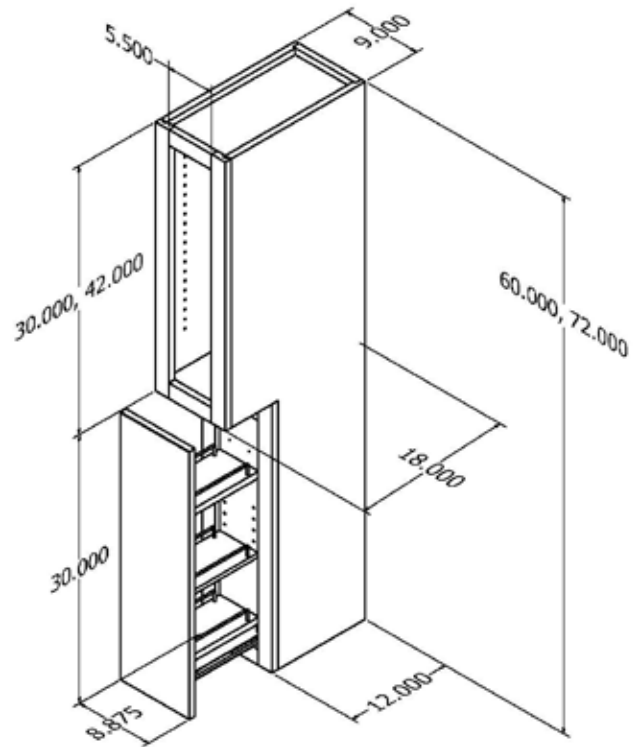

Mantel Hood Pillars

Mantel Hood Pillars

The Mantel Hood Pillars are designed to give your mantel hood an extra sense of distinction which also provides you with additional storage in your kitchen.

Mantel Hood Pillars with Pull-Outs

The Mantel Hood Pillars with Pull-Outs provides a stylish higher-end alternative to the standard Mantel Hood Pillar with a supply pull-out shelving unit in the lower portion of the pillar.

Part Number	Description
3-175-12-0001	9"x18"x60" Mantel Hood Pillar with pullout - Hard Maple
3-175-03-0001	9"x18"x60" Mantel Hood Pillar with pullout - Red Oak
3-175-01-0001	9"x18"x60" Mantel Hood Pillar with pullout - Cherry
3-175-12-0003	9"x18"x60" Mantel Hood Pillar with Shelves - Hard Maple
3-175-03-0003	9"x18"x60" Mantel Hood Pillar with Shelves - Red Oak
3-175-01-0003	9"x18"x60" Mantel Hood Pillar with Shelves - Cherry

Part Number	Description
3-175-12-0002	9"x18"x72" Mantel Hood Pillar with pullout - Hard Maple
3-175-03-0002	9"x18"x72" Mantel Hood Pillar with pullout - Red Oak
3-175-01-0002	9"x18"x72" Mantel Hood Pillar with pullout - Cherry
3-175-12-0004	9"x18"x72" Mantel Hood Pillar with Shelves - Hard Maple
3-175-03-0004	9"x18"x72" Mantel Hood Pillar with Shelves - Red Oak
3-175-01-0004	9"x18"x72" Mantel Hood Pillar with Shelves - Cherry