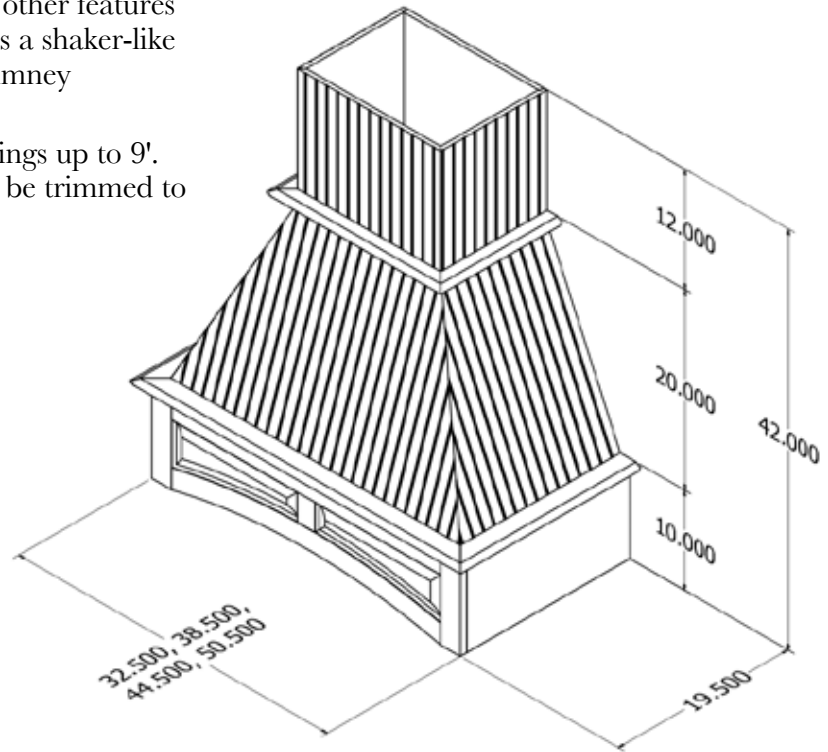

Roman Valance Chimney Hood - Cape Cod Style

When room trim follows the classic Roman design, this chimney hood will blend perfectly and compliment the other features of the room design. It provides a shaker-like alternative to the standard chimney hood design.

Designed to accommodate ceilings up to 9'. Our removable chimney may be trimmed to fit desired height.

Part Number	Description	Accepts Liner Part Number
3-172-12-0039	30" Roman Valance Chimney - Cape Cod Style Hood - Hard Maple	3-223-35-0001
3-172-03-0039	30" Roman Valance Chimney - Cape Cod Style Hood - Cherry	3-223-35-0001
3-172-01-0039	30" Roman Valance Chimney - Cape Cod Style Hood - Red Oak	3-223-35-0001
3-172-12-0040	36" Roman Valance Chimney - Cape Cod Style Hood - Hard Maple	3-223-35-0002
3-172-03-0040	36" Roman Valance Chimney - Cape Cod Style Hood - Cherry	3-223-35-0002
3-172-01-0040	36" Roman Valance Chimney - Cape Cod Style Hood - Red Oak	3-223-35-0002
3-172-12-0041	42" Roman Valance Chimney - Cape Cod Style Hood - Hard Maple	3-223-35-0003
3-172-03-0041	42" Roman Valance Chimney - Cape Cod Style Hood - Cherry	3-223-35-0003
3-172-01-0041	42" Roman Valance Chimney - Cape Cod Style Hood - Red Oak	3-223-35-0003
3-172-12-0042	48" Roman Valance Chimney - Cape Cod Style Hood - Hard Maple	3-223-35-0004
3-172-03-0042	48" Roman Valance Chimney - Cape Cod Style Hood - Cherry	3-223-35-0004
3-172-01-0042	48" Roman Valance Chimney - Cape Cod Style Hood - Red Oak	3-223-35-0004