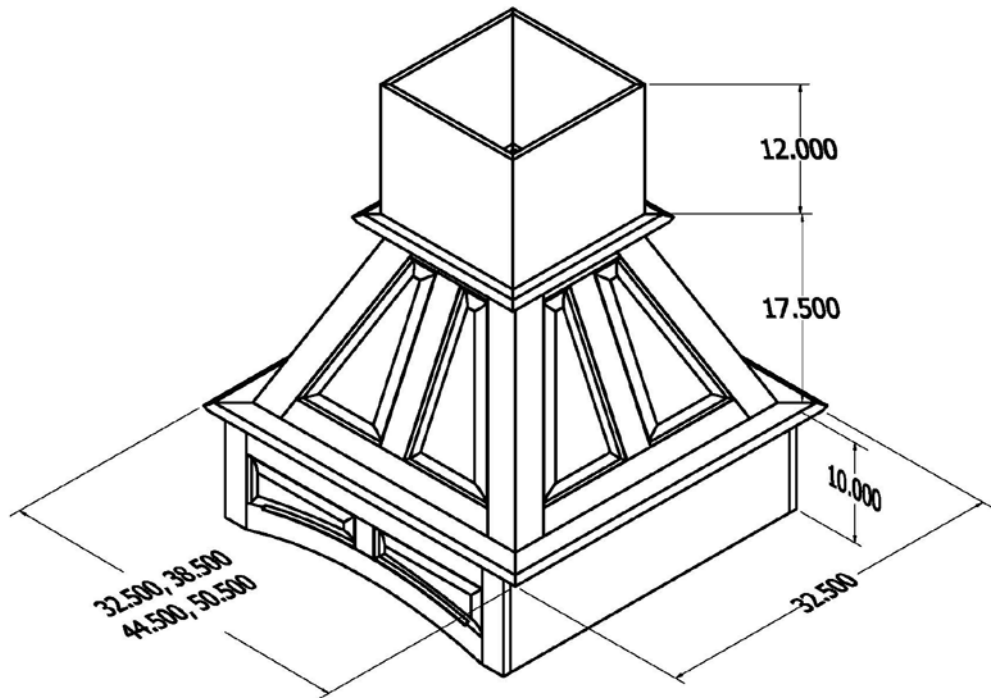

Arched Valance Tuscan Chimney - Island

Maintaining the Italian look of the standard Tuscan Chimney, this design features a more stylish and accentuated alternative.

With an island range application, the Island Chimney becomes the benchmark of quality and style for the remainder of the room's design.

Designed to accommodate ceilings up to 9'. Our removable chimney may be trimmed to fit desired height.

Part Number	Description	Accepts Liner Part Number
3-173-12-0023	30" Arched Valance Tuscan Chimney - Island Hood - Hard Maple	3-223-35-0007
3-173-03-0023	30" Arched Valance Tuscan Chimney - Island Hood - Cherry	3-223-35-0007
3-173-01-0023	30" Arched Valance Tuscan Chimney - Island Hood - Red Oak	3-223-35-0007
3-173-12-0024	36" Arched Valance Tuscan Chimney - Island Hood - Hard Maple	3-223-35-0008
3-173-03-0024	36" Arched Valance Tuscan Chimney - Island Hood - Cherry	3-223-35-0008
3-173-01-0024	36" Arched Valance Tuscan Chimney - Island Hood - Red Oak	3-223-35-0008
3-173-12-0025	42" Arched Valance Tuscan Chimney - Island Hood - Hard Maple	3-223-35-0009
3-173-03-0025	42" Arched Valance Tuscan Chimney - Island Hood - Cherry	3-223-35-0009
3-173-01-0025	42" Arched Valance Tuscan Chimney - Island Hood - Red Oak	3-223-35-0009
3-173-12-0026	48" Arched Valance Tuscan Chimney - Island Hood - Hard Maple	3-223-35-0010
3-173-03-0026	48" Arched Valance Tuscan Chimney - Island Hood - Cherry	3-223-35-0010
3-173-01-0026	48" Arched Valance Tuscan Chimney - Island Hood - Red Oak	3-223-35-0010