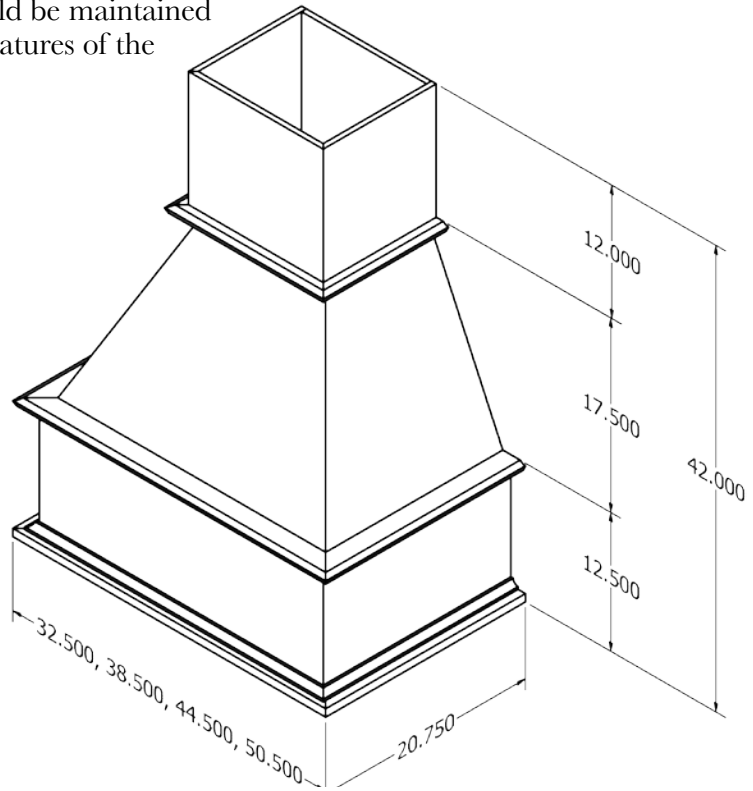

Classic Chimney Hood

The Classic Chimney Hood is designed to accommodate ceilings up to 9' high where a more contemporary look should be maintained to blend with the remaining features of the room décor.

Part Number	Description	Accepts Liner Part Number
3-172-12-0001	30" Classic Chimney Hood - Hard Maple	3-223-35-0001
3-172-03-0001	30" Classic Chimney Hood - Cherry	3-223-35-0001
3-172-01-0001	30" Classic Chimney Hood - Red Oak	3-223-35-0001
3-172-12-0002	36" Classic Chimney Hood - Hard Maple	3-223-35-0002
3-172-03-0002	36" Classic Chimney Hood - Cherry	3-223-35-0002
3-172-01-0002	36" Classic Chimney Hood - Red Oak	3-223-35-0002
3-172-12-0003	42" Classic Chimney Hood - Hard Maple	3-223-35-0003
3-172-03-0003	42" Classic Chimney Hood - Cherry	3-223-35-0003
3-172-01-0003	42" Classic Chimney Hood - Red Oak	3-223-35-0003
3-172-12-0004	48" Classic Chimney Hood - Hard Maple	3-223-35-0004
3-172-03-0004	48" Classic Chimney Hood - Cherry	3-223-35-0004
3-172-01-0004	48" Classic Chimney Hood - Red Oak	3-223-35-0004