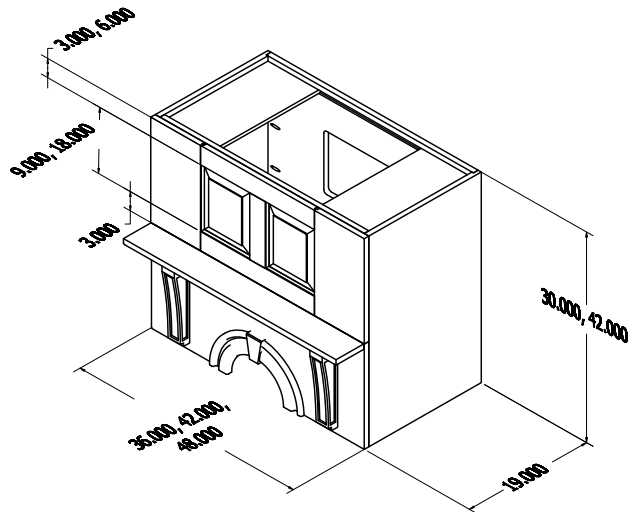

Regal Mantel Hood

The Regal Mantel Hood provides an elegant alternative and the finishing touch to any kitchen.

Removable top panel to ease with finishing and installation.

Available in 30" and 42" heights.

Part Number	Description	Accepts Liner Part Number
3-174-12-0046	36"x30" Regal Mantel - Hard Maple	3-223-35-0002
3-174-03-0046	36"x30" Regal Mantel - Cherry	3-223-35-0002
3-174-01-0046	36"x30" Regal Mantel - Red Oak	3-223-35-0002
3-174-12-0047	42"x30" Regal Mantel - Hard Maple	3-223-35-0003
3-174-03-0047	42"x30" Regal Mantel - Cherry	3-223-35-0003
3-174-01-0047	42"x30" Regal Mantel - Red Oak	3-223-35-0003
3-174-12-0048	48"x30" Regal Mantel - Hard Maple	3-223-35-0004
3-174-03-0048	48"x30" Regal Mantel - Cherry	3-223-35-0004
3-174-01-0048	48"x30" Regal Mantel - Red Oak	3-223-35-0004

Part Number	Description	Accepts Liner Part Number
3-174-12-0042	36"x42" Regal Mantel - Hard Maple	3-223-35-0002
3-174-03-0042	36"x42" Regal Mantel - Cherry	3-223-35-0002
3-174-01-0042	36"x42" Regal Mantel - Red Oak	3-223-35-0002
3-174-12-0043	42"x42" Regal Mantel - Hard Maple	3-223-35-0003
3-174-03-0043	42"x42" Regal Mantel - Cherry	3-223-35-0003
3-174-01-0043	42"x42" Regal Mantel - Red Oak	3-223-35-0003
3-174-12-0044	48"x42" Regal Mantel - Hard Maple	3-223-35-0004
3-174-03-0044	48"x42" Regal Mantel - Cherry	3-223-35-0004
3-174-01-0044	48"x42" Regal Mantel - Red Oak	3-223-35-0004