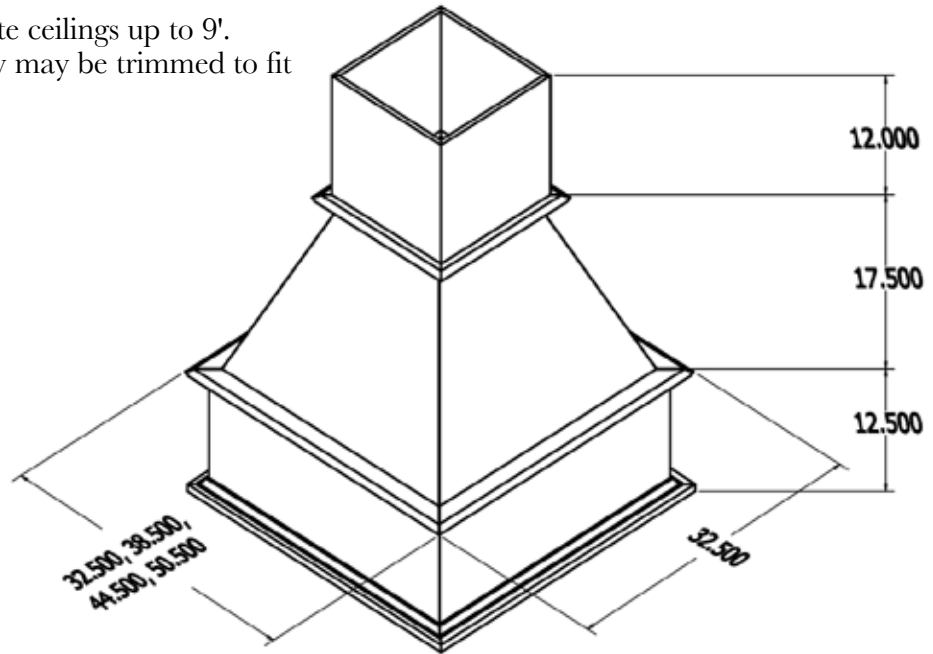

Classic Chimney - Island

With an island range application, the Island Chimney becomes the benchmark of quality and style for the remainder of the room's design. It is designed to accommodate a more contemporary look to blend with the remaining features of the room décor.

Designed to accommodate ceilings up to 9'. Our removable chimney may be trimmed to fit desired height.

Part Number	Description	Accepts Liner Part Number
3-173-12-0001	30" Classic Chimney - Island Hood - Hard Maple	3-223-35-0007
3-173-03-0001	30" Classic Chimney - Island Hood - Cherry	3-223-35-0007
3-173-01-0001	30" Classic Chimney - Island Hood - Red Oak	3-223-35-0007
3-173-12-0002	36" Classic Chimney - Island Hood - Hard Maple	3-223-35-0008
3-173-03-0002	36" Classic Chimney - Island Hood - Cherry	3-223-35-0008
3-173-01-0002	36" Classic Chimney - Island Hood - Red Oak	3-223-35-0008
3-173-12-0003	42" Classic Chimney - Island Hood - Hard Maple	3-223-35-0009
3-173-03-0003	42" Classic Chimney - Island Hood - Cherry	3-223-35-0009
3-173-01-0003	42" Classic Chimney - Island Hood - Red Oak	3-223-35-0009
3-173-12-0004	48" Classic Chimney - Island Hood - Hard Maple	3-223-35-0010
3-173-03-0004	48" Classic Chimney - Island Hood - Cherry	3-223-35-0010
3-173-01-0004	48" Classic Chimney - Island Hood - Red Oak	3-223-35-0010