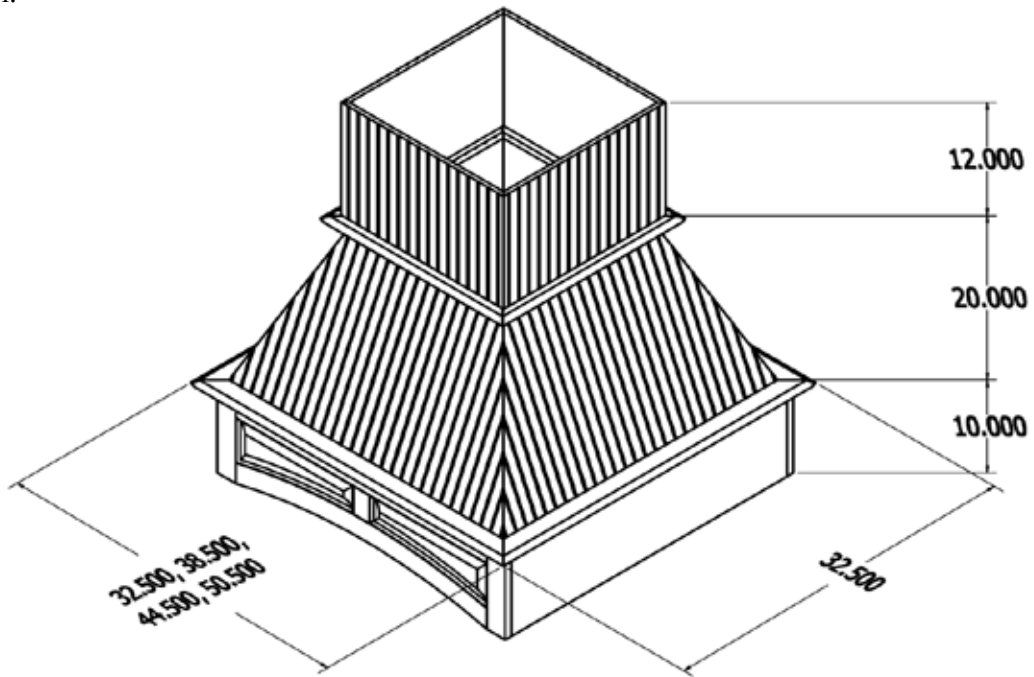

Roman Valance Chimney Hood - Cape Cod Style - Island

When room trim follows the classic Roman design, this Roman Valance Island Hood will blend perfectly and compliment the other features of the room design. The Cape Cod style provides a shaker-like alternative to the standard chimney hood design.

With an island range application, the island chimney becomes the benchmark of quality and style for the remainder of the room's design.

Designed to accommodate ceilings up to 9'. Our removable chimney may be trimmed to fit desired height.

Part Number	Description	Accepts Liner Part Number
3-173-12-0035	30" Roman Valance Chimney - Cape Cod Style -Island Hood - Hard Maple	3-223-35-0007
3-173-03-0035	30" Roman Valance Chimney - Cape Cod Style -Island Hood - Cherry	3-223-35-0007
3-173-01-0035	30" Roman Valance Chimney - Cape Cod Style -Island Hood - Red Oak	3-223-35-0007
3-173-12-0036	36" Roman Valance Chimney - Cape Cod Style -Island Hood - Hard Maple	3-223-35-0008
3-173-03-0036	36" Roman Valance Chimney - Cape Cod Style -Island Hood - Cherry	3-223-35-0008
3-173-01-0036	36" Roman Valance Chimney - Cape Cod Style -Island Hood - Red Oak	3-223-35-0008
3-173-12-0037	42" Roman Valance Chimney - Cape Cod Style -Island Hood - Hard Maple	3-223-35-0009
3-173-03-0037	42" Roman Valance Chimney - Cape Cod Style -Island Hood - Cherry	3-223-35-0009
3-173-01-0037	42" Roman Valance Chimney - Cape Cod Style -Island Hood - Red Oak	3-223-35-0009
3-173-12-0038	48" Roman Valance Chimney - Cape Cod Style -Island Hood - Hard Maple	3-223-35-0010
3-173-03-0038	48" Roman Valance Chimney - Cape Cod Style -Island Hood - Cherry	3-223-35-0010
3-173-01-0038	48" Roman Valance Chimney - Cape Cod Style -Island Hood - Red Oak	3-223-35-0010