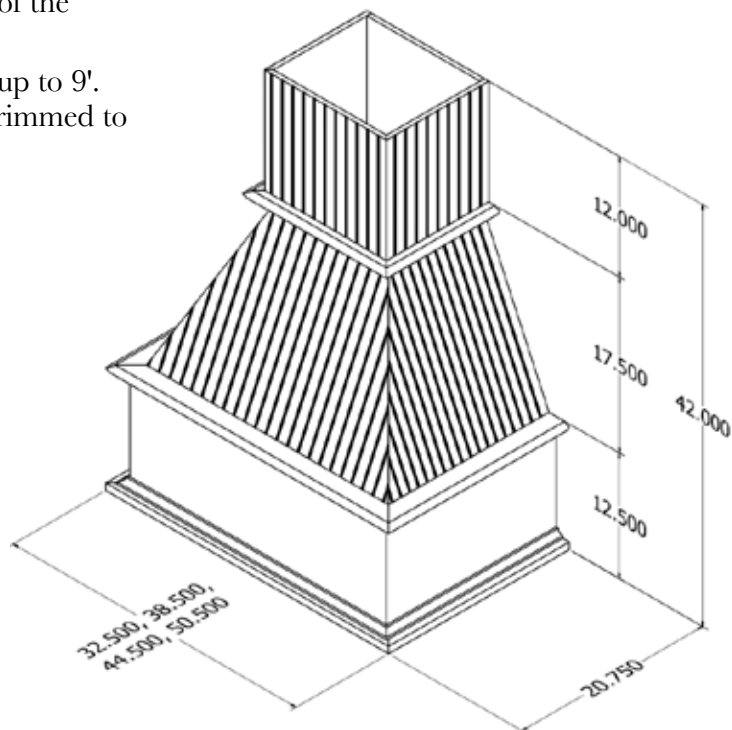

Classic Chimney Hood - Cape Cod Style

Provides a shaker-like alternative to the standard Chimney Hood design where a more contemporary look should be maintained to blend with the remaining features of the room décor.

Designed to accommodate ceilings up to 9'. Our removable chimney may be trimmed to fit desired height.

Part Number	Description	Accepts Liner Part Number
3-172-12-0035	30" Classic Chimney - Cape Cod Style Hood - Hard Maple	3-223-35-0001
3-172-03-0035	30" Classic Chimney - Cape Cod Style Hood - Cherry	3-223-35-0001
3-172-01-0035	30" Classic Chimney - Cape Cod Style Hood - Red Oak	3-223-35-0001
3-172-12-0036	36" Classic Chimney - Cape Cod Style Hood - Hard Maple	3-223-35-0002
3-172-03-0036	36" Classic Chimney - Cape Cod Style Hood - Cherry	3-223-35-0002
3-172-01-0036	36" Classic Chimney - Cape Cod Style Hood - Red Oak	3-223-35-0002
3-172-12-0037	42" Classic Chimney - Cape Cod Style Hood - Hard Maple	3-223-35-0003
3-172-03-0037	42" Classic Chimney - Cape Cod Style Hood - Cherry	3-223-35-0003
3-172-01-0037	42" Classic Chimney - Cape Cod Style Hood - Red Oak	3-223-35-0003
3-172-12-0038	48" Classic Chimney - Cape Cod Style Hood - Hard Maple	3-223-35-0004
3-172-03-0038	48" Classic Chimney - Cape Cod Style Hood - Cherry	3-223-35-0004
3-172-01-0038	48" Classic Chimney - Cape Cod Style Hood - Red Oak	3-223-35-0004