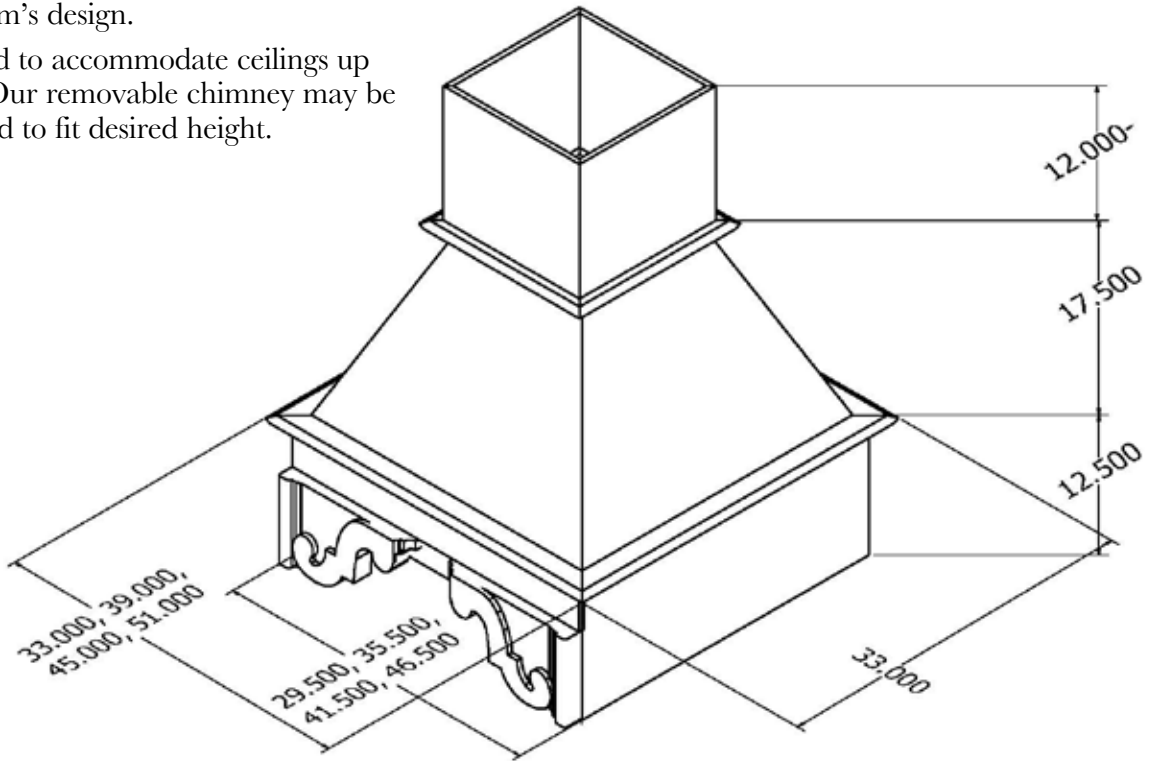

For that elegant and stylish look, the Monarch design detail will compliment the discriminating design that exists throughout the rest of the kitchen.

With an island range application, the Island Chimney becomes the benchmark of quality and style for the remainder of the room's design.

Designed to accommodate ceilings up to 9'. Our removable chimney may be trimmed to fit desired height.

Part Number	Description	Accepts Liner Part Number
3-173-12-0012	30" Monarch Chimney - Island Hood - Hard Maple	3-223-35-0007
3-173-03-0012	30" Monarch Chimney - Island Hood - Cherry	3-223-35-0007
3-173-01-0012	30" Monarch Chimney - Island Hood - Red Oak	3-223-35-0007
3-173-12-0013	36" Monarch Chimney - Island Hood - Hard Maple	3-223-35-0008
3-173-03-0013	36" Monarch Chimney - Island Hood - Cherry	3-223-35-0008
3-173-01-0013	36" Monarch Chimney - Island Hood - Red Oak	3-223-35-0008
3-173-12-0014	42" Monarch Chimney - Island Hood - Hard Maple	3-223-35-0009
3-173-03-0014	42" Monarch Chimney - Island Hood - Cherry	3-223-35-0009
3-173-01-0014	42" Monarch Chimney - Island Hood - Red Oak	3-223-35-0009
3-173-12-0015	48" Monarch Chimney - Island Hood - Hard Maple	3-223-35-0010
3-173-03-0015	48" Monarch Chimney - Island Hood - Cherry	3-223-35-0010
3-173-01-0015	48" Monarch Chimney - Island Hood - Red Oak	3-223-35-0010