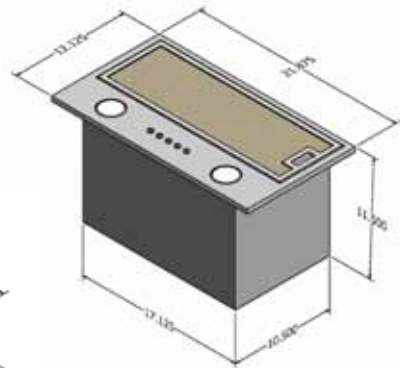

Kitchen Aire HVD 410 CFM Vent - Starmist

490 CFM/7.0 sones -
Three speed motor with push button
electronic control.
Halogen lighting - PAR 20
(bulbs not included)
UL and HVI approved.
Pre-wired for electrical connection.
Ductless conversion kit available.