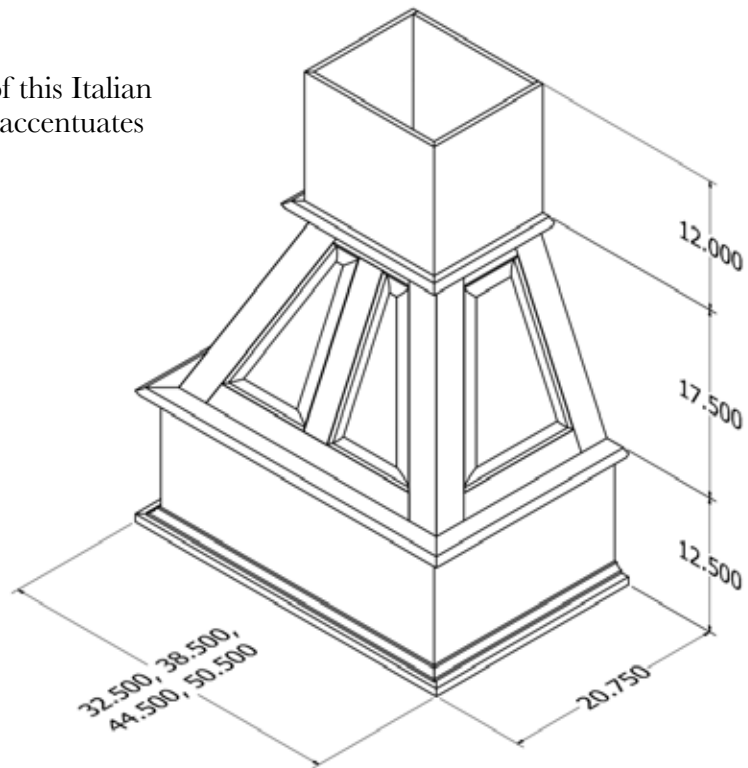

Tuscan Chimney Hood

Featuring the clean, bold lines of this Italian architecture, the Tuscan hood accentuates that European style.

Part Number	Description	Accepts Liner Part Number
3-172-12-0027	30" Tuscan Chimney Hood - Hard Maple	3-223-35-0001
3-172-03-0027	30" Tuscan Chimney Hood - Cherry	3-223-35-0001
3-172-01-0027	30" Tuscan Chimney Hood - Red Oak	3-223-35-0001
3-172-12-0028	36" Tuscan Chimney Hood - Hard Maple	3-223-35-0002
3-172-03-0028	36" Tuscan Chimney Hood - Cherry	3-223-35-0002
3-172-01-0028	36" Tuscan Chimney Hood - Red Oak	3-223-35-0002
3-172-12-0029	42" Tuscan Chimney Hood - Hard Maple	3-223-35-0003
3-172-03-0029	42" Tuscan Chimney Hood - Cherry	3-223-35-0003
3-172-01-0029	42" Tuscan Chimney Hood - Red Oak	3-223-35-0003
3-172-12-0030	48" Tuscan Chimney Hood - Hard Maple	3-223-35-0004
3-172-03-0030	48" Tuscan Chimney Hood - Cherry	3-223-35-0004
3-172-01-0030	48" Tuscan Chimney Hood - Red Oak	3-223-35-0004