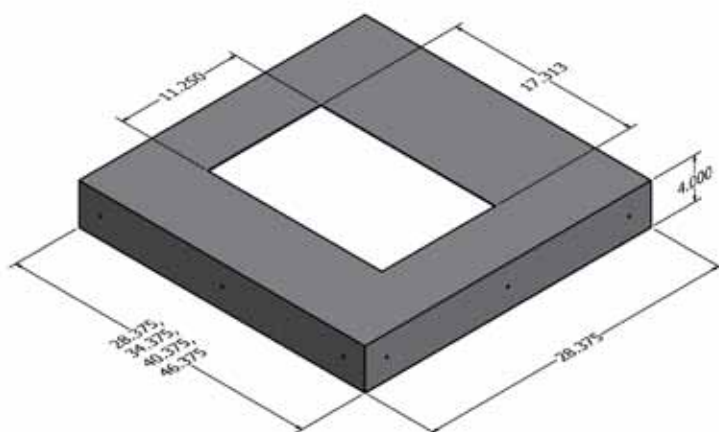

Part Number	Description
3-223-35-0007	30" Square Liner - Island - Starmist finish
3-223-35-0008	36" Square Liner - Island - Starmist finish
3-223-35-0009	42" Square Liner - Island - Starmist finish
3-223-35-0010	48" Square Liner - Island - Starmist finish