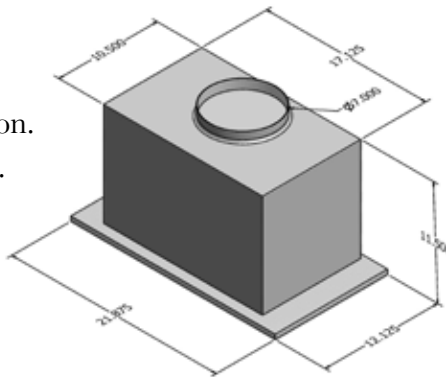

Kitchen Aire HVD 410 CFM Vent - Starmist

490 CFM/7.0 sones -
Three speed motor with push button
electronic control.
Halogen lighting - PAR 20
(bulbs not included)
UL and HVI approved.
Pre-wired for electrical connection.
Ductless conversion kit available.