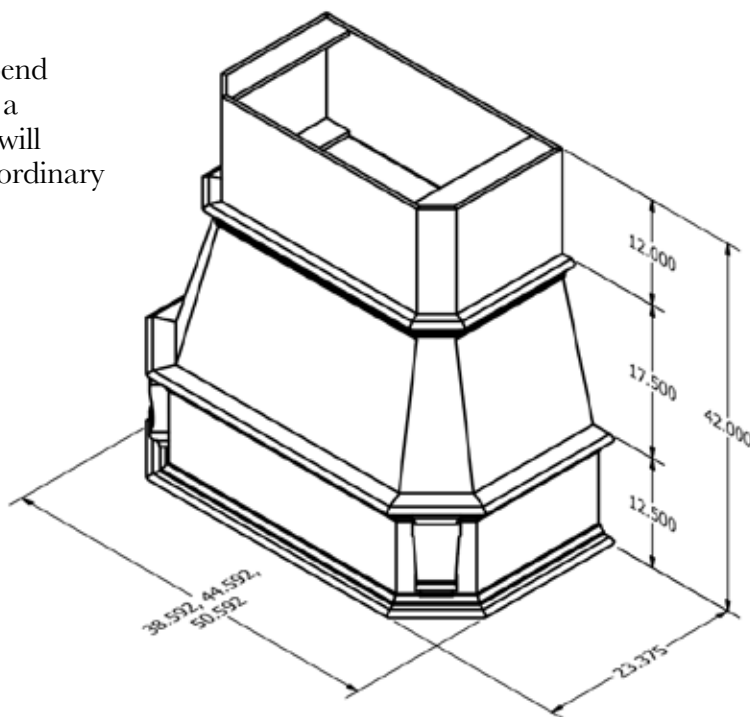

For those seeking that ultimate high-end look, the Aristocrat design provides a statement that is unmistakable and will blend perfectly with the other extraordinary components of the kitchen.

Part Number	Description	Accepts Liner Part Number
3-172-12-0016	36" Aristocrat Chimney Hood - Hard Maple	3-223-35-0001
3-172-03-0016	36" Aristocrat Chimney Hood - Cherry	3-223-35-0001
3-172-01-0016	36" Aristocrat Chimney Hood - Red Oak	3-223-35-0001
3-172-12-0017	42" Aristocrat Chimney Hood - Hard Maple	3-223-35-0002
3-172-03-0017	42" Aristocrat Chimney Hood - Cherry	3-223-35-0002
3-172-01-0017	42" Aristocrat Chimney Hood - Red Oak	3-223-35-0002
3-172-12-0018	48" Aristocrat Chimney Hood - Hard Maple	3-223-35-0003
3-172-03-0018	48" Aristocrat Chimney Hood - Cherry	3-223-35-0003
3-172-01-0018	48" Aristocrat Chimney Hood - Red Oak	3-223-35-0003