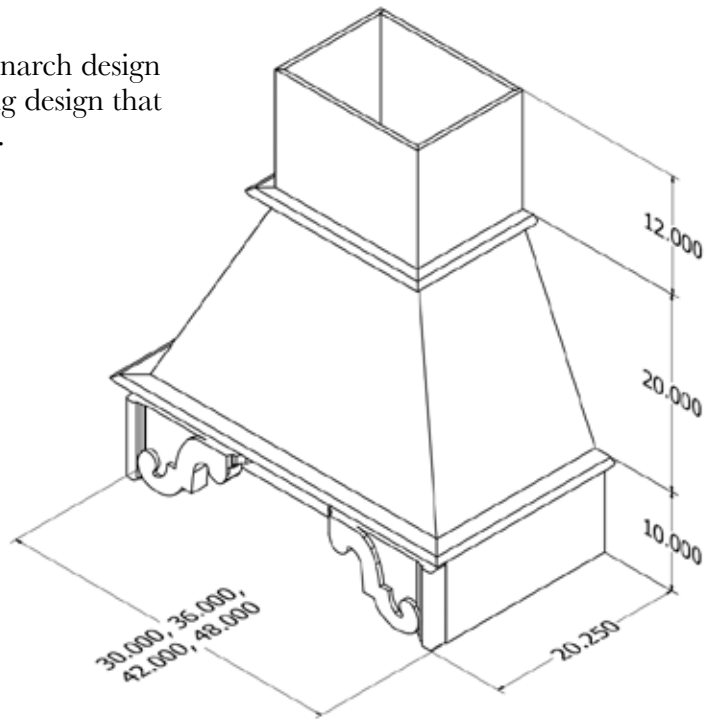

Monarch Chimney Hood

For that elegant and stylish look, the Monarch design detail will compliment the discriminating design that exists throughout the rest of the kitchen.

Part Number	Description	Accepts Liner Part Number
3-172-12-0019	30" Monarch Chimney Hood - Hard Maple	3-223-35-0001
3-172-03-0019	30" Monarch Chimney Hood - Cherry	3-223-35-0001
3-172-01-0019	30" Monarch Chimney Hood - Red Oak	3-223-35-0001
3-172-12-0020	36" Monarch Chimney Hood - Hard Maple	3-223-35-0002
3-172-03-0020	36" Monarch Chimney Hood - Cherry	3-223-35-0002
3-172-01-0020	36" Monarch Chimney Hood - Red Oak	3-223-35-0002
3-172-12-0021	42" Monarch Chimney Hood - Hard Maple	3-223-35-0003
3-172-03-0021	42" Monarch Chimney Hood - Cherry	3-223-35-0003
3-172-01-0021	42" Monarch Chimney Hood - Red Oak	3-223-35-0003
3-172-12-0022	48" Monarch Chimney Hood - Hard Maple	3-223-35-0004
3-172-03-0022	48" Monarch Chimney Hood - Cherry	3-223-35-0004
3-172-01-0022	48" Monarch Chimney Hood - Red Oak	3-223-35-0004