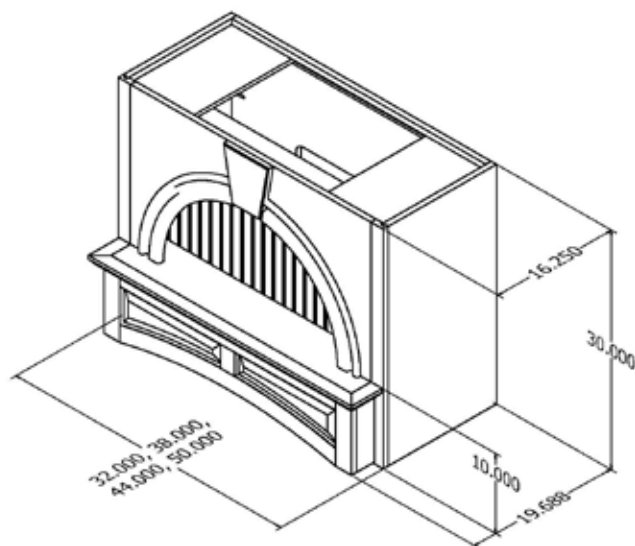

Arched Front Windsor Mantel Hood

The Arched Front Windsor Mantel Hood provides an elegant alternative to the standard chimney hood design.

Removable bead board panel for ease of finishing.

Available in 30" and 42" heights.

Part Number	Description	Accepts Liner Part Number
3-174-12-0013	32" x 30" Arched Front Windsor Mantel - Hard Maple	3-223-35-0001
3-174-03-0013	32" x 30" Arched Front Windsor Mantel - Cherry	3-223-35-0001
3-174-01-0013	32" x 30" Arched Front Windsor Mantel - Red Oak	3-223-35-0001
3-174-12-0014	38" x 30" Arched Front Windsor Mantel - Hard Maple	3-223-35-0002
3-174-03-0014	38" x 30" Arched Front Windsor Mantel - Cherry	3-223-35-0002
3-174-01-0014	38" x 30" Arched Front Windsor Mantel - Red Oak	3-223-35-0002
3-174-12-0015	44" x 30" Arched Front Windsor Mantel - Hard Maple	3-223-35-0003
3-174-03-0015	44" x 30" Arched Front Windsor Mantel - Cherry	3-223-35-0003
3-174-01-0015	44" x 30" Arched Front Windsor Mantel - Red Oak	3-223-35-0003
3-174-12-0016	50" x 30" Arched Front Windsor Mantel - Hard Maple	3-223-35-0004
3-174-03-0016	50" x 30" Arched Front Windsor Mantel - Cherry	3-223-35-0004
3-174-01-0016	50" x 30" Arched Front Windsor Mantel - Red Oak	3-223-35-0004

Part Number	Description	Accepts Liner Part Number
3-174-12-0009	32" x 42" Arched Front Windsor Mantel - Hard Maple	3-223-35-0001
3-174-03-0009	32" x 42" Arched Front Windsor Mantel - Cherry	3-223-35-0001
3-174-01-0009	32" x 42" Arched Front Windsor Mantel - Red Oak	3-223-35-0001
3-174-12-0010	38" x 42" Arched Front Windsor Mantel - Hard Maple	3-223-35-0002
3-174-03-0010	38" x 42" Arched Front Windsor Mantel - Cherry	3-223-35-0002
3-174-01-0010	38" x 42" Arched Front Windsor Mantel - Red Oak	3-223-35-0002
3-174-12-0011	44" x 42" Arched Front Windsor Mantel - Hard Maple	3-223-35-0003
3-174-03-0011	44" x 42" Arched Front Windsor Mantel - Cherry	3-223-35-0003
3-174-01-0011	44" x 42" Arched Front Windsor Mantel - Red Oak	3-223-35-0003
3-174-12-0012	50" x 42" Arched Front Windsor Mantel - Hard Maple	3-223-35-0004
3-174-03-0012	50" x 42" Arched Front Windsor Mantel - Cherry	3-223-35-0004
3-174-01-0012	50" x 42" Arched Front Windsor Mantel - Red Oak	3-223-35-0004