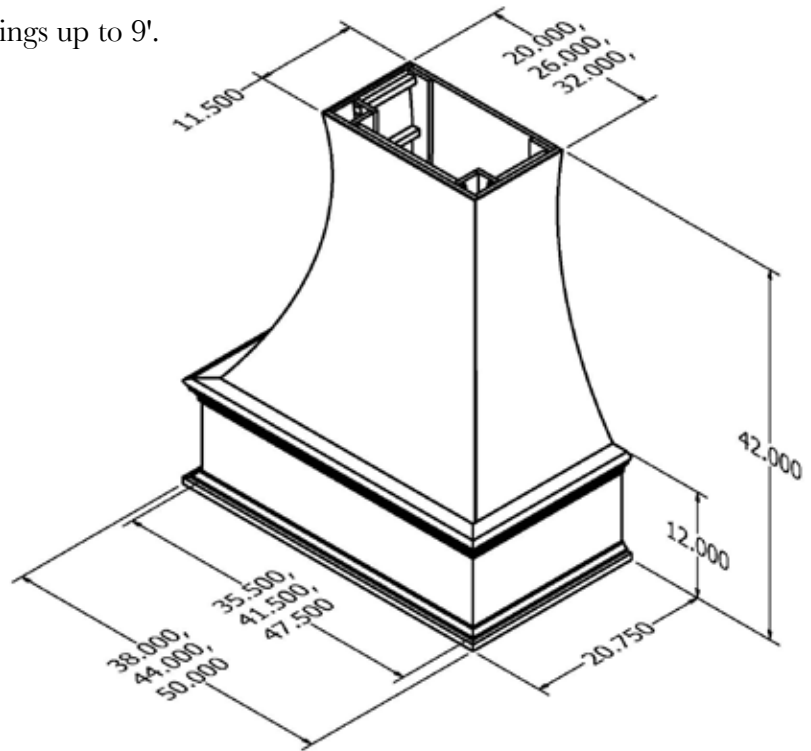

Contoured Chimney Hood

Provides a dramatic alternative to the standard chimney hood design where the room décor calls for sweeping lines in the design to compliment other features of the room.

Designed to accommodate ceilings up to 9'.

Part Number	Description	Accepts Liner Part Number
3-172-12-0013	36" Contoured Chimney Hood - Hard Maple	3-223-35-0002
3-172-03-0013	36" Contoured Chimney Hood - Cherry	3-223-35-0002
3-172-01-0013	36" Contoured Chimney Hood - Red Oak	3-223-35-0002
3-172-12-0014	42" Contoured Chimney Hood - Hard Maple	3-223-35-0003
3-172-03-0014	42" Contoured Chimney Hood - Cherry	3-223-35-0003
3-172-01-0014	42" Contoured Chimney Hood - Red Oak	3-223-35-0003
3-172-12-0015	48" Contoured Chimney Hood - Hard Maple	3-223-35-0004
3-172-03-0015	48" Contoured Chimney Hood - Cherry	3-223-35-0004
3-172-01-0015	48" Contoured Chimney Hood - Red Oak	3-223-35-0004