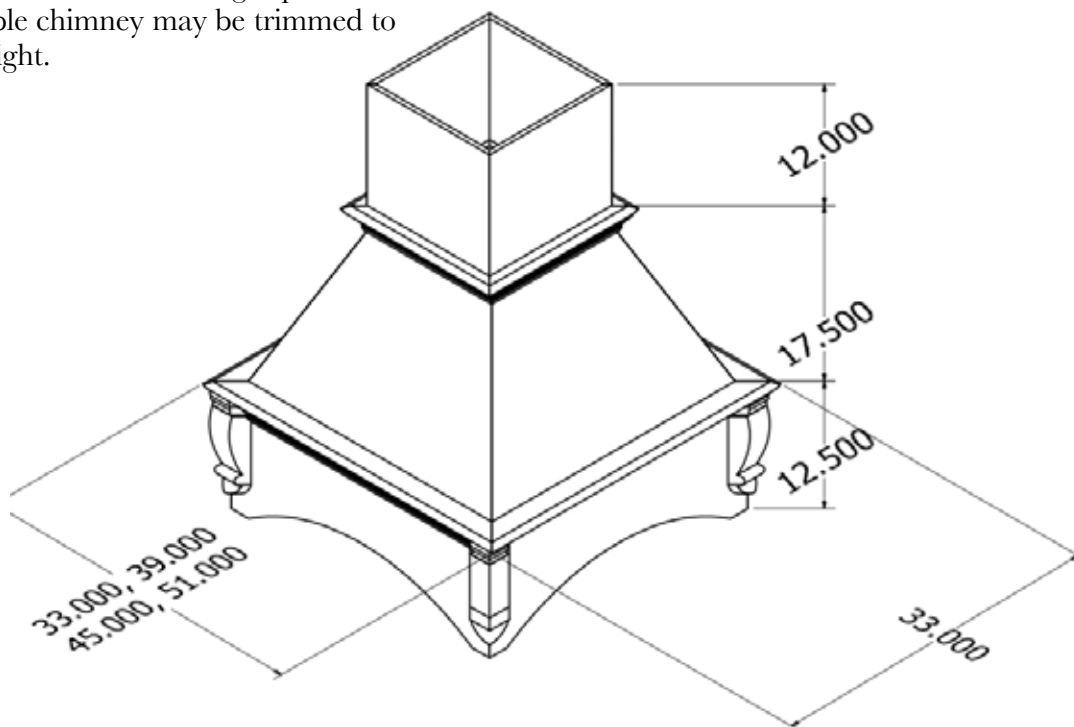

Designed to compliment the home that revives this cultural period of history, the Renaissance hood will blend perfectly into such a décor.

With an island range application, the Island Chimney becomes the benchmark of quality and style for the remainder of the room's design.

Designed to accommodate ceilings up to 9'. Our removable chimney may be trimmed to fit desired height.

Part Number	Description	Accepts Liner Part Number
3-173-12-0019	30" Renaissance Chimney - Island Hood - Hard Maple	3-223-35-0007
3-173-03-0019	30" Renaissance Chimney - Island Hood - Cherry	3-223-35-0007
3-173-01-0019	30" Renaissance Chimney - Island Hood - Red Oak	3-223-35-0007
3-173-12-0020	36" Renaissance Chimney - Island Hood - Hard Maple	3-223-35-0008
3-173-03-0020	36" Renaissance Chimney - Island Hood - Cherry	3-223-35-0008
3-173-01-0020	36" Renaissance Chimney - Island Hood - Red Oak	3-223-35-0008
3-173-12-0021	42" Renaissance Chimney - Island Hood - Hard Maple	3-223-35-0009
3-173-03-0021	42" Renaissance Chimney - Island Hood - Cherry	3-223-35-0009
3-173-01-0021	42" Renaissance Chimney - Island Hood - Red Oak	3-223-35-0009
3-173-12-0022	48" Renaissance Chimney - Island Hood - Hard Maple	3-223-35-0010
3-173-03-0022	48" Renaissance Chimney - Island Hood - Cherry	3-223-35-0010
3-173-01-0022	48" Renaissance Chimney - Island Hood - Red Oak	3-223-35-0010