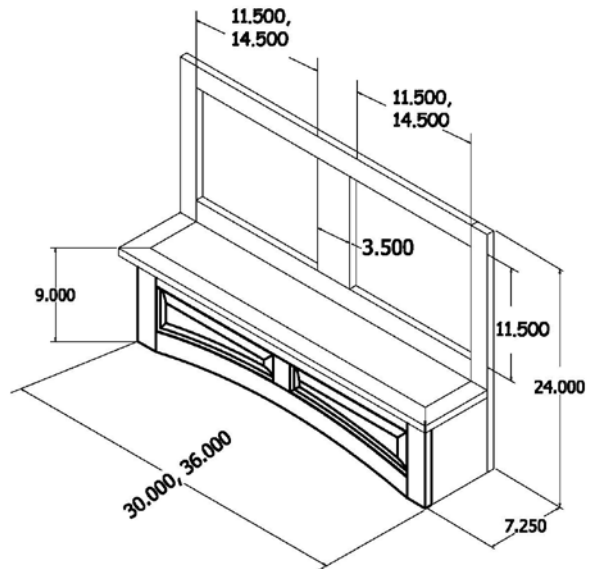

Arched Valance Canopy Hood Front

The Arched Valance Hood Front provides a stylish higher-end alternative to the standard Canopy Hood Front.

Part Number	Description	Accepts Liner Part Number
3-170-12-0005	30" Arched Valance Canopy Hood Front - Hard Maple	3-223-35-0005
3-170-03-0005	30" Arched Valance Canopy Hood Front - Cherry	3-223-35-0005
3-170-01-0005	30" Arched Valance Canopy Hood Front - Red Oak	3-223-35-0005
3-170-12-0006	36" Arched Valance Canopy Hood Front - Hard Maple	3-223-35-0006
3-170-03-0006	36" Arched Valance Canopy Hood Front - Cherry	3-223-35-0006
3-170-01-0006	36" Arched Valance Canopy Hood Front - Red Oak	3-223-35-0006

Valance Hood Front

The Valance Hood Front features a simple slope that creates a simple transition from the wall.

The lower mantle area measures 5-5/16" between the moldings and will accommodate a variety of wood appliques.