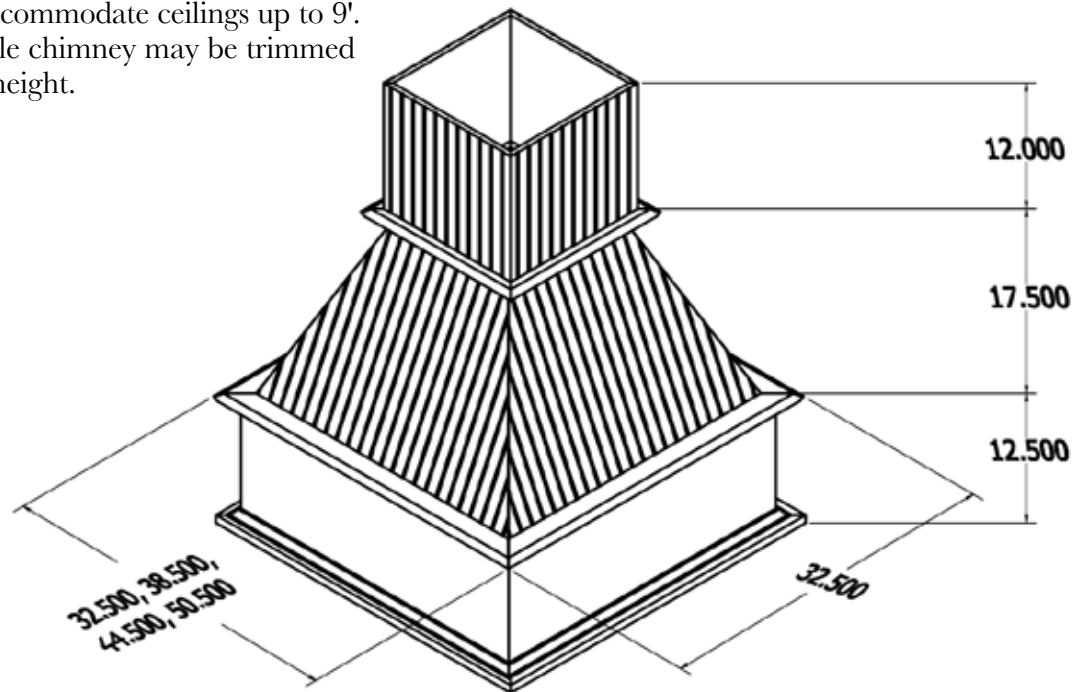

With an island range application, the island chimney becomes the benchmark of quality and style for the remainder of the room's design.

Designed to accommodate ceilings up to 9'. Our removable chimney may be trimmed to fit desired height.