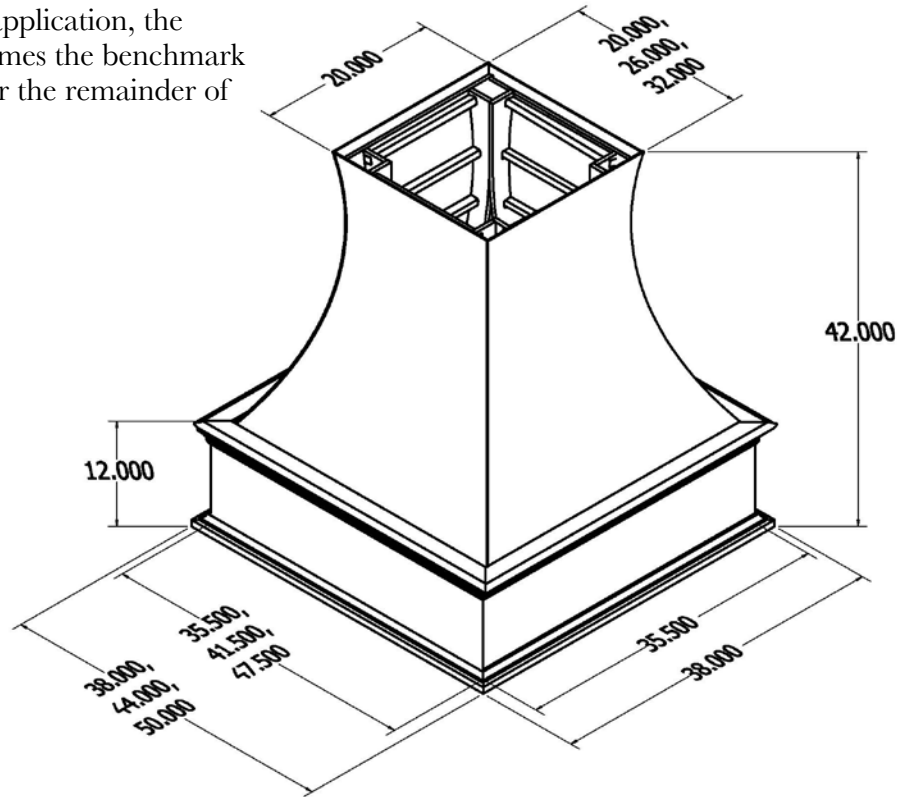

Contoured Chimney - Island

The Contoured Chimney provides a dramatic alternative to the standard chimney hood design where the room décor calls for sweeping lines in the design to complement other features of the room.

With an island range application, the Island Chimney becomes the benchmark of quality and style for the remainder of the room's design.

Part Number	Description	Accepts Liner Part Number
3-173-12-0009	36" Contoured Chimney - Island Hood - Hard Maple	3-223-35-0008
3-173-03-0009	36" Contoured Chimney - Island Hood - Cherry	3-223-35-0008
3-173-01-0009	36" Contoured Chimney - Island Hood - Red Oak	3-223-35-0008
3-173-12-0010	42" Contoured Chimney - Island Hood - Hard Maple	3-223-35-0009
3-173-03-0010	42" Contoured Chimney - Island Hood - Cherry	3-223-35-0009
3-173-01-0010	42" Contoured Chimney - Island Hood - Red Oak	3-223-35-0009
3-173-12-0011	48" Contoured Chimney - Island Hood - Hard Maple	3-223-35-0010
3-173-03-0011	48" Contoured Chimney - Island Hood - Cherry	3-223-35-0010
3-173-01-0011	48" Contoured Chimney - Island Hood - Red Oak	3-223-35-0010