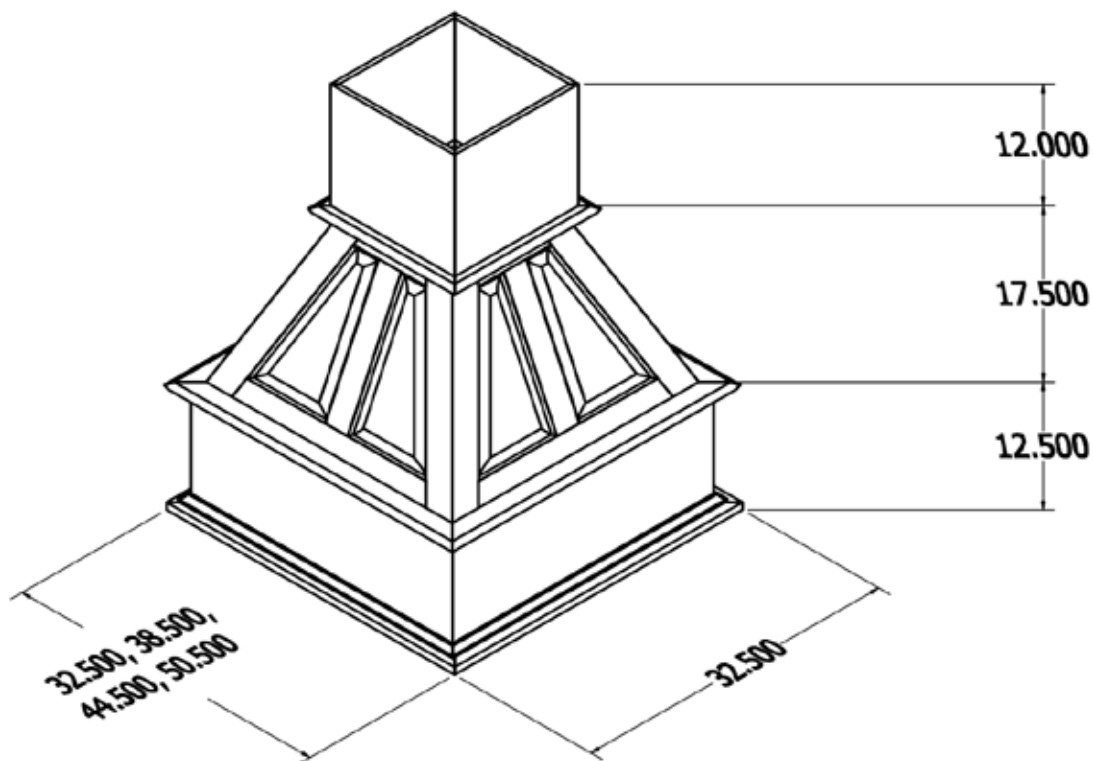

Featuring the clean, bold lines of this Italian architecture, the Tuscan hood accentuates that European style.

With an island range application, the Island Chimney becomes the benchmark of quality and style for the remainder of the room's design.

Designed to accommodate ceilings up to 9'. Our removable chimney may be trimmed to fit desired height.

Part Number	Description	Accepts Liner Part Number
3-173-12-0027	30" Tuscan Chimney - Island Hood - Hard Maple	3-223-35-0007
3-173-03-0027	30" Tuscan Chimney - Island Hood - Cherry	3-223-35-0007
3-173-01-0027	30" Tuscan Chimney - Island Hood - Red Oak	3-223-35-0007
3-173-12-0028	36" Tuscan Chimney - Island Hood - Hard Maple	3-223-35-0008
3-173-03-0028	36" Tuscan Chimney - Island Hood - Cherry	3-223-35-0008
3-173-01-0028	36" Tuscan Chimney - Island Hood - Red Oak	3-223-35-0008
3-173-12-0029	42" Tuscan Chimney - Island Hood - Hard Maple	3-223-35-0009
3-173-03-0029	42" Tuscan Chimney - Island Hood - Cherry	3-223-35-0009
3-173-01-0029	42" Tuscan Chimney - Island Hood - Red Oak	3-223-35-0009
3-173-12-0030	48" Tuscan Chimney - Island Hood - Hard Maple	3-223-35-0010
3-173-03-0030	48" Tuscan Chimney - Island Hood - Cherry	3-223-35-0010
3-173-01-0030	48" Tuscan Chimney - Island Hood - Red Oak	3-223-35-0010