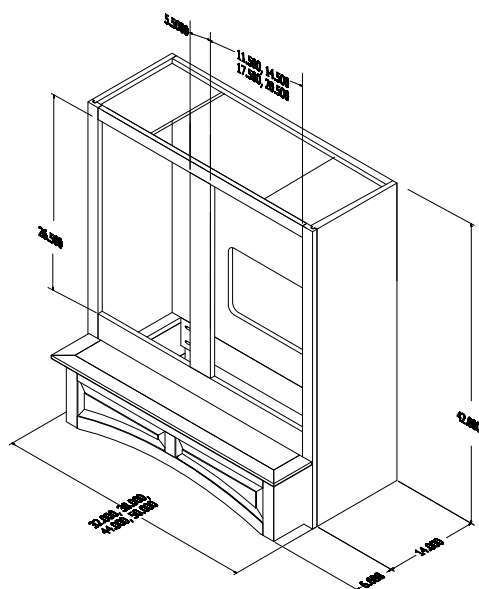

Arched Front Majestic Mantel Hood

The Arched Front Majestic Mantel Hood provides a stylish higher-end alternative to the standard Majestic Mantel Hood.

Designed to accommodate the same doors used in the remainder of the kitchen.

Available in 30" and 42" heights.

Part Number	Description	Accepts Liner Part Number
3-174-12-0029	32" x 30" Arched Front Majestic Mantel - Hard Maple	3-223-35-0001
3-174-03-0029	32" x 30" Arched Front Majestic Mantel - Cherry	3-223-35-0001
3-174-01-0029	32" x 30" Arched Front Majestic Mantel - Red Oak	3-223-35-0001
3-174-12-0030	38" x 30" Arched Front Majestic Mantel - Hard Maple	3-223-35-0002
3-174-03-0030	38" x 30" Arched Front Majestic Mantel - Cherry	3-223-35-0002
3-174-01-0030	38" x 30" Arched Front Majestic Mantel - Red Oak	3-223-35-0002
3-174-12-0031	44" x 30" Arched Front Majestic Mantel - Hard Maple	3-223-35-0003
3-174-03-0031	44" x 30" Arched Front Majestic Mantel - Cherry	3-223-35-0003
3-174-01-0031	44" x 30" Arched Front Majestic Mantel - Red Oak	3-223-35-0003
3-174-12-0032	50" x 30" Arched Front Majestic Mantel - Hard Maple	3-223-35-0004
3-174-03-0032	50" x 30" Arched Front Majestic Mantel - Cherry	3-223-35-0004
3-174-01-0032	50" x 30" Arched Front Majestic Mantel - Red Oak	3-223-35-0004

Part Number	Description	Accepts Liner Part Number
3-174-12-0025	32" x 42" Arched Front Majestic Mantel- Hard Maple	3-223-35-0001
3-174-03-0025	32" x 42" Arched Front Majestic Mantel - Cherry	3-223-35-0001
3-174-01-0025	32" x 42" Arched Front Majestic Mantel - Red Oak	3-223-35-0001
3-174-12-0026	38" x 42" Arched Front Majestic Mantel - Hard Maple	3-223-35-0002
3-174-03-0026	38" x 42" Arched Front Majestic Mantel - Cherry	3-223-35-0002
3-174-01-0026	38" x 42" Arched Front Majestic Mantel - Red Oak	3-223-35-0002
3-174-12-0027	44" x 42" Arched Front Majestic Mantel - Hard Maple	3-223-35-0003
3-174-03-0027	44" x 42" Arched Front Majestic Mantel - Cherry	3-223-35-0003
3-174-01-0027	44" x 42" Arched Front Majestic Mantel - Red Oak	3-223-35-0003
3-174-12-0028	50" x 42" Arched Front Majestic Mantel - Hard Maple	3-223-35-0004
3-174-03-0028	50" x 42" Arched Front Majestic Mantel - Cherry	3-223-35-0004
3-174-01-0028	50" x 42" Arched Front Majestic Mantel - Red Oak	3-223-35-0004