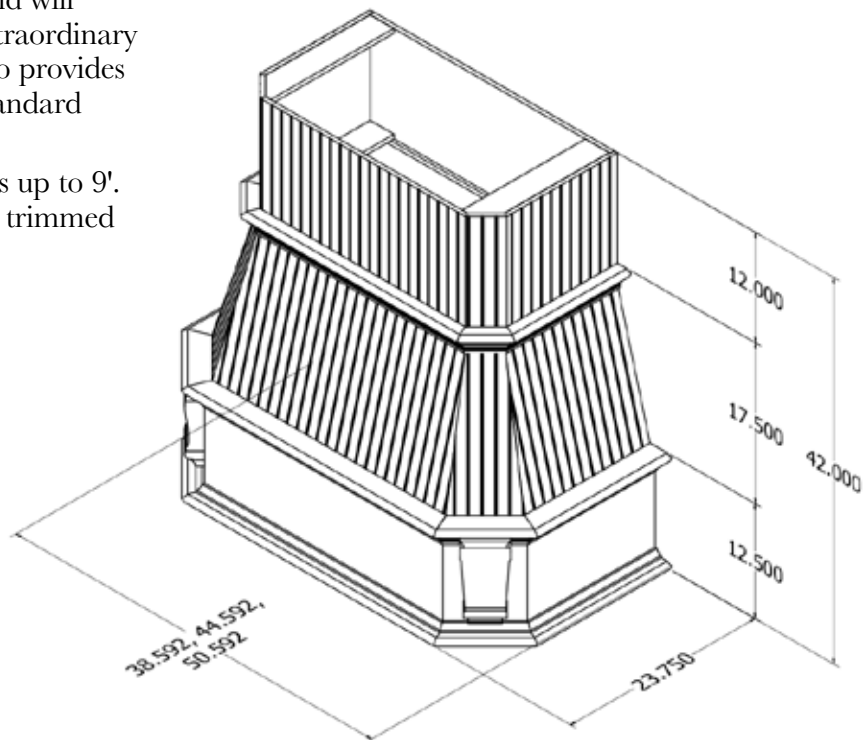

Aristocrat Chimney Hood - Cape Cod Style

For those seeking that ultimate high-end look, the Aristocrat design provides a statement that is unmistakable and will blend perfectly with the other extraordinary components of the kitchen. It also provides a shaker-like alternative to the standard chimney hood design.

Designed to accommodate ceilings up to 9'. Our removable chimney may be trimmed to fit desired height.

Part Number	Description	Accepts Liner Part Number
3-172-12-0043	36" Aristocrat Chimney - Cape Cod Style Hood - Hard Maple	3-223-35-0001
3-172-03-0043	36" Aristocrat Chimney - Cape Cod Style Hood - Cherry	3-223-35-0001
3-172-01-0043	36" Aristocrat Chimney - Cape Cod Style Hood - Red Oak	3-223-35-0001
3-172-12-0044	42" Aristocrat Chimney - Cape Cod Style Hood - Hard Maple	3-223-35-0002
3-172-03-0044	42" Aristocrat Chimney - Cape Cod Style Hood - Cherry	3-223-35-0002
3-172-01-0044	42" Aristocrat Chimney - Cape Cod Style Hood - Red Oak	3-223-35-0002
3-172-12-0045	48" Aristocrat Chimney - Cape Cod Style Hood - Hard Maple	3-223-35-0003
3-172-03-0045	48" Aristocrat Chimney - Cape Cod Style Hood - Cherry	3-223-35-0003
3-172-01-0045	48" Aristocrat Chimney - Cape Cod Style Hood - Red Oak	3-223-35-0003