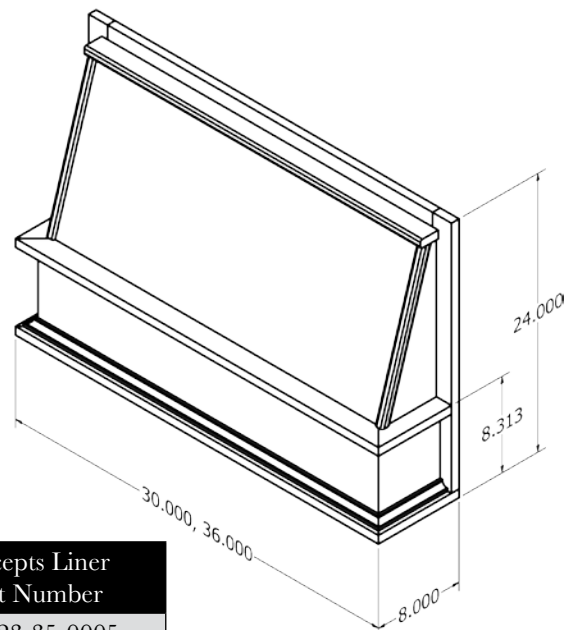

Valance Hood Front

The Valance Hood Front features a simple slope that creates a simple transition from the wall.

The lower mantle area measures 5-5/16" between the moldings and will accommodate a variety of wood appliques.