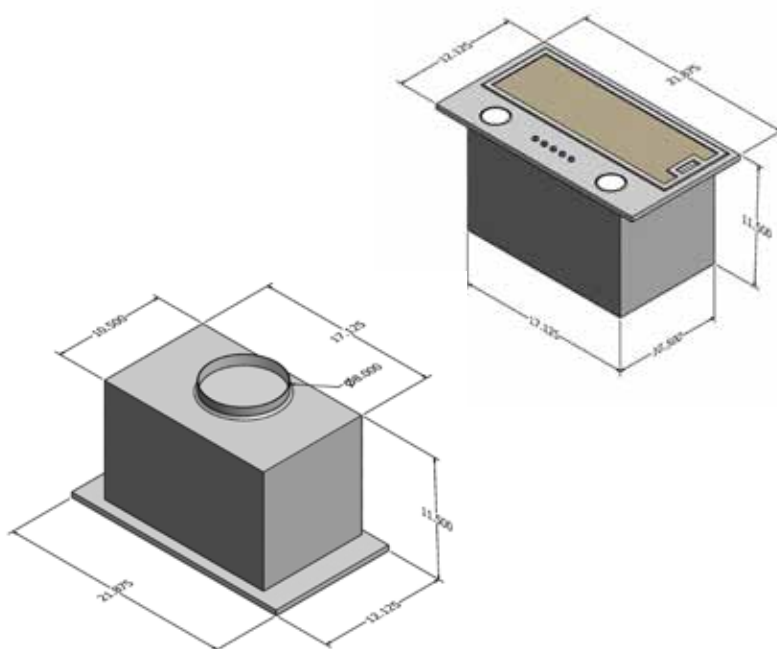

Kitchen Aire HVE 620 CFM Vent - Starmist

620 CFM/7.5 sones-
Three speed motor with
push button electronic control.
Halogen lighting - PAR 20
(bulbs not included)
UL and HVI approved.
Pre-wired for electrical connection.

Part Number	Description
3-229-35-0001	Kitchen-Aire HVE 620 Blower - Starmist finish

Island Liner

Liners available for use in island
hood Kitchen-Aire ventilation
systems.
Starmist finish.
Easy installation.
Liner accepts HVC, HVD, &
HVE Ventilation systems.