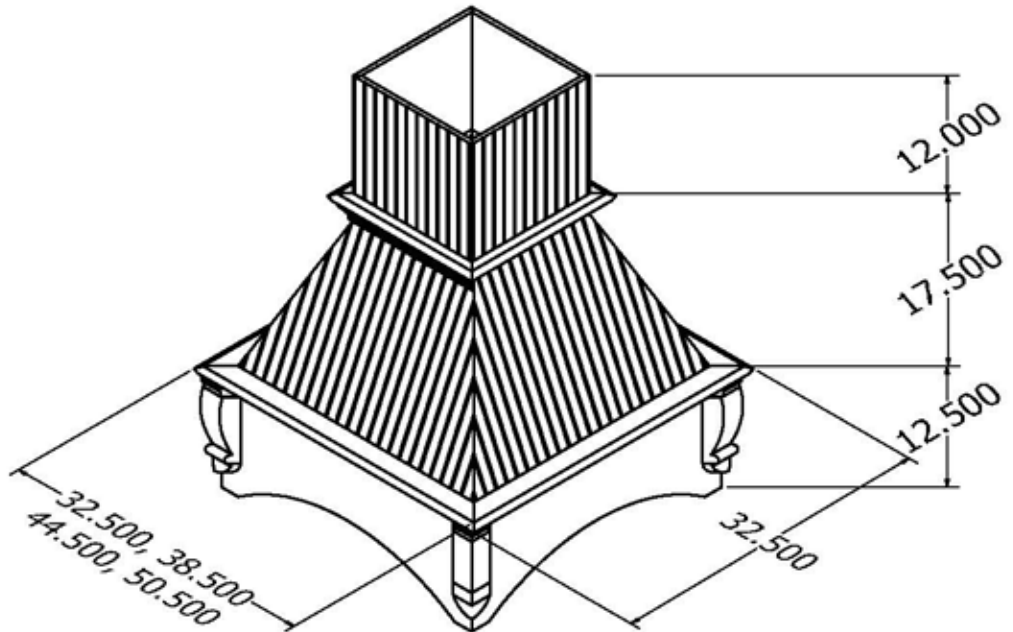

Renaissance Chimney Hood - Cape Cod Style - Island

Designed to compliment the home that revives this cultural period of history, the Renaissance Island Chimney - Cape Cod Style Hood will blend perfectly into such a décor, and also provide a shaker-like alternative to the standard chimney hood design.

Designed to accommodate ceilings up to 9'. Our removable chimney may be trimmed to fit desired height.

Part Number	Description	Accepts Liner Part Number
3-173-12-0046	30" Renaissance Valance Chimney - Cape Cod Style -Island Hood - Hard Maple	3-223-35-0007
3-173-03-0046	30" Renaissance Valance Chimney - Cape Cod Style -Island Hood - Cherry	3-223-35-0007
3-173-01-0046	30" Renaissance Valance Chimney - Cape Cod Style -Island Hood - Red Oak	3-223-35-0007
3-173-12-0047	36" Renaissance Valance Chimney - Cape Cod Style -Island Hood - Hard Maple	3-223-35-0008
3-173-03-0047	36" Renaissance Valance Chimney - Cape Cod Style -Island Hood - Cherry	3-223-35-0008
3-173-01-0047	36" Renaissance Valance Chimney - Cape Cod Style -Island Hood - Red Oak	3-223-35-0008
3-173-12-0048	42" Renaissance Valance Chimney - Cape Cod Style -Island Hood - Hard Maple	3-223-35-0009
3-173-03-0048	42" Renaissance Valance Chimney - Cape Cod Style -Island Hood - Cherry	3-223-35-0009
3-173-01-0048	42" Renaissance Valance Chimney - Cape Cod Style -Island Hood - Red Oak	3-223-35-0009
3-173-12-0049	48" Renaissance Valance Chimney - Cape Cod Style -Island Hood - Hard Maple	3-223-35-0010
3-173-03-0049	48" Renaissance Valance Chimney - Cape Cod Style -Island Hood - Cherry	3-223-35-0010
3-173-01-0049	48" Renaissance Valance Chimney - Cape Cod Style -Island Hood - Red Oak	3-223-35-0010