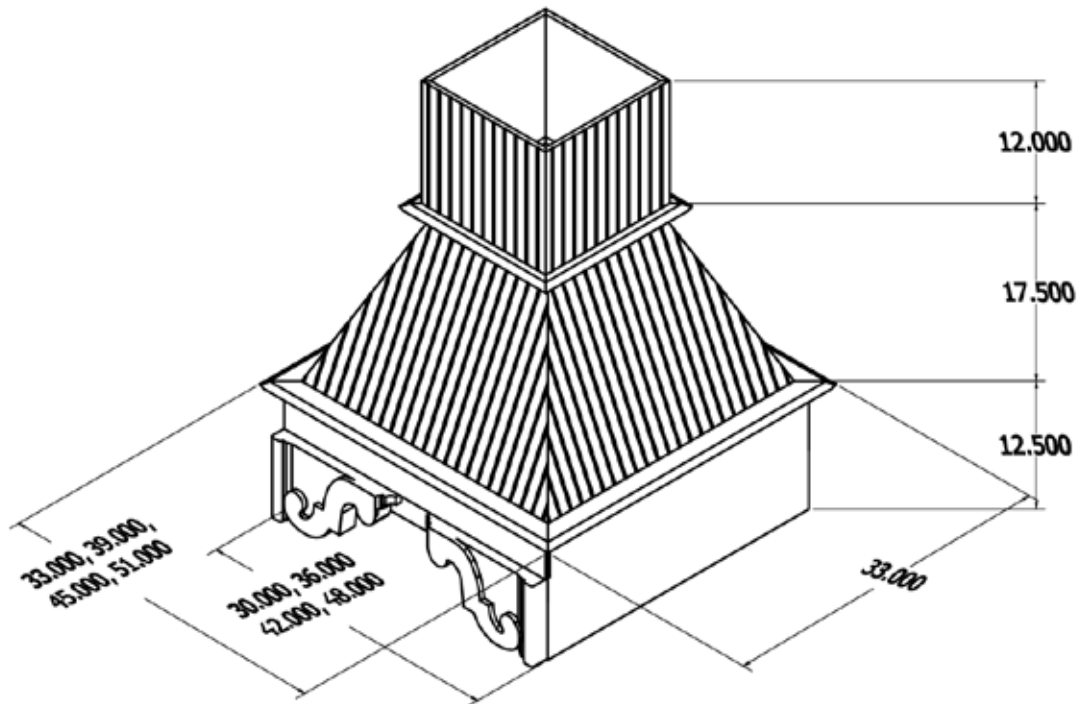

Monarch Chimney Hood - Cape Cod Style - Island

For that elegant and stylish look, combined with a shaker-like feel, the Monarch - Cape Cod Style design will compliment the discriminating design that exists throughout the rest of the kitchen.

With an island range application, the island chimney becomes the benchmark of quality and style for the remainder of the room's design.

Designed to accommodate ceilings up to 9'. Our removable chimney may be trimmed to fit desired height.

Part Number	Description	Accepts Liner Part Number
3-173-12-0039	30" Monarch Chimney - Cape Cod Style -Island Hood - Hard Maple	3-223-35-0007
3-173-03-0039	30" Monarch Chimney - Cape Cod Style -Island Hood - Cherry	3-223-35-0007
3-173-01-0039	30" Monarch Chimney - Cape Cod Style -Island Hood - Red Oak	3-223-35-0007
3-173-12-0040	36" Monarch Chimney - Cape Cod Style -Island Hood - Hard Maple	3-223-35-0008
3-173-03-0040	36" Monarch Chimney - Cape Cod Style -Island Hood - Cherry	3-223-35-0008
3-173-01-0040	36" Monarch Chimney - Cape Cod Style -Island Hood - Red Oak	3-223-35-0008
3-173-12-0041	42" Monarch Chimney - Cape Cod Style -Island Hood - Hard Maple	3-223-35-0009
3-173-03-0041	42" Monarch Chimney - Cape Cod Style -Island Hood - Cherry	3-223-35-0009
3-173-01-0041	42" Monarch Chimney - Cape Cod Style -Island Hood - Red Oak	3-223-35-0009
3-173-12-0042	48" Monarch Chimney - Cape Cod Style -Island Hood- Hard Maple	3-223-35-0010
3-173-03-0042	48" Monarch Chimney - Cape Cod Style -Island Hood - Cherry	3-223-35-0010
3-173-01-0042	48" Monarch Chimney - Cape Cod Style -Island Hood - Red Oak	3-223-35-0010