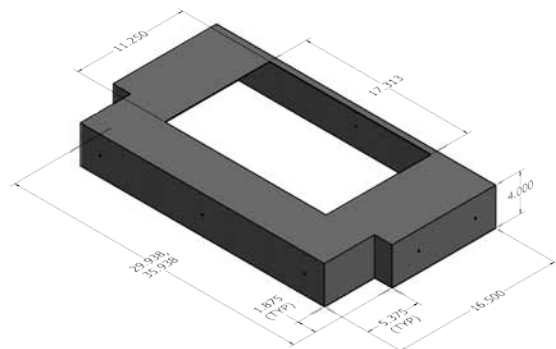

Part Number	Description
3-223-35-0005	30" T-Shape Liner - Starmist finish
3-223-35-0006	36" T-Shape Liner - Starmist finish