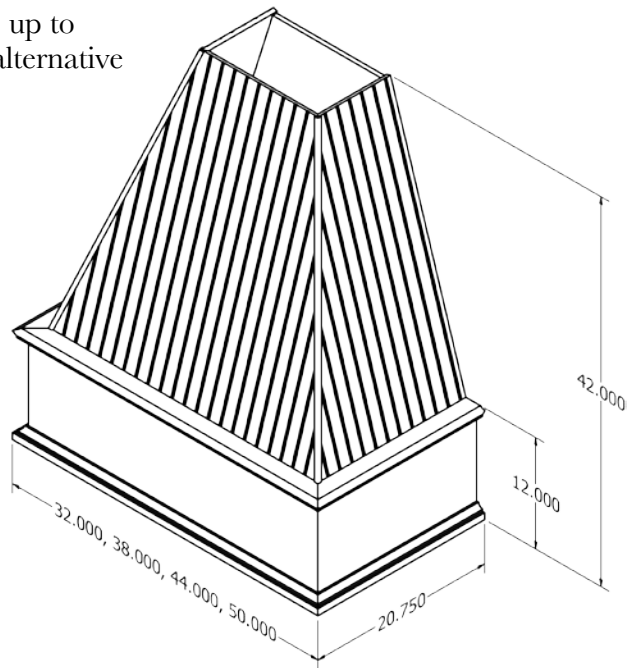

Chimney Hoods

Monarch Chimney Hood

Contoured Chimney Hood

KITCHEN-AIRE

KITCHEN-AIRE

Cape Cod Straight Chimney Hood

The Cape Cod Straight Chimney is designed to accommodate ceilings up to 9' high and provide a shaker-like alternative to the traditional design.