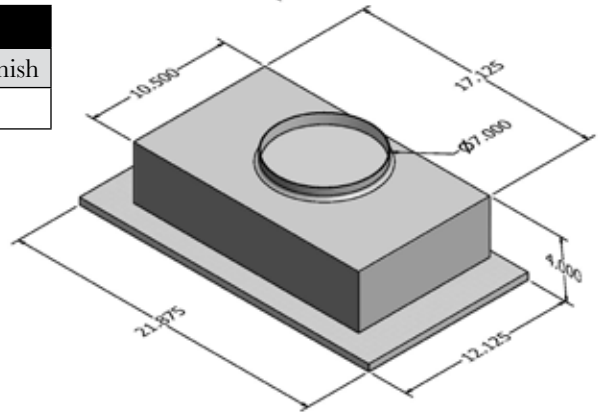

Kitchen Aire HVC 212 CFM Vent - Starmist

230 CFM/7.7 sones -
Two speed motor with rocker control.
Halogen lighting - PAR 20
(bulbs not included)
UL and HVI approved.
Pre-wired for electrical connection.
Ductless conversion kit available.

Part Number	Description
3-227-35-0001	Kitchen-Aire HVC 212 Blower - Starmist finish
3-224-35-0001	HVC Ductless conversion kit

Kitchen Aire HVD 410 CFM Vent - Starmist

490 CFM/7.0 sones -
Three speed motor with push button
electronic control.
Halogen lighting - PAR 20
(bulbs not included)
UL and HVI approved.
Pre-wired for electrical connection.
Ductless conversion kit available.

Part Number	Description
3-228-35-0001	Kitchen-Aire HVD 410 Blower - Starmist finish
3-224-35-0002	HVD Ductless conversion kit