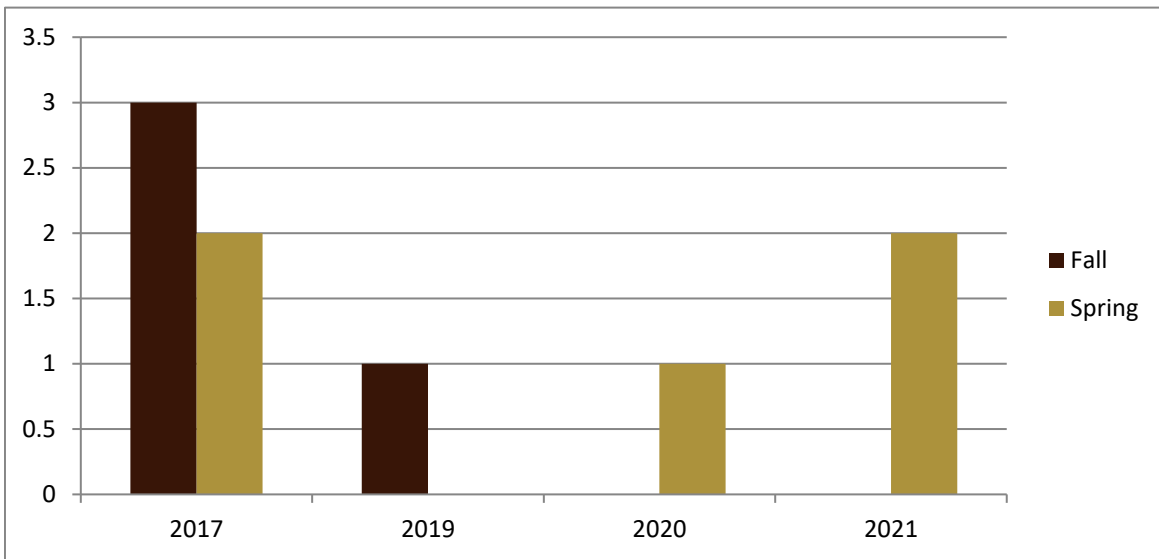

SMSU Agricultural Solutions Program

Course Data

Academic Years 2016 to 2021

Enrolled by Term				
	2017	2019	2020	2021
Fall	9	6		
Spring	10		2	18
Grand Total	19	6	2	18

SMSU Agricultural Solutions Program

Course Data

Academic Years 2016 to 2021

Courses by Term				
	2017	2019	2020	2021
Fall	3	1		
Spring	2		1	2
Grand Total	5	1	1	2

SMSU Agricultural Solutions Program

Course Data

Academic Years 2016 to 2021

Credit Hours by Term				
	2017	2019	2020	2021
Fall	24	18		
Spring	30		4	50
Grand Total	54	18	4	50