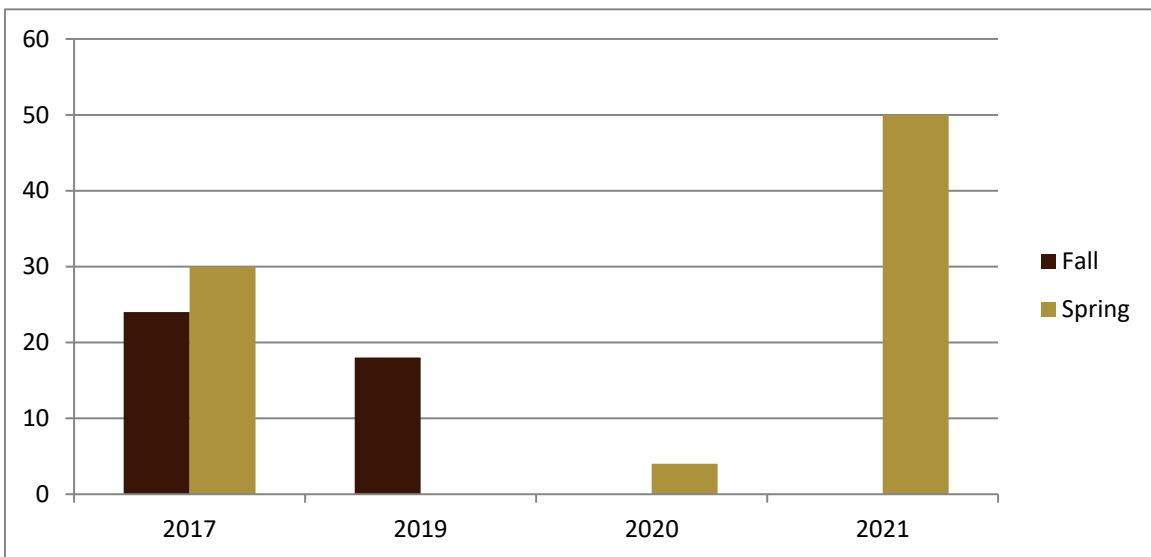

SMSU Agricultural Solutions Program

Course Data

Academic Years 2016 to 2021

Enrolled by Term				
	2017	2019	2020	2021
Fall	9	6		
Spring	10		2	18
Grand Total	19	6	2	18

SMSU Agricultural Solutions Program

Course Data

Academic Years 2016 to 2021

Courses by Term				
	2017	2019	2020	2021
Fall	3	1		
Spring	2		1	2
Grand Total	5	1	1	2

SMSU Agricultural Solutions Program

Course Data

Academic Years 2016 to 2021

Credit Hours by Term				
	2017	2019	2020	2021
Fall	24	18		
Spring	30		4	50
Grand Total	54	18	4	50

SMSU Agricultural Solutions Program

Course Data

Academic Years 2016 to 2021

Credit Hours by Level				
	2017	2019	2020	2021
3-Upper 3	18			42
4-Upper 4	36	18	4	8
Grand Total	54	18	4	50