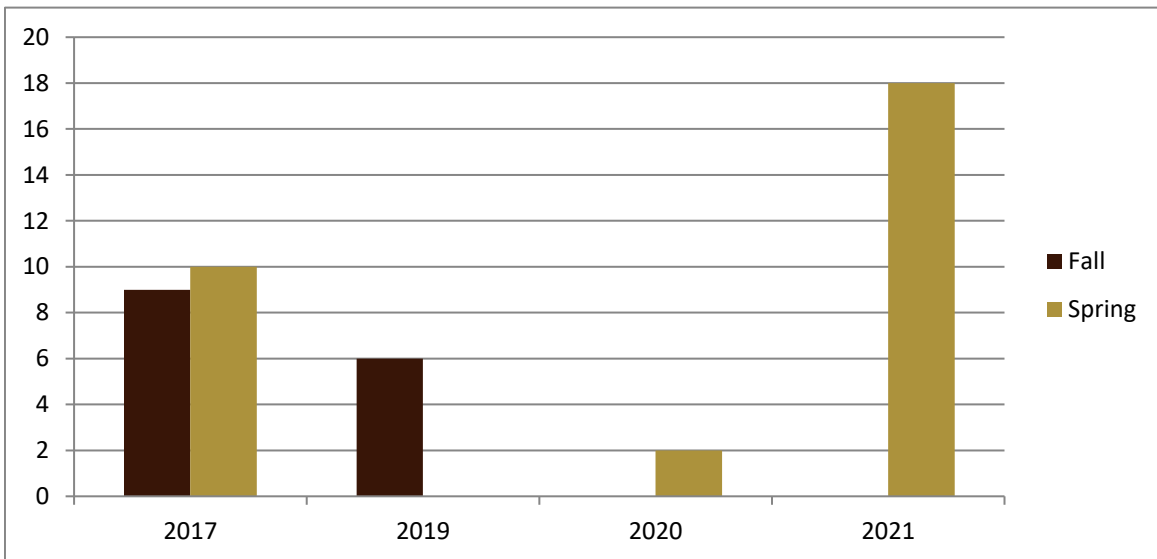

SMSU Agricultural Solutions Program

Course Data

Academic Years 2016 to 2021

Enrolled by Term				
	2017	2019	2020	2021
Fall	9	6		
Spring	10		2	18
Grand Total	19	6	2	18

SMSU Agricultural Solutions Program

Course Data

Academic Years 2016 to 2021

Courses by Term				
	2017	2019	2020	2021
Fall	3	1		
Spring	2		1	2
Grand Total	5	1	1	2

SMSU Agricultural Solutions Program

Course Data

Academic Years 2016 to 2021

Credit Hours by Term				
	2017	2019	2020	2021
Fall	24	18		
Spring	30		4	50
Grand Total	54	18	4	50