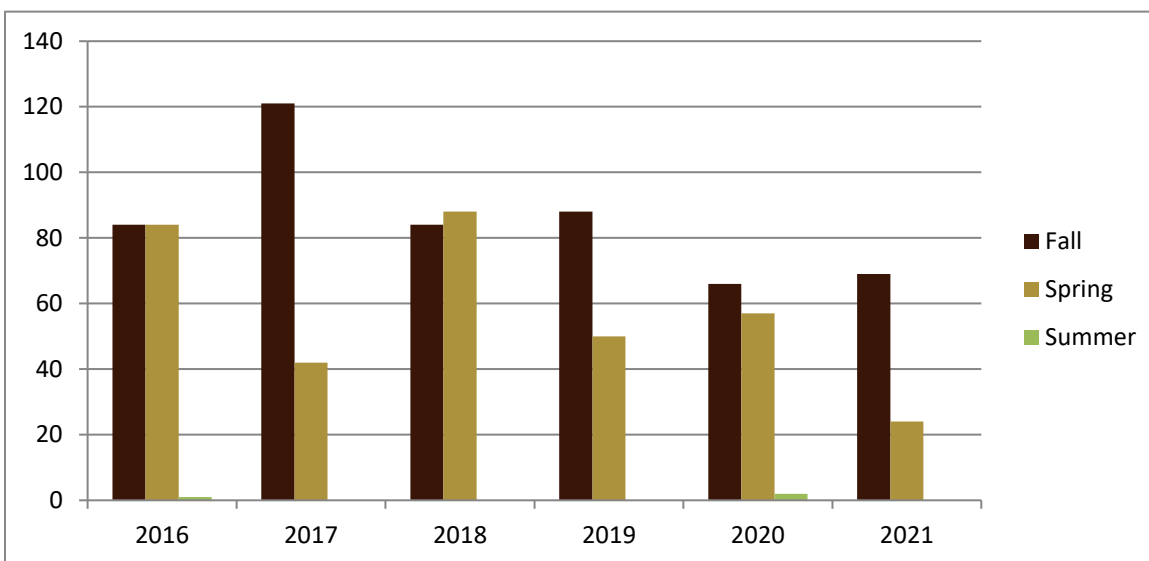

SMSU Agronomy Program

Course Data

Academic Years 2016 to 2021

Enrolled by Term						
	2016	2017	2018	2019	2020	2021
Fall	84	121	84	88	66	69
Spring	84	42	88	50	57	24
Summer	1				2	
Grand Total	169	163	172	138	125	93

SMSU Agronomy Program

Course Data

Academic Years 2016 to 2021

Courses by Term						
	2016	2017	2018	2019	2020	2021
Fall	6	7	8	6	5	6
Spring	6	5	6	5	5	3
Summer	1				1	
Grand Total	13	12	14	11	11	9

SMSU Agronomy Program