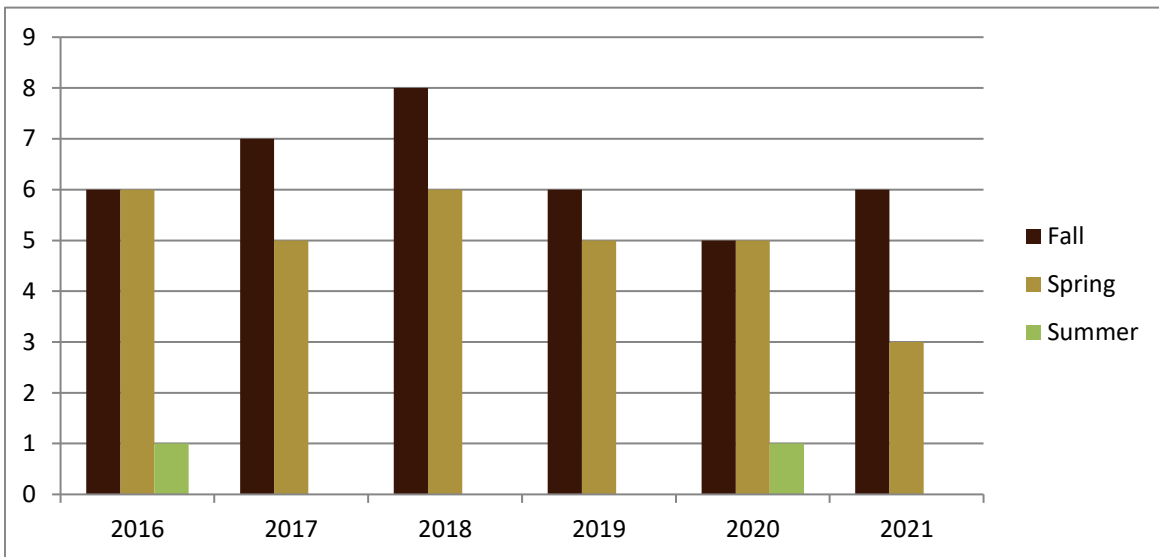

SMSU Agronomy Program

Course Data

Academic Years 2016 to 2021

Enrolled by Term						
	2016	2017	2018	2019	2020	2021
Fall	84	121	84	88	66	69
Spring	84	42	88	50	57	24
Summer	1				2	
Grand Total	169	163	172	138	125	93

SMSU Agronomy Program

Course Data

Academic Years 2016 to 2021

Courses by Term						
	2016	2017	2018	2019	2020	2021
Fall	6	7	8	6	5	6
Spring	6	5	6	5	5	3
Summer	1				1	
Grand Total	13	12	14	11	11	9

SMSU Agronomy Program

Course Data

Academic Years 2016 to 2021

Credit Hours by Term						
	2016	2017	2018	2019	2020	2021
Fall	279	375	234	268	205	189
Spring	224	125	241	142	132	67
Summer	4				8	
Grand Total	507	500	475	410	345	256