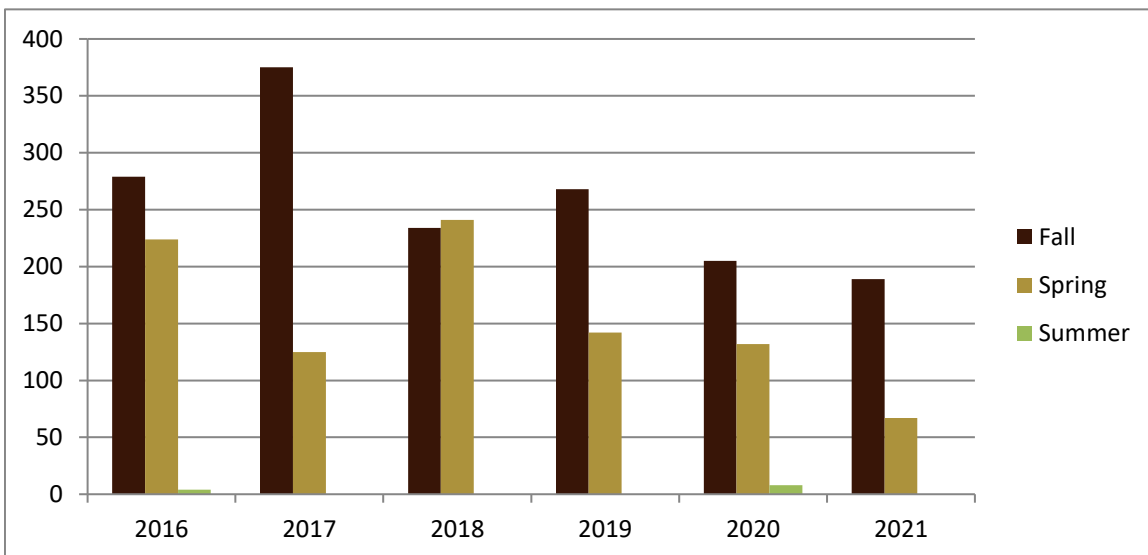

SMSU Agronomy Program

Course Data

Academic Years 2016 to 2021

Enrolled by Term						
	2016	2017	2018	2019	2020	2021
Fall	84	121	84	88	66	69
Spring	84	42	88	50	57	24
Summer	1				2	
Grand Total	169	163	172	138	125	93

SMSU Agronomy Program

Course Data

Academic Years 2016 to 2021

Courses by Term						
	2016	2017	2018	2019	2020	2021
Fall	6	7	8	6	5	6
Spring	6	5	6	5	5	3
Summer	1				1	
Grand Total	13	12	14	11	11	9

SMSU Agronomy Program

Course Data

Academic Years 2016 to 2021

Credit Hours by Term						
	2016	2017	2018	2019	2020	2021
Fall	279	375	234	268	205	189
Spring	224	125	241	142	132	67
Summer	4				8	
Grand Total	507	500	475	410	345	256