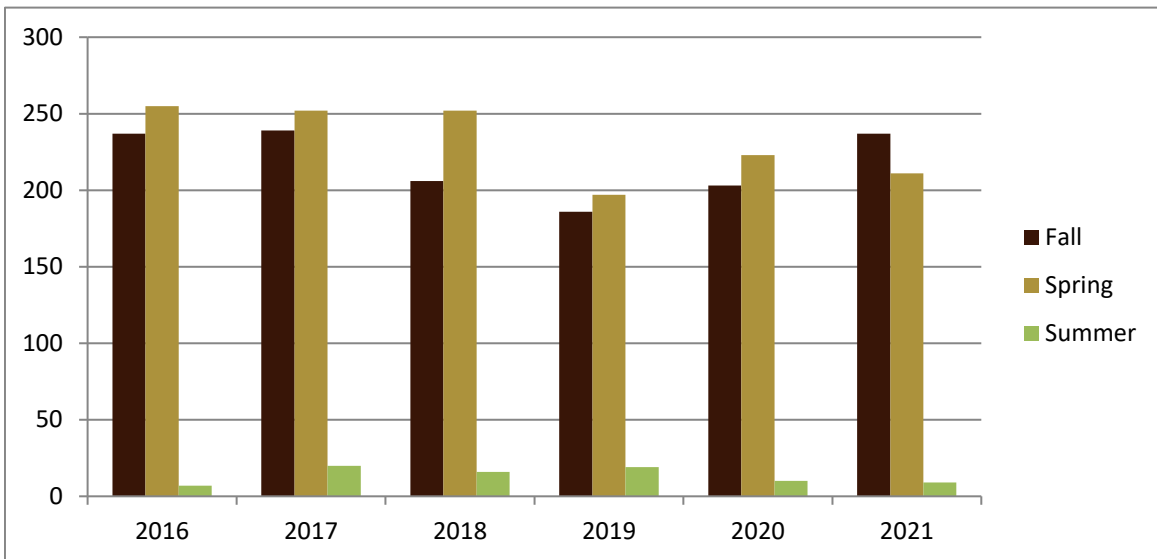

SMSU Art Program

Course Data

Academic Years 2016 to 2021

Enrolled by Term						
	2016	2017	2018	2019	2020	2021
Fall	237	239	206	186	203	237
Spring	255	252	252	197	223	211
Summer	7	20	16	19	10	9
Grand Total	499	511	474	402	436	457

SMSU Art Program

Course Data

Academic Years 2016 to 2021

Courses by Term						
	2016	2017	2018	2019	2020	2021
Fall	20	16	19	18	19	18
Spring	19	20	21	18	19	18
Summer	1	2	3	3	1	1
Grand Total	40	38	43	39	39	37