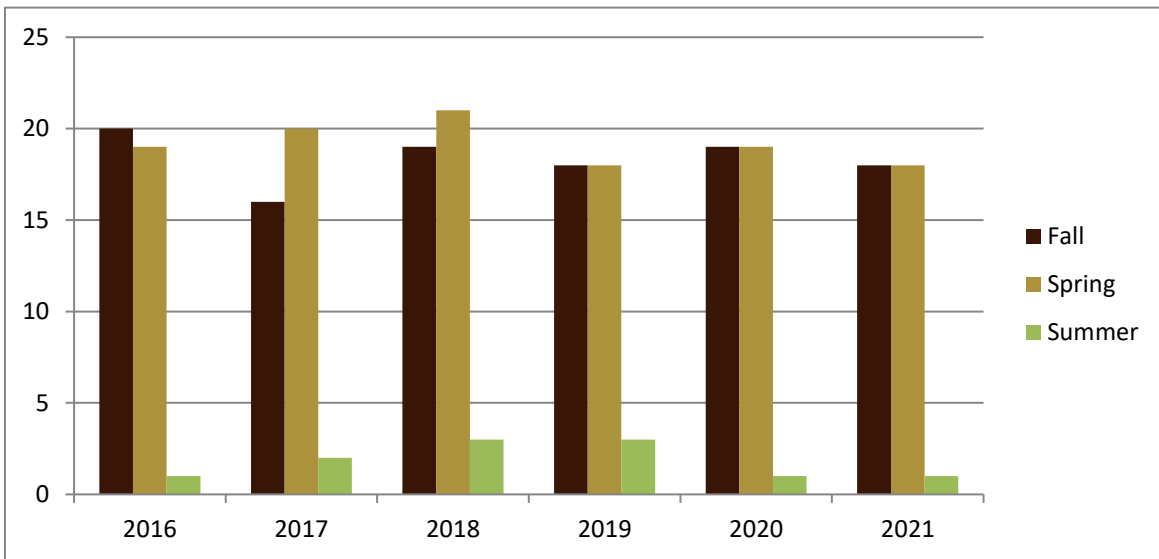

SMSU Art Program

Course Data

Academic Years 2016 to 2021

Enrolled by Term						
	2016	2017	2018	2019	2020	2021
Fall	237	239	206	186	203	237
Spring	255	252	252	197	223	211
Summer	7	20	16	19	10	9
Grand Total	499	511	474	402	436	457

SMSU Art Program

Course Data

Academic Years 2016 to 2021

Courses by Term						
	2016	2017	2018	2019	2020	2021
Fall	20	16	19	18	19	18
Spring	19	20	21	18	19	18
Summer	1	2	3	3	1	1
Grand Total	40	38	43	39	39	37