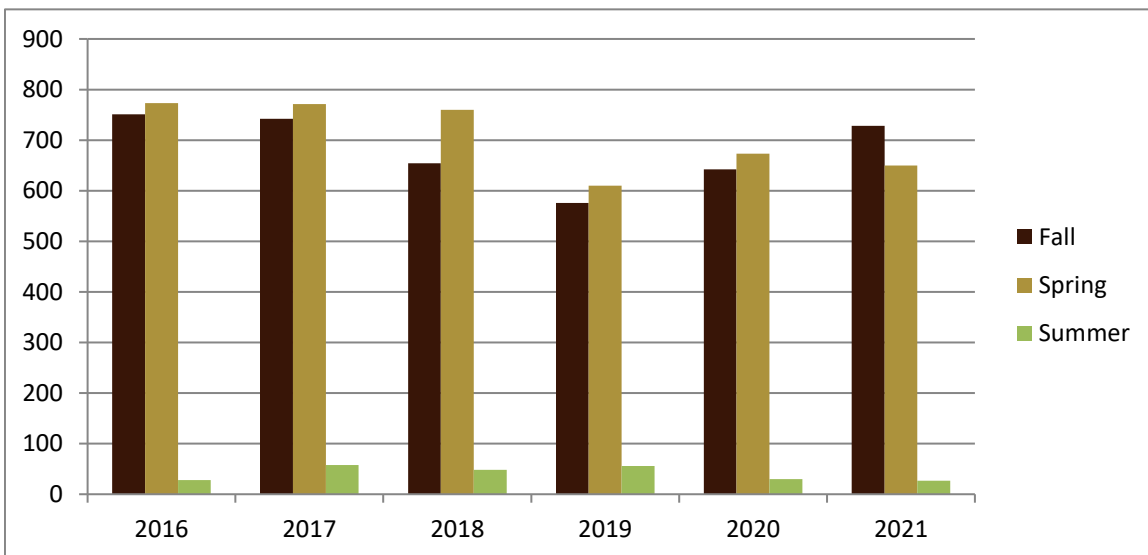

SMSU Art Program

Course Data

Academic Years 2016 to 2021

Enrolled by Term						
	2016	2017	2018	2019	2020	2021
Fall	237	239	206	186	203	237
Spring	255	252	252	197	223	211
Summer	7	20	16	19	10	9
Grand Total	499	511	474	402	436	457

SMSU Art Program

Course Data

Academic Years 2016 to 2021

Courses by Term						
	2016	2017	2018	2019	2020	2021
Fall	20	16	19	18	19	18
Spring	19	20	21	18	19	18
Summer	1	2	3	3	1	1
Grand Total	40	38	43	39	39	37

SMSU Art Program

Course Data

Academic Years 2016 to 2021

Credit Hours by Term						
	2016	2017	2018	2019	2020	2021
Fall	751	742	654	576	642	728
Spring	773	771	760	610	673	650
Summer	28	58	48	56	30	27
Grand Total	1,552	1,571	1,462	1,242	1,345	1,405