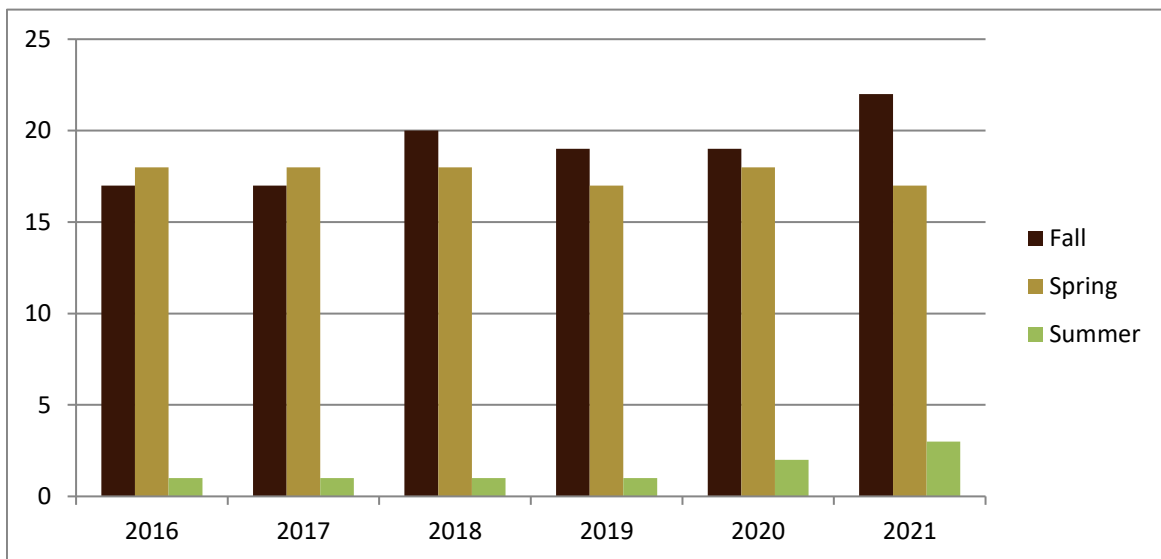

SMSU Communication Studies Program

Course Data

Academic Years 2016 to 2021

Courses by Term						
	2016	2017	2018	2019	2020	2021
Fall	17	17	20	19	19	22
Spring	18	18	18	17	18	17
Summer	1	1	1	1	2	3
Grand Total	36	36	39	37	39	42