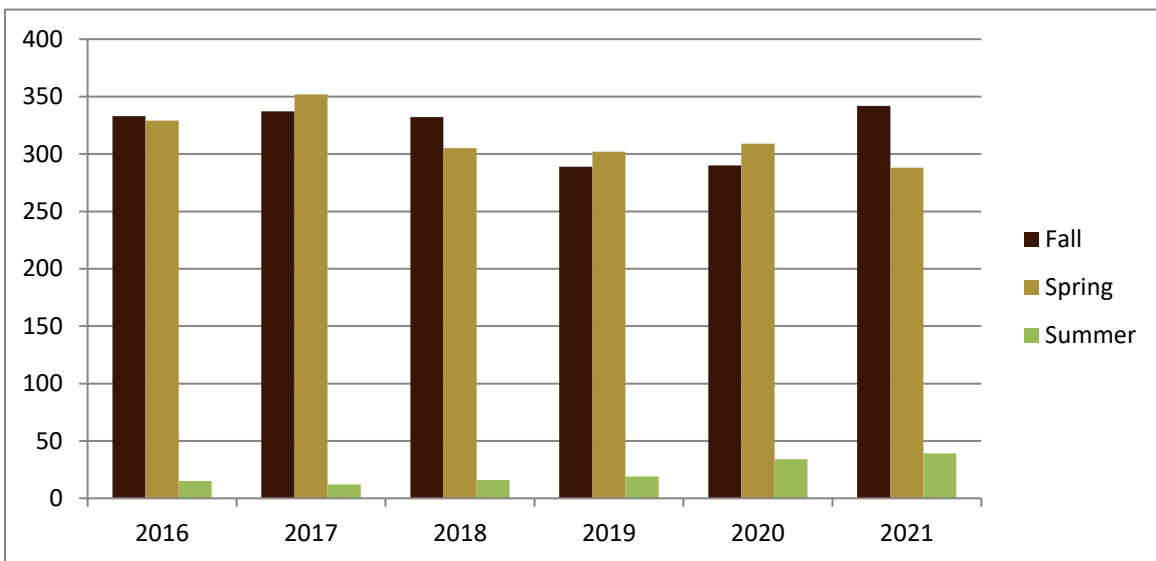

# SMSU Communication Studies Program

## Course Data

Academic Years 2016 to 2021

Enrolled by Term						
	2016	2017	2018	2019	2020	2021
Fall	333	337	332	289	290	342
Spring	329	352	305	302	309	288
Summer	15	12	16	19	34	39
<b>Grand Total</b>	<b>677</b>	<b>701</b>	<b>653</b>	<b>610</b>	<b>633</b>	<b>669</b>