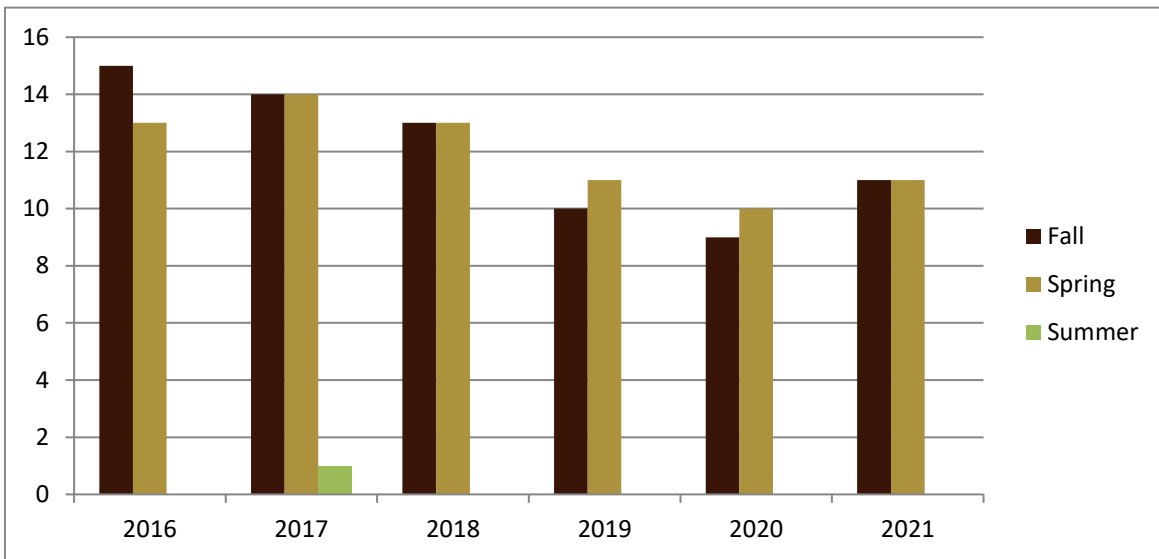

SMSU Computer Science Program

Course Data

Academic Years 2016 to 2021

Enrolled by Term						
	2016	2017	2018	2019	2020	2021
Fall	273	303	190	178	110	138
Spring	243	249	209	176	143	157
Summer		13				
Grand Total	516	565	399	354	253	295

SMSU Computer Science Program

Course Data

Academic Years 2016 to 2021

Courses by Term						
	2016	2017	2018	2019	2020	2021
Fall	15	14	13	10	9	11
Spring	13	14	13	11	10	11
Summer		1				
Grand Total	28	29	26	21	19	22