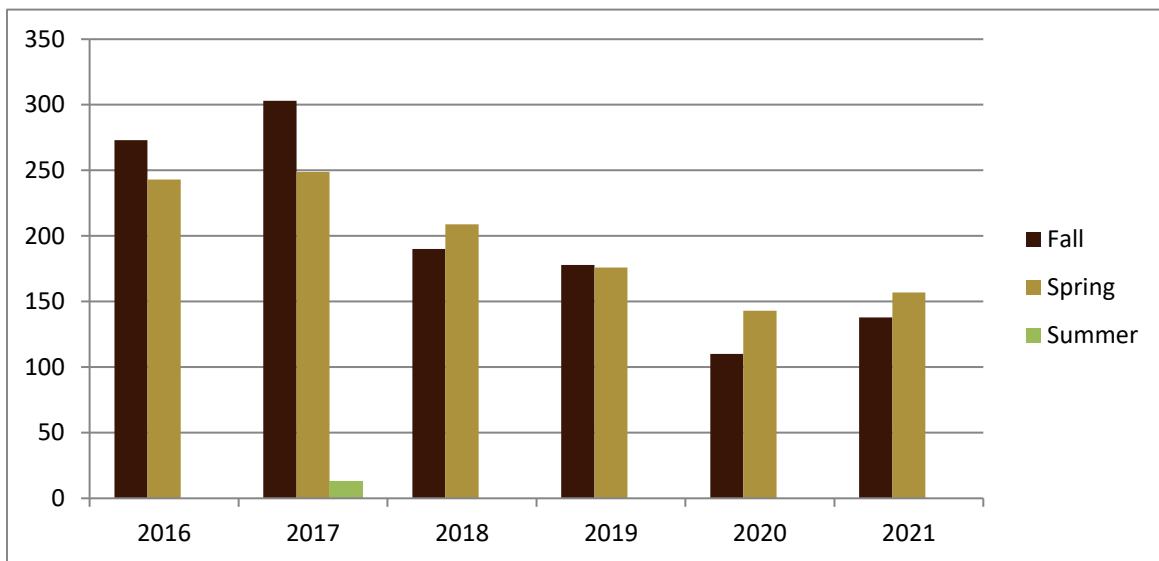

SMSU Computer Science Program

Course Data

Academic Years 2016 to 2021

Enrolled by Term						
	2016	2017	2018	2019	2020	2021
Fall	273	303	190	178	110	138
Spring	243	249	209	176	143	157
Summer		13				
Grand Total	516	565	399	354	253	295

SMSU Computer Science Program

Course Data

Academic Years 2016 to 2021

Courses by Term						
	2016	2017	2018	2019	2020	2021
Fall	15	14	13	10	9	11
Spring	13	14	13	11	10	11
Summer		1				
Grand Total	28	29	26	21	19	22