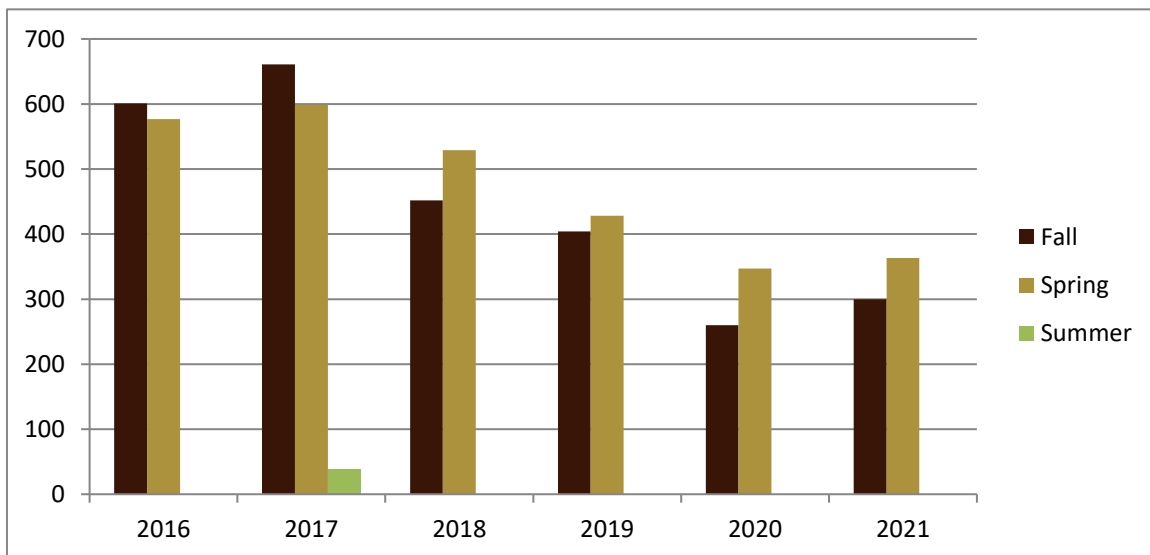

SMSU Computer Science Program

Course Data

Academic Years 2016 to 2021

Credit Hours by Term						
	2016	2017	2018	2019	2020	2021
Fall	601	661	452	404	260	300
Spring	577	599	529	428	347	363
Summer		39				
Grand Total	1,178	1,299	981	832	607	663