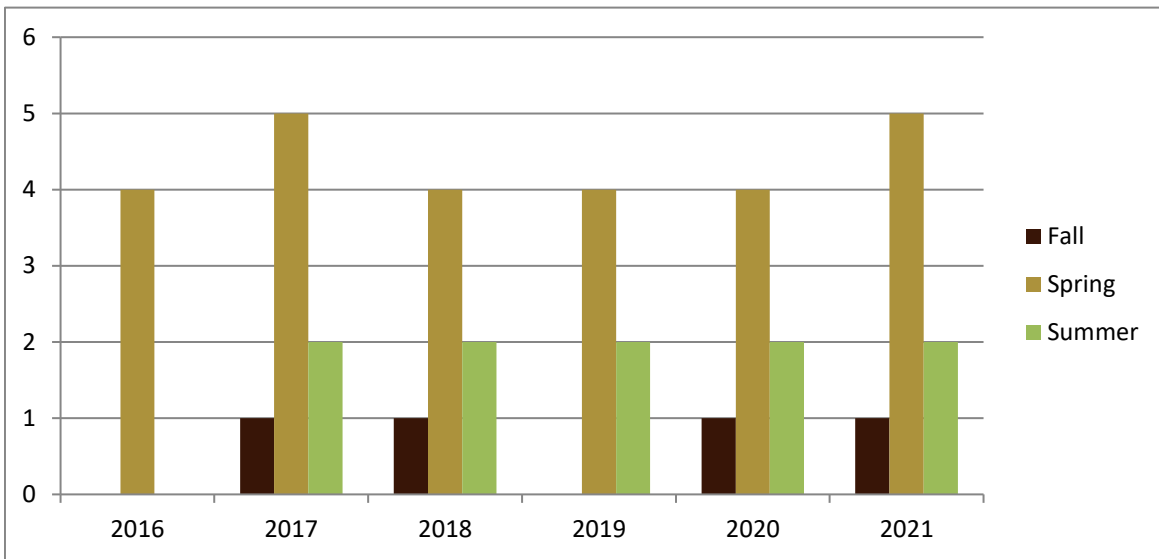

SMSU Early Childhood Special Education Program

Course Data

Academic Years 2016 to 2021

Enrolled by Term						
	2016	2017	2018	2019	2020	2021
Fall		3	2		1	5
Spring	31	42	44	46	42	38
Summer		16	25	23	22	25
Grand Total	31	61	71	69	65	68

SMSU Early Childhood Special Education Program

Course Data

Academic Years 2016 to 2021

Courses by Term						
	2016	2017	2018	2019	2020	2021
Fall		1	1		1	1
Spring	4	5	4	4	4	5
Summer		2	2	2	2	2
Grand Total	4	8	7	6	7	8