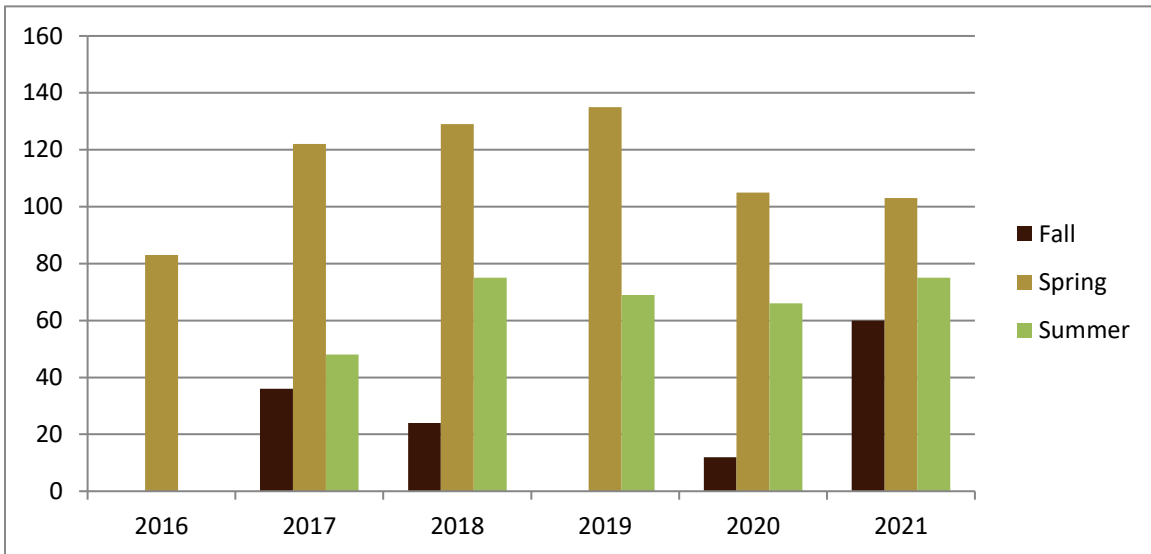

SMSU Early Childhood Special Education Program

Course Data

Academic Years 2016 to 2021

Enrolled by Term						
	2016	2017	2018	2019	2020	2021
Fall		3	2		1	5
Spring	31	42	44	46	42	38
Summer		16	25	23	22	25
Grand Total	31	61	71	69	65	68

SMSU Early Childhood Special Education Program

Course Data

Academic Years 2016 to 2021

Courses by Term						
	2016	2017	2018	2019	2020	2021
Fall		1	1		1	1
Spring	4	5	4	4	4	5
Summer		2	2	2	2	2
Grand Total	4	8	7	6	7	8

SMSU Early Childhood Special Education Program

Course Data

Academic Years 2016 to 2021

Credit Hours by Term						
	2016	2017	2018	2019	2020	2021
Fall		36	24		12	60
Spring	83	122	129	135	105	103
Summer		48	75	69	66	75
Grand Total	83	206	228	204	183	238