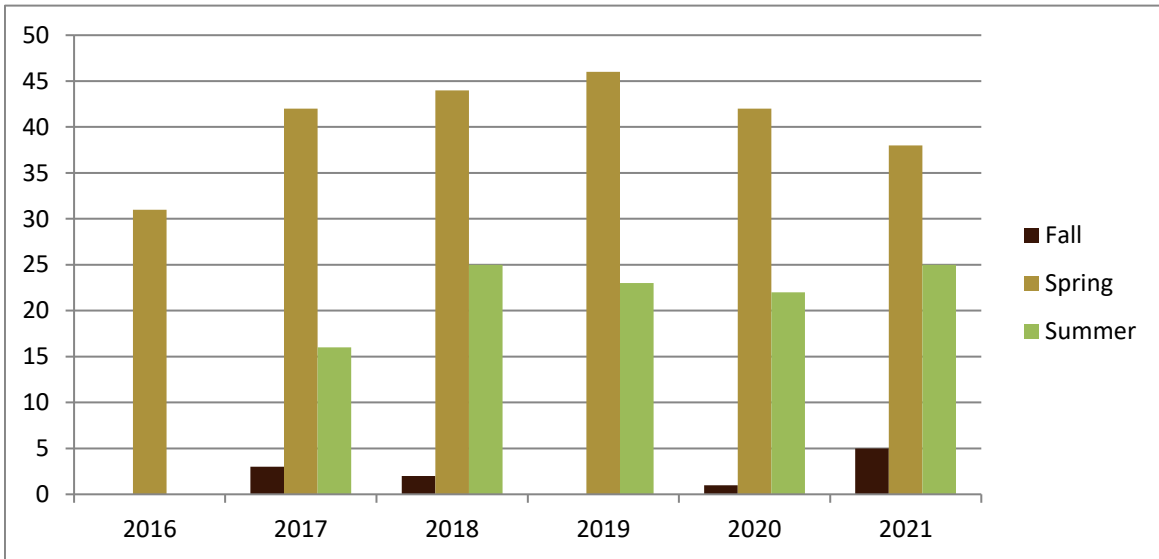

SMSU Early Childhood Special Education Program

Course Data

Academic Years 2016 to 2021

Enrolled by Term						
	2016	2017	2018	2019	2020	2021
Fall		3	2		1	5
Spring	31	42	44	46	42	38
Summer		16	25	23	22	25
Grand Total	31	61	71	69	65	68

SMSU Early Childhood Special Education Program

Course Data

Academic Years 2016 to 2021

Courses by Term						
	2016	2017	2018	2019	2020	2021
Fall		1	1		1	1
Spring	4	5	4	4	4	5
Summer		2	2	2	2	2
Grand Total	4	8	7	6	7	8