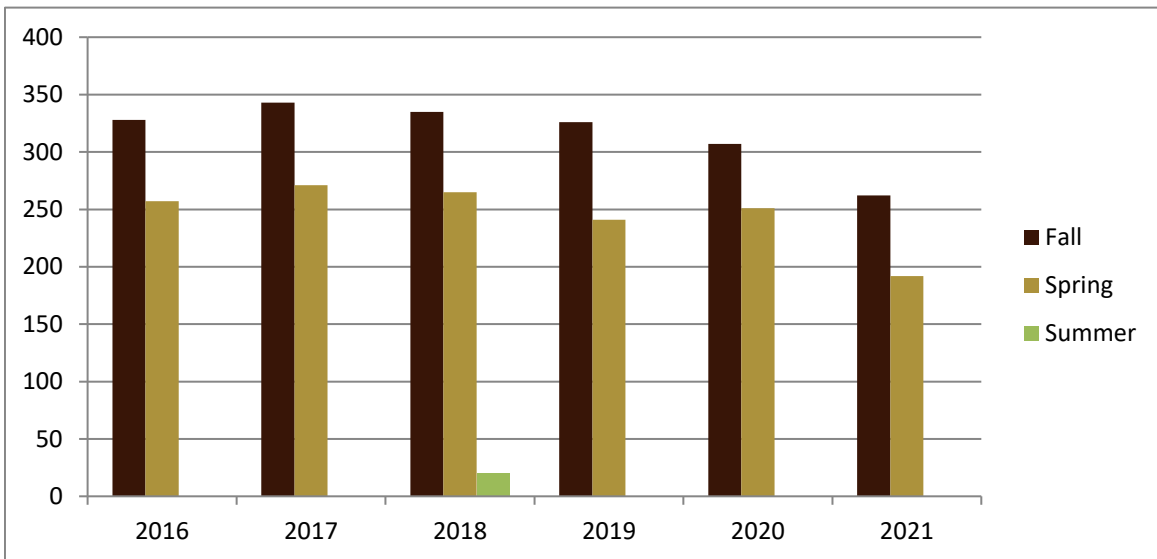

SMSU Environmental Science Program

Course Data

Academic Years 2016 to 2021

Enrolled by Term						
	2016	2017	2018	2019	2020	2021
Fall	328	343	335	326	307	262
Spring	257	271	265	241	251	192
Summer			20			
Grand Total	585	614	620	567	558	454

SMSU Environmental Science Program

Course Data

Academic Years 2016 to 2021

Courses by Term						
	2016	2017	2018	2019	2020	2021
Fall	13	14	12	15	13	15
Spring	11	12	12	11	12	14
Summer			2			
Grand Total	24	26	26	26	25	29