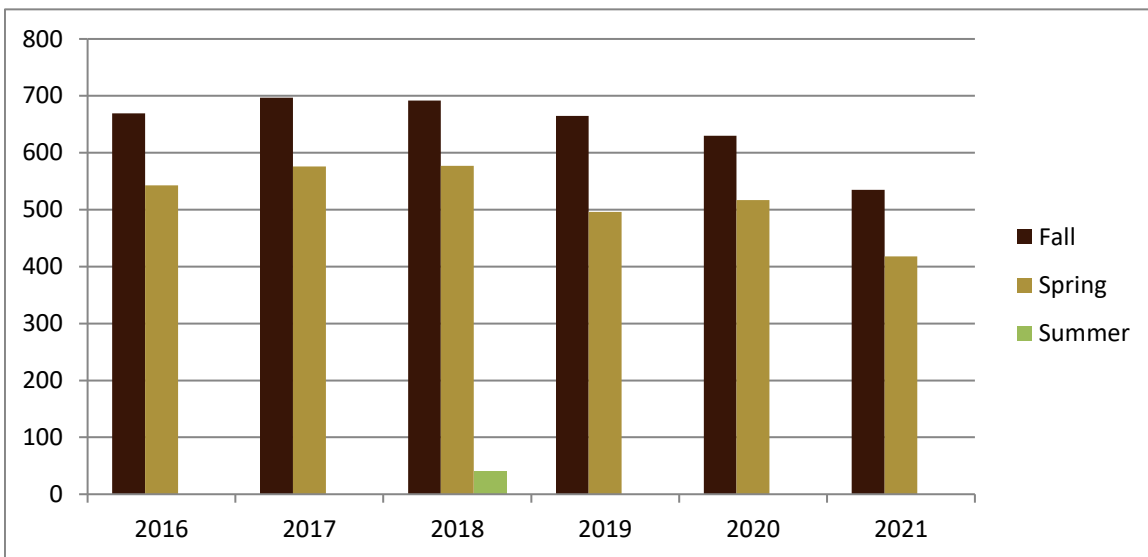

SMSU Environmental Science Program

Course Data

Academic Years 2016 to 2021

Courses by Term						
	2016	2017	2018	2019	2020	2021
Fall	13	14	12	15	13	15
Spring	11	12	12	11	12	14
Summer			2			
Grand Total	24	26	26	26	25	29

SMSU Environmental Science Program

Course Data

Academic Years 2016 to 2021

Credit Hours by Term						
	2016	2017	2018	2019	2020	2021
Fall	669	697	692	665	630	535
Spring	543	576	577	496	517	418
Summer			40			
Grand Total	1,212	1,273	1,309	1,161	1,147	953