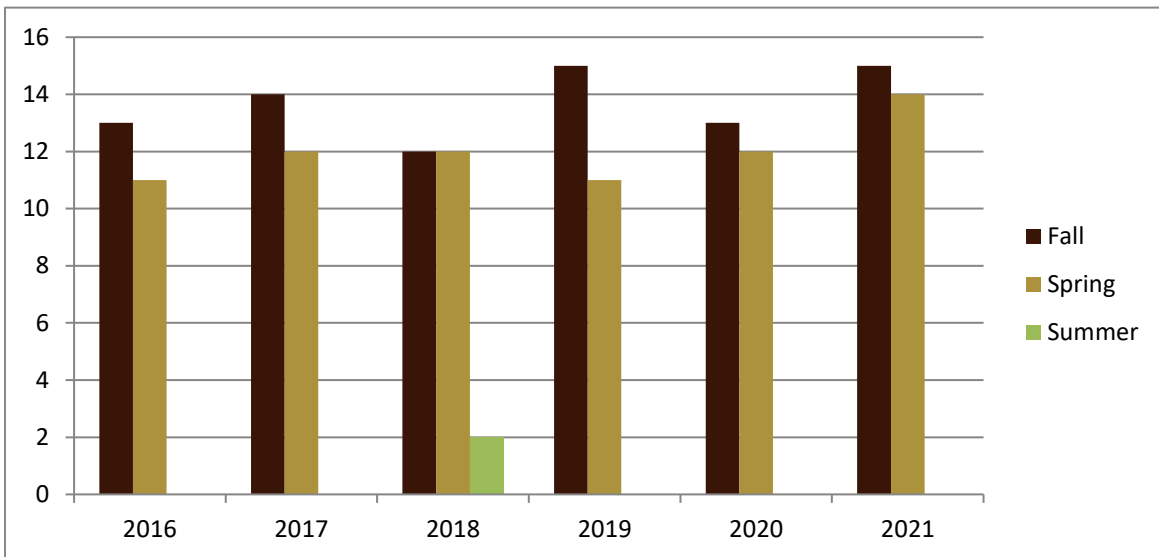

SMSU Environmental Science Program

Course Data

Academic Years 2016 to 2021

Enrolled by Term						
	2016	2017	2018	2019	2020	2021
Fall	328	343	335	326	307	262
Spring	257	271	265	241	251	192
Summer			20			
Grand Total	585	614	620	567	558	454

SMSU Environmental Science Program

Course Data

Academic Years 2016 to 2021

Courses by Term						
	2016	2017	2018	2019	2020	2021
Fall	13	14	12	15	13	15
Spring	11	12	12	11	12	14
Summer			2			
Grand Total	24	26	26	26	25	29