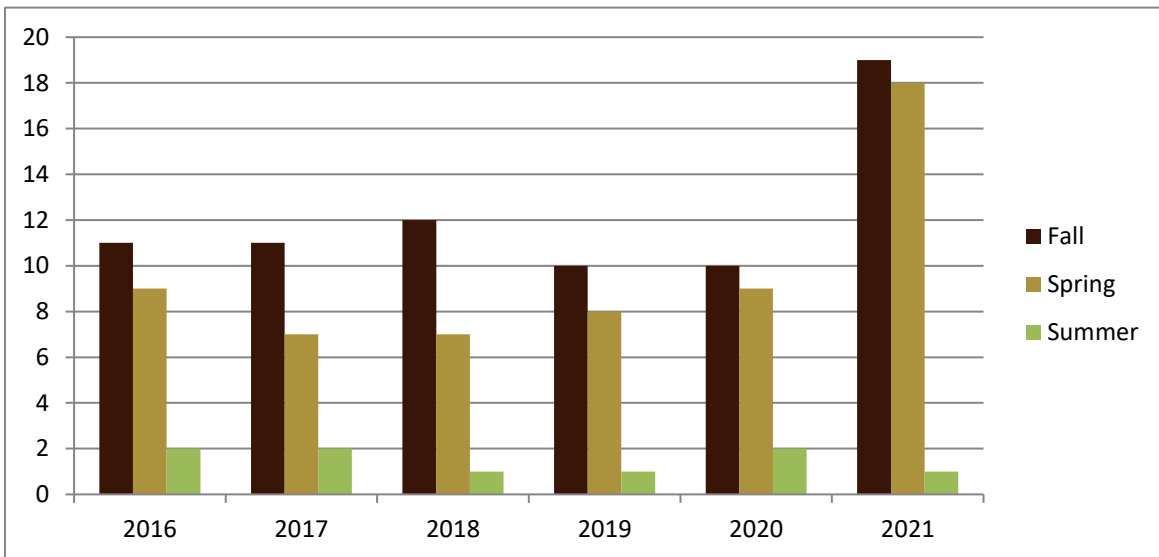

SMSU History Program

Course Data

Academic Years 2016 to 2021

Courses by Term						
	2016	2017	2018	2019	2020	2021
Fall	11	11	12	10	10	19
Spring	9	7	7	8	9	18
Summer	2	2	1	1	2	1
Grand Total	22	20	20	19	21	38