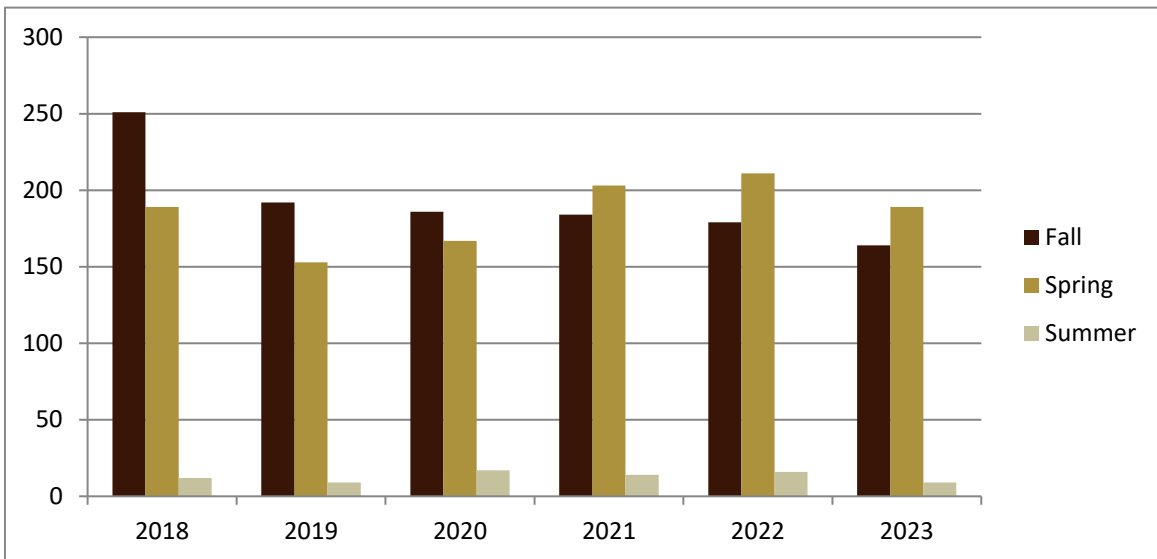

SMSU History Program

Course Data

Academic Years 2018 to 2023

Enrolled by Term						
	2018	2019	2020	2021	2022	2023
Fall	251	192	186	184	179	164
Spring	189	153	167	203	211	189
Summer	12	9	17	14	16	9
Grand Total	452	354	370	401	406	362

SMSU History Program

Course Data

Academic Years 2018 to 2023

Courses by Term						
	2018	2019	2020	2021	2022	2023
Fall	12	10	10	19	15	15
Spring	7	8	9	18	18	15
Summer	1	1	2	1	1	1
Grand Total	20	19	21	38	34	31

SMSU History Program

Course Data

Academic Years 2018 to 2023

Credit Hours by Term						
	2018	2019	2020	2021	2022	2023
Fall	753	576	558	552	537	492
Spring	567	459	501	609	633	567
Summer	36	27	51	42	48	27
Grand Total	1,356	1,062	1,110	1,203	1,218	1,086