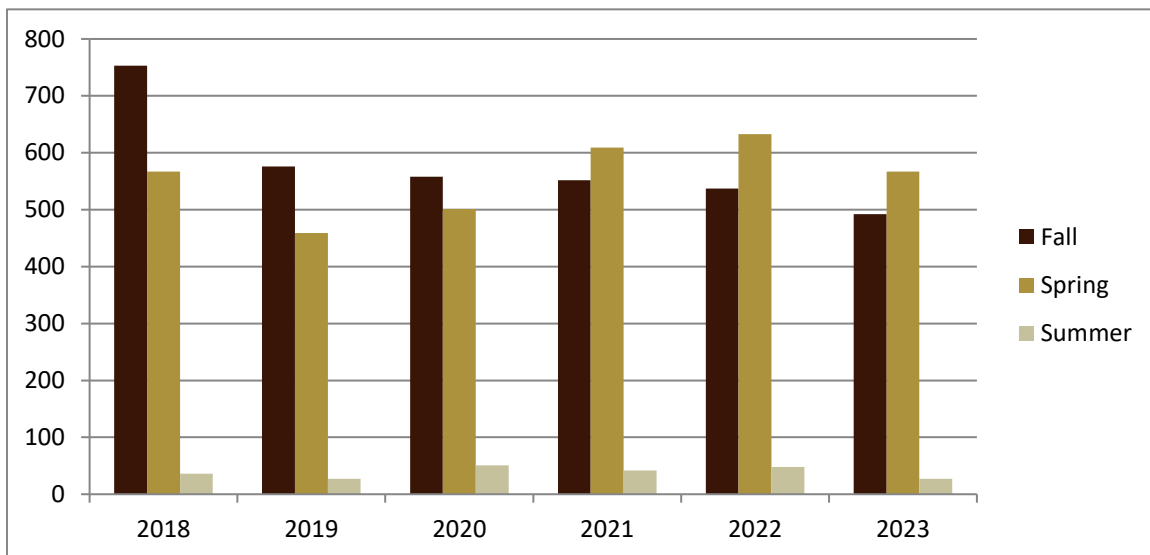

SMSU History Program

Course Data

Academic Years 2018 to 2023

Enrolled by Term						
	2018	2019	2020	2021	2022	2023
Fall	251	192	186	184	179	164
Spring	189	153	167	203	211	189
Summer	12	9	17	14	16	9
Grand Total	452	354	370	401	406	362

SMSU History Program

Course Data

Academic Years 2018 to 2023

Courses by Term						
	2018	2019	2020	2021	2022	2023
Fall	12	10	10	19	15	15
Spring	7	8	9	18	18	15
Summer	1	1	2	1	1	1
Grand Total	20	19	21	38	34	31

SMSU History Program

Course Data

Academic Years 2018 to 2023

Credit Hours by Term						
	2018	2019	2020	2021	2022	2023
Fall	753	576	558	552	537	492
Spring	567	459	501	609	633	567
Summer	36	27	51	42	48	27
Grand Total	1,356	1,062	1,110	1,203	1,218	1,086

SMSU History Program

Course Data

Academic Years 2018 to 2023

Credit Hours by Level						
	2018	2019	2020	2021	2022	2023
2-Lower 2	825	636	669	729	711	642
3-Upper 3	504	390	414	453	480	408
4-Upper 4	27	36	27	21	27	36
Grand Total	1,356	1,062	1,110	1,203	1,218	1,086