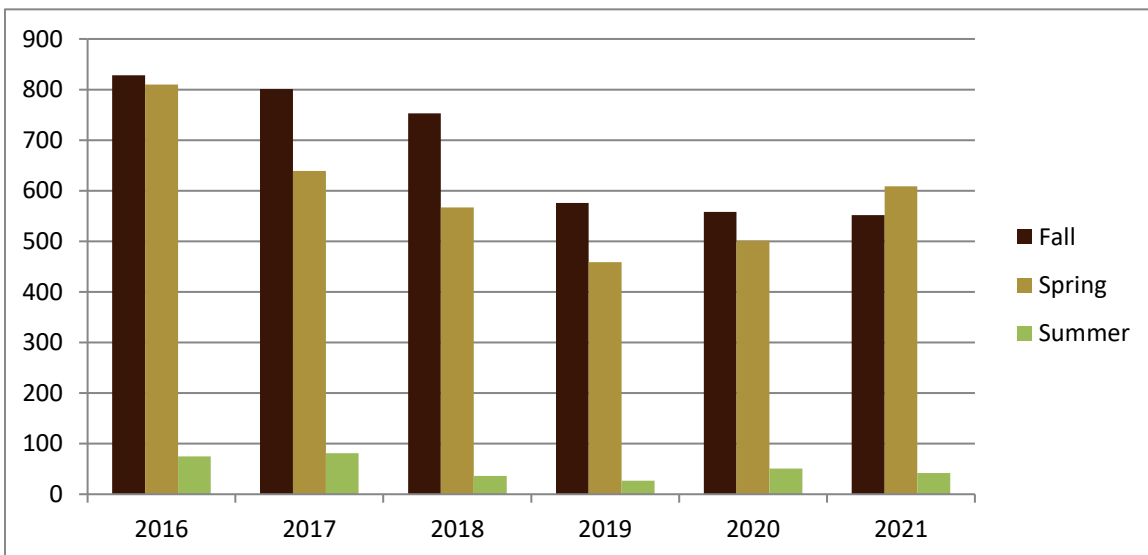

SMSU History Program

Course Data

Academic Years 2016 to 2021

Credit Hours by Term						
	2016	2017	2018	2019	2020	2021
Fall	828	801	753	576	558	552
Spring	810	639	567	459	501	609
Summer	75	81	36	27	51	42
Grand Total	1,713	1,521	1,356	1,062	1,110	1,203