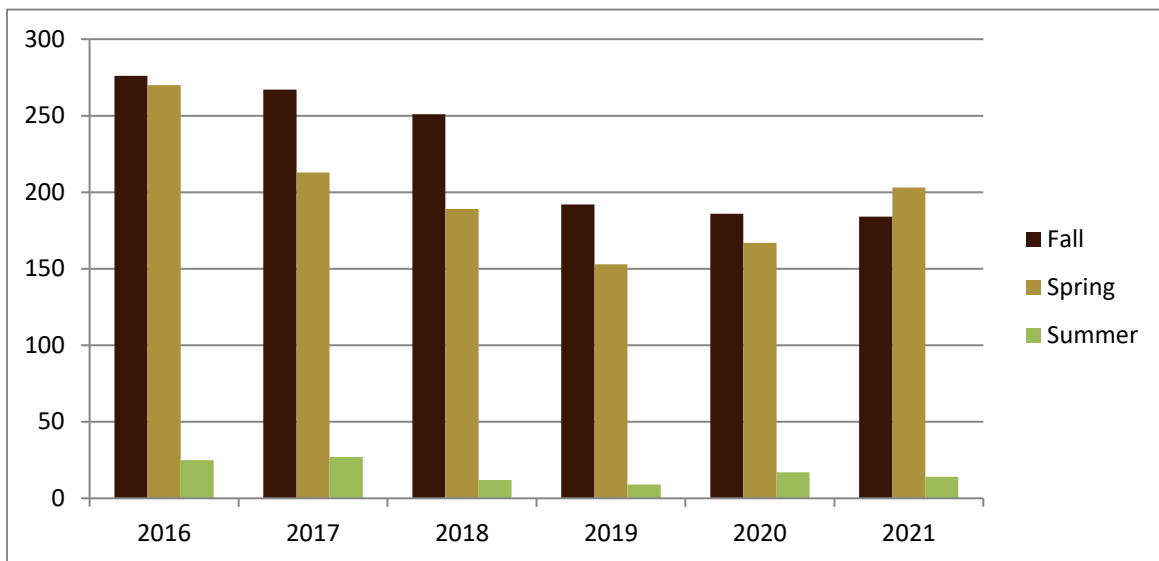

# SMSU History Program

## Course Data

Academic Years 2016 to 2021

Enrolled by Term						
	2016	2017	2018	2019	2020	2021
Fall	276	267	251	192	186	184
Spring	270	213	189	153	167	203
Summer	25	27	12	9	17	14
<b>Grand Total</b>	<b>571</b>	<b>507</b>	<b>452</b>	<b>354</b>	<b>370</b>	<b>401</b>