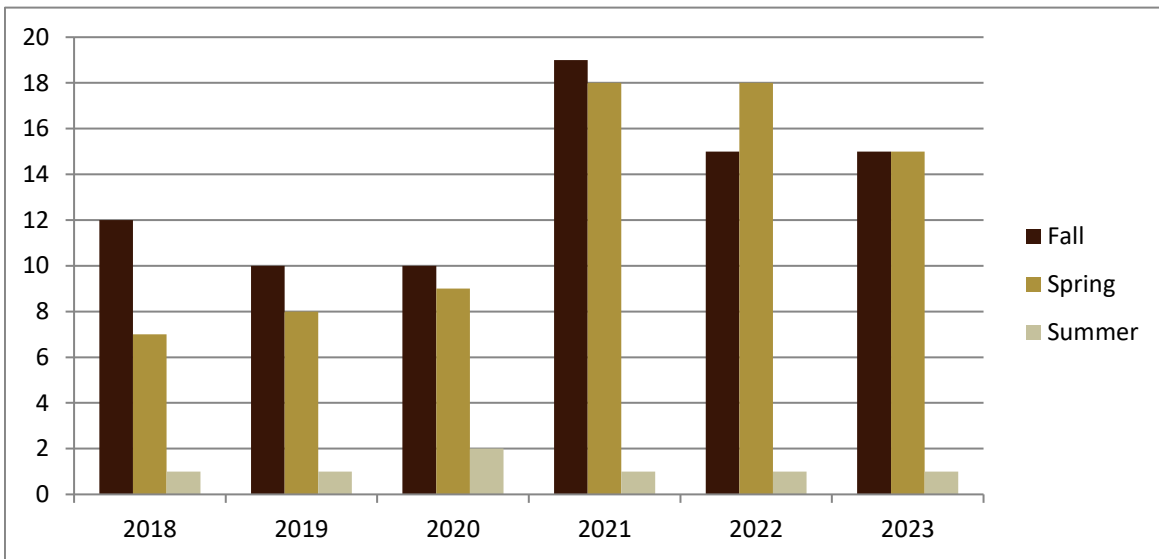

SMSU History Program

Course Data

Academic Years 2018 to 2023

Enrolled by Term						
	2018	2019	2020	2021	2022	2023
Fall	251	192	186	184	179	164
Spring	189	153	167	203	211	189
Summer	12	9	17	14	16	9
Grand Total	452	354	370	401	406	362

SMSU History Program

Course Data

Academic Years 2018 to 2023

Courses by Term						
	2018	2019	2020	2021	2022	2023
Fall	12	10	10	19	15	15
Spring	7	8	9	18	18	15
Summer	1	1	2	1	1	1
Grand Total	20	19	21	38	34	31

SMSU History Program

Course Data

Academic Years 2018 to 2023

Credit Hours by Term						
	2018	2019	2020	2021	2022	2023
Fall	753	576	558	552	537	492
Spring	567	459	501	609	633	567
Summer	36	27	51	42	48	27
Grand Total	1,356	1,062	1,110	1,203	1,218	1,086