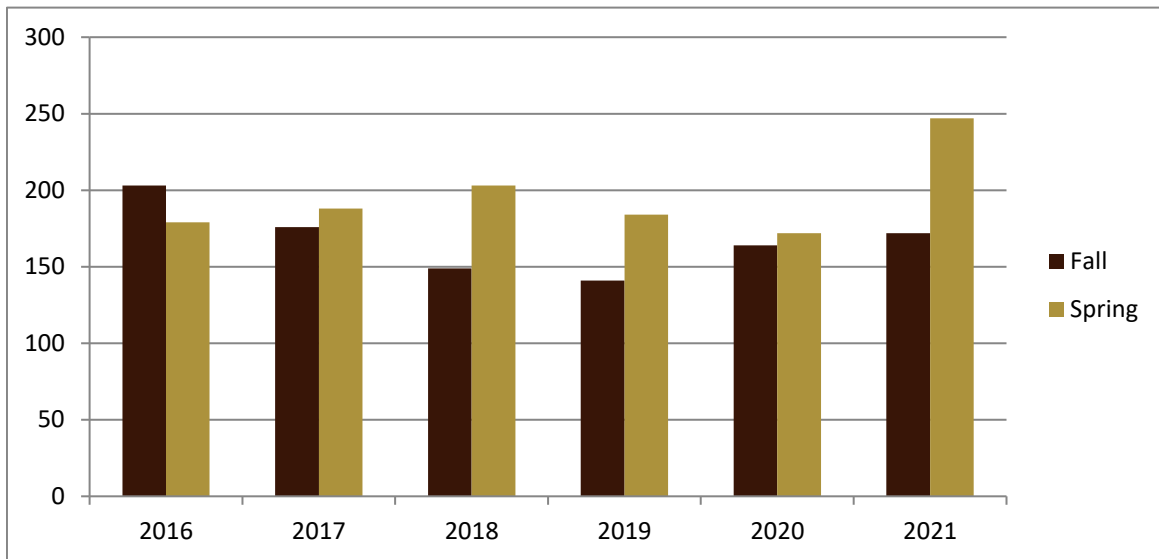

# SMSU Justice Administration Program

## Course Data

Academic Years 2016 to 2021

Enrolled by Term						
	2016	2017	2018	2019	2020	2021
Fall	203	176	149	141	164	172
Spring	179	188	203	184	172	247
<b>Grand Total</b>	<b>382</b>	<b>364</b>	<b>352</b>	<b>325</b>	<b>336</b>	<b>419</b>