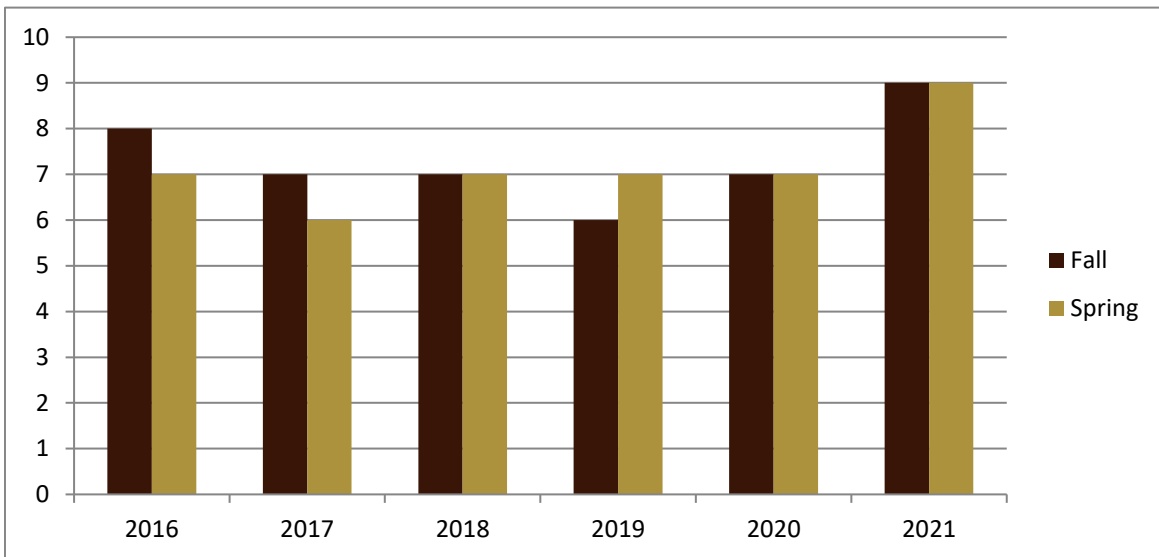

SMSU Justice Administration Program

Course Data

Academic Years 2016 to 2021

Courses by Term						
	2016	2017	2018	2019	2020	2021
Fall	8	7	7	6	7	9
Spring	7	6	7	7	7	9
Grand Total	15	13	14	13	14	18