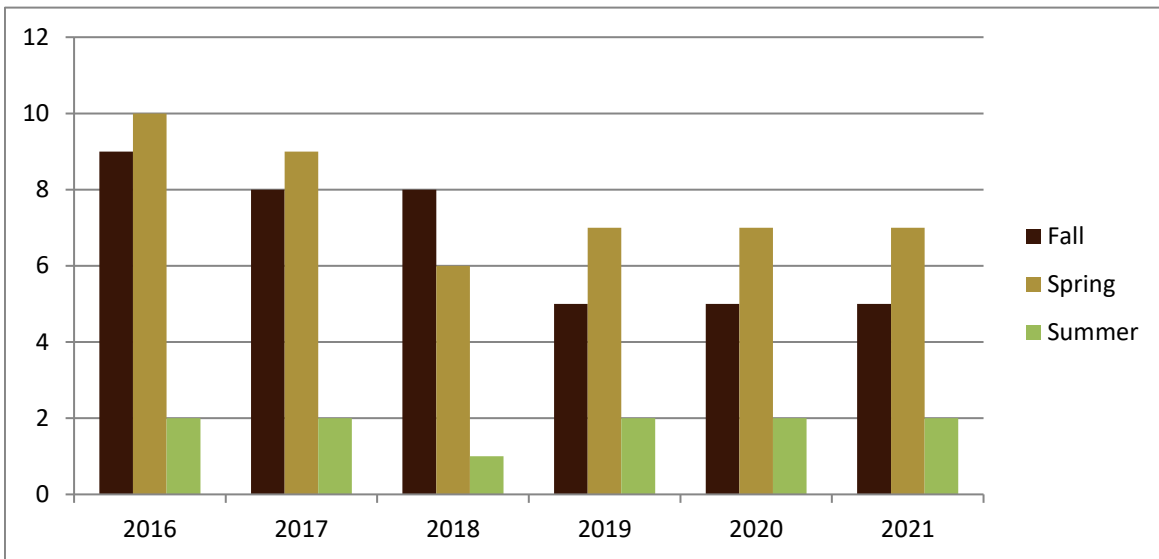

SMSU Philosophy Program

Course Data

Academic Years 2016 to 2021

Courses by Term						
	2016	2017	2018	2019	2020	2021
Fall	9	8	8	5	5	5
Spring	10	9	6	7	7	7
Summer	2	2	1	2	2	2
Grand Total	21	19	15	14	14	14