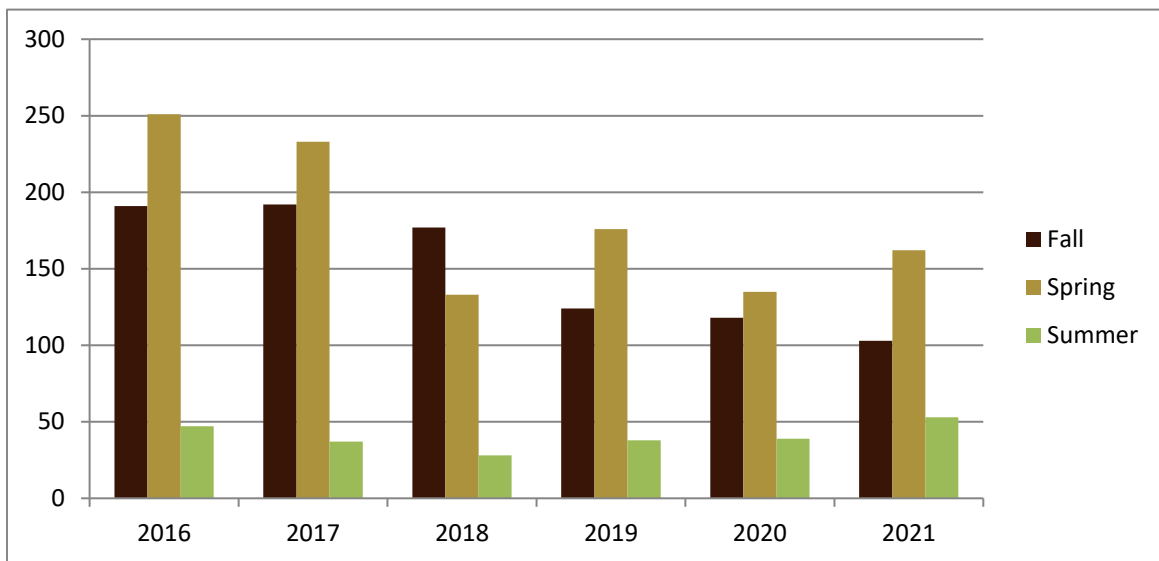

## Course Data

Academic Years 2016 to 2021

Enrolled by Term						
	2016	2017	2018	2019	2020	2021
Fall	191	192	177	124	118	103
Spring	251	233	133	176	135	162
Summer	47	37	28	38	39	53
<b>Grand Total</b>	<b>489</b>	<b>462</b>	<b>338</b>	<b>338</b>	<b>292</b>	<b>318</b>