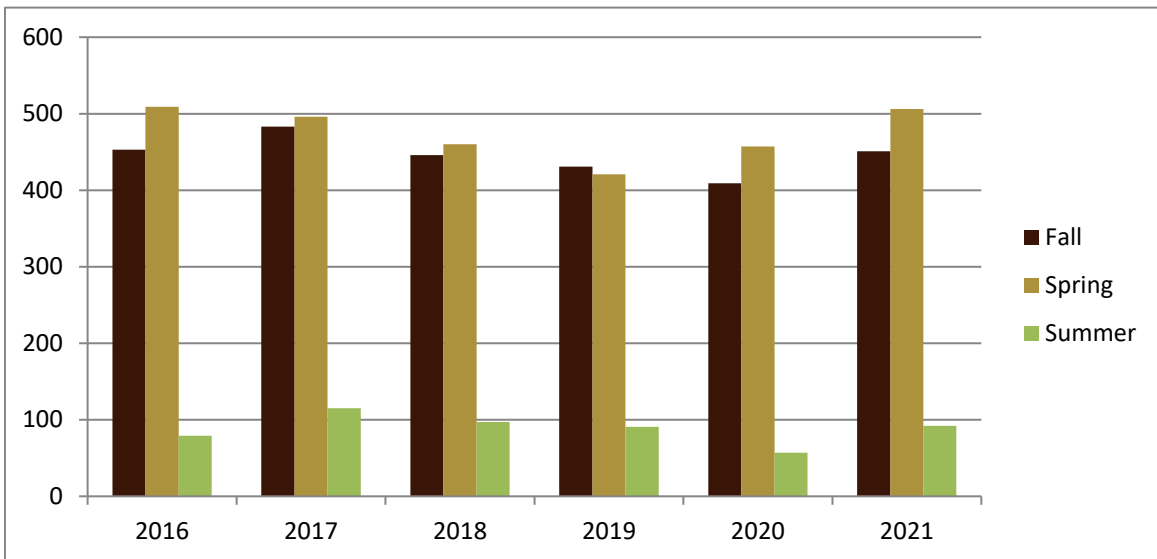

## Course Data

Academic Years 2016 to 2021

Enrolled by Term						
	2016	2017	2018	2019	2020	2021
Fall	453	483	446	431	409	451
Spring	509	496	460	421	457	506
Summer	79	115	97	91	57	92
<b>Grand Total</b>	<b>1,041</b>	<b>1,094</b>	<b>1,003</b>	<b>943</b>	<b>923</b>	<b>1,049</b>