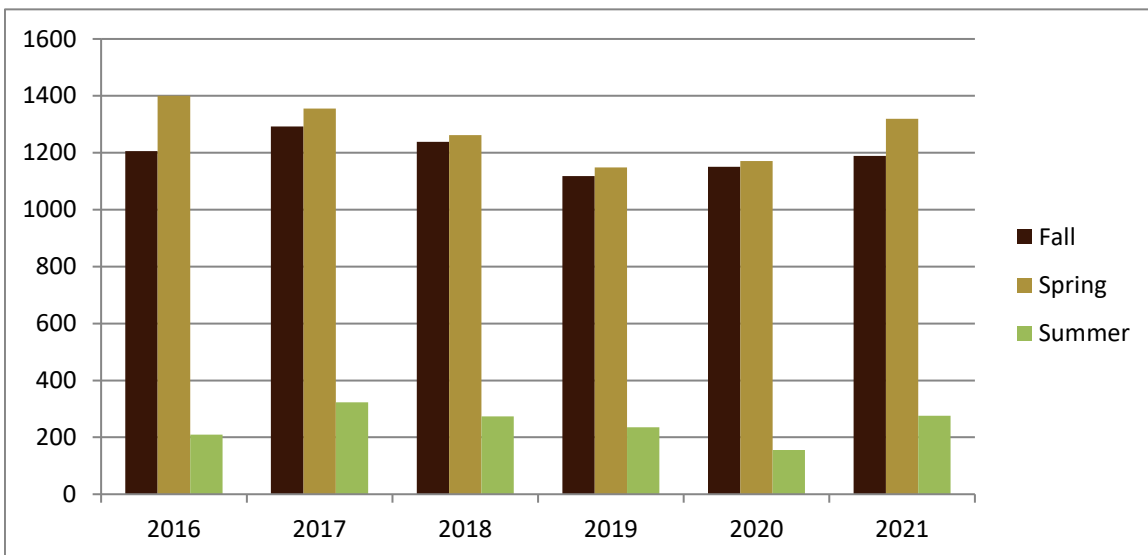

SMSU Psychology Program

Course Data

Academic Years 2016 to 2021

Credit Hours by Term						
	2016	2017	2018	2019	2020	2021
Fall	1,206	1,292	1,238	1,118	1,151	1,189
Spring	1,400	1,355	1,262	1,149	1,171	1,319
Summer	209	323	273	235	155	276
Grand Total	2,815	2,970	2,773	2,502	2,477	2,784