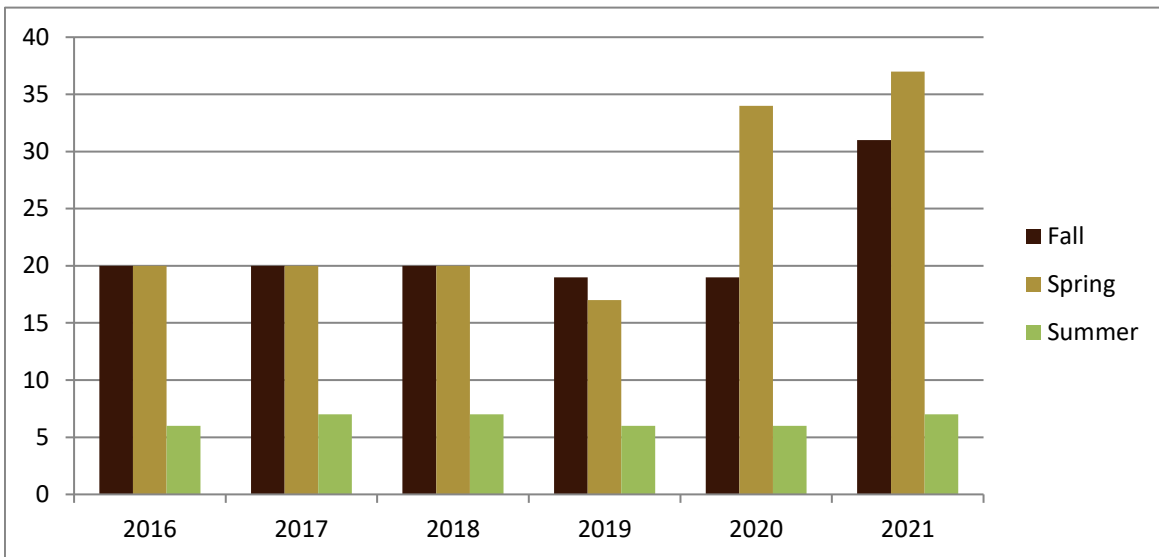

SMSU Psychology Program

Course Data

Academic Years 2016 to 2021

Courses by Term						
	2016	2017	2018	2019	2020	2021
Fall	20	20	20	19	19	31
Spring	20	20	20	17	34	37
Summer	6	7	7	6	6	7
Grand Total	46	47	47	42	59	75