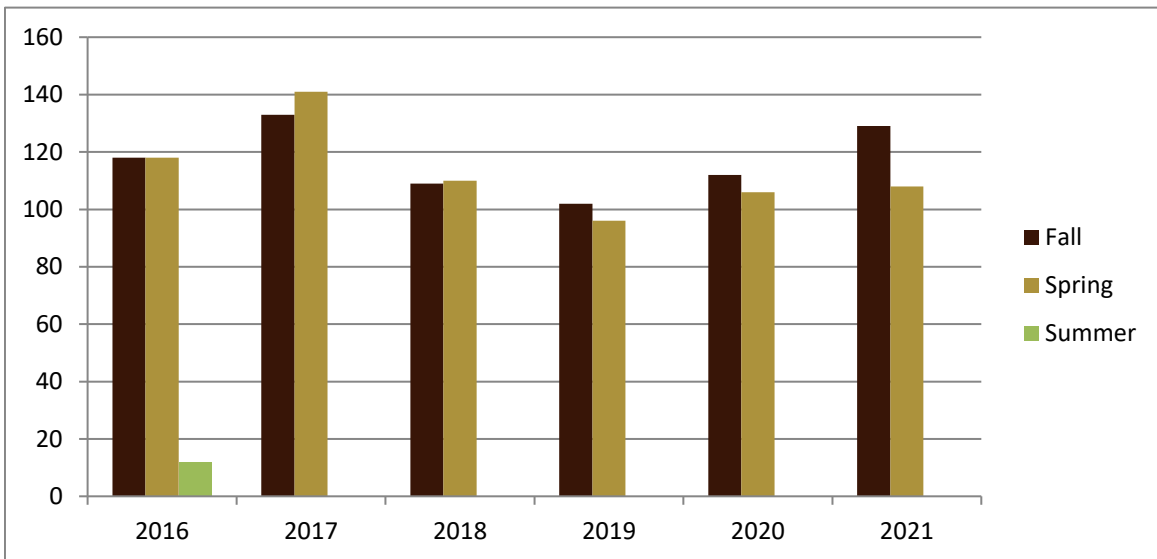

SMSU Social Work Program

Course Data

Academic Years 2016 to 2021

Enrolled by Term						
	2016	2017	2018	2019	2020	2021
Fall	118	133	109	102	112	129
Spring	118	141	110	96	106	108
Summer	12					
Grand Total	248	274	219	198	218	237

SMSU Social Work Program

Course Data

Academic Years 2016 to 2021

Courses by Term						
	2016	2017	2018	2019	2020	2021
Fall	8	8	7	8	8	9
Spring	7	7	7	7	8	7
Summer	1					
Grand Total	16	15	14	15	16	16

SMSU Social Work Program

Course Data

Academic Years 2016 to 2021

Credit Hours by Term						
	2016	2017	2018	2019	2020	2021
Fall	330	363	289	276	312	359
Spring	438	525	450	372	384	414
Summer	36					
Grand Total	804	888	739	648	696	773