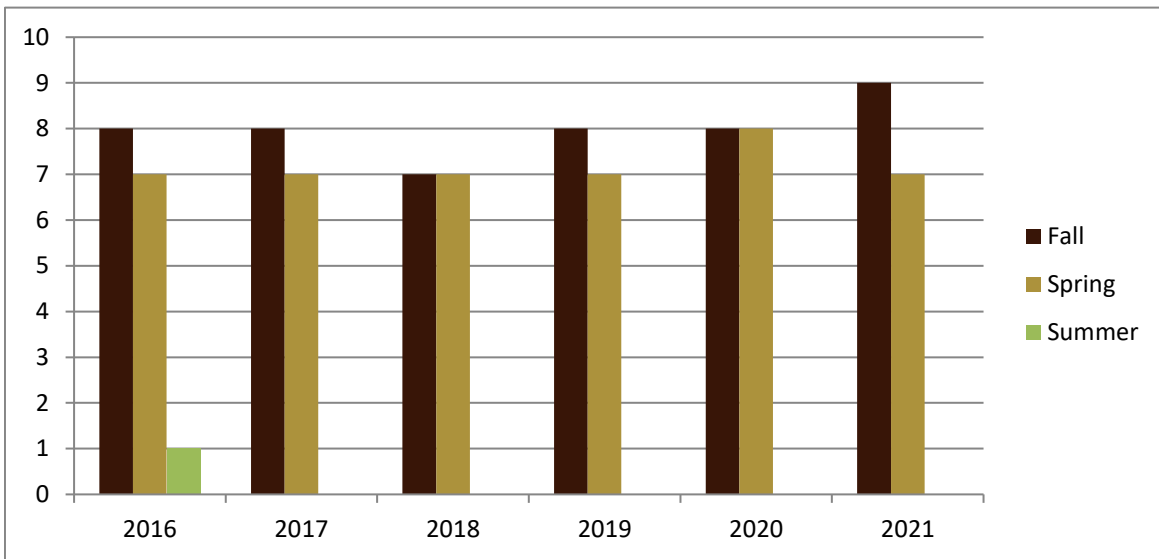

SMSU Social Work Program

Course Data

Academic Years 2016 to 2021

Enrolled by Term						
	2016	2017	2018	2019	2020	2021
Fall	118	133	109	102	112	129
Spring	118	141	110	96	106	108
Summer	12					
Grand Total	248	274	219	198	218	237

SMSU Social Work Program

Course Data

Academic Years 2016 to 2021

Courses by Term						
	2016	2017	2018	2019	2020	2021
Fall	8	8	7	8	8	9
Spring	7	7	7	7	8	7
Summer	1					
Grand Total	16	15	14	15	16	16

SMSU Social Work Program

Course Data

Academic Years 2016 to 2021

Credit Hours by Term						
	2016	2017	2018	2019	2020	2021
Fall	330	363	289	276	312	359
Spring	438	525	450	372	384	414
Summer	36					
Grand Total	804	888	739	648	696	773