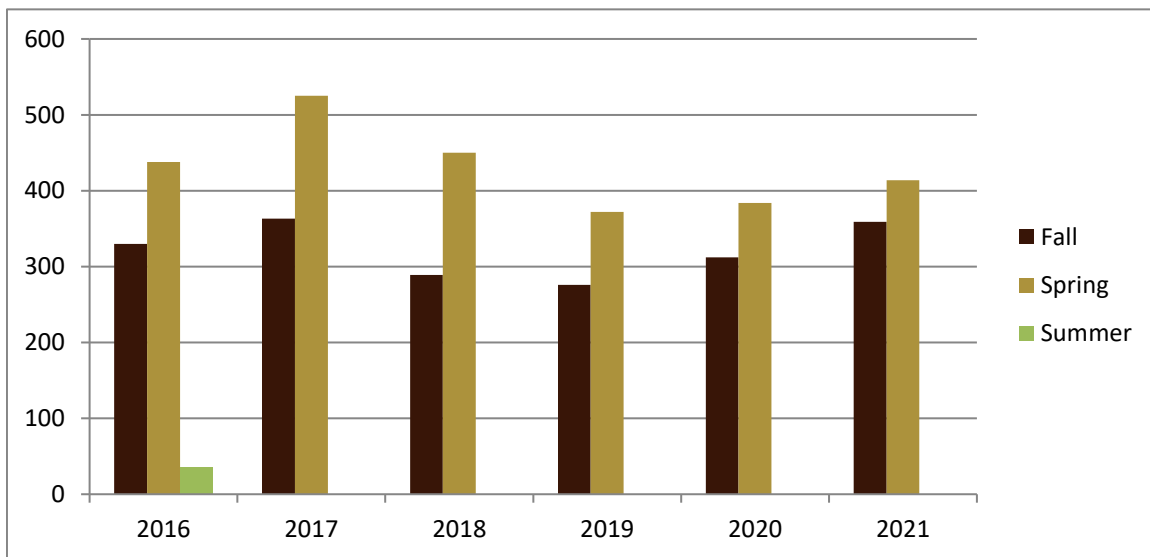

SMSU Social Work Program

Course Data

Academic Years 2016 to 2021

Enrolled by Term						
	2016	2017	2018	2019	2020	2021
Fall	118	133	109	102	112	129
Spring	118	141	110	96	106	108
Summer	12					
Grand Total	248	274	219	198	218	237

SMSU Social Work Program

Course Data

Academic Years 2016 to 2021

Courses by Term						
	2016	2017	2018	2019	2020	2021
Fall	8	8	7	8	8	9
Spring	7	7	7	7	8	7
Summer	1					
Grand Total	16	15	14	15	16	16

SMSU Social Work Program

Course Data

Academic Years 2016 to 2021

Credit Hours by Term						
	2016	2017	2018	2019	2020	2021
Fall	330	363	289	276	312	359
Spring	438	525	450	372	384	414
Summer	36					
Grand Total	804	888	739	648	696	773