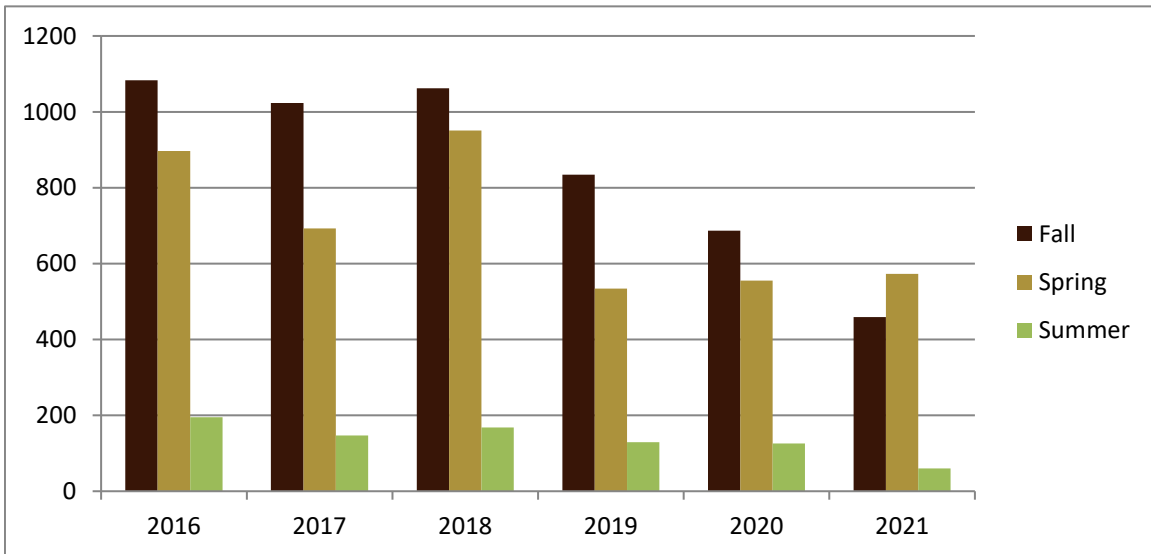

SMSU Sociology Program

Course Data

Academic Years 2016 to 2021

Enrolled by Term						
	2016	2017	2018	2019	2020	2021
Fall	361	341	354	278	229	153
Spring	299	231	317	178	185	191
Summer	65	49	56	43	42	20
Grand Total	725	621	727	499	456	364

SMSU Sociology Program

Course Data

Academic Years 2016 to 2021

Courses by Term						
	2016	2017	2018	2019	2020	2021
Fall	14	13	14	13	12	12
Spring	11	8	13	8	9	12
Summer	3	3	3	3	3	1
Grand Total	28	24	30	24	24	25

SMSU Sociology Program

Course Data

Academic Years 2016 to 2021

Credit Hours by Term						
	2016	2017	2018	2019	2020	2021
Fall	1,083	1,023	1,062	834	687	459
Spring	897	693	951	534	555	573
Summer	195	147	168	129	126	60
Grand Total	2,175	1,863	2,181	1,497	1,368	1,092