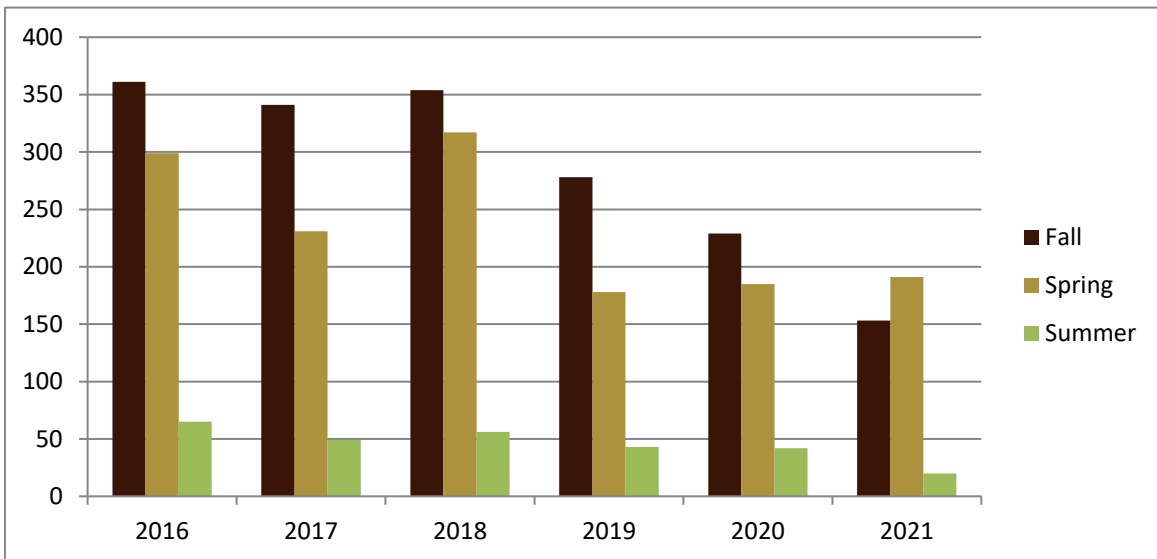

SMSU Sociology Program

Course Data

Academic Years 2016 to 2021

Enrolled by Term						
	2016	2017	2018	2019	2020	2021
Fall	361	341	354	278	229	153
Spring	299	231	317	178	185	191
Summer	65	49	56	43	42	20
Grand Total	725	621	727	499	456	364

SMSU Sociology Program

Course Data

Academic Years 2016 to 2021

Courses by Term						
	2016	2017	2018	2019	2020	2021
Fall	14	13	14	13	12	12
Spring	11	8	13	8	9	12
Summer	3	3	3	3	3	1
Grand Total	28	24	30	24	24	25

SMSU Sociology Program

Course Data

Academic Years 2016 to 2021

Credit Hours by Term						
	2016	2017	2018	2019	2020	2021
Fall	1,083	1,023	1,062	834	687	459
Spring	897	693	951	534	555	573
Summer	195	147	168	129	126	60
Grand Total	2,175	1,863	2,181	1,497	1,368	1,092