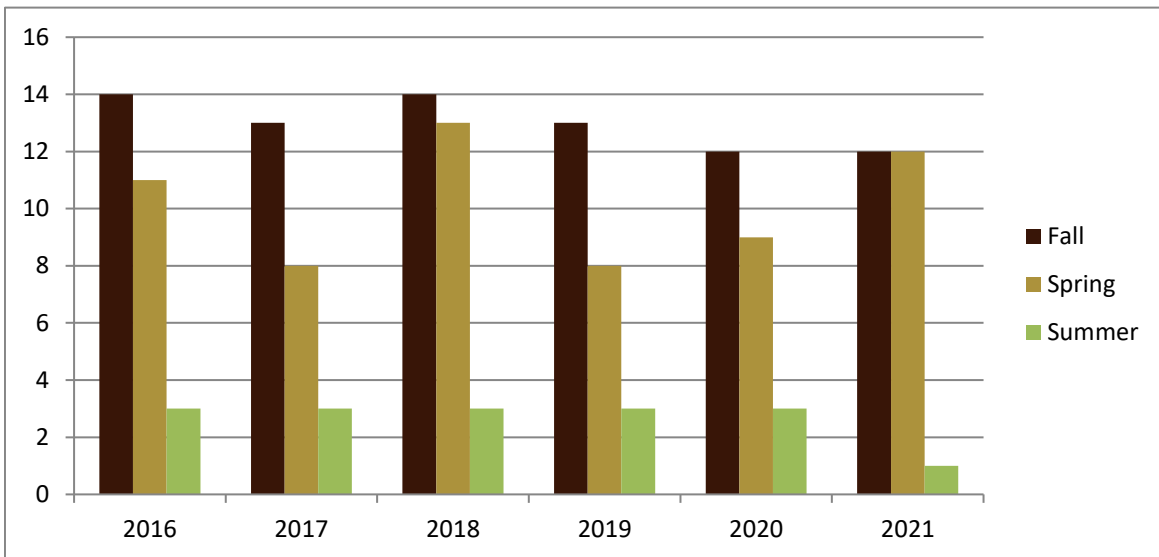

SMSU Sociology Program

Course Data

Academic Years 2016 to 2021

Enrolled by Term						
	2016	2017	2018	2019	2020	2021
Fall	361	341	354	278	229	153
Spring	299	231	317	178	185	191
Summer	65	49	56	43	42	20
Grand Total	725	621	727	499	456	364

SMSU Sociology Program

Course Data

Academic Years 2016 to 2021

Courses by Term						
	2016	2017	2018	2019	2020	2021
Fall	14	13	14	13	12	12
Spring	11	8	13	8	9	12
Summer	3	3	3	3	3	1
Grand Total	28	24	30	24	24	25

SMSU Sociology Program

Course Data

Academic Years 2016 to 2021

Credit Hours by Term						
	2016	2017	2018	2019	2020	2021
Fall	1,083	1,023	1,062	834	687	459
Spring	897	693	951	534	555	573
Summer	195	147	168	129	126	60
Grand Total	2,175	1,863	2,181	1,497	1,368	1,092