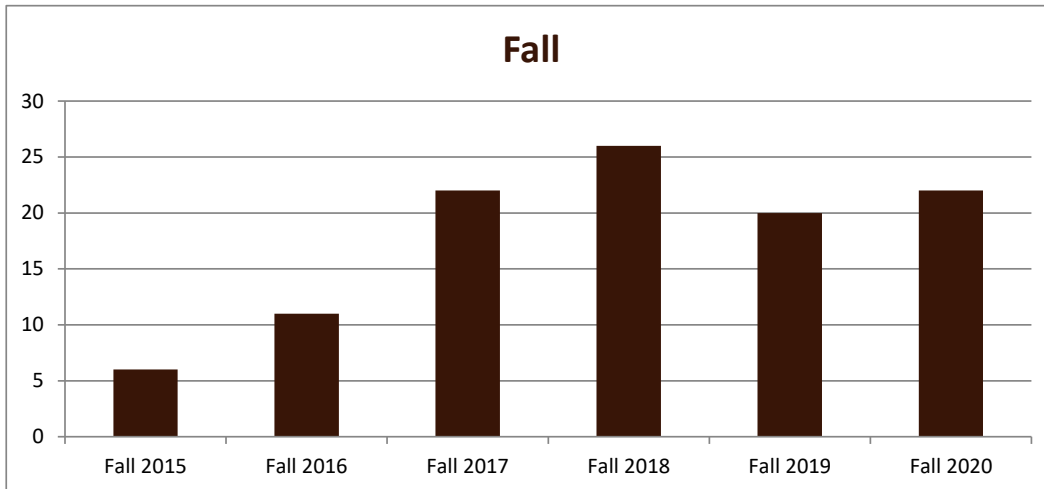

SMSU Agricultural Education Program Data

Majors Enrolled

Academic Years 2015-16 to 2020-21

Using Fall Semester data (Fall 2015 to Fall 2020) for Term specific measures

Enrollment by Term						
	2016	2017	2018	2019	2020	2021
Fall	6	11	22	26	20	22
Spring	5	11	16	23	22	16
Summer		4	2	12	7	2

SMSU Agricultural Education Program Data

Majors Enrolled

Academic Years 2015-16 to 2020-21

Using Fall Semester data (Fall 2015 to Fall 2020) for Term specific measures

Enrollment by Gender

	Fall 2015	Fall 2016	Fall 2017	Fall 2018	Fall 2019	Fall 2020
Female	2	8	16	18	12	15
Male	4	3	6	8	8	7
Grand Total	6	11	22	26	20	22