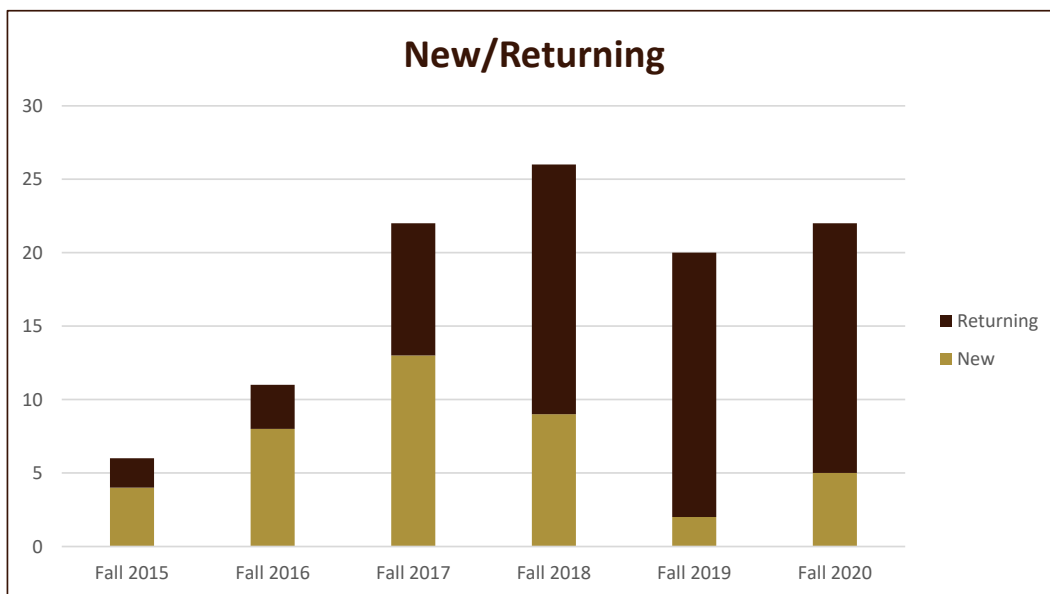

New/Return Headcount						
	Fall 2015	Fall 2016	Fall 2017	Fall 2018	Fall 2019	Fall 2020
New	4	8	13	9	2	5
Returning	2	3	9	17	18	17
Grand Total	6	11	22	26	20	22