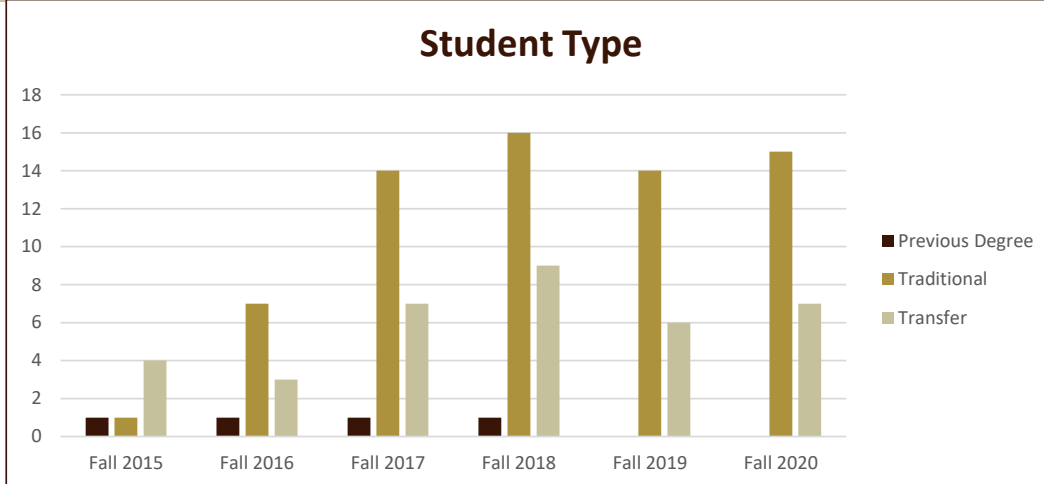

SMSU Agricultural Education Program Data

Majors Enrolled

Academic Years 2015-16 to 2020-21

Using Fall Semester data (Fall 2015 to Fall 2020) for Term specific measures

Student Type	Fall 2015	Fall 2016	Fall 2017	Fall 2018	Fall 2019	Fall 2020
Previous Degree	1	1	1	1		
Traditional	1	7	14	16	14	15
Transfer	4	3	7	9	6	7
Grand Total	6	11	22	26	20	22

	Fall 2015	Fall 2016	Fall 2017	Fall 2018	Fall 2019	Fall 2020
Program ACT Avg.	18.0	22.1	20.6	18.0	16.0	20.2
SMSU Avg.	21.5	21.3	21.5	20.7	21.2	21.0

	Fall 2015	Fall 2016	Fall 2017	Fall 2018	Fall 2019	Fall 2020
Program H.S. Rank Avg.	47.3	66.2	47.8	46.8	32.0	68.0
SMSU Avg.	57.7	54.6	53.6	50.9	57.6	54.2

	Fall 2015	Fall 2016	Fall 2017	Fall 2018	Fall 2019	Fall 2020
Program Avg. GPA	2.89	2.72	2.77	1.91	1.06	3.20
SMSU Avg.	3.23	3.22	3.22	3.10	3.23	3.22

	Fall 2015	Fall 2016	Fall 2017	Fall 2018	Fall 2019	Fall 2020
Program Avg. Credits	14.50	15.00	15.08	13.44	14.00	14.80
SMSU Avg.	14.81	14.77	14.77	14.31	14.95	15.18