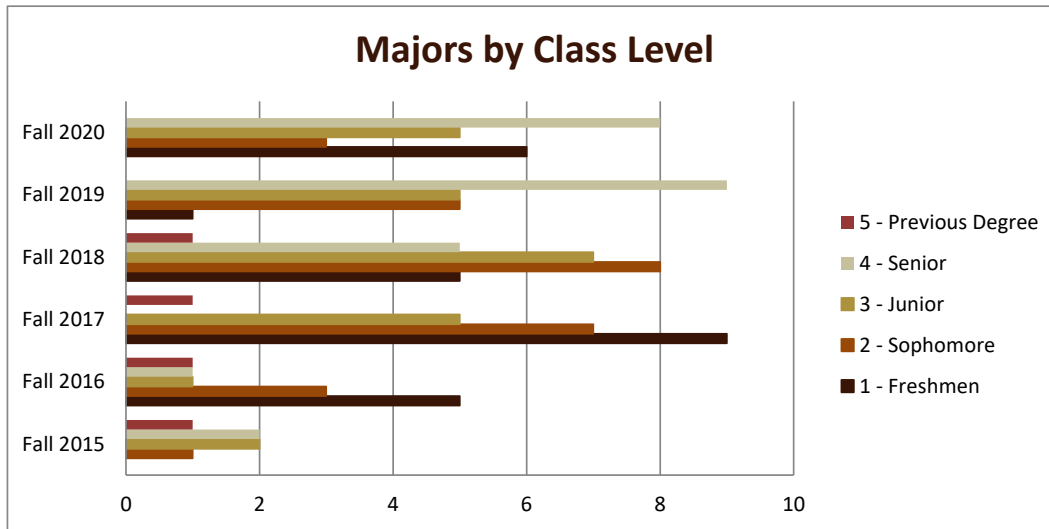

SMSU Agricultural Education Program Data

Majors Enrolled

Academic Years 2015-16 to 2020-21

Using Fall Semester data (Fall 2015 to Fall 2020) for Term specific measures

Enrollment by Gender

	Fall 2015	Fall 2016	Fall 2017	Fall 2018	Fall 2019	Fall 2020
Female	2	8	16	18	12	15
Male	4	3	6	8	8	7
Grand Total	6	11	22	26	20	22

Enrollment by Race/Ethnicity

	Fall 2015	Fall 2016	Fall 2017	Fall 2018	Fall 2019	Fall 2020
Hispanic			1			
White	6	11	21	26	20	22
Grand Total	6	11	22	26	20	22

SMSU Agricultural Education Program Data

Majors Enrolled

Academic Years 2015-16 to 2020-21

Using Fall Semester data (Fall 2015 to Fall 2020) for Term specific measures

Enrollment by Class						
	Fall 2015	Fall 2016	Fall 2017	Fall 2018	Fall 2019	Fall 2020
1 - Freshmen		5	9	5	1	6
2 - Sophomore	1	3	7	8	5	3
3 - Junior	2	1	5	7	5	5
4 - Senior	2	1		5	9	8
5 - Previous Degree	1	1	1	1		
Grand Total	6	11	22	26	20	22