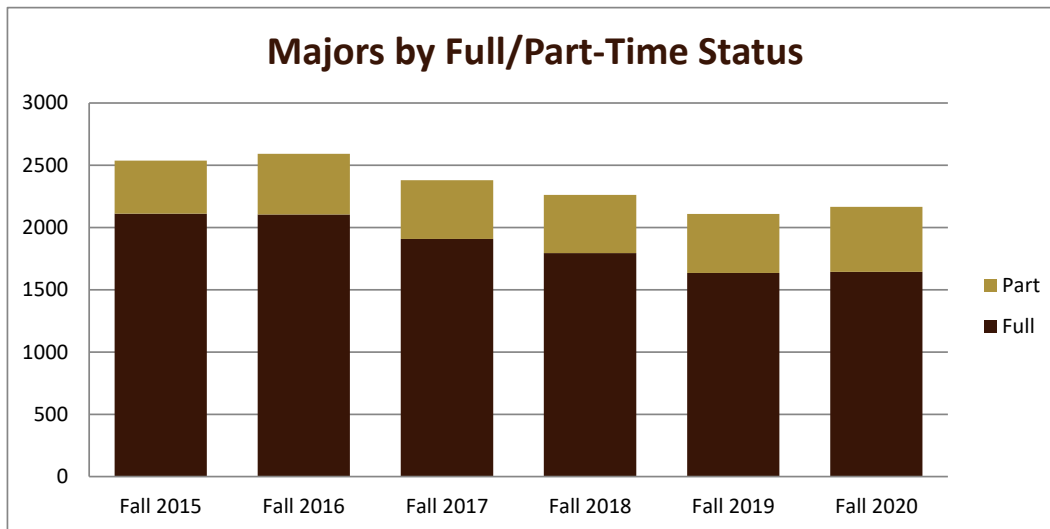

SMSU Agricultural Education Program Data

Majors Enrolled

Academic Years 2015-16 to 2020-21

Using Fall Semester data (Fall 2015 to Fall 2020) for Term specific measures

Enrollment by FT/PT						
	Fall 2015	Fall 2016	Fall 2017	Fall 2018	Fall 2019	Fall 2020
Full	6	9	20	21	19	17
Part		2	2	5	1	5
Grand Total	6	11	22	26	20	22