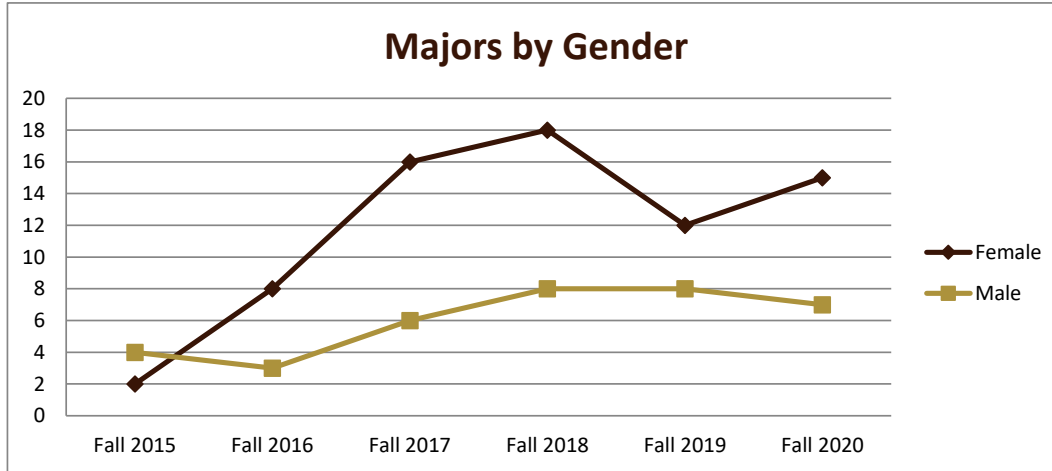

SMSU Agricultural Education Program Data

Majors Enrolled

Academic Years 2015-16 to 2020-21

Using Fall Semester data (Fall 2015 to Fall 2020) for Term specific measures

Enrollment by Term						
	2016	2017	2018	2019	2020	2021
Fall	6	11	22	26	20	22
Spring	5	11	16	23	22	16
Summer		4	2	12	7	2

SMSU Agricultural Education Program Data

Majors Enrolled

Academic Years 2015-16 to 2020-21

Using Fall Semester data (Fall 2015 to Fall 2020) for Term specific measures

Enrollment by Gender

	Fall 2015	Fall 2016	Fall 2017	Fall 2018	Fall 2019	Fall 2020
Female	2	8	16	18	12	15
Male	4	3	6	8	8	7
Grand Total	6	11	22	26	20	22