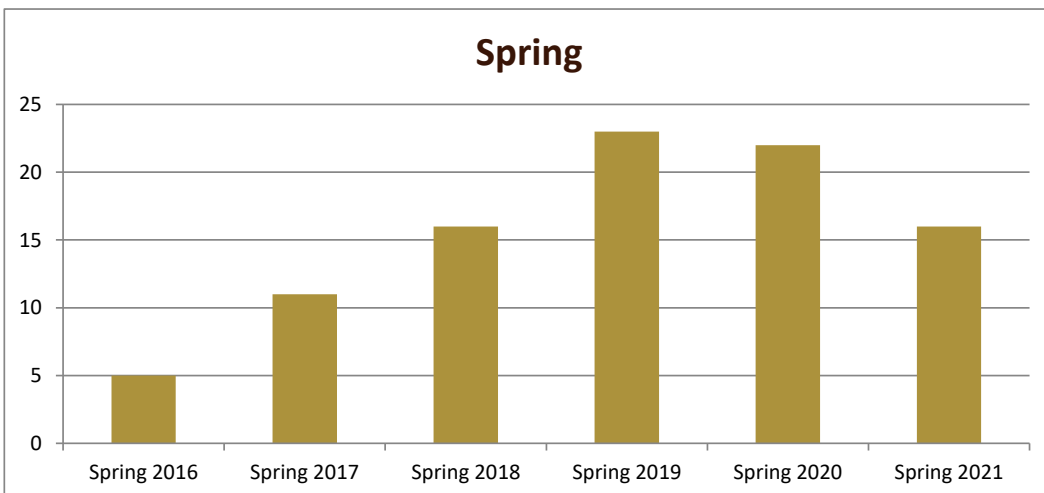

SMSU Agricultural Education Program Data

Majors Enrolled

Academic Years 2015-16 to 2020-21

Using Fall Semester data (Fall 2015 to Fall 2020) for Term specific measures

Enrollment by Term						
	2016	2017	2018	2019	2020	2021
Fall	6	11	22	26	20	22
Spring	5	11	16	23	22	16
Summer		4	2	12	7	2

SMSU Agricultural Education Program Data

Majors Enrolled

Academic Years 2015-16 to 2020-21

Using Fall Semester data (Fall 2015 to Fall 2020) for Term specific measures

Enrollment by Gender

	Fall 2015	Fall 2016	Fall 2017	Fall 2018	Fall 2019	Fall 2020
Female	2	8	16	18	12	15
Male	4	3	6	8	8	7
Grand Total	6	11	22	26	20	22