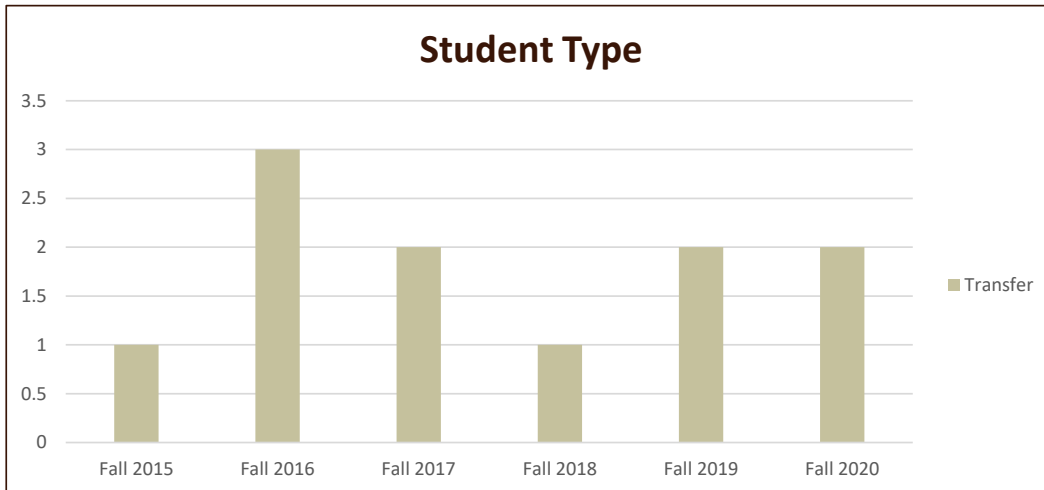

SMSU Agriculture Program Data

Majors Enrolled

Academic Years 2015-16 to 2020-21

Using Fall Semester data (Fall 2015 to Fall 2020) for Term specific measures

Student Type	Fall 2015	Fall 2016	Fall 2017	Fall 2018	Fall 2019	Fall 2020
Transfer	1	3	2	1	2	2
Grand Total	1	3	2	1	2	2

	Fall 2015	Fall 2016	Fall 2017	Fall 2018	Fall 2019	Fall 2020
Program ACT Avg.	22.0	18.0	25.0			
SMSU Avg.	21.5	21.3	21.5	20.7	21.2	21.0

	Fall 2015	Fall 2016	Fall 2019	Fall 2018	Fall 2019	Fall 2020
Program H.S. Rank Avg.	72.0	33.0	97.0			
SMSU Avg.	57.7	54.6	53.6	50.9	57.6	54.2

	Fall 2015	Fall 2017	Fall 2019	Fall 2018	Fall 2019	Fall 2020
Program Avg. GPA	3.15	3.49	3.96			
SMSU Avg.	3.23	3.22	3.22	3.10	3.23	3.22

	Fall 2015	Fall 2016	Fall 2017	Fall 2019	Fall 2018	Fall 2019
Program Avg. Credits	15.00	15.00	17.00	16.00		
SMSU Avg.	14.81	14.77	14.77	14.31	14.95	15.18