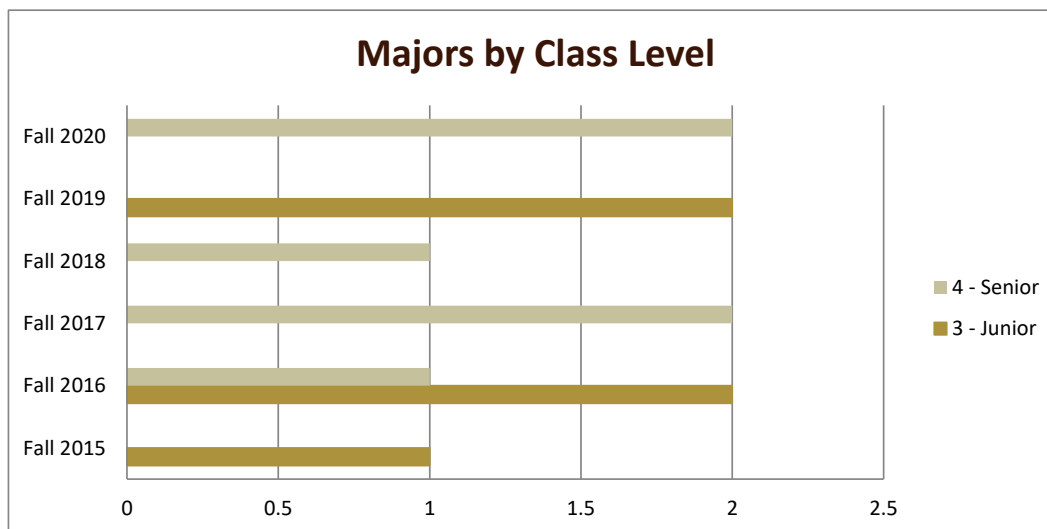

SMSU Agriculture Program Data

Majors Enrolled

Academic Years 2015-16 to 2020-21

Using Fall Semester data (Fall 2015 to Fall 2020) for Term specific measures

Enrollment by Gender						
	Fall 2015	Fall 2016	Fall 2017	Fall 2018	Fall 2019	Fall 2020
Female	1	2			1	1
Male		1	2	1	1	1
Grand Total	1	3	2	1	2	2

Enrollment by Race/Ethnicity						
	Fall 2015	Fall 2016	Fall 2017	Fall 2018	Fall 2019	Fall 2020
White	1	3	2	1	2	2
Grand Total	1	3	2	1	2	2

SMSU Agriculture Program Data

Majors Enrolled

Academic Years 2015-16 to 2020-21

Using Fall Semester data (Fall 2015 to Fall 2020) for Term specific measures

Enrollment by Class						
	Fall 2015	Fall 2016	Fall 2017	Fall 2018	Fall 2019	Fall 2020
3 - Junior	1	2			2	
4 - Senior		1	2	1		2
Grand Total	1	3	2	1	2	2

SMSU Agriculture Program Data

Majors Enrolled

Academic Years 2015-16 to 2020-21

Using Fall Semester data (Fall 2015 to Fall 2020) for Term specific measures

Enrollment by FT/PT						
	Fall 2015	Fall 2016	Fall 2017	Fall 2018	Fall 2019	Fall 2020
Full	1	3	2	1	2	2
Grand Total	1	3	2	1	2	2