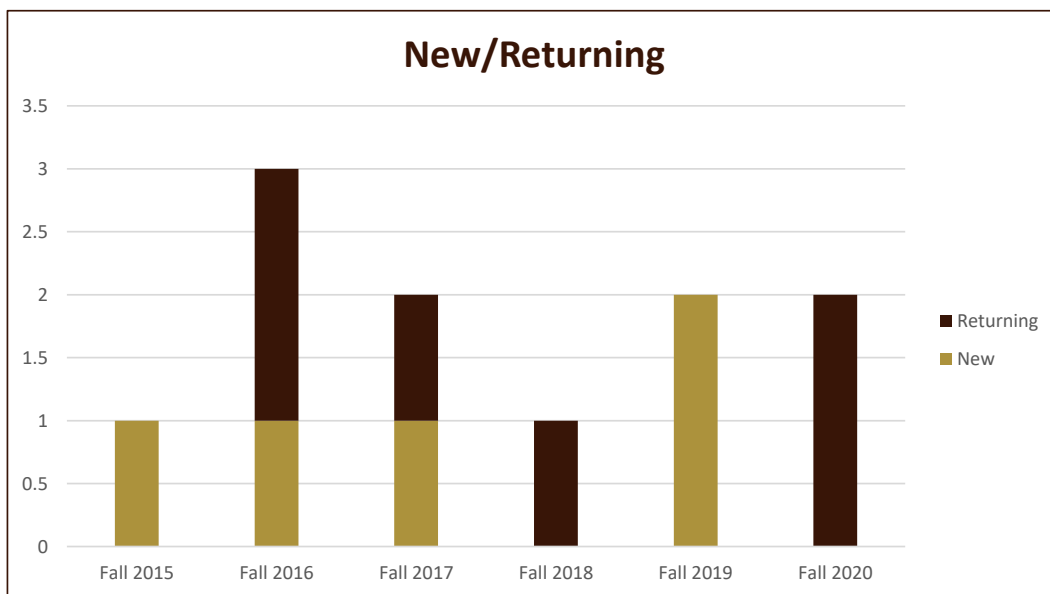

Using Fall Semester data (Fall 2015 to Fall 2020) for Term specific measures

Enrollment by Class						
	Fall 2015	Fall 2016	Fall 2017	Fall 2018	Fall 2019	Fall 2020
3 - Junior	1	2			2	
4 - Senior		1	2	1		2
Grand Total	1	3	2	1	2	2

SMSU Agriculture Program Data

Majors Enrolled

Academic Years 2015-16 to 2020-21

Using Fall Semester data (Fall 2015 to Fall 2020) for Term specific measures

Enrollment by FT/PT						
	Fall 2015	Fall 2016	Fall 2017	Fall 2018	Fall 2019	Fall 2020
Full	1	3	2	1	2	2
Grand Total	1	3	2	1	2	2

New/Return Headcount						
	Fall 2015	Fall 2016	Fall 2017	Fall 2018	Fall 2019	Fall 2020
New	1	1	1		2	
Returning		2	1	1		2
Grand Total	1	3	2	1	2	2

SMSU Agriculture Program Data

Majors Enrolled

Academic Years 2015-16 to 2020-21