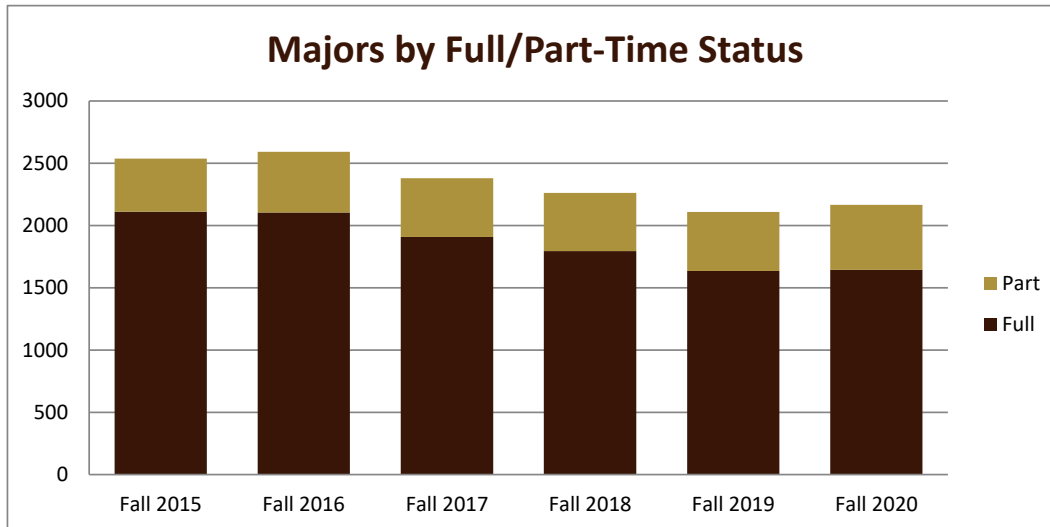

SMSU Agriculture Program Data

Majors Enrolled

Academic Years 2015-16 to 2020-21

Using Fall Semester data (Fall 2015 to Fall 2020) for Term specific measures

Enrollment by FT/PT						
	Fall 2015	Fall 2016	Fall 2017	Fall 2018	Fall 2019	Fall 2020
Full	1	3	2	1	2	2
Grand Total	1	3	2	1	2	2

New/Return Headcount						
	Fall 2015	Fall 2016	Fall 2017	Fall 2018	Fall 2019	Fall 2020
New	1	1	1		2	
Returning		2	1	1		2
Grand Total	1	3	2	1	2	2

SMSU Agriculture Program Data

Majors Enrolled

Academic Years 2015-16 to 2020-21