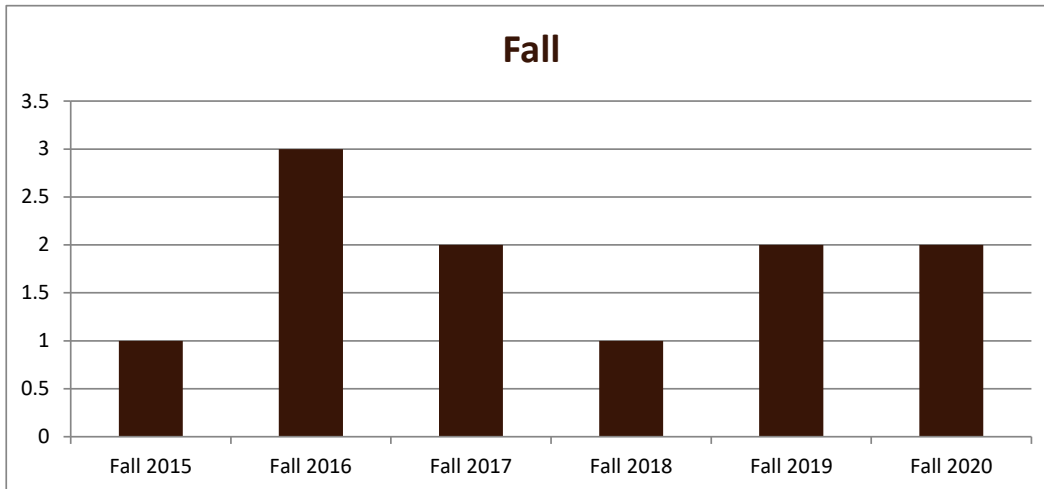

SMSU Agriculture Program Data

Majors Enrolled

Academic Years 2015-16 to 2020-21

Using Fall Semester data (Fall 2015 to Fall 2020) for Term specific measures

Enrollment by Term						
	2016	2017	2018	2019	2020	2021
Fall	1	3	2	1	2	2
Spring	4	3	2	1	2	1
Summer		2		1		

SMSU Agriculture Program Data

Majors Enrolled

Academic Years 2015-16 to 2020-21

Using Fall Semester data (Fall 2015 to Fall 2020) for Term specific measures

Enrollment by Gender						
	Fall 2015	Fall 2016	Fall 2017	Fall 2018	Fall 2019	Fall 2020
Female	1	2			1	1
Male		1	2	1	1	1
Grand Total	1	3	2	1	2	2