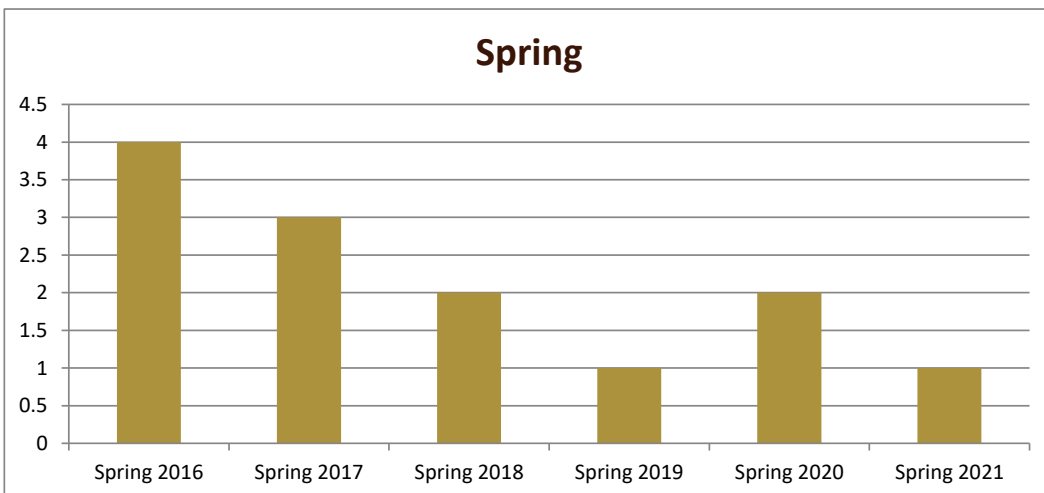

SMSU Agriculture Program Data

Majors Enrolled

Academic Years 2015-16 to 2020-21

Using Fall Semester data (Fall 2015 to Fall 2020) for Term specific measures

Enrollment by Term						
	2016	2017	2018	2019	2020	2021
Fall	1	3	2	1	2	2
Spring	4	3	2	1	2	1
Summer		2		1		

SMSU Agriculture Program Data

Majors Enrolled

Academic Years 2015-16 to 2020-21

Using Fall Semester data (Fall 2015 to Fall 2020) for Term specific measures

Enrollment by Gender						
	Fall 2015	Fall 2016	Fall 2017	Fall 2018	Fall 2019	Fall 2020
Female	1	2			1	1
Male		1	2	1	1	1
Grand Total	1	3	2	1	2	2