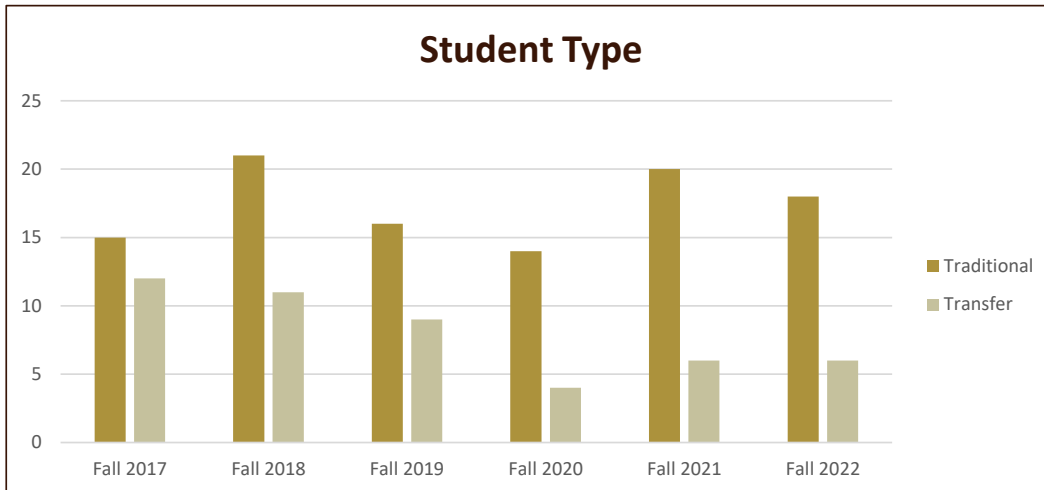

# SMSU Agronomy Program Data

## Majors Enrolled

Academic Years 2017-18 to 2022-23

Using Fall Semester data (Fall 2017 to Fall 2022) for Term specific measures

Student Type	Fall 2017	Fall 2018	Fall 2019	Fall 2020	Fall 2021	Fall 2022
Traditional	15	21	16	14	20	18
Transfer	12	11	9	4	6	6
<b>Grand Total</b>	<b>27</b>	<b>32</b>	<b>25</b>	<b>18</b>	<b>26</b>	<b>24</b>