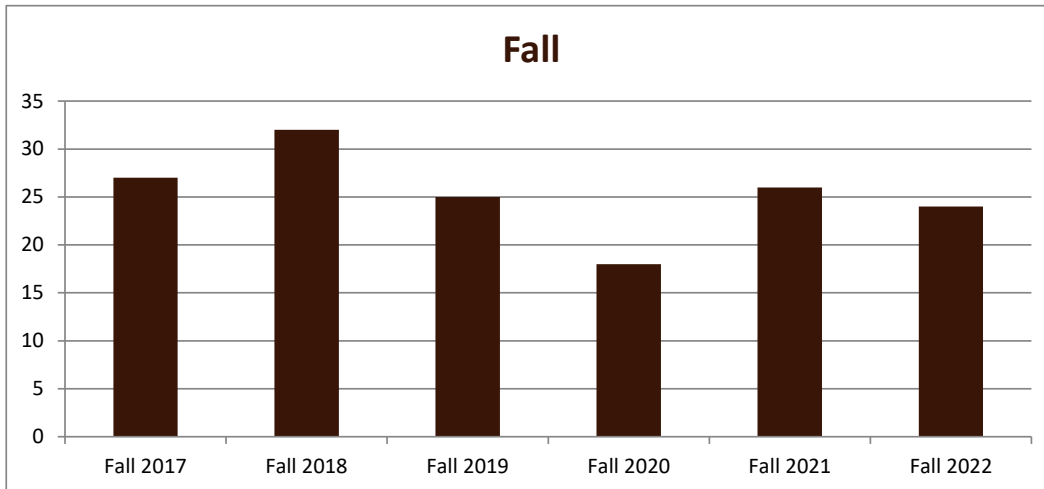

# SMSU Agronomy Program Data

## Majors Enrolled

Academic Years 2017-18 to 2022-23

Using Fall Semester data (Fall 2017 to Fall 2022) for Term specific measures

Enrollment by Term						
	2018	2019	2020	2021	2022	2023
Fall	27	32	25	18	26	24
Spring	23	25	22	20	20	24
Summer	9	2	4	1	3	5