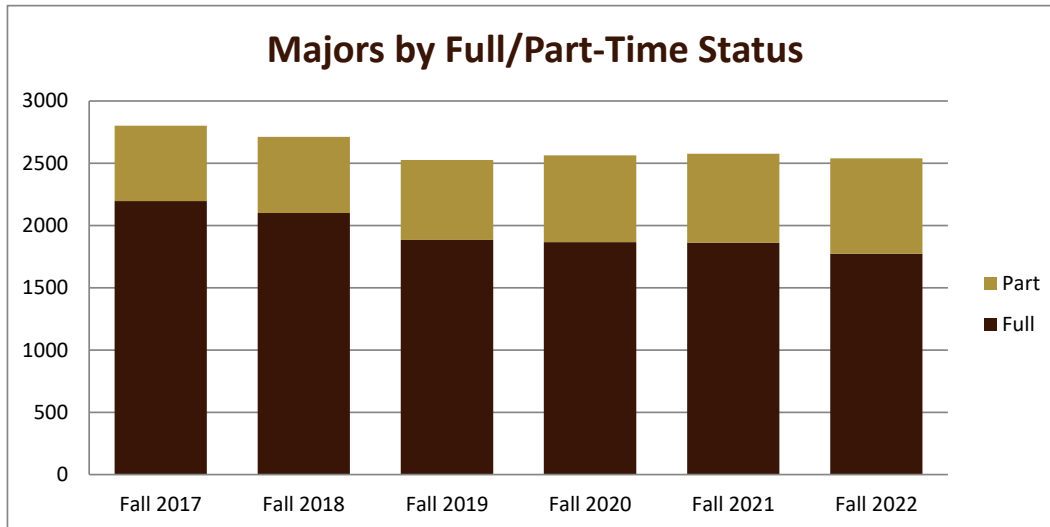

## Majors Enrolled

Academic Years 2017-18 to 2022-23

Using Fall Semester data (Fall 2017 to Fall 2022) for Term specific measures

Enrollment by Class						
	Fall 2017	Fall 2018	Fall 2019	Fall 2020	Fall 2021	Fall 2022
1 - Freshmen	5	11	2	5	8	10
2 - Sophomore	4	8	9	1	5	5
3 - Junior	5	5	5	7	2	5
4 - Senior	13	8	9	5	11	4
<b>Grand Total</b>	<b>27</b>	<b>32</b>	<b>25</b>	<b>18</b>	<b>26</b>	<b>24</b>

# SMSU Agronomy Program Data

## Majors Enrolled

Academic Years 2017-18 to 2022-23

Using Fall Semester data (Fall 2017 to Fall 2022) for Term specific measures

Enrollment by FT/PT						
	Fall 2017	Fall 2018	Fall 2019	Fall 2020	Fall 2021	Fall 2022
Full	23	29	23	15	23	22
Part	4	3	2	3	3	2
<b>Grand Total</b>	<b>27</b>	<b>32</b>	<b>25</b>	<b>18</b>	<b>26</b>	<b>24</b>