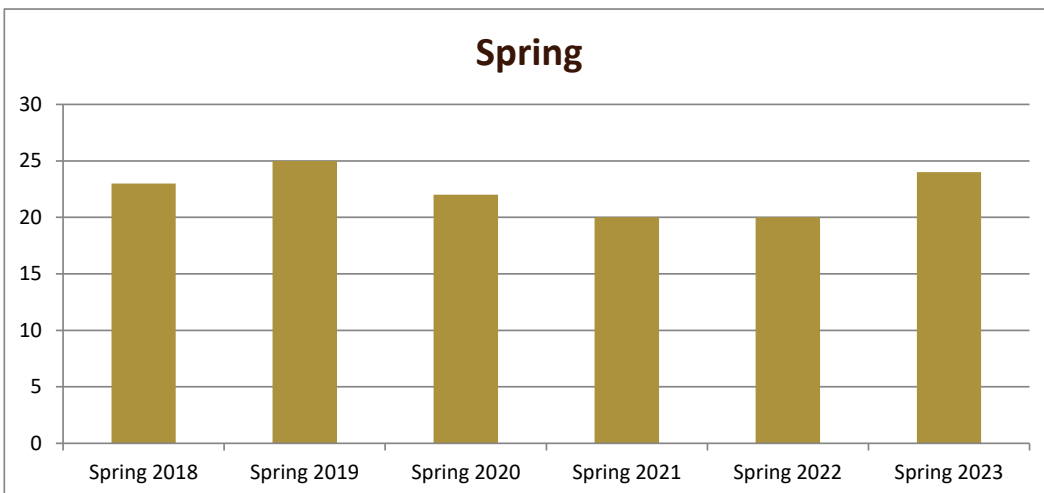

# SMSU Agronomy Program Data

## Majors Enrolled

Academic Years 2017-18 to 2022-23

Using Fall Semester data (Fall 2017 to Fall 2022) for Term specific measures

Enrollment by Term						
	2018	2019	2020	2021	2022	2023
Fall	27	32	25	18	26	24
Spring	23	25	22	20	20	24
Summer	9	2	4	1	3	5