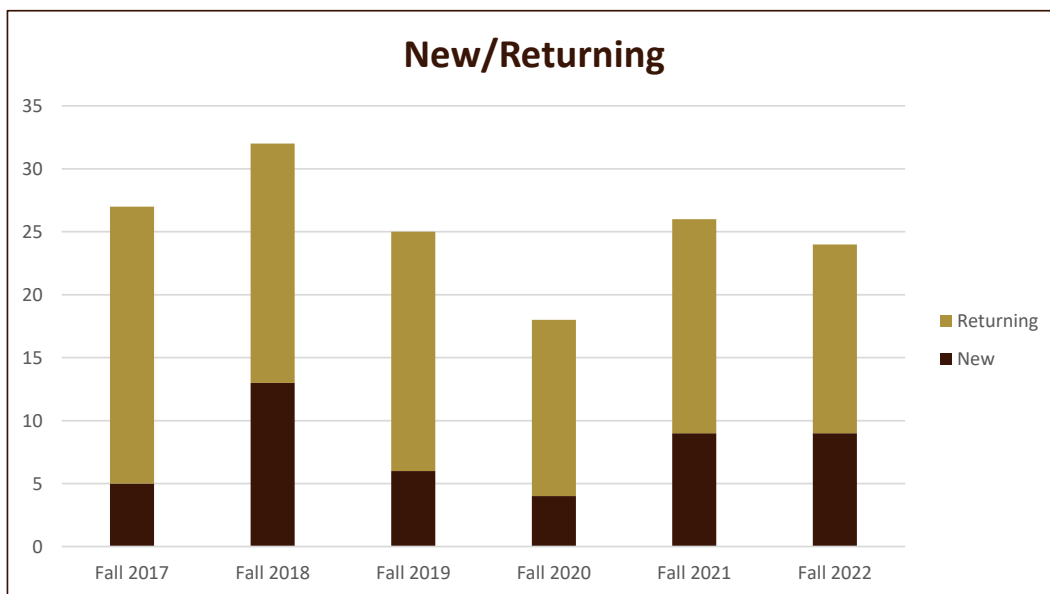

New/Return Headcount						
	Fall 2017	Fall 2018	Fall 2019	Fall 2020	Fall 2021	Fall 2022
New	5	13	6	4	9	9
Returning	22	19	19	14	17	15
Grand Total	27	32	25	18	26	24