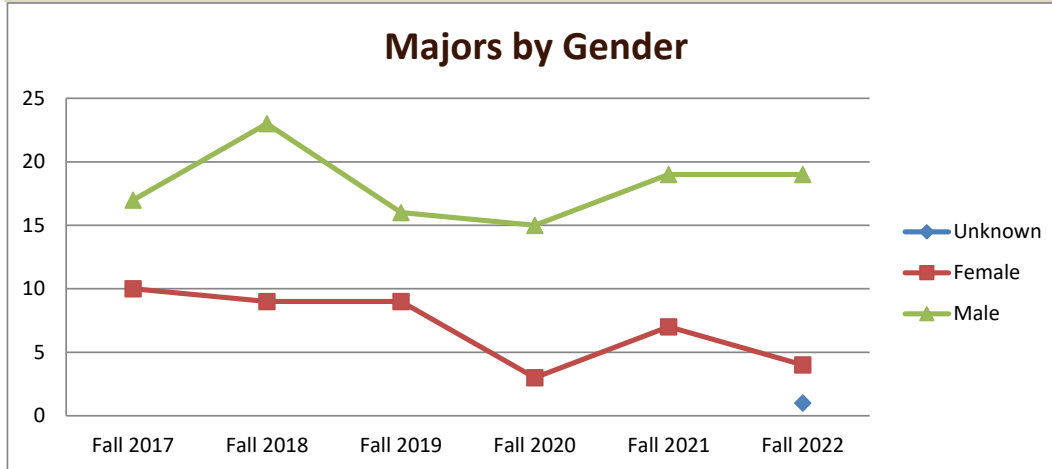

## Majors Enrolled

Academic Years 2017-18 to 2022-23

Using Fall Semester data (Fall 2017 to Fall 2022) for Term specific measures

Enrollment by Term						
	2018	2019	2020	2021	2022	2023
Fall	27	32	25	18	26	24
Spring	23	25	22	20	20	24
Summer	9	2	4	1	3	5

# SMSU Agronomy Program Data

## Majors Enrolled

Academic Years 2017-18 to 2022-23

Using Fall Semester data (Fall 2017 to Fall 2022) for Term specific measures

Enrollment by Gender						
	Fall 2017	Fall 2018	Fall 2019	Fall 2020	Fall 2021	Fall 2022
Unknown						1
Female	10	9	9	3	7	4
Male	17	23	16	15	19	19
<b>Grand Total</b>	<b>27</b>	<b>32</b>	<b>25</b>	<b>18</b>	<b>26</b>	<b>24</b>