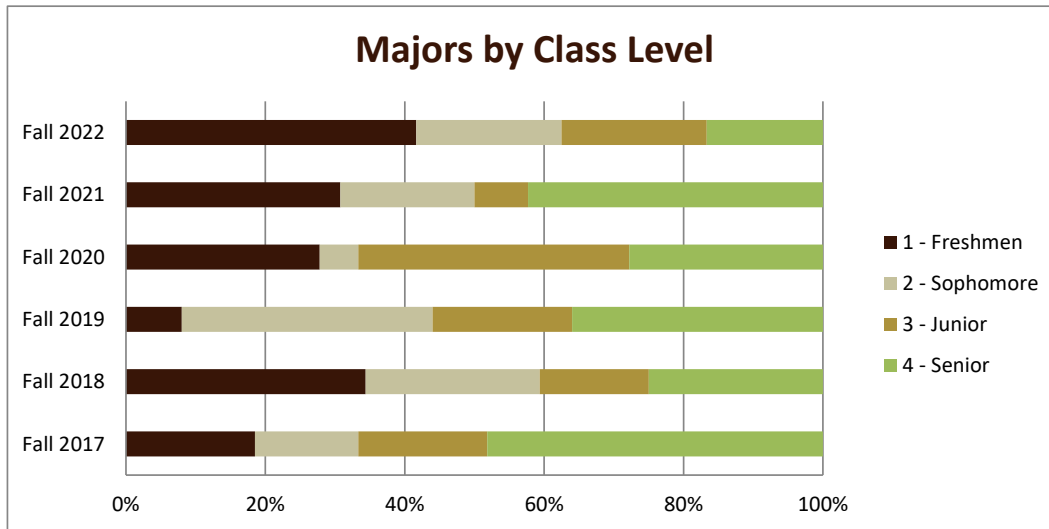

Enrollment by Race/Ethnicity						
	Fall 2017	Fall 2018	Fall 2019	Fall 2020	Fall 2021	Fall 2022
Black	1					
Hispanic	2	1	1			1
Unknown	1					1
White	23	31	24	18	26	22
<b>Grand Total</b>	<b>27</b>	<b>32</b>	<b>25</b>	<b>18</b>	<b>26</b>	<b>24</b>

# SMSU Agronomy Program Data

## Majors Enrolled

Academic Years 2017-18 to 2022-23

Using Fall Semester data (Fall 2017 to Fall 2022) for Term specific measures

Enrollment by Class						
	Fall 2017	Fall 2018	Fall 2019	Fall 2020	Fall 2021	Fall 2022
1 - Freshmen	5	11	2	5	8	10
2 - Sophomore	4	8	9	1	5	5
3 - Junior	5	5	5	7	2	5
4 - Senior	13	8	9	5	11	4
<b>Grand Total</b>	<b>27</b>	<b>32</b>	<b>25</b>	<b>18</b>	<b>26</b>	<b>24</b>