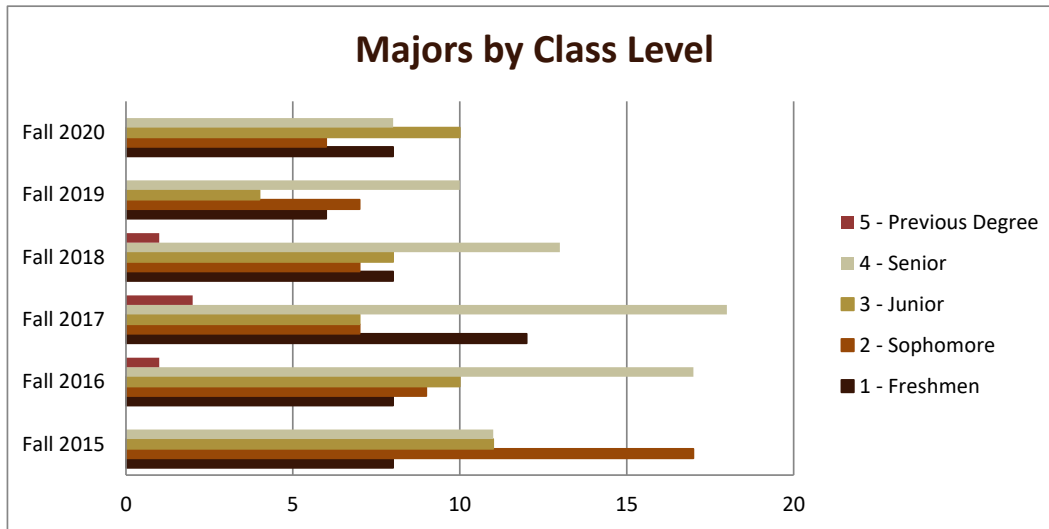

SMSU Art Program Data

Majors Enrolled

Academic Years 2015-16 to 2020-21

Using Fall Semester data (Fall 2015 to Fall 2020) for Term specific measures

Enrollment by Gender						
	Fall 2015	Fall 2016	Fall 2017	Fall 2018	Fall 2019	Fall 2020
Female	30	29	28	27	19	23
Male	17	16	18	10	8	9
Grand Total	47	45	46	37	27	32

Enrollment by Race/Ethnicity						
	Fall 2015	Fall 2016	Fall 2017	Fall 2018	Fall 2019	Fall 2020
Am. Indian/Alaska Nat.	1		1	1		1
Asian	3	2	2	1	1	
Black	4	3	3	2	2	3
Hispanic	2	1	1			2
International		2	3	3	4	2
Two Plus Races	3	3	1			1
Unknown	1	1	1	1		
White	33	33	34	29	20	23
Grand Total	47	45	46	37	27	32

SMSU Art Program Data

Majors Enrolled

Academic Years 2015-16 to 2020-21

Using Fall Semester data (Fall 2015 to Fall 2020) for Term specific measures

Enrollment by Class						
	Fall 2015	Fall 2016	Fall 2017	Fall 2018	Fall 2019	Fall 2020
1 - Freshmen	8	8	12	8	6	8
2 - Sophomore	17	9	7	7	7	6
3 - Junior	11	10	7	8	4	10
4 - Senior	11	17	18	13	10	8
5 - Previous Degree		1	2	1		
Grand Total	47	45	46	37	27	32

SMSU Art Program Data

Majors Enrolled

Academic Years 2015-16 to 2020-21

Using Fall Semester data (Fall 2015 to Fall 2020) for Term specific measures

Enrollment by FT/PT

	Fall 2015	Fall 2016	Fall 2017	Fall 2018	Fall 2019	Fall 2020
Full	43	41	45	35	25	30
Part	4	4	1	2	2	2
Grand Total	47	45	46	37	27	32