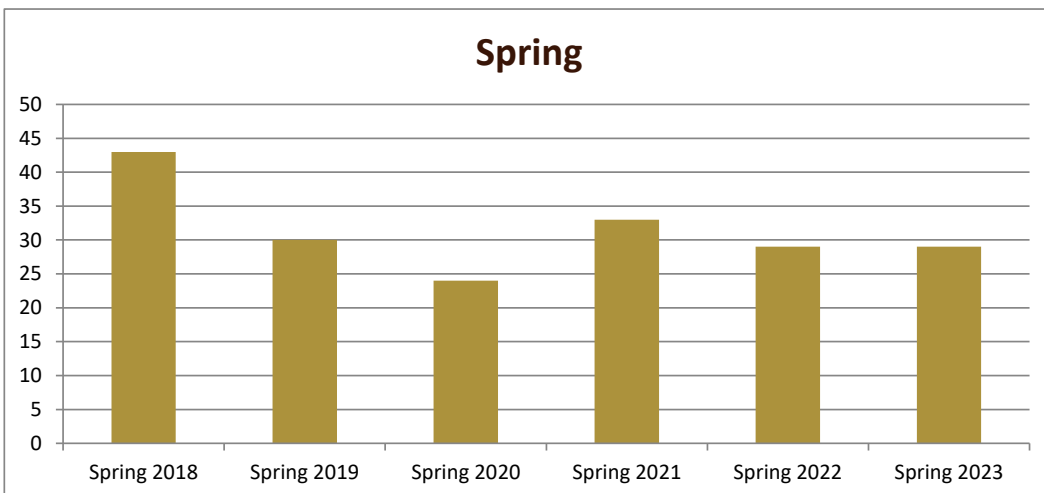

SMSU Art Program Data

Majors Enrolled

Academic Years 2017-18 to 2022-23

Using Fall Semester data (Fall 2017 to Fall 2022) for Term specific measures

Enrollment by Term						
	2018	2019	2020	2021	2022	2023
Fall	46	37	27	32	35	36
Spring	43	30	24	33	29	29
Summer	9	7	4	3	1	4

SMSU Art Program Data

Majors Enrolled

Academic Years 2017-18 to 2022-23

Using Fall Semester data (Fall 2017 to Fall 2022) for Term specific measures

Enrollment by Gender						
	Fall 2017	Fall 2018	Fall 2019	Fall 2020	Fall 2021	Fall 2022
Female	28	27	19	23	28	27
Male	18	10	8	9	7	9
Grand Total	46	37	27	32	35	36