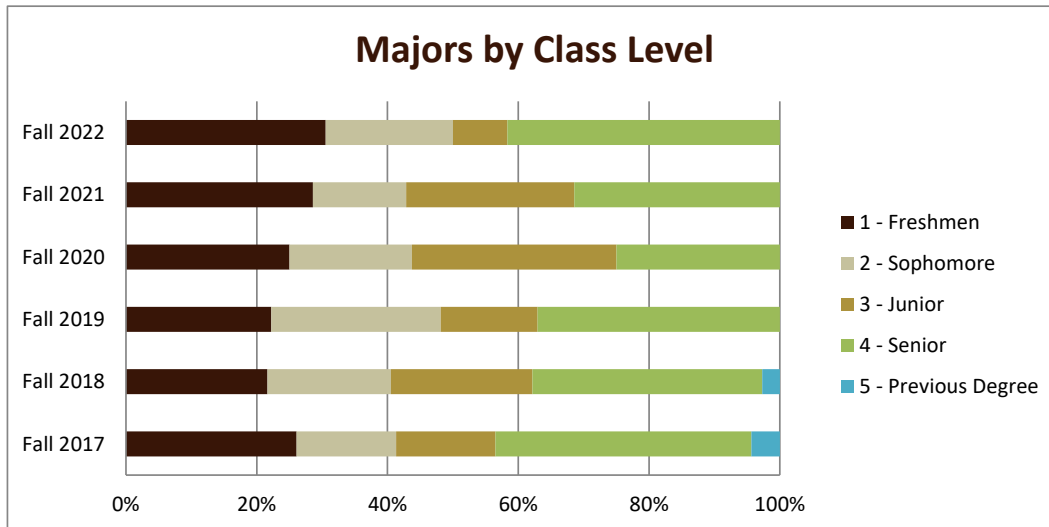

SMSU Art Program Data

Majors Enrolled

Academic Years 2017-18 to 2022-23

Using Fall Semester data (Fall 2017 to Fall 2022) for Term specific measures

Enrollment by Gender						
	Fall 2017	Fall 2018	Fall 2019	Fall 2020	Fall 2021	Fall 2022
Female	28	27	19	23	28	27
Male	18	10	8	9	7	9
Grand Total	46	37	27	32	35	36

Enrollment by Race/Ethnicity						
	Fall 2017	Fall 2018	Fall 2019	Fall 2020	Fall 2021	Fall 2022
Am. Indian/Alaska Nat.	1	1		1	1	1
Asian	2	1	1		1	3
Black	3	2	2	3	1	1
Hispanic	1			2	2	3
International	3	3	4	2	1	1
Two Plus Races	1			1	1	1
Unknown	1	1				2
White	34	29	20	23	28	24
Grand Total	46	37	27	32	35	36

SMSU Art Program Data

Majors Enrolled

Academic Years 2017-18 to 2022-23

Using Fall Semester data (Fall 2017 to Fall 2022) for Term specific measures

Enrollment by Class						
	Fall 2017	Fall 2018	Fall 2019	Fall 2020	Fall 2021	Fall 2022
1 - Freshmen	12	8	6	8	10	11
2 - Sophomore	7	7	7	6	5	7
3 - Junior	7	8	4	10	9	3
4 - Senior	18	13	10	8	11	15
5 - Previous Degree	2	1				
Grand Total	46	37	27	32	35	36

SMSU Art Program Data

Majors Enrolled

Academic Years 2017-18 to 2022-23

Using Fall Semester data (Fall 2017 to Fall 2022) for Term specific measures

Enrollment by FT/PT						
	Fall 2017	Fall 2018	Fall 2019	Fall 2020	Fall 2021	Fall 2022
Full	45	35	25	30	32	28
Part	1	2	2	2	3	8
Grand Total	46	37	27	32	35	36