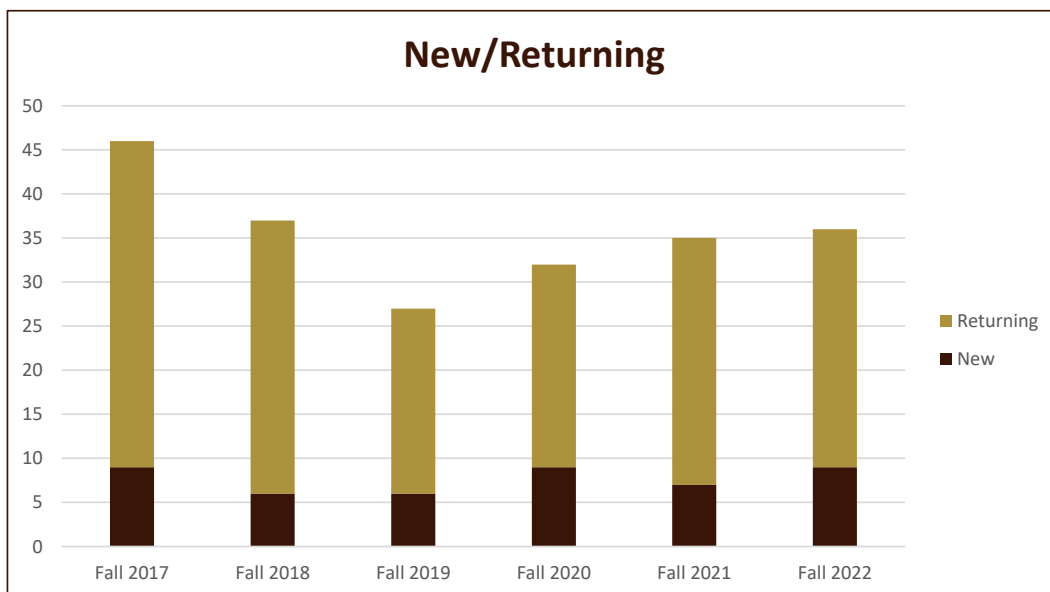

New/Return Headcount						
	Fall 2017	Fall 2018	Fall 2019	Fall 2020	Fall 2021	Fall 2022
New	9	6	6	9	7	9
Returning	37	31	21	23	28	27
Grand Total	46	37	27	32	35	36