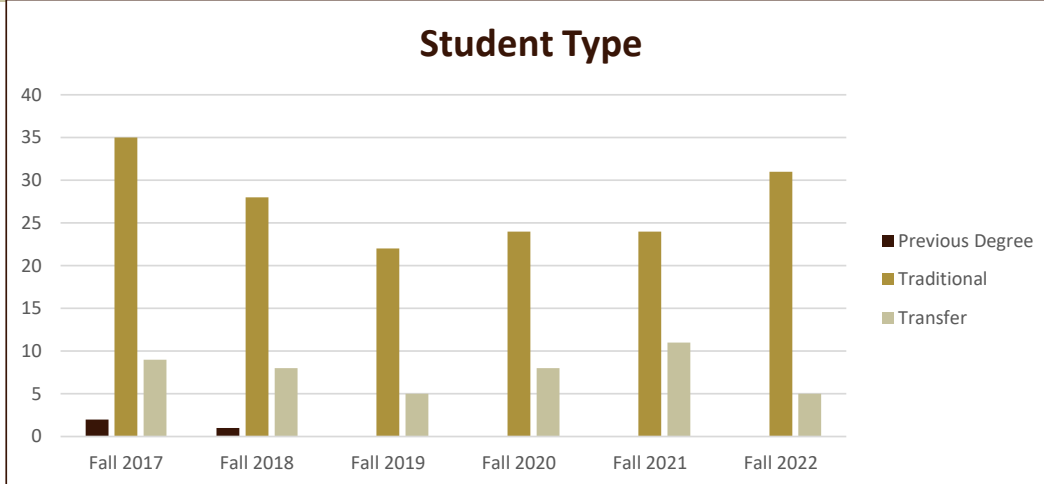

SMSU Art Program Data

Majors Enrolled

Academic Years 2017-18 to 2022-23

Using Fall Semester data (Fall 2017 to Fall 2022) for Term specific measures

Student Type	Fall 2017	Fall 2018	Fall 2019	Fall 2020	Fall 2021	Fall 2022
Previous Degree	2	1				
Traditional	35	28	22	24	24	31
Transfer	9	8	5	8	11	5
Grand Total	46	37	27	32	35	36

	Fall 2017	Fall 2018	Fall 2019	Fall 2020	Fall 2021	Fall 2022
Program ACT Avg.	19.1	21.2	21.3	17.3	19.2	17.0
SMSU Avg.	21.1	20.7	21.3	20.3	20.7	19.8

	Fall 2017	Fall 2018	Fall 2019	Fall 2020	Fall 2021	Fall 2022
Program H.S. Rank Avg.	49.2	64.8	78.0	44.7	45.3	52.5
SMSU Avg.	56.1	54.4	56.7	57.2	60.8	62.3

	Fall 2017	Fall 2018	Fall 2019	Fall 2020	Fall 2021	Fall 2022
Program Avg. GPA	2.17	2.18	2.48	3.53	3.33	2.98
SMSU Avg.	2.68	2.93	3.01	3.02	3.15	3.4

	Fall 2017	Fall 2018	Fall 2019	Fall 2020	Fall 2021	Fall 2022
Program Avg. Credits	13.67	16.00	15.33	15.56	14.71	15.44
SMSU Avg.	14.85	15.15	14.93	15.13	14.49	15.1