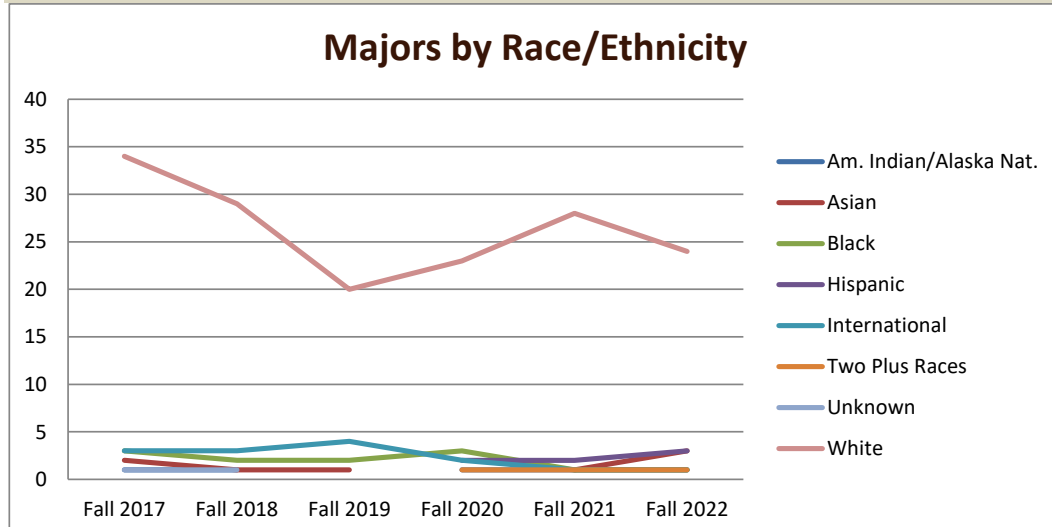

SMSU Art Program Data

Majors Enrolled

Academic Years 2017-18 to 2022-23

Using Fall Semester data (Fall 2017 to Fall 2022) for Term specific measures

Enrollment by Term						
	2018	2019	2020	2021	2022	2023
Fall	46	37	27	32	35	36
Spring	43	30	24	33	29	29
Summer	9	7	4	3	1	4

SMSU Art Program Data

Majors Enrolled

Academic Years 2017-18 to 2022-23

Using Fall Semester data (Fall 2017 to Fall 2022) for Term specific measures

Enrollment by Gender						
	Fall 2017	Fall 2018	Fall 2019	Fall 2020	Fall 2021	Fall 2022
Female	28	27	19	23	28	27
Male	18	10	8	9	7	9
Grand Total	46	37	27	32	35	36

Enrollment by Race/Ethnicity						
	Fall 2017	Fall 2018	Fall 2019	Fall 2020	Fall 2021	Fall 2022
Am. Indian/Alaska Nat.	1	1		1	1	1
Asian	2	1	1		1	3
Black	3	2	2	3	1	1
Hispanic	1			2	2	3
International	3	3	4	2	1	1
Two Plus Races	1			1	1	1
Unknown	1	1				2
White	34	29	20	23	28	24
Grand Total	46	37	27	32	35	36