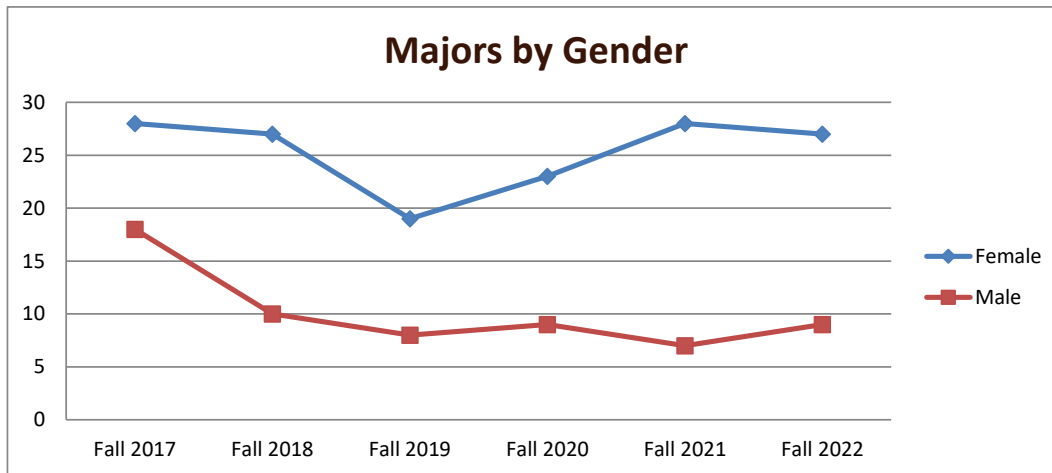

SMSU Art Program Data

Majors Enrolled

Academic Years 2017-18 to 2022-23

Using Fall Semester data (Fall 2017 to Fall 2022) for Term specific measures

Enrollment by Term						
	2018	2019	2020	2021	2022	2023
Fall	46	37	27	32	35	36
Spring	43	30	24	33	29	29
Summer	9	7	4	3	1	4

SMSU Art Program Data

Majors Enrolled

Academic Years 2017-18 to 2022-23

Using Fall Semester data (Fall 2017 to Fall 2022) for Term specific measures

Enrollment by Gender						
	Fall 2017	Fall 2018	Fall 2019	Fall 2020	Fall 2021	Fall 2022
Female	28	27	19	23	28	27
Male	18	10	8	9	7	9
Grand Total	46	37	27	32	35	36