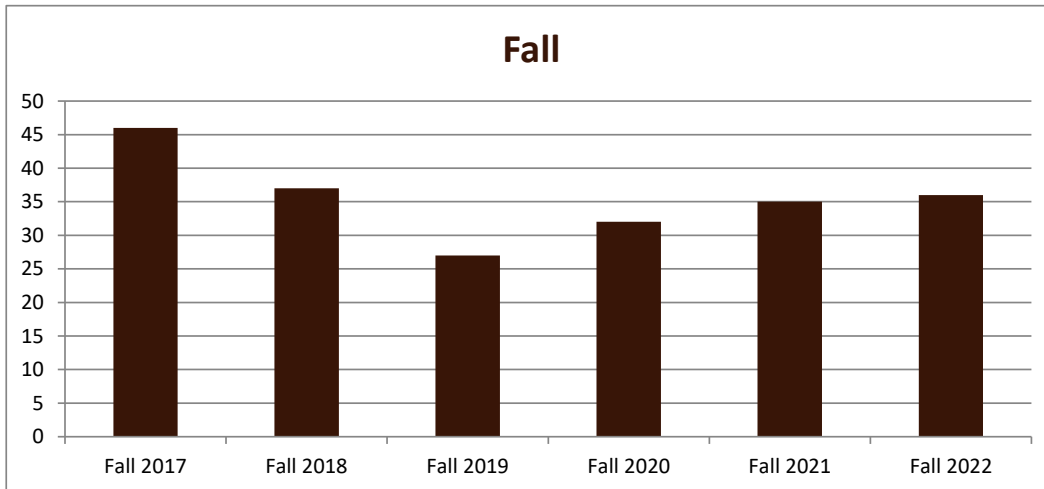

SMSU Art Program Data

Majors Enrolled

Academic Years 2017-18 to 2022-23

Using Fall Semester data (Fall 2017 to Fall 2022) for Term specific measures

Enrollment by Term						
	2018	2019	2020	2021	2022	2023
Fall	46	37	27	32	35	36
Spring	43	30	24	33	29	29
Summer	9	7	4	3	1	4

SMSU Art Program Data

Majors Enrolled

Academic Years 2017-18 to 2022-23

Using Fall Semester data (Fall 2017 to Fall 2022) for Term specific measures

Enrollment by Gender						
	Fall 2017	Fall 2018	Fall 2019	Fall 2020	Fall 2021	Fall 2022
Female	28	27	19	23	28	27
Male	18	10	8	9	7	9
Grand Total	46	37	27	32	35	36