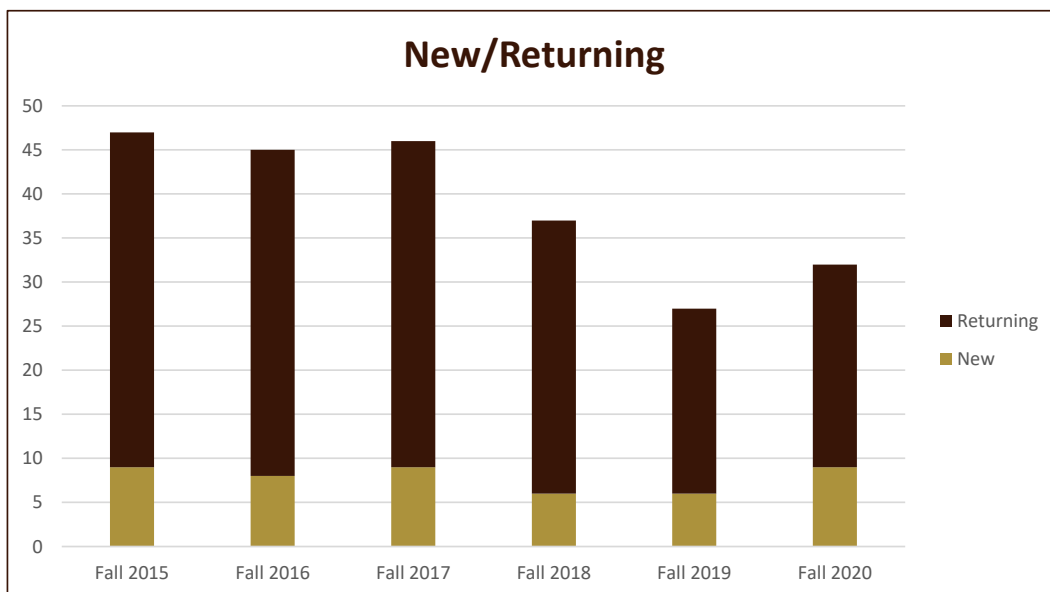

New/Return Headcount

	Fall 2015	Fall 2016	Fall 2017	Fall 2018	Fall 2019	Fall 2020
New	9	8	9	6	6	9
Returning	38	37	37	31	21	23
Grand Total	47	45	46	37	27	32