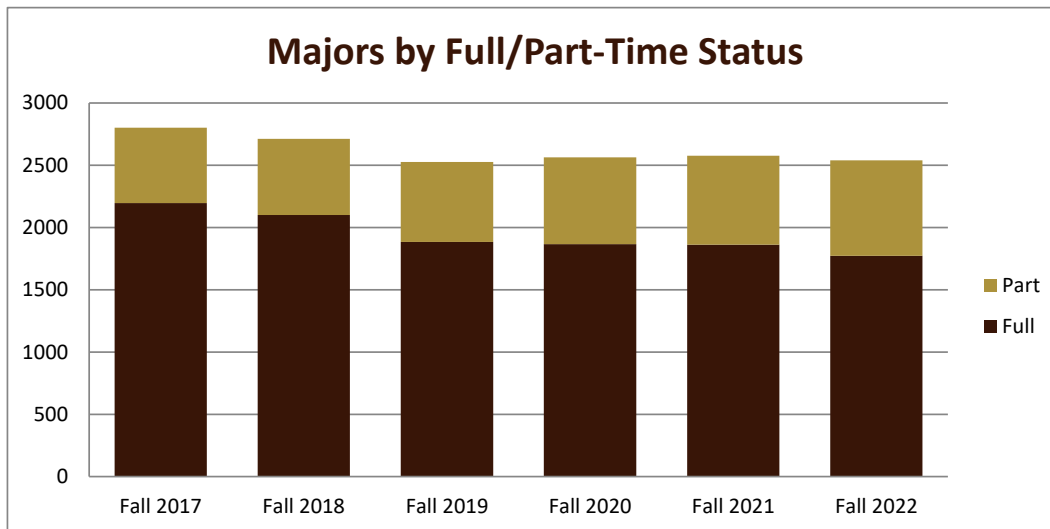

SMSU Art Program Data

Majors Enrolled

Academic Years 2017-18 to 2022-23

Using Fall Semester data (Fall 2017 to Fall 2022) for Term specific measures

Enrollment by Class						
	Fall 2017	Fall 2018	Fall 2019	Fall 2020	Fall 2021	Fall 2022
1 - Freshmen	12	8	6	8	10	11
2 - Sophomore	7	7	7	6	5	7
3 - Junior	7	8	4	10	9	3
4 - Senior	18	13	10	8	11	15
5 - Previous Degree	2	1				
Grand Total	46	37	27	32	35	36

SMSU Art Program Data

Majors Enrolled

Academic Years 2017-18 to 2022-23

Using Fall Semester data (Fall 2017 to Fall 2022) for Term specific measures

Enrollment by FT/PT						
	Fall 2017	Fall 2018	Fall 2019	Fall 2020	Fall 2021	Fall 2022
Full	45	35	25	30	32	28
Part	1	2	2	2	3	8
Grand Total	46	37	27	32	35	36

New/Return Headcount						
	Fall 2017	Fall 2018	Fall 2019	Fall 2020	Fall 2021	Fall 2022
New	9	6	6	9	7	9
Returning	37	31	21	23	28	27
Grand Total	46	37	27	32	35	36

SMSU Art Program Data

Majors Enrolled

Academic Years 2017-18 to 2022-23