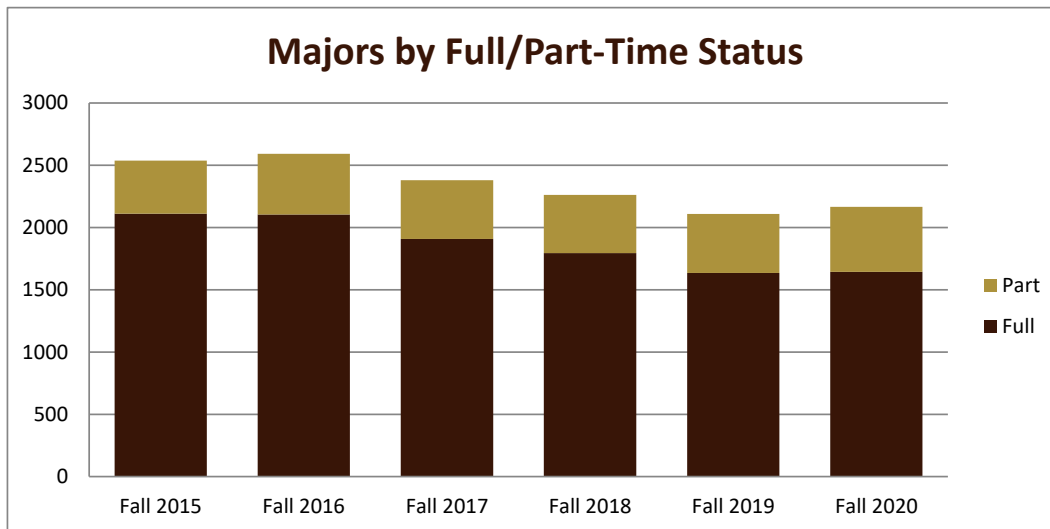

SMSU Art Program Data

Majors Enrolled

Academic Years 2015-16 to 2020-21

Using Fall Semester data (Fall 2015 to Fall 2020) for Term specific measures

Enrollment by Class						
	Fall 2015	Fall 2016	Fall 2017	Fall 2018	Fall 2019	Fall 2020
1 - Freshmen	8	8	12	8	6	8
2 - Sophomore	17	9	7	7	7	6
3 - Junior	11	10	7	8	4	10
4 - Senior	11	17	18	13	10	8
5 - Previous Degree		1	2	1		
Grand Total	47	45	46	37	27	32

SMSU Art Program Data

Majors Enrolled

Academic Years 2015-16 to 2020-21

Using Fall Semester data (Fall 2015 to Fall 2020) for Term specific measures

Enrollment by FT/PT

	Fall 2015	Fall 2016	Fall 2017	Fall 2018	Fall 2019	Fall 2020
Full	43	41	45	35	25	30
Part	4	4	1	2	2	2
Grand Total	47	45	46	37	27	32