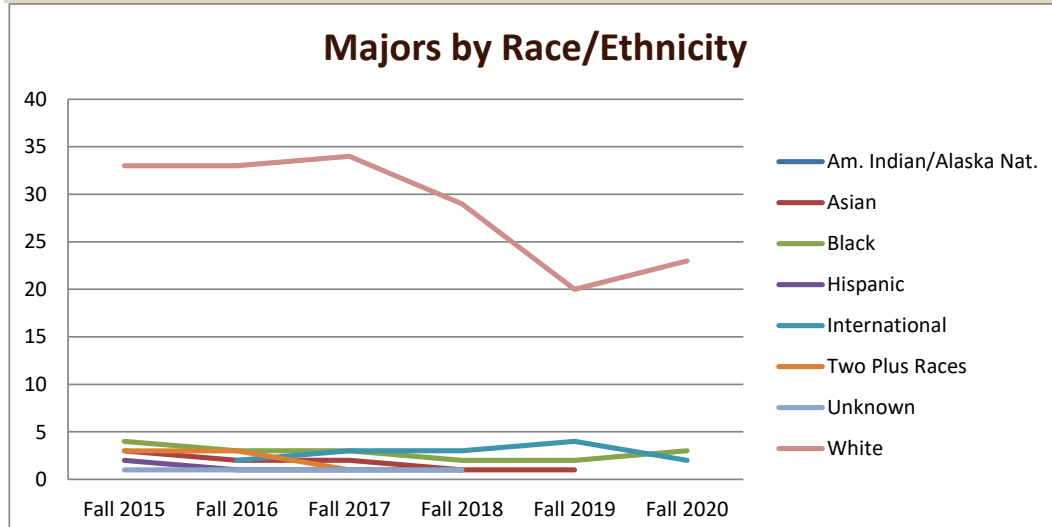

Enrollment by Race/Ethnicity						
	Fall 2015	Fall 2016	Fall 2017	Fall 2018	Fall 2019	Fall 2020
Am. Indian/Alaska Nat.	1		1	1		1
Asian	3	2	2	1	1	
Black	4	3	3	2	2	3
Hispanic	2	1	1			2
International		2	3	3	4	2
Two Plus Races	3	3	1			1
Unknown	1	1	1	1		
White	33	33	34	29	20	23
Grand Total	47	45	46	37	27	32