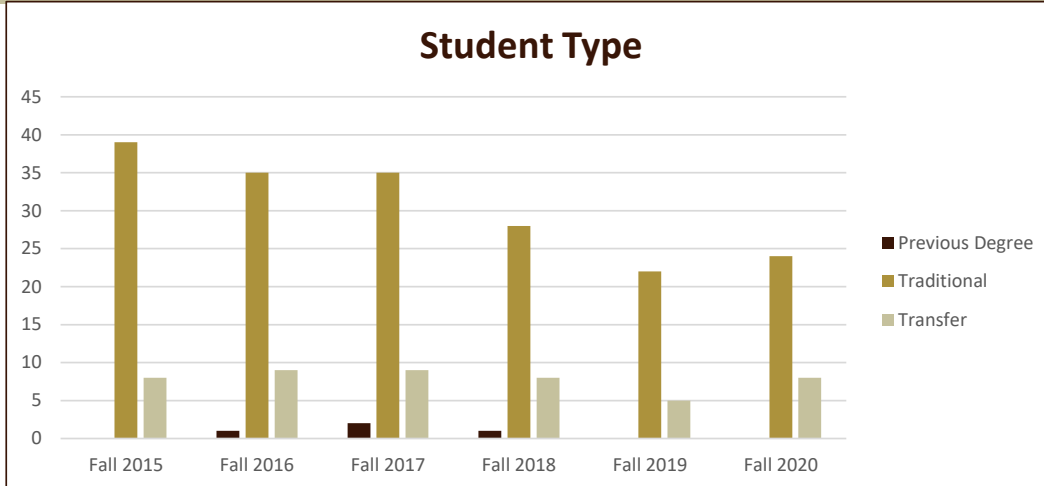

SMSU Art Program Data

Majors Enrolled

Academic Years 2015-16 to 2020-21

Using Fall Semester data (Fall 2015 to Fall 2020) for Term specific measures

Student Type	Fall 2015	Fall 2016	Fall 2017	Fall 2018	Fall 2019	Fall 2020
Previous Degree		1	2	1		
Traditional	39	35	35	28	22	24
Transfer	8	9	9	8	5	8
Grand Total	47	45	46	37	27	32

	Fall 2015	Fall 2016	Fall 2017	Fall 2018	Fall 2019	Fall 2020
Program ACT Avg.	20.6	20.0	19.1	21.2	21.3	17.3
SMSU Avg.	21.5	21.3	21.5	20.7	21.2	21.0

	Fall 2015	Fall 2016	Fall 2017	Fall 2018	Fall 2019	Fall 2020
Program H.S. Rank Avg.	54.4	32.9	49.2	64.8	78.0	44.7
SMSU Avg.	57.7	54.6	53.6	50.9	57.6	54.2

	Fall 2015	Fall 2016	Fall 2017	Fall 2018	Fall 2019	Fall 2020
Program Avg. GPA	2.41	2.55	2.17	2.18	2.48	3.53
SMSU Avg.	3.23	3.22	3.22	3.10	3.23	3.22

	Fall 2015	Fall 2016	Fall 2017	Fall 2018	Fall 2019	Fall 2020
Program Avg. Credits	13.67	13.50	13.67	16.00	15.33	15.56
SMSU Avg.	14.81	14.77	14.77	14.31	14.95	15.18