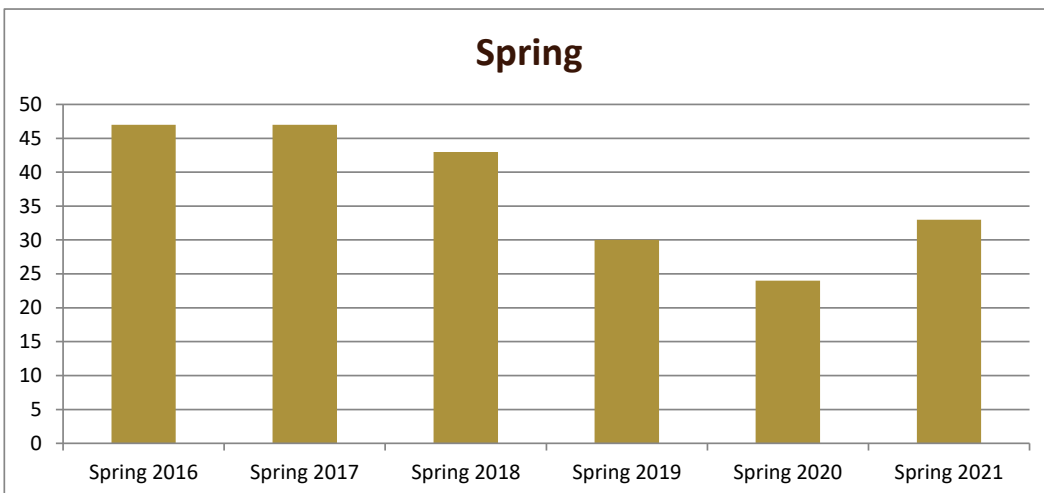

SMSU Art Program Data

Majors Enrolled

Academic Years 2015-16 to 2020-21

Using Fall Semester data (Fall 2015 to Fall 2020) for Term specific measures

Enrollment by Term						
	2016	2017	2018	2019	2020	2021
Fall	47	45	46	37	27	32
Spring	47	47	43	30	24	33
Summer	4	4	9	7	4	3

SMSU Art Program Data

Majors Enrolled

Academic Years 2015-16 to 2020-21

Using Fall Semester data (Fall 2015 to Fall 2020) for Term specific measures

Enrollment by Gender						
	Fall 2015	Fall 2016	Fall 2017	Fall 2018	Fall 2019	Fall 2020
Female	30	29	28	27	19	23
Male	17	16	18	10	8	9
Grand Total	47	45	46	37	27	32