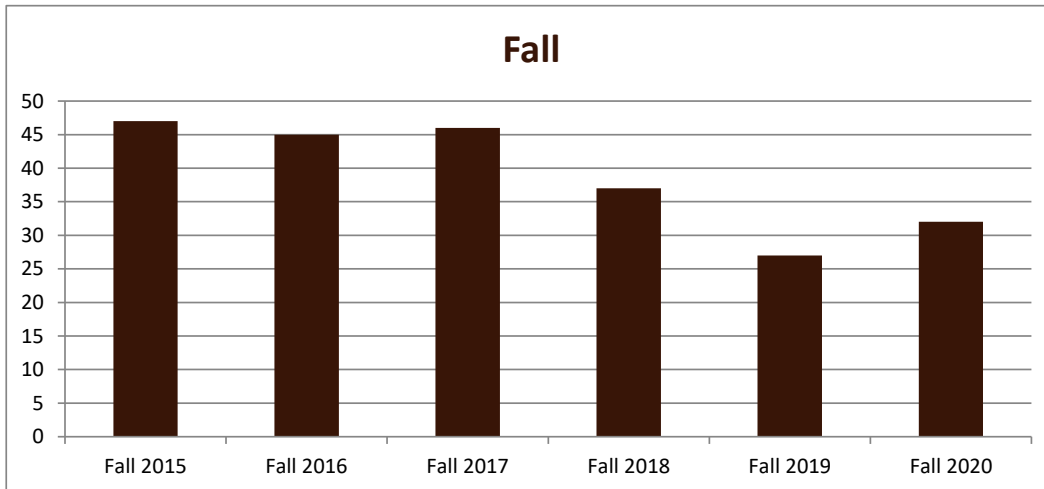

SMSU Art Program Data

Majors Enrolled

Academic Years 2015-16 to 2020-21

Using Fall Semester data (Fall 2015 to Fall 2020) for Term specific measures

Enrollment by Term						
	2016	2017	2018	2019	2020	2021
Fall	47	45	46	37	27	32
Spring	47	47	43	30	24	33
Summer	4	4	9	7	4	3

SMSU Art Program Data

Majors Enrolled

Academic Years 2015-16 to 2020-21

Using Fall Semester data (Fall 2015 to Fall 2020) for Term specific measures

Enrollment by Gender						
	Fall 2015	Fall 2016	Fall 2017	Fall 2018	Fall 2019	Fall 2020
Female	30	29	28	27	19	23
Male	17	16	18	10	8	9
Grand Total	47	45	46	37	27	32