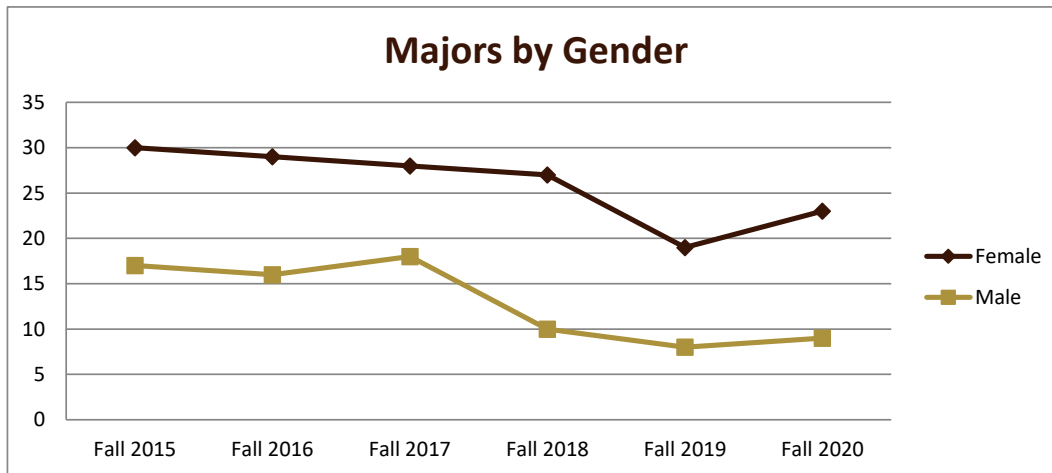

SMSU Art Program Data

Majors Enrolled

Academic Years 2015-16 to 2020-21

Using Fall Semester data (Fall 2015 to Fall 2020) for Term specific measures

Enrollment by Term						
	2016	2017	2018	2019	2020	2021
Fall	47	45	46	37	27	32
Spring	47	47	43	30	24	33
Summer	4	4	9	7	4	3

SMSU Art Program Data

Majors Enrolled

Academic Years 2015-16 to 2020-21

Using Fall Semester data (Fall 2015 to Fall 2020) for Term specific measures

Enrollment by Gender						
	Fall 2015	Fall 2016	Fall 2017	Fall 2018	Fall 2019	Fall 2020
Female	30	29	28	27	19	23
Male	17	16	18	10	8	9
Grand Total	47	45	46	37	27	32