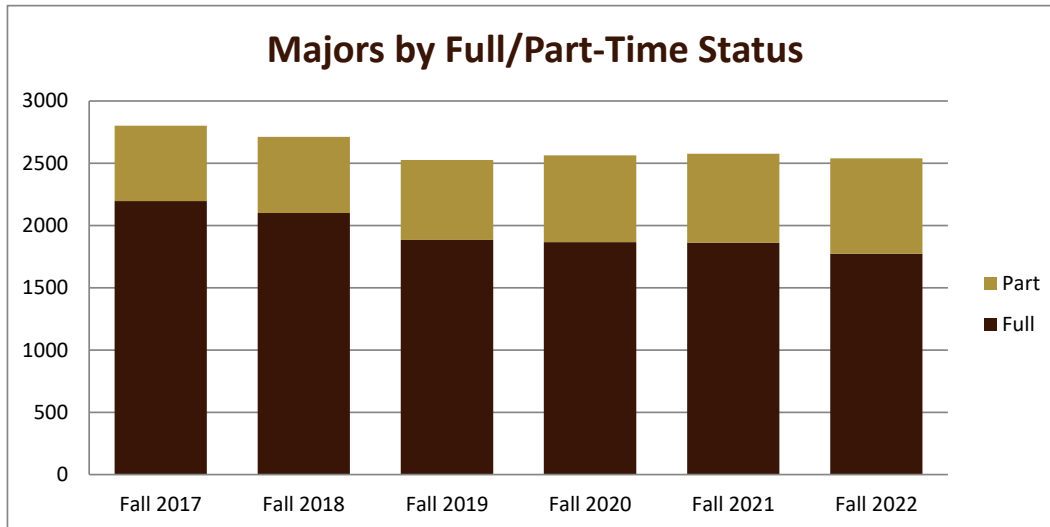

Majors Enrolled

Academic Years 2017-18 to 2022-23

Using Fall Semester data (Fall 2017 to Fall 2022) for Term specific measures

Enrollment by Class						
	Fall 2017	Fall 2018	Fall 2019	Fall 2020	Fall 2021	Fall 2022
1 - Freshmen		5	2	2		5
2 - Sophomore	4		4	2	1	3
3 - Junior	8	4	1	3	1	2
4 - Senior	1	4	6	3	4	3
5 - Previous Degree					1	2
Grand Total	13	13	13	10	7	15

SMSU Comm. Arts Literature Sec. Ed English Program Data

Majors Enrolled

Academic Years 2017-18 to 2022-23

Using Fall Semester data (Fall 2017 to Fall 2022) for Term specific measures

Enrollment by FT/PT						
	Fall 2017	Fall 2018	Fall 2019	Fall 2020	Fall 2021	Fall 2022
Full	12	13	10	9	6	14
Part	1		3	1	1	1
Grand Total	13	13	13	10	7	15

New/Return Headcount						
	Fall 2017	Fall 2018	Fall 2019	Fall 2020	Fall 2021	Fall 2022
New	2	5	4	1		5
Returning	11	8	9	9	7	10
Grand Total	13	13	13	10	7	15

SMSU Comm. Arts Literature Sec. Ed English Program Data