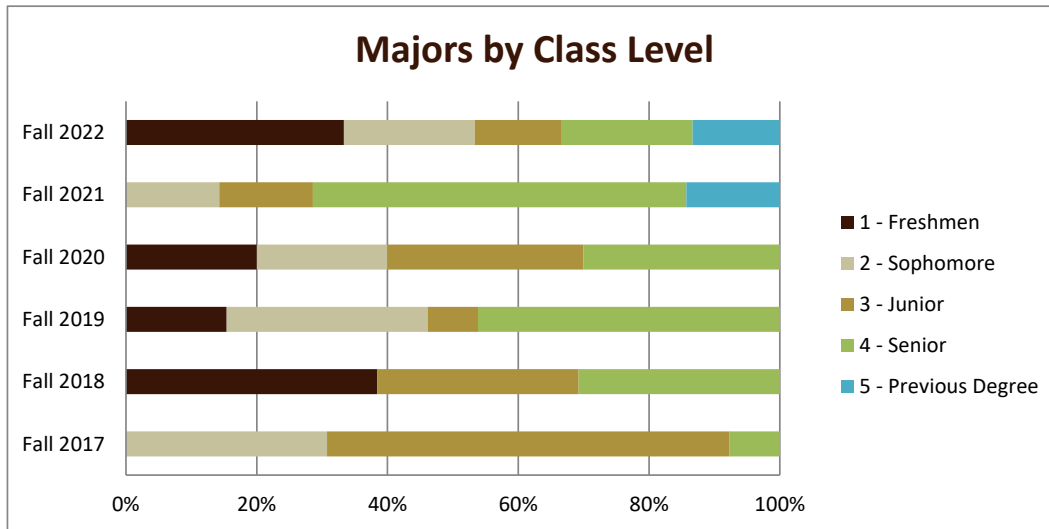

SMSU Comm. Arts Literature Sec. Ed English Program Data

Majors Enrolled

Academic Years 2017-18 to 2022-23

Using Fall Semester data (Fall 2017 to Fall 2022) for Term specific measures

Enrollment by Gender						
	Fall 2017	Fall 2018	Fall 2019	Fall 2020	Fall 2021	Fall 2022
Female	12	12	11	8	4	12
Male	1	1	2	2	3	3
Grand Total	13	13	13	10	7	15

Enrollment by Race/Ethnicity						
	Fall 2017	Fall 2018	Fall 2019	Fall 2020	Fall 2021	Fall 2022
Hispanic			1	1	1	4
Two Plus Races	1		1			
White	11	13	11	9	6	11
Grand Total	13	13	13	10	7	15

SMSU Comm. Arts Literature Sec. Ed English Program Data

Majors Enrolled

Academic Years 2017-18 to 2022-23

Using Fall Semester data (Fall 2017 to Fall 2022) for Term specific measures

Enrollment by Class						
	Fall 2017	Fall 2018	Fall 2019	Fall 2020	Fall 2021	Fall 2022
1 - Freshmen		5	2	2		5
2 - Sophomore	4		4	2	1	3
3 - Junior	8	4	1	3	1	2
4 - Senior	1	4	6	3	4	3
5 - Previous Degree					1	2
Grand Total	13	13	13	10	7	15

SMSU Comm. Arts Literature Sec. Ed English Program Data

Majors Enrolled

Academic Years 2017-18 to 2022-23

Using Fall Semester data (Fall 2017 to Fall 2022) for Term specific measures

Enrollment by FT/PT						
	Fall 2017	Fall 2018	Fall 2019	Fall 2020	Fall 2021	Fall 2022
Full	12	13	10	9	6	14
Part	1		3	1	1	1
Grand Total	13	13	13	10	7	15