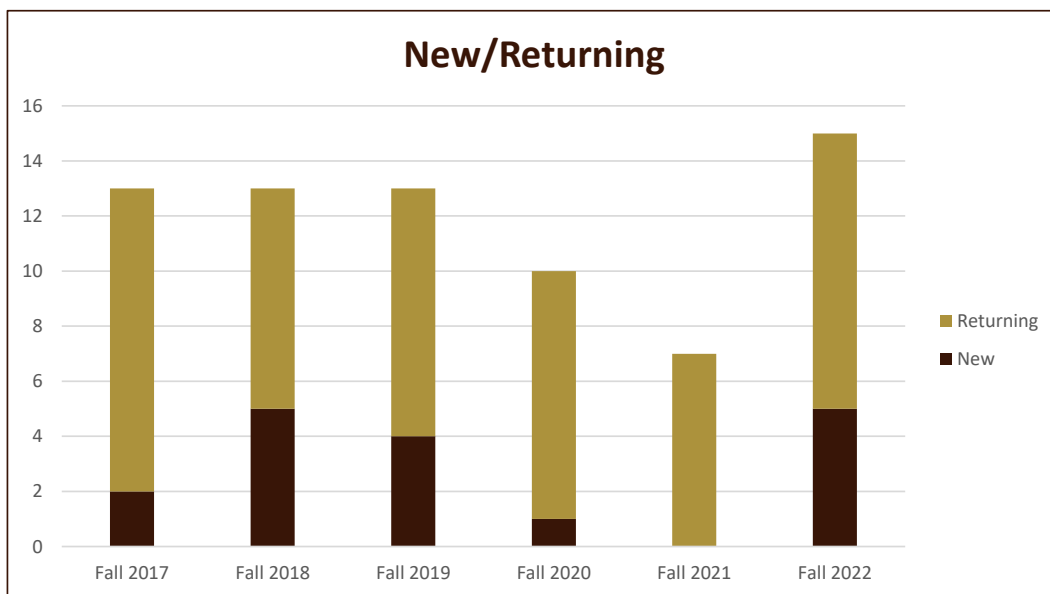

Majors Enrolled

Academic Years 2017-18 to 2022-23

Using Fall Semester data (Fall 2017 to Fall 2022) for Term specific measures

Enrollment by Class						
	Fall 2017	Fall 2018	Fall 2019	Fall 2020	Fall 2021	Fall 2022
1 - Freshmen		5	2	2		5
2 - Sophomore	4		4	2	1	3
3 - Junior	8	4	1	3	1	2
4 - Senior	1	4	6	3	4	3
5 - Previous Degree					1	2
Grand Total	13	13	13	10	7	15

SMSU Comm. Arts Literature Sec. Ed English Program Data

Majors Enrolled

Academic Years 2017-18 to 2022-23

Using Fall Semester data (Fall 2017 to Fall 2022) for Term specific measures

Enrollment by FT/PT						
	Fall 2017	Fall 2018	Fall 2019	Fall 2020	Fall 2021	Fall 2022
Full	12	13	10	9	6	14
Part	1		3	1	1	1
Grand Total	13	13	13	10	7	15

New/Return Headcount						
	Fall 2017	Fall 2018	Fall 2019	Fall 2020	Fall 2021	Fall 2022
New	2	5	4	1		5
Returning	11	8	9	9	7	10
Grand Total	13	13	13	10	7	15

SMSU Comm. Arts Literature Sec. Ed English Program Data