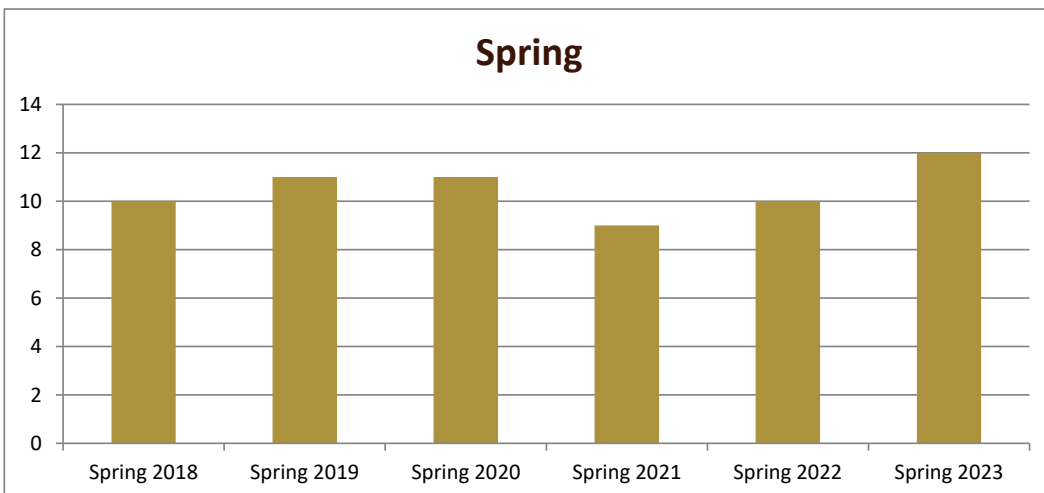

SMSU Comm. Arts Literature Sec. Ed English Program Data

Majors Enrolled

Academic Years 2017-18 to 2022-23

Using Fall Semester data (Fall 2017 to Fall 2022) for Term specific measures

Enrollment by Term						
	2018	2019	2020	2021	2022	2023
Fall	13	13	13	10	7	15
Spring	10	11	11	9	10	12
Summer	3	2	2	1	2	3

SMSU Comm. Arts Literature Sec. Ed English Program Data

Majors Enrolled

Academic Years 2017-18 to 2022-23

Using Fall Semester data (Fall 2017 to Fall 2022) for Term specific measures

Enrollment by Gender						
	Fall 2017	Fall 2018	Fall 2019	Fall 2020	Fall 2021	Fall 2022
Female	12	12	11	8	4	12
Male	1	1	2	2	3	3
Grand Total	13	13	13	10	7	15