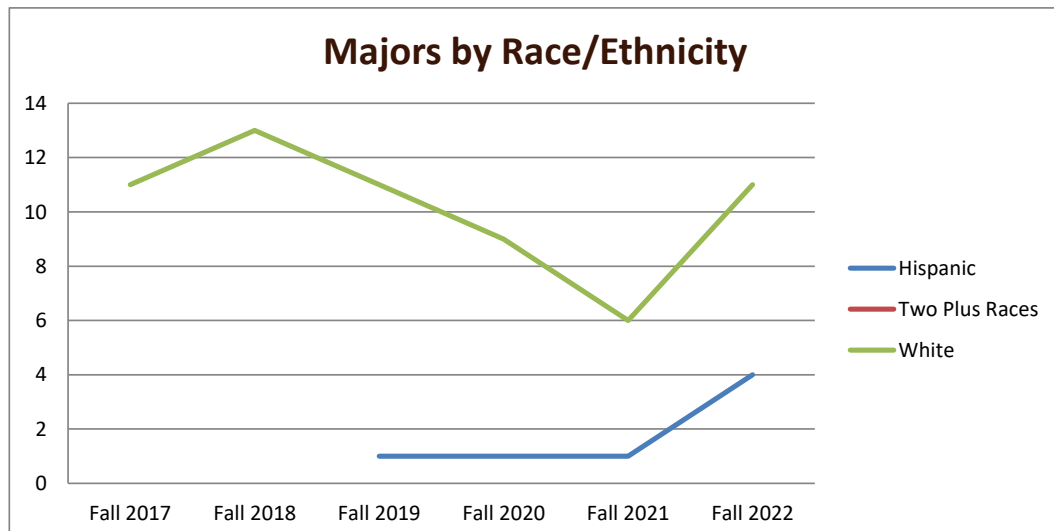

SMSU Comm. Arts Literature Sec. Ed English Program Data

Majors Enrolled

Academic Years 2017-18 to 2022-23

Using Fall Semester data (Fall 2017 to Fall 2022) for Term specific measures

Enrollment by Gender						
	Fall 2017	Fall 2018	Fall 2019	Fall 2020	Fall 2021	Fall 2022
Female	12	12	11	8	4	12
Male	1	1	2	2	3	3
Grand Total	13	13	13	10	7	15

Enrollment by Race/Ethnicity						
	Fall 2017	Fall 2018	Fall 2019	Fall 2020	Fall 2021	Fall 2022
Hispanic			1	1	1	4
Two Plus Races	1		1			
White	11	13	11	9	6	11
Grand Total	13	13	13	10	7	15