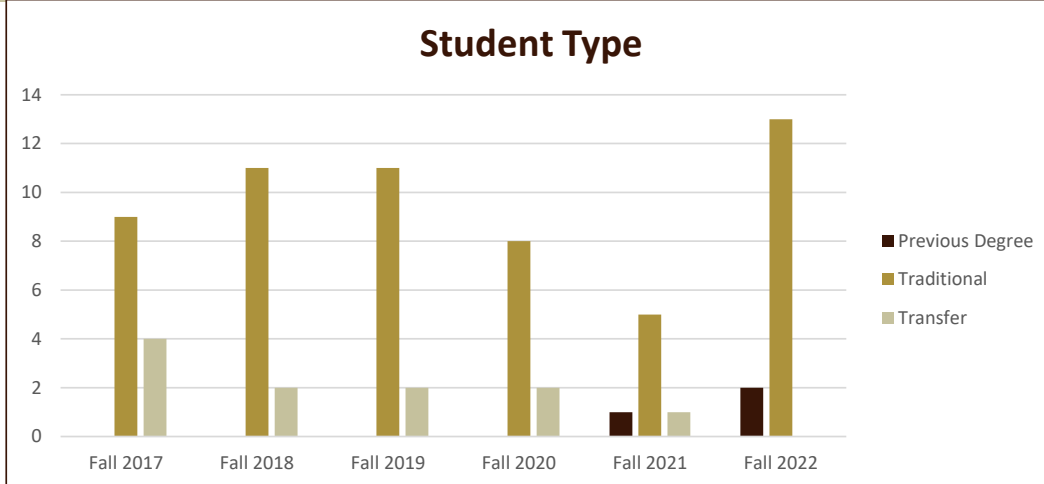

SMSU Comm. Arts Literature Sec. Ed English Program Data

Majors Enrolled

Academic Years 2017-18 to 2022-23

Using Fall Semester data (Fall 2017 to Fall 2022) for Term specific measures

Enrollment by FT/PT						
	Fall 2017	Fall 2018	Fall 2019	Fall 2020	Fall 2021	Fall 2022
Full	12	13	10	9	6	14
Part	1		3	1	1	1
Grand Total	13	13	13	10	7	15

New/Return Headcount						
	Fall 2017	Fall 2018	Fall 2019	Fall 2020	Fall 2021	Fall 2022
New	2	5	4	1		5
Returning	11	8	9	9	7	10
Grand Total	13	13	13	10	7	15

SMSU Comm. Arts Literature Sec. Ed English Program Data

Majors Enrolled

Academic Years 2017-18 to 2022-23

Using Fall Semester data (Fall 2017 to Fall 2022) for Term specific measures

Student Type	Fall 2017	Fall 2018	Fall 2019	Fall 2020	Fall 2021	Fall 2022
Previous Degree					1	2
Traditional	9	11	11	8	5	13
Transfer	4	2	2	2	1	
Grand Total	13	13	13	10	7	15