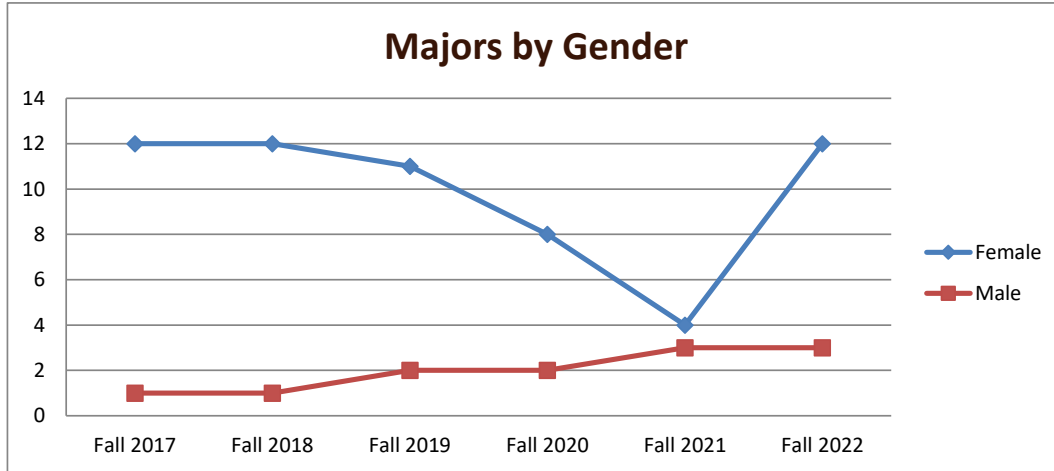

SMSU Comm. Arts Literature Sec. Ed English Program Data

Majors Enrolled

Academic Years 2017-18 to 2022-23

Using Fall Semester data (Fall 2017 to Fall 2022) for Term specific measures

Enrollment by Term						
	2018	2019	2020	2021	2022	2023
Fall	13	13	13	10	7	15
Spring	10	11	11	9	10	12
Summer	3	2	2	1	2	3

SMSU Comm. Arts Literature Sec. Ed English Program Data

Majors Enrolled

Academic Years 2017-18 to 2022-23

Using Fall Semester data (Fall 2017 to Fall 2022) for Term specific measures

Enrollment by Gender						
	Fall 2017	Fall 2018	Fall 2019	Fall 2020	Fall 2021	Fall 2022
Female	12	12	11	8	4	12
Male	1	1	2	2	3	3
Grand Total	13	13	13	10	7	15