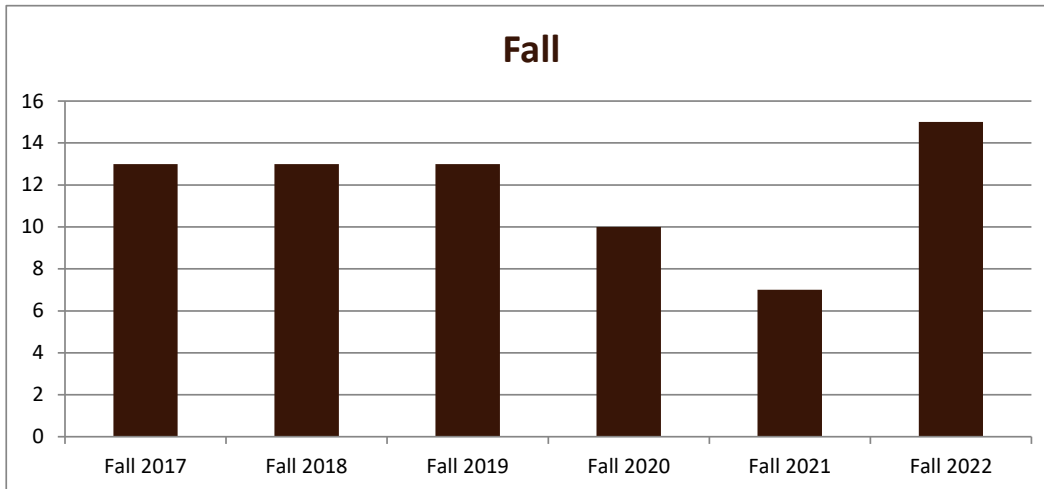

SMSU Comm. Arts Literature Sec. Ed English Program Data

Majors Enrolled

Academic Years 2017-18 to 2022-23

Using Fall Semester data (Fall 2017 to Fall 2022) for Term specific measures

Enrollment by Term						
	2018	2019	2020	2021	2022	2023
Fall	13	13	13	10	7	15
Spring	10	11	11	9	10	12
Summer	3	2	2	1	2	3

SMSU Comm. Arts Literature Sec. Ed English Program Data

Majors Enrolled

Academic Years 2017-18 to 2022-23

Using Fall Semester data (Fall 2017 to Fall 2022) for Term specific measures

Enrollment by Gender						
	Fall 2017	Fall 2018	Fall 2019	Fall 2020	Fall 2021	Fall 2022
Female	12	12	11	8	4	12
Male	1	1	2	2	3	3
Grand Total	13	13	13	10	7	15