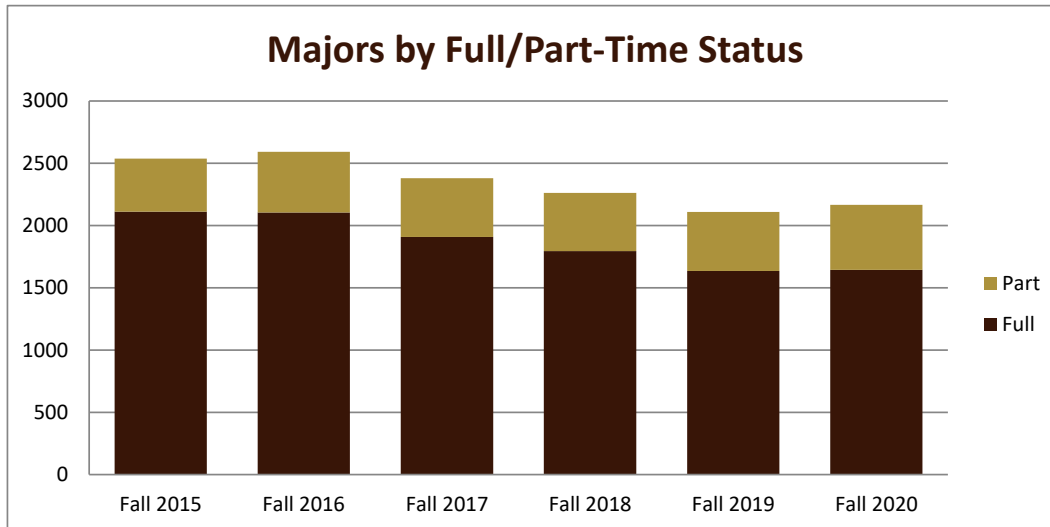

SMSU Comm. Arts Literature Sec. Ed English Program Data

Majors Enrolled

Academic Years 2015-16 to 2020-21

Using Fall Semester data (Fall 2015 to Fall 2020) for Term specific measures

Enrollment by FT/PT						
	Fall 2015	Fall 2016	Fall 2017	Fall 2018	Fall 2019	Fall 2020
Full	10	11	12	13	10	9
Part	1	3	1		3	1
Grand Total	11	14	13	13	13	10