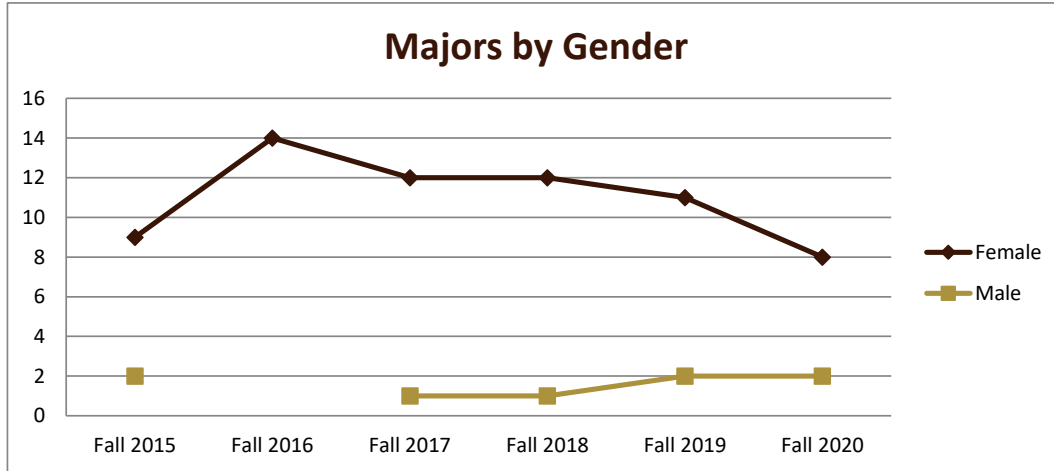

SMSU Comm. Arts Literature Sec. Ed English Program Data

Majors Enrolled

Academic Years 2015-16 to 2020-21

Using Fall Semester data (Fall 2015 to Fall 2020) for Term specific measures

Enrollment by Term						
	2016	2017	2018	2019	2020	2021
Fall	11	14	13	13	13	10
Spring	6	13	10	11	11	8
Summer	3		3	2	2	1

SMSU Comm. Arts Literature Sec. Ed English Program Data

Majors Enrolled

Academic Years 2015-16 to 2020-21

Using Fall Semester data (Fall 2015 to Fall 2020) for Term specific measures

Enrollment by Gender						
	Fall 2015	Fall 2016	Fall 2017	Fall 2018	Fall 2019	Fall 2020
Female	9	14	12	12	11	8
Male	2		1	1	2	2
Grand Total	11	14	13	13	13	10