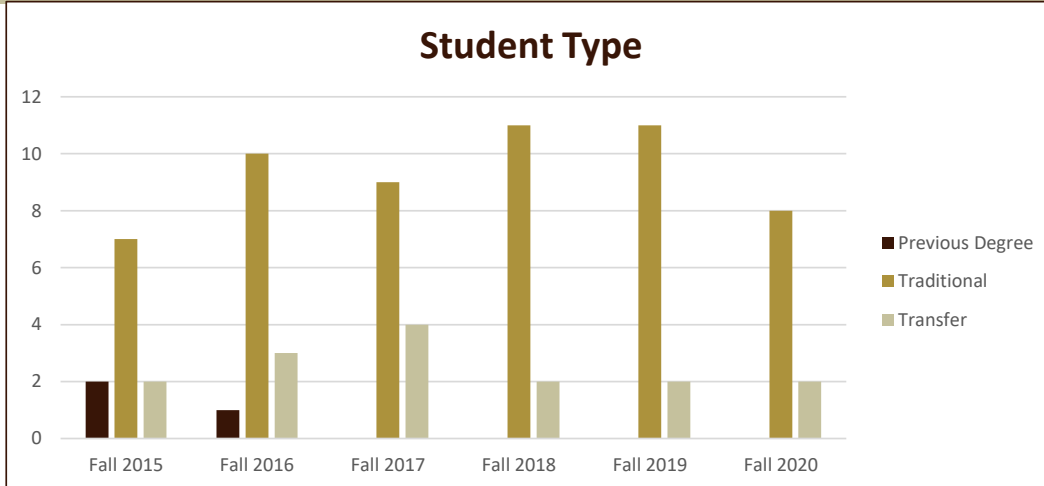

SMSU Comm. Arts Literature Sec. Ed English Program Data

Majors Enrolled

Academic Years 2015-16 to 2020-21

Using Fall Semester data (Fall 2015 to Fall 2020) for Term specific measures

Enrollment by FT/PT						
	Fall 2015	Fall 2016	Fall 2017	Fall 2018	Fall 2019	Fall 2020
Full	10	11	12	13	10	9
Part	1	3	1		3	1
Grand Total	11	14	13	13	13	10

New/Return Headcount						
	Fall 2015	Fall 2016	Fall 2017	Fall 2018	Fall 2019	Fall 2020
New	4	8	2	5	4	1
Returning	7	6	11	8	9	9
Grand Total	11	14	13	13	13	10

SMSU Comm. Arts Literature Sec. Ed English Program Data

Majors Enrolled

Academic Years 2015-16 to 2020-21

Using Fall Semester data (Fall 2015 to Fall 2020) for Term specific measures

Student Type	Fall 2015	Fall 2016	Fall 2017	Fall 2018	Fall 2019	Fall 2020
Previous Degree	2	1				
Traditional	7	10	9	11	11	8
Transfer	2	3	4	2	2	2
Grand Total	11	14	13	13	13	10