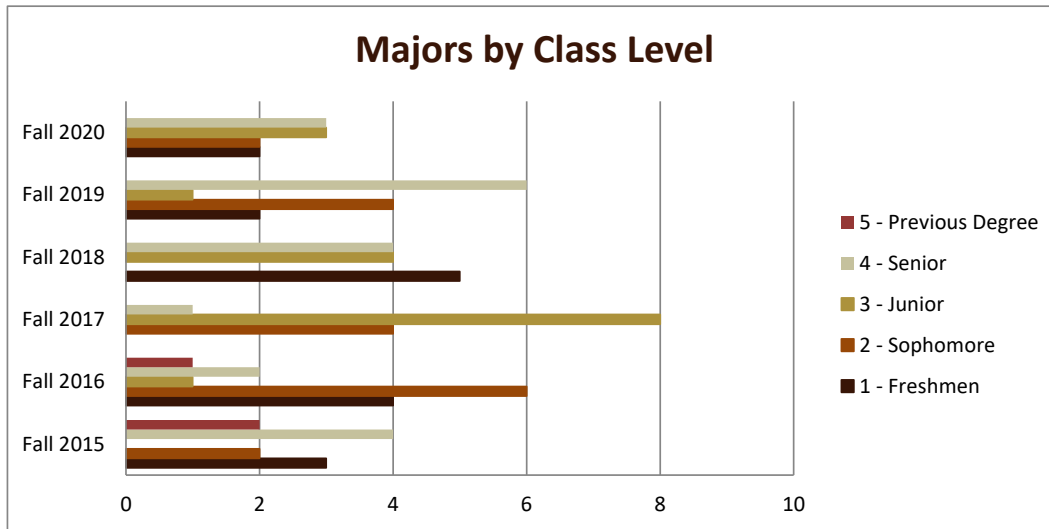

SMSU Comm. Arts Literature Sec. Ed English Program Data

Majors Enrolled

Academic Years 2015-16 to 2020-21

Using Fall Semester data (Fall 2015 to Fall 2020) for Term specific measures

Enrollment by Gender						
	Fall 2015	Fall 2016	Fall 2017	Fall 2018	Fall 2019	Fall 2020
Female	9	14	12	12	11	8
Male	2		1	1	2	2
Grand Total	11	14	13	13	13	10

Enrollment by Race/Ethnicity						
	Fall 2015	Fall 2016	Fall 2017	Fall 2018	Fall 2019	Fall 2020
Hispanic						
Two Plus Races	1	1	1		1	1
White	9	12	11	13	11	9
Grand Total	11	14	13	13	13	10

SMSU Comm. Arts Literature Sec. Ed English Program Data

Majors Enrolled

Academic Years 2015-16 to 2020-21

Using Fall Semester data (Fall 2015 to Fall 2020) for Term specific measures

Enrollment by Class						
	Fall 2015	Fall 2016	Fall 2017	Fall 2018	Fall 2019	Fall 2020
1 - Freshmen	3	4		5	2	2
2 - Sophomore	2	6	4		4	2
3 - Junior		1	8	4	1	3
4 - Senior	4	2	1	4	6	3
5 - Previous Degree	2	1				
Grand Total	11	14	13	13	13	10