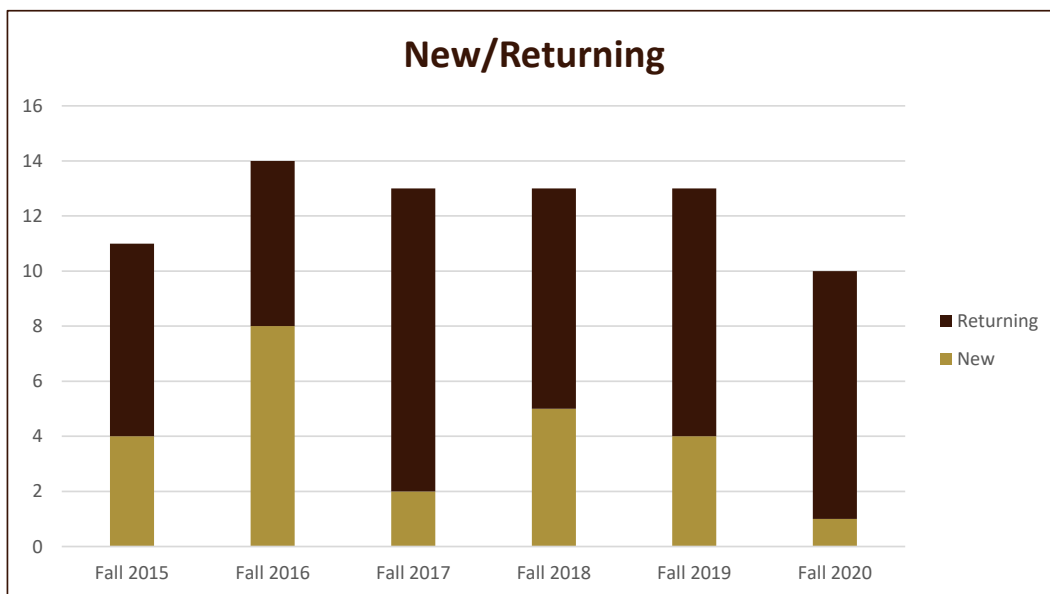

New/Return Headcount						
	Fall 2015	Fall 2016	Fall 2017	Fall 2018	Fall 2019	Fall 2020
New	4	8	2	5	4	1
Returning	7	6	11	8	9	9
Grand Total	11	14	13	13	13	10