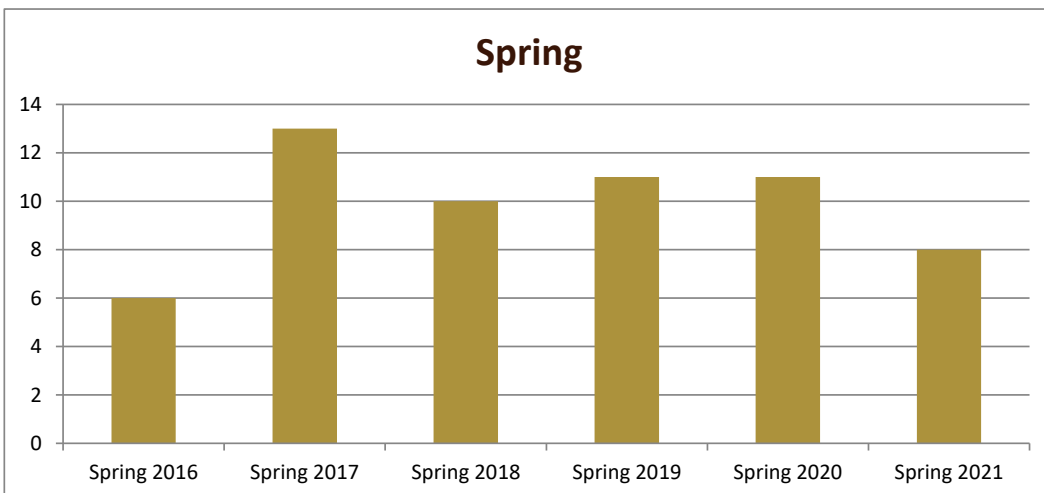

SMSU Comm. Arts Literature Sec. Ed English Program Data

Majors Enrolled

Academic Years 2015-16 to 2020-21

Using Fall Semester data (Fall 2015 to Fall 2020) for Term specific measures

Enrollment by Term						
	2016	2017	2018	2019	2020	2021
Fall	11	14	13	13	13	10
Spring	6	13	10	11	11	8
Summer	3		3	2	2	1

SMSU Comm. Arts Literature Sec. Ed English Program Data

Majors Enrolled

Academic Years 2015-16 to 2020-21

Using Fall Semester data (Fall 2015 to Fall 2020) for Term specific measures

Enrollment by Gender						
	Fall 2015	Fall 2016	Fall 2017	Fall 2018	Fall 2019	Fall 2020
Female	9	14	12	12	11	8
Male	2		1	1	2	2
Grand Total	11	14	13	13	13	10