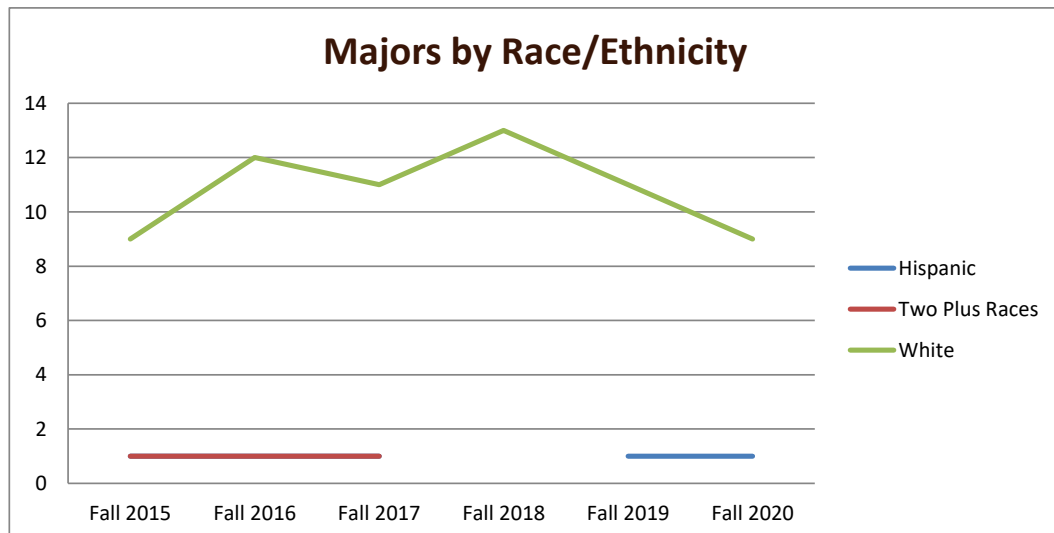

SMSU Comm. Arts Literature Sec. Ed English Program Data

Majors Enrolled

Academic Years 2015-16 to 2020-21

Using Fall Semester data (Fall 2015 to Fall 2020) for Term specific measures

Enrollment by Gender						
	Fall 2015	Fall 2016	Fall 2017	Fall 2018	Fall 2019	Fall 2020
Female	9	14	12	12	11	8
Male	2		1	1	2	2
Grand Total	11	14	13	13	13	10

Enrollment by Race/Ethnicity						
	Fall 2015	Fall 2016	Fall 2017	Fall 2018	Fall 2019	Fall 2020
Hispanic						
Two Plus Races	1	1	1		1	1
White	9	12	11	13	11	9
Grand Total	11	14	13	13	13	10