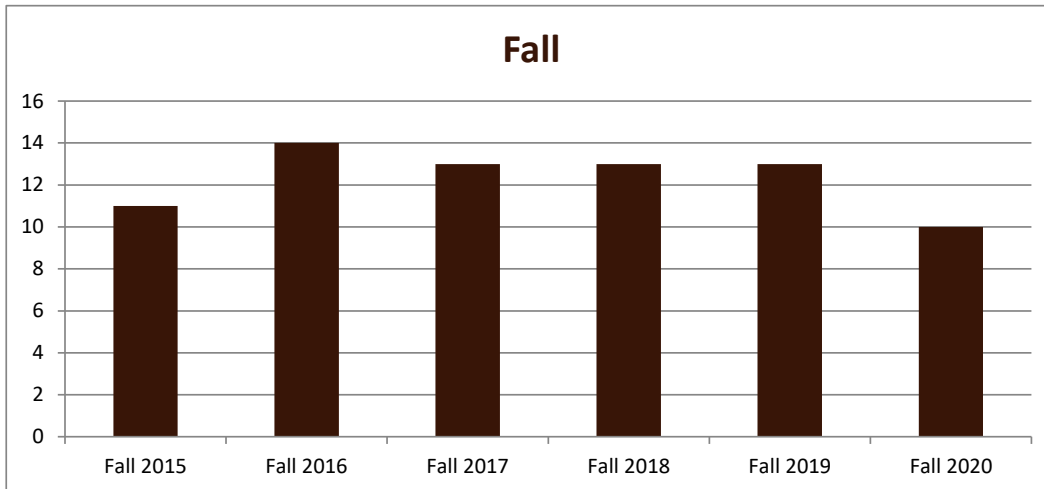

SMSU Comm. Arts Literature Sec. Ed English Program Data

Majors Enrolled

Academic Years 2015-16 to 2020-21

Using Fall Semester data (Fall 2015 to Fall 2020) for Term specific measures

Enrollment by Term						
	2016	2017	2018	2019	2020	2021
Fall	11	14	13	13	13	10
Spring	6	13	10	11	11	8
Summer	3		3	2	2	1

SMSU Comm. Arts Literature Sec. Ed English Program Data

Majors Enrolled

Academic Years 2015-16 to 2020-21

Using Fall Semester data (Fall 2015 to Fall 2020) for Term specific measures

Enrollment by Gender						
	Fall 2015	Fall 2016	Fall 2017	Fall 2018	Fall 2019	Fall 2020
Female	9	14	12	12	11	8
Male	2		1	1	2	2
Grand Total	11	14	13	13	13	10