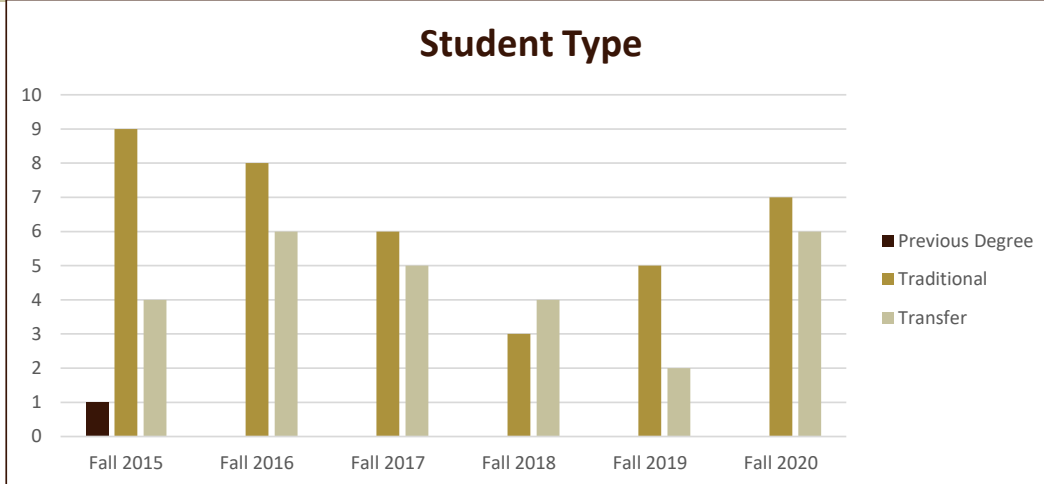

SMSU Education ESL Program Data

Majors Enrolled

Academic Years 2015-16 to 2020-21

Using Fall Semester data (Fall 2015 to Fall 2020) for Term specific measures

Student Type	Fall 2015	Fall 2016	Fall 2017	Fall 2018	Fall 2019	Fall 2020
Previous Degree	1					
Traditional	9	8	6	3	5	7
Transfer	4	6	5	4	2	6
Grand Total	14	14	11	7	7	13

	Fall 2015	Fall 2016	Fall 2017	Fall 2020		
Program ACT Avg.	20.0	25.0	21.0	18.3		
SMSU Avg.	21.5	21.3	21.5	20.7	21.2	21.0

	Fall 2015	Fall 2016	Fall 2017	Fall 2018	Fall 2020		
Program H.S. Rank Avg.	35.5	55.0	78.0	23.0	71.0		
SMSU Avg.	57.7	54.6	53.6	50.9	57.6	54.2	

	Fall 2015	Fall 2016				
Program Avg. GPA	2.36	4.00				
SMSU Avg.	3.23	3.22	3.22	3.10	3.23	3.22

	Fall 2015	Fall 2016	Fall 2017	Fall 2018	Fall 2020		
Program Avg. Credits	14.00	10.60	15.00	5.00	11.80		
SMSU Avg.	14.81	14.77	14.77	14.31	14.95	15.18