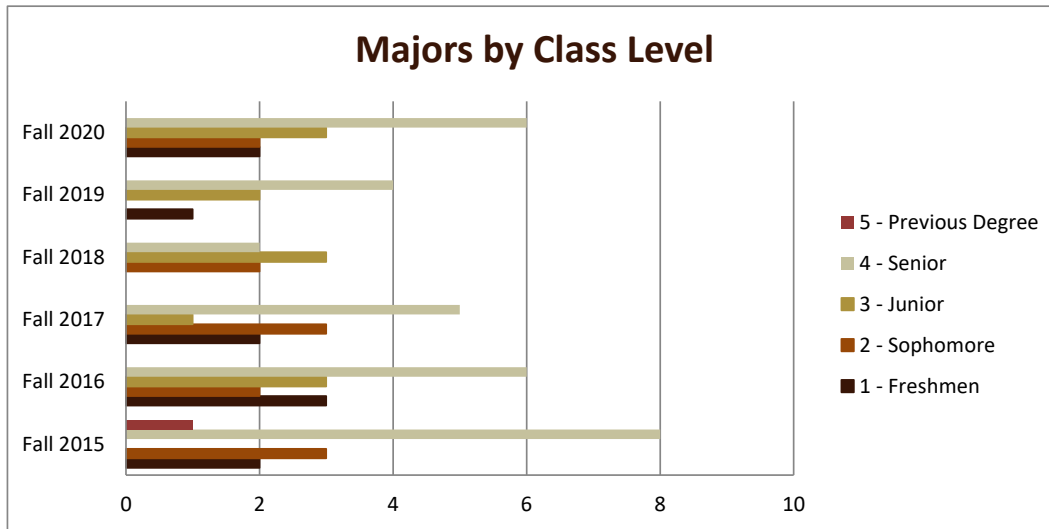

Enrollment by Race/Ethnicity						
	Fall 2015	Fall 2016	Fall 2017	Fall 2018	Fall 2019	Fall 2020
Asian	3	2	3	3	2	2
Black					1	
Hispanic	1	5	3	3	1	6
Two Plus Races					1	2
White	10	7	5	1	2	3
Grand Total	14	14	11	7	7	13

SMSU Education ESL Program Data

Majors Enrolled

Academic Years 2015-16 to 2020-21

Using Fall Semester data (Fall 2015 to Fall 2020) for Term specific measures

Enrollment by Class						
	Fall 2015	Fall 2016	Fall 2017	Fall 2018	Fall 2019	Fall 2020
1 - Freshmen	2	3	2		1	2
2 - Sophomore	3	2	3	2		2
3 - Junior		3	1	3	2	3
4 - Senior	8	6	5	2	4	6
5 - Previous Degree	1					
Grand Total	14	14	11	7	7	13

SMSU Education ESL Program Data

Majors Enrolled

Academic Years 2015-16 to 2020-21

Using Fall Semester data (Fall 2015 to Fall 2020) for Term specific measures

Enrollment by FT/PT						
	Fall 2015	Fall 2016	Fall 2017	Fall 2018	Fall 2019	Fall 2020
Full	13	11	8	5	7	7
Part	1	3	3	2		6
Grand Total	14	14	11	7	7	13