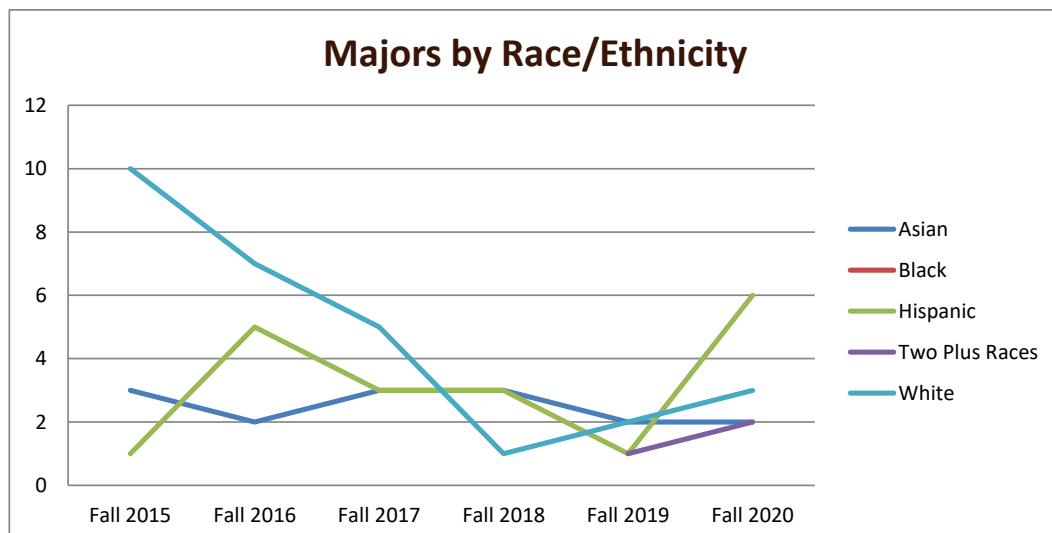

SMSU Education ESL Program Data

Majors Enrolled

Academic Years 2015-16 to 2020-21

Using Fall Semester data (Fall 2015 to Fall 2020) for Term specific measures

Enrollment by Gender						
	Fall 2015	Fall 2016	Fall 2017	Fall 2018	Fall 2019	Fall 2020
Female	12	12	9	7	7	13
Male	2	2	2			
Grand Total	14	14	11	7	7	13

Enrollment by Race/Ethnicity						
	Fall 2015	Fall 2016	Fall 2017	Fall 2018	Fall 2019	Fall 2020
Asian	3	2	3	3	2	2
Black					1	
Hispanic	1	5	3	3	1	6
Two Plus Races					1	2
White	10	7	5	1	2	3
Grand Total	14	14	11	7	7	13