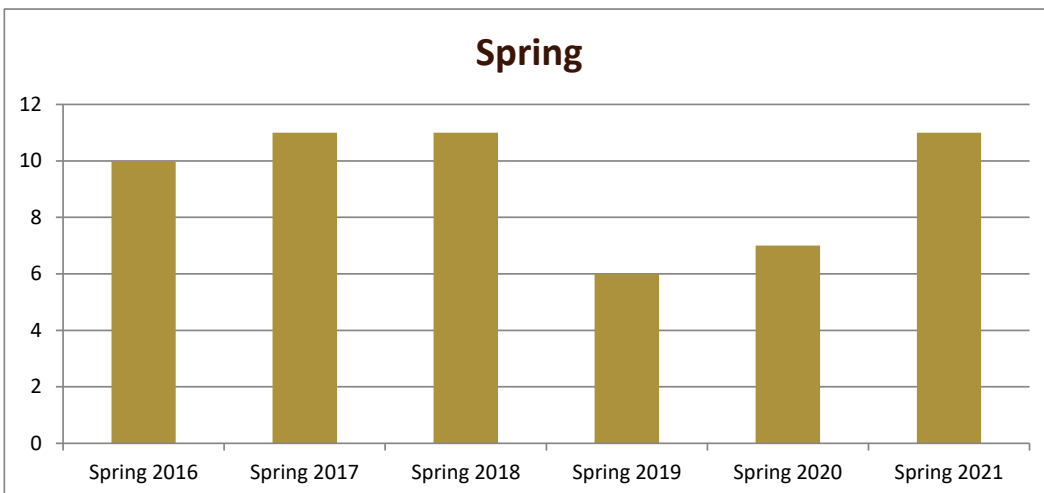

SMSU Education ESL Program Data

Majors Enrolled

Academic Years 2015-16 to 2020-21

Using Fall Semester data (Fall 2015 to Fall 2020) for Term specific measures

Enrollment by Term						
	2016	2017	2018	2019	2020	2021
Fall	14	14	11	7	7	13
Spring	10	11	11	6	7	11
Summer	7	8	5	3	4	9

SMSU Education ESL Program Data

Majors Enrolled

Academic Years 2015-16 to 2020-21

Using Fall Semester data (Fall 2015 to Fall 2020) for Term specific measures

Enrollment by Gender						
	Fall 2015	Fall 2016	Fall 2017	Fall 2018	Fall 2019	Fall 2020
Female	12	12	9	7	7	13
Male	2	2	2			
Grand Total	14	14	11	7	7	13