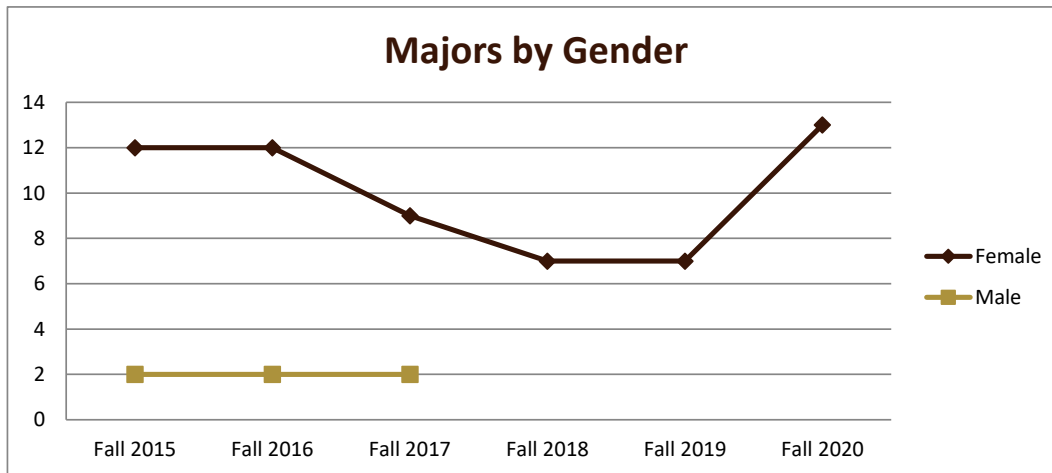

SMSU Education ESL Program Data

Majors Enrolled

Academic Years 2015-16 to 2020-21

Using Fall Semester data (Fall 2015 to Fall 2020) for Term specific measures

Enrollment by Gender						
	Fall 2015	Fall 2016	Fall 2017	Fall 2018	Fall 2019	Fall 2020
Female	12	12	9	7	7	13
Male	2	2	2			
Grand Total	14	14	11	7	7	13