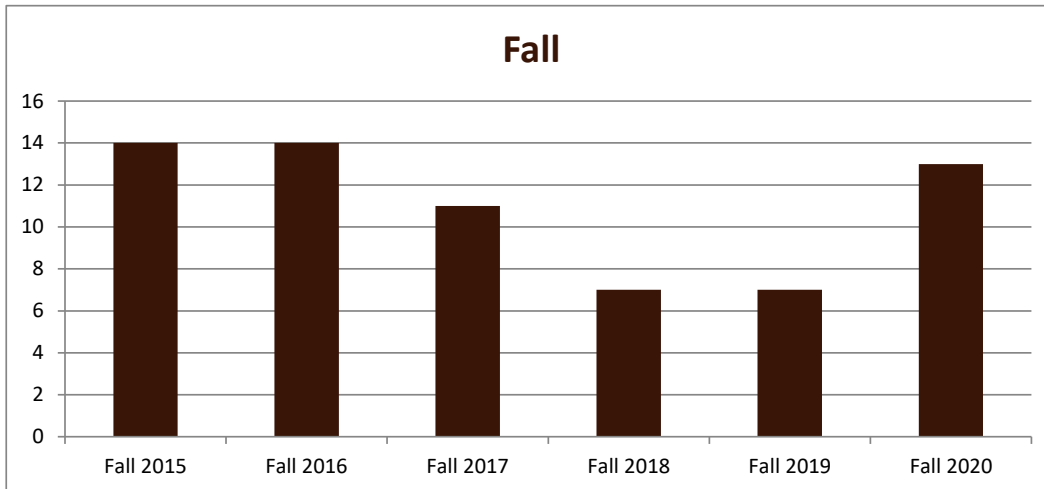

SMSU Education ESL Program Data

Majors Enrolled

Academic Years 2015-16 to 2020-21

Using Fall Semester data (Fall 2015 to Fall 2020) for Term specific measures

Enrollment by Term						
	2016	2017	2018	2019	2020	2021
Fall	14	14	11	7	7	13
Spring	10	11	11	6	7	11
Summer	7	8	5	3	4	9

SMSU Education ESL Program Data

Majors Enrolled

Academic Years 2015-16 to 2020-21

Using Fall Semester data (Fall 2015 to Fall 2020) for Term specific measures

Enrollment by Gender						
	Fall 2015	Fall 2016	Fall 2017	Fall 2018	Fall 2019	Fall 2020
Female	12	12	9	7	7	13
Male	2	2	2			
Grand Total	14	14	11	7	7	13