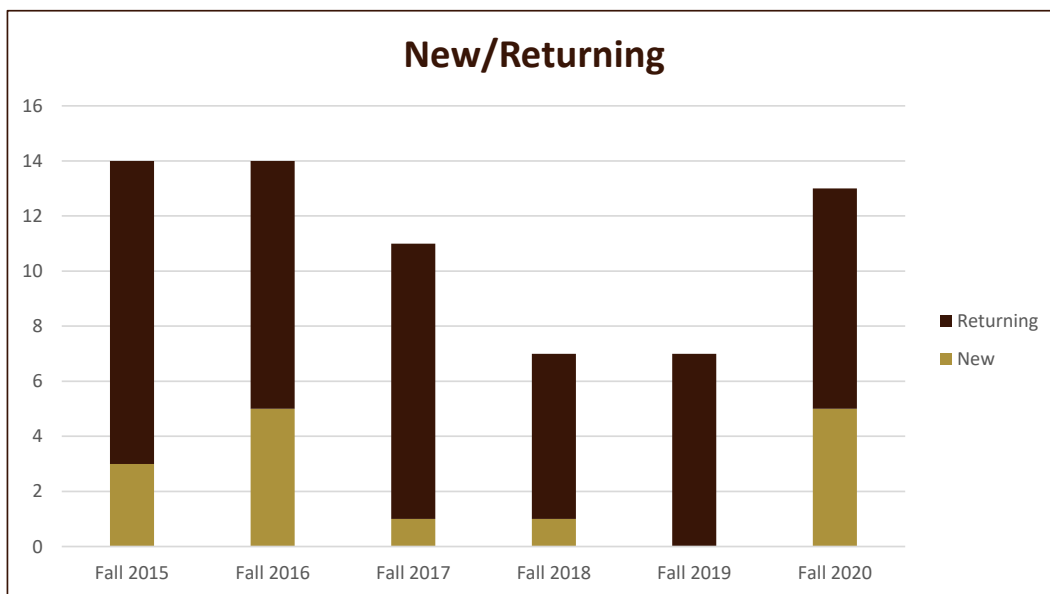

New/Return Headcount						
	Fall 2015	Fall 2016	Fall 2017	Fall 2018	Fall 2019	Fall 2020
New	3	5	1	1		5
Returning	11	9	10	6	7	8
Grand Total	14	14	11	7	7	13