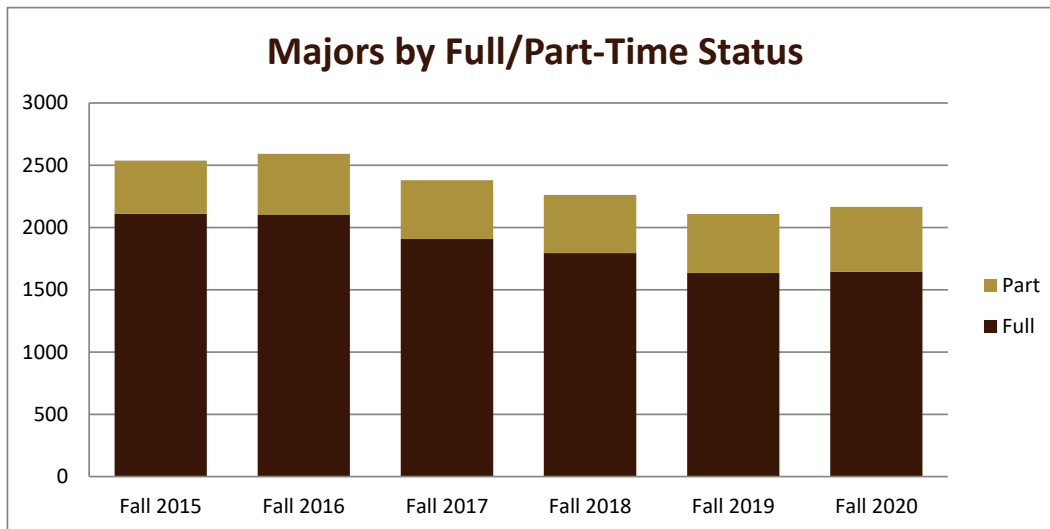

SMSU Education ESL Program Data

Majors Enrolled

Academic Years 2015-16 to 2020-21

Using Fall Semester data (Fall 2015 to Fall 2020) for Term specific measures

Enrollment by FT/PT						
	Fall 2015	Fall 2016	Fall 2017	Fall 2018	Fall 2019	Fall 2020
Full	13	11	8	5	7	7
Part	1	3	3	2		6
Grand Total	14	14	11	7	7	13