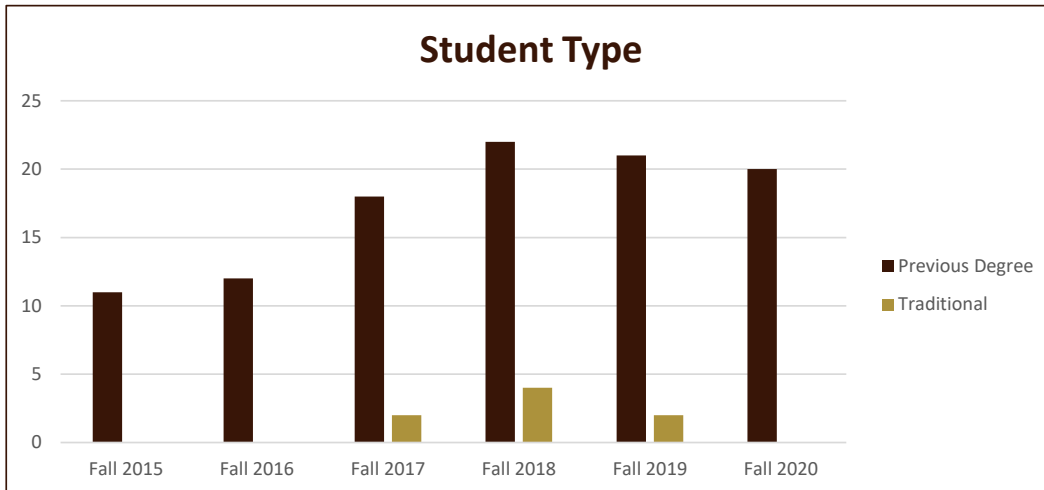

SMSU Education Program Data

Majors Enrolled

Academic Years 2015-16 to 2020-21

Using Fall Semester data (Fall 2015 to Fall 2020) for Term specific measures

Student Type	Fall 2015	Fall 2016	Fall 2017	Fall 2018	Fall 2019	Fall 2020
Previous Degree	11	12	18	22	21	20
Traditional			2	4	2	
Grand Total	11	12	20	26	23	20

	Fall 2019	Fall 2020
Program ACT Avg.	16.0	20.0
SMSU Avg.	21.5	21.3

	Fall 2015	Fall 2017	Fall 2018	Fall 2019	Fall 2020
Program H.S. Rank Avg.	50.0	40.0	76.5	62.0	65.0
SMSU Avg.	57.7	54.6	53.6	50.9	57.6

	Fall 2015	Fall 2017
Program Avg. GPA	3.65	2.50
SMSU Avg.	3.23	3.22

	Fall 2015	Fall 2016	Fall 2017	Fall 2018	Fall 2019	Fall 2020
Program Avg. Credits	5.00	12.00	5.25	6.67	3.00	7.67
SMSU Avg.	14.81	14.77	14.77	14.31	14.95	15.18