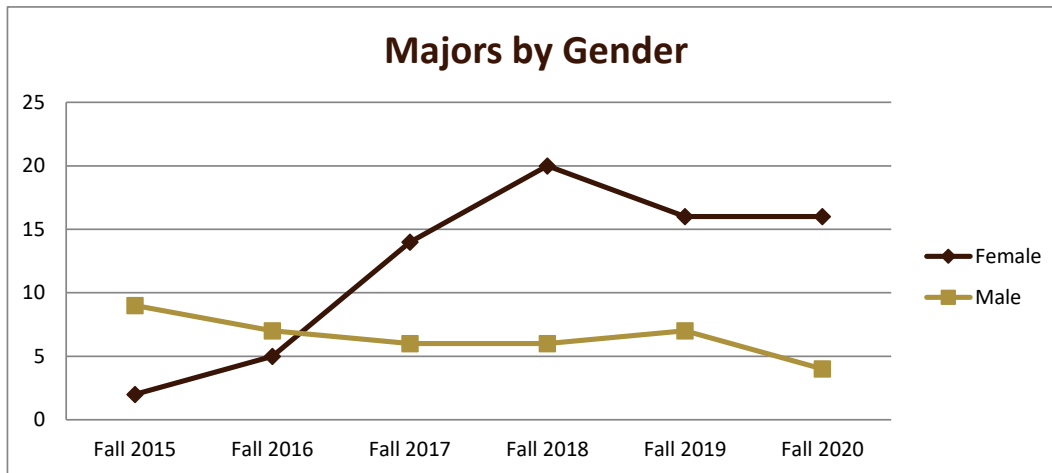

SMSU Education Program Data

Majors Enrolled

Academic Years 2015-16 to 2020-21

Using Fall Semester data (Fall 2015 to Fall 2020) for Term specific measures

Enrollment by Term						
	2016	2017	2018	2019	2020	2021
Fall	11	12	20	26	23	20
Spring	8	15	17	18	22	22
Summer	6	3	4	18	15	18

SMSU Education Program Data

Majors Enrolled

Academic Years 2015-16 to 2020-21

Using Fall Semester data (Fall 2015 to Fall 2020) for Term specific measures

Enrollment by Gender						
	Fall 2015	Fall 2016	Fall 2017	Fall 2018	Fall 2019	Fall 2020
Female	2	5	14	20	16	16
Male	9	7	6	6	7	4
Grand Total	11	12	20	26	23	20