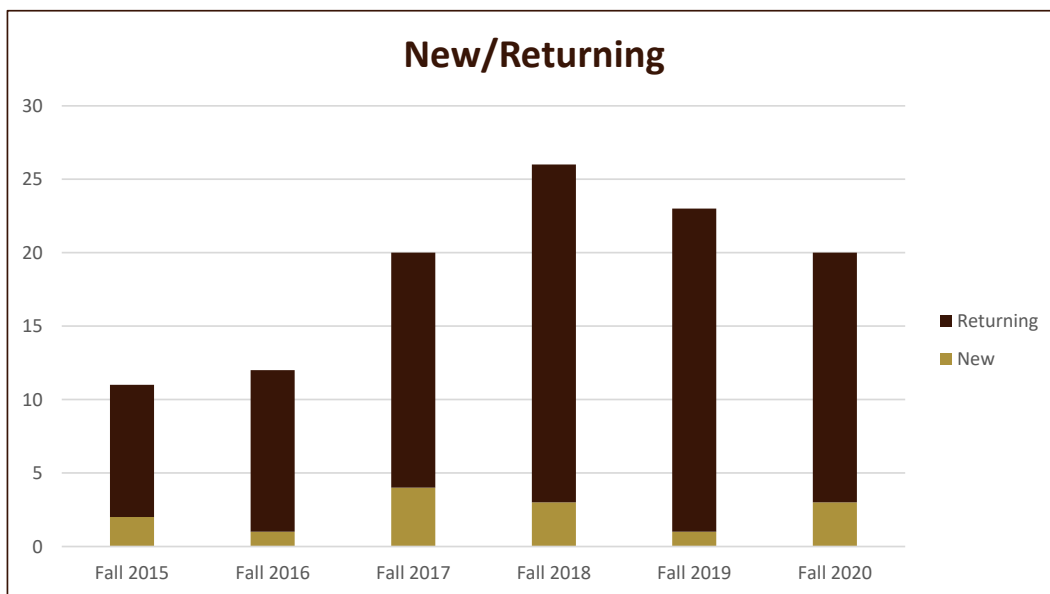

New/Return Headcount						
	Fall 2015	Fall 2016	Fall 2017	Fall 2018	Fall 2019	Fall 2020
New	2	1	4	3	1	3
Returning	9	11	16	23	22	17
Grand Total	11	12	20	26	23	20