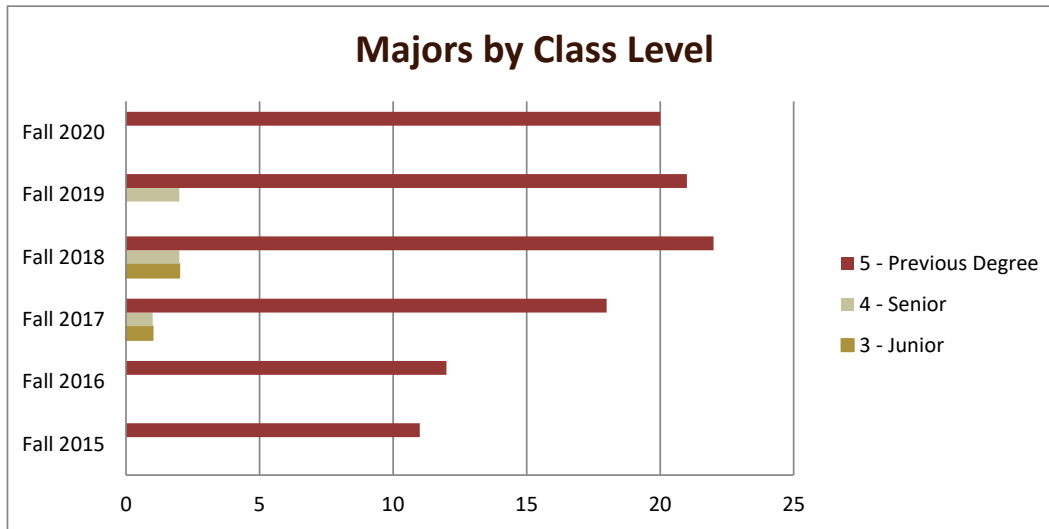

SMSU Education Program Data

Majors Enrolled

Academic Years 2015-16 to 2020-21

Using Fall Semester data (Fall 2015 to Fall 2020) for Term specific measures

Enrollment by Term						
	2016	2017	2018	2019	2020	2021
Fall	11	12	20	26	23	20
Spring	8	15	17	18	22	22
Summer	6	3	4	18	15	18

SMSU Education Program Data

Majors Enrolled

Academic Years 2015-16 to 2020-21

Using Fall Semester data (Fall 2015 to Fall 2020) for Term specific measures

Enrollment by Gender						
	Fall 2015	Fall 2016	Fall 2017	Fall 2018	Fall 2019	Fall 2020
Female	2	5	14	20	16	16
Male	9	7	6	6	7	4
Grand Total	11	12	20	26	23	20

Enrollment by Race/Ethnicity						
	Fall 2015	Fall 2016	Fall 2017	Fall 2018	Fall 2019	Fall 2020
Hispanic				1	1	
White	11	12	20	25	22	20
Grand Total	11	12	20	26	23	20

SMSU Education Program Data

Majors Enrolled

Academic Years 2015-16 to 2020-21

Using Fall Semester data (Fall 2015 to Fall 2020) for Term specific measures

Enrollment by Class						
	Fall 2015	Fall 2016	Fall 2017	Fall 2018	Fall 2019	Fall 2020
3 - Junior			1	2		
4 - Senior			1	2	2	
5 - Previous Degree	11	12	18	22	21	20
Grand Total	11	12	20	26	23	20