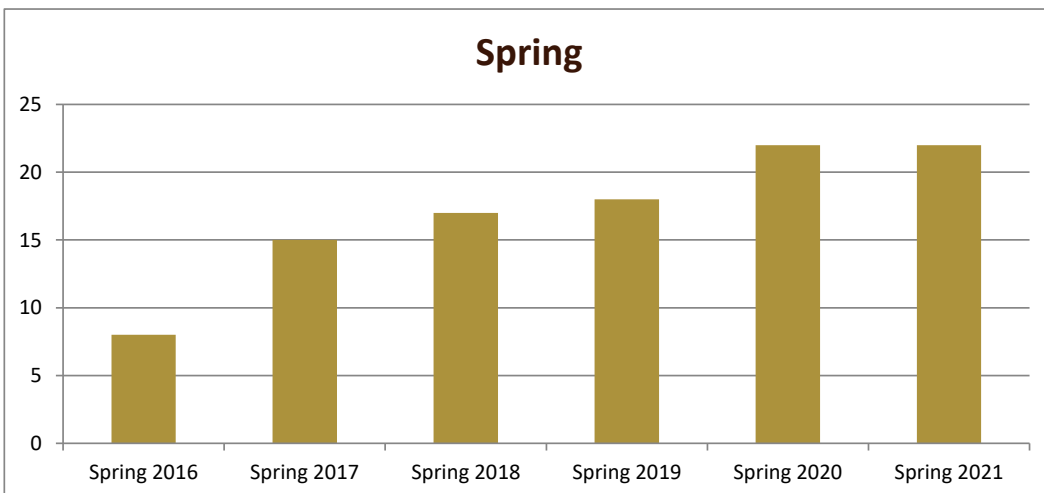

SMSU Education Program Data

Majors Enrolled

Academic Years 2015-16 to 2020-21

Using Fall Semester data (Fall 2015 to Fall 2020) for Term specific measures

Enrollment by Term						
	2016	2017	2018	2019	2020	2021
Fall	11	12	20	26	23	20
Spring	8	15	17	18	22	22
Summer	6	3	4	18	15	18

SMSU Education Program Data

Majors Enrolled

Academic Years 2015-16 to 2020-21

Using Fall Semester data (Fall 2015 to Fall 2020) for Term specific measures

Enrollment by Gender						
	Fall 2015	Fall 2016	Fall 2017	Fall 2018	Fall 2019	Fall 2020
Female	2	5	14	20	16	16
Male	9	7	6	6	7	4
Grand Total	11	12	20	26	23	20