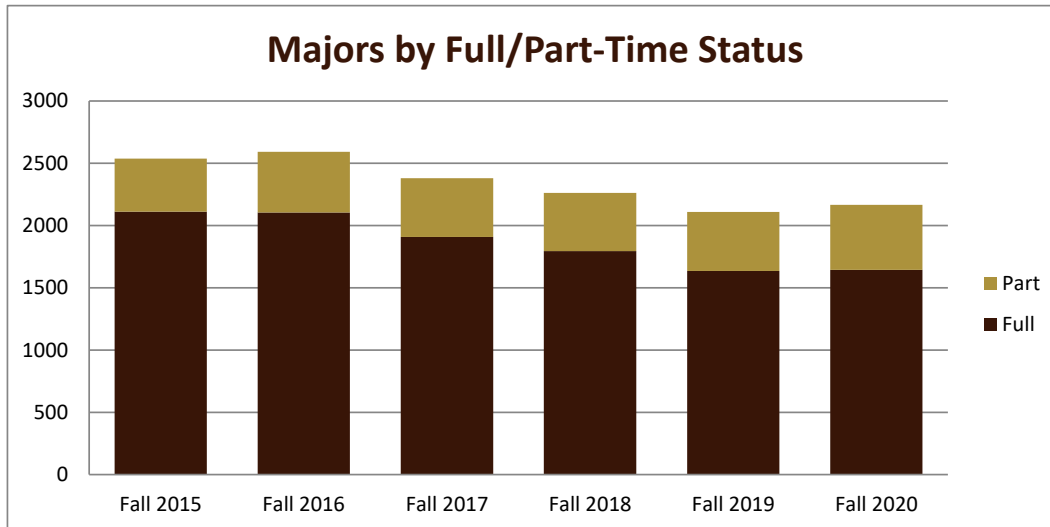

SMSU Education Program Data

Majors Enrolled

Academic Years 2015-16 to 2020-21

Using Fall Semester data (Fall 2015 to Fall 2020) for Term specific measures

Enrollment by FT/PT						
	Fall 2015	Fall 2016	Fall 2017	Fall 2018	Fall 2019	Fall 2020
Full	3	5	4	7	5	2
Part	8	7	16	19	18	18
Grand Total	11	12	20	26	23	20

New/Return Headcount						
	Fall 2015	Fall 2016	Fall 2017	Fall 2018	Fall 2019	Fall 2020
New	2	1	4	3	1	3
Returning	9	11	16	23	22	17
Grand Total	11	12	20	26	23	20

SMSU Education Program Data

Majors Enrolled