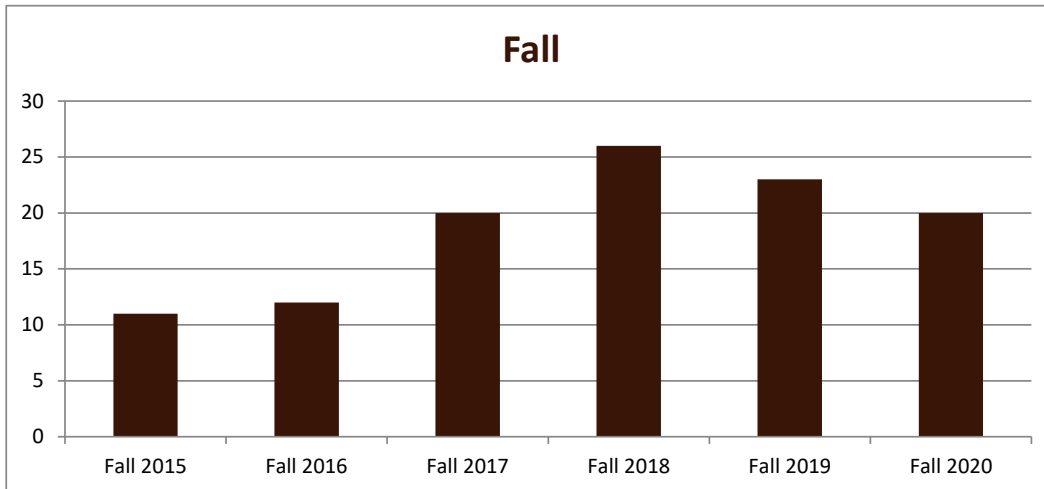

SMSU Education Program Data

Majors Enrolled

Academic Years 2015-16 to 2020-21

Using Fall Semester data (Fall 2015 to Fall 2020) for Term specific measures

Enrollment by Term						
	2016	2017	2018	2019	2020	2021
Fall	11	12	20	26	23	20
Spring	8	15	17	18	22	22
Summer	6	3	4	18	15	18

SMSU Education Program Data

Majors Enrolled

Academic Years 2015-16 to 2020-21

Using Fall Semester data (Fall 2015 to Fall 2020) for Term specific measures

Enrollment by Gender						
	Fall 2015	Fall 2016	Fall 2017	Fall 2018	Fall 2019	Fall 2020
Female	2	5	14	20	16	16
Male	9	7	6	6	7	4
Grand Total	11	12	20	26	23	20