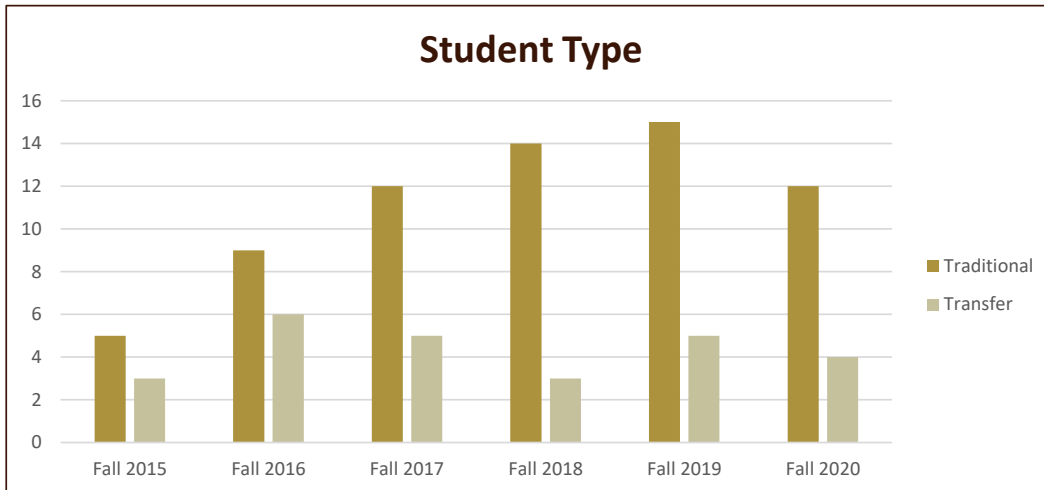

SMSU English Program Data

Majors Enrolled

Academic Years 2015-16 to 2020-21

Using Fall Semester data (Fall 2015 to Fall 2020) for Term specific measures

Student Type	Fall 2015	Fall 2016	Fall 2017	Fall 2018	Fall 2019	Fall 2020
Traditional	5	9	12	14	15	12
Transfer	3	6	5	3	5	4
Grand Total	8	15	17	17	20	16

	Fall 2015	Fall 2016	Fall 2017	Fall 2018	Fall 2019	Fall 2020
Program ACT Avg.	25.0	23.6	23.0	21.4	22.0	22.0
SMSU Avg.	21.5	21.3	21.5	20.7	21.2	21.0

	Fall 2015	Fall 2016	Fall 2017	Fall 2018	Fall 2019	Fall 2020
Program H.S. Rank Avg.	31.3	62.4	59.7	66.3	46.5	90.5
SMSU Avg.	57.7	54.6	53.6	50.9	57.6	54.2

	Fall 2015	Fall 2016	Fall 2017	Fall 2018	Fall 2019	Fall 2020
Program Avg. GPA	2.76	2.97	2.46	1.68	3.21	
SMSU Avg.	3.23	3.22	3.22	3.10	3.23	3.22

	Fall 2015	Fall 2016	Fall 2017	Fall 2018	Fall 2019	Fall 2020
Program Avg. Credits	14.17	13.13	16.33	15.50	16.13	13.50
SMSU Avg.	14.81	14.77	14.77	14.31	14.95	15.18