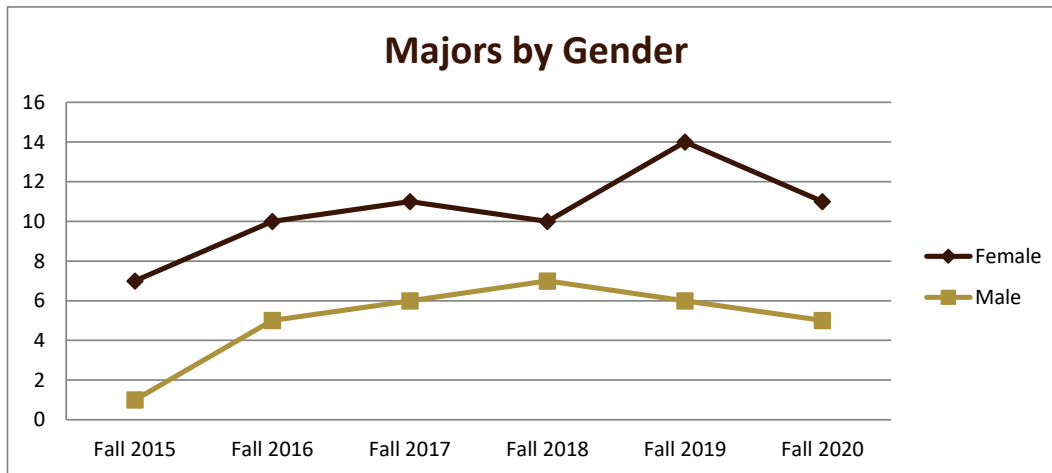

SMSU English Program Data

Majors Enrolled

Academic Years 2015-16 to 2020-21

Using Fall Semester data (Fall 2015 to Fall 2020) for Term specific measures

Enrollment by Term						
	2016	2017	2018	2019	2020	2021
Fall	8	15	17	17	20	16
Spring	5	18	16	15	19	12
Summer		2	1		4	2

SMSU English Program Data

Majors Enrolled

Academic Years 2015-16 to 2020-21

Using Fall Semester data (Fall 2015 to Fall 2020) for Term specific measures

Enrollment by Gender						
	Fall 2015	Fall 2016	Fall 2017	Fall 2018	Fall 2019	Fall 2020
Female	7	10	11	10	14	11
Male	1	5	6	7	6	5
Grand Total	8	15	17	17	20	16