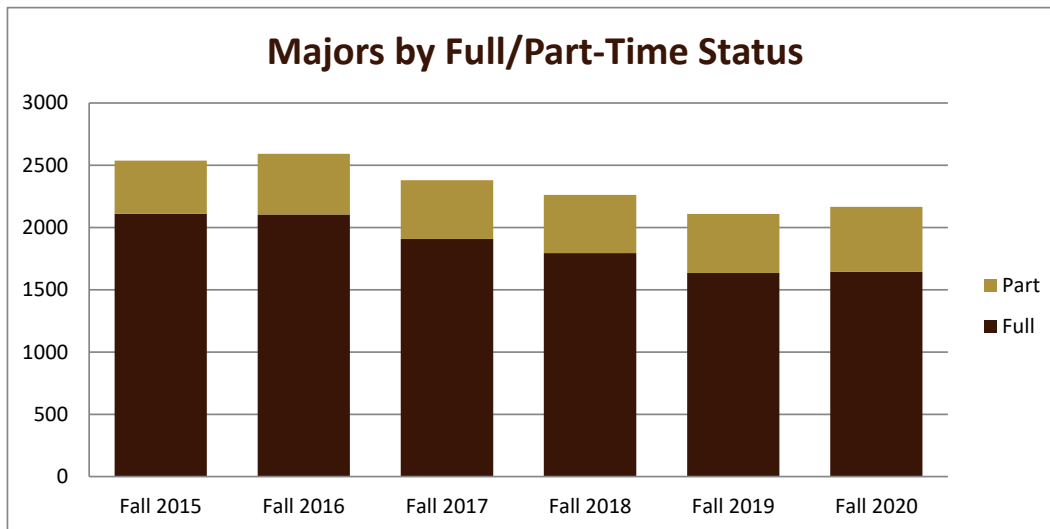

SMSU English Program Data

Majors Enrolled

Academic Years 2015-16 to 2020-21

Using Fall Semester data (Fall 2015 to Fall 2020) for Term specific measures

Enrollment by FT/PT						
	Fall 2015	Fall 2016	Fall 2017	Fall 2018	Fall 2019	Fall 2020
Full	7	13	16	16	19	12
Part	1	2	1	1	1	4
Grand Total	8	15	17	17	20	16

New/Return Headcount						
	Fall 2015	Fall 2016	Fall 2017	Fall 2018	Fall 2019	Fall 2020
New	6	8	3	6	8	2
Returning	2	7	14	11	12	14
Grand Total	8	15	17	17	20	16

SMSU English Program Data

Majors Enrolled

Academic Years 2015-16 to 2020-21