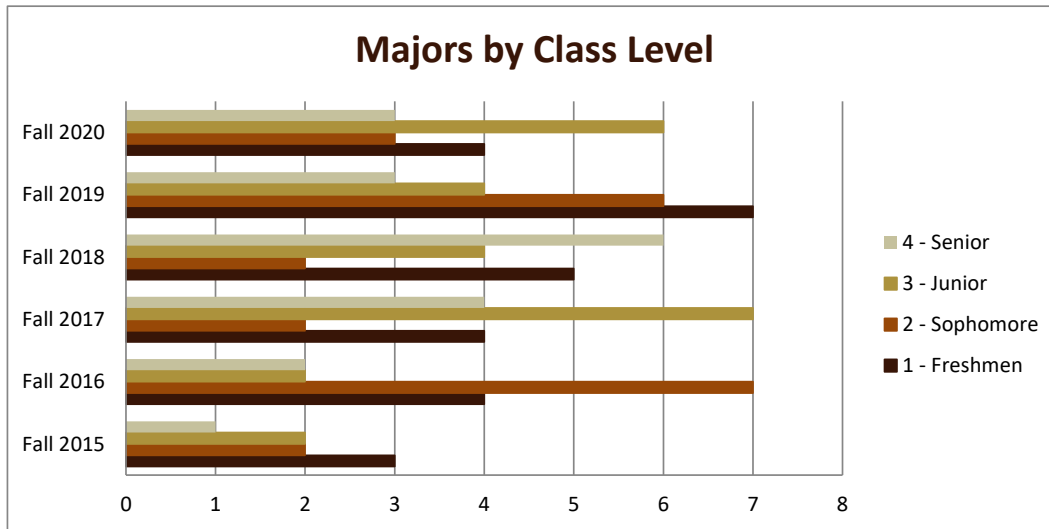

Enrollment by Race/Ethnicity						
	Fall 2015	Fall 2016	Fall 2017	Fall 2018	Fall 2019	Fall 2020
Am. Indian/Alaska Nat.		1				
Black		1		1	2	1
Hispanic	1	2	2	2	3	3
International			1	1	2	
White	7	11	14	13	13	12
Grand Total	8	15	17	17	20	16

SMSU English Program Data

Majors Enrolled

Academic Years 2015-16 to 2020-21

Using Fall Semester data (Fall 2015 to Fall 2020) for Term specific measures

Enrollment by Class						
	Fall 2015	Fall 2016	Fall 2017	Fall 2018	Fall 2019	Fall 2020
1 - Freshmen	3	4	4	5	7	4
2 - Sophomore	2	7	2	2	6	3
3 - Junior	2	2	7	4	4	6
4 - Senior	1	2	4	6	3	3
Grand Total	8	15	17	17	20	16

SMSU English Program Data

Majors Enrolled

Academic Years 2015-16 to 2020-21

Using Fall Semester data (Fall 2015 to Fall 2020) for Term specific measures

Enrollment by FT/PT						
	Fall 2015	Fall 2016	Fall 2017	Fall 2018	Fall 2019	Fall 2020
Full	7	13	16	16	19	12
Part	1	2	1	1	1	4
Grand Total	8	15	17	17	20	16