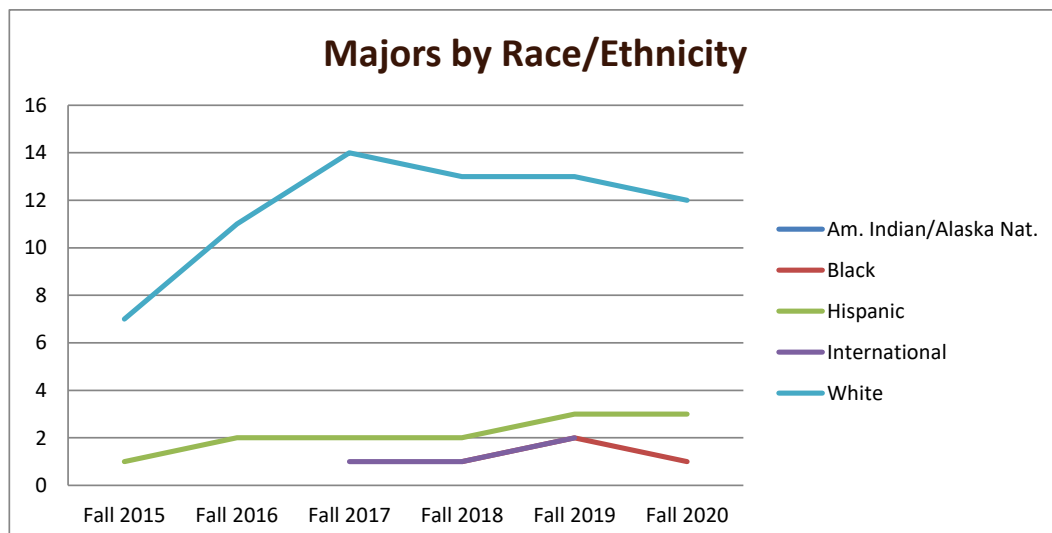

SMSU English Program Data

Majors Enrolled

Academic Years 2015-16 to 2020-21

Using Fall Semester data (Fall 2015 to Fall 2020) for Term specific measures

Enrollment by Gender						
	Fall 2015	Fall 2016	Fall 2017	Fall 2018	Fall 2019	Fall 2020
Female	7	10	11	10	14	11
Male	1	5	6	7	6	5
Grand Total	8	15	17	17	20	16

Enrollment by Race/Ethnicity						
	Fall 2015	Fall 2016	Fall 2017	Fall 2018	Fall 2019	Fall 2020
Am. Indian/Alaska Nat.		1				
Black		1		1	2	1
Hispanic	1	2	2	2	3	3
International			1	1	2	
White	7	11	14	13	13	12
Grand Total	8	15	17	17	20	16