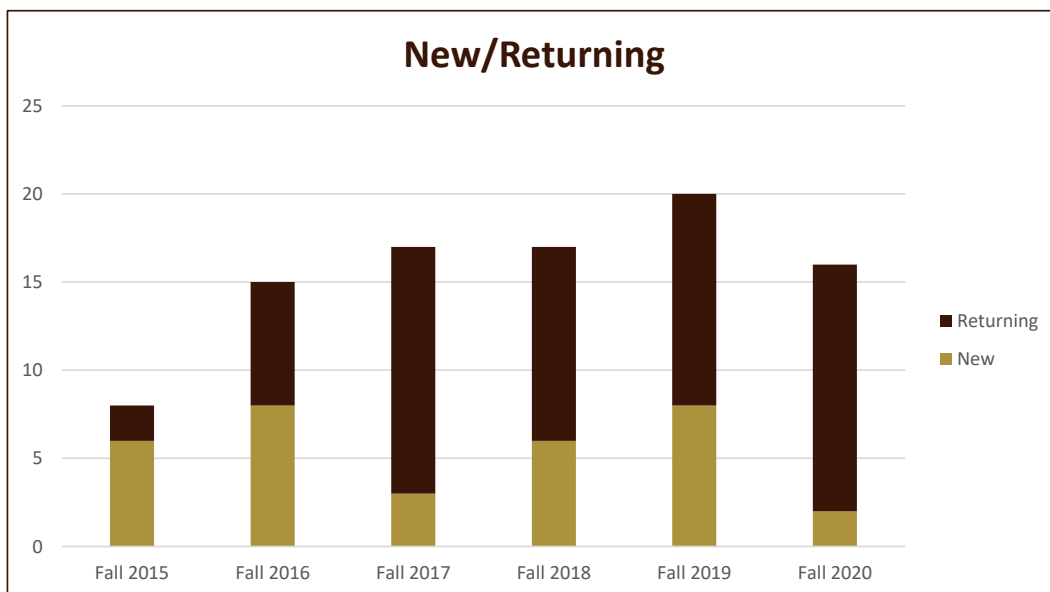

SMSU English Program Data

Majors Enrolled

Academic Years 2015-16 to 2020-21

Using Fall Semester data (Fall 2015 to Fall 2020) for Term specific measures

Enrollment by Class						
	Fall 2015	Fall 2016	Fall 2017	Fall 2018	Fall 2019	Fall 2020
1 - Freshmen	3	4	4	5	7	4
2 - Sophomore	2	7	2	2	6	3
3 - Junior	2	2	7	4	4	6
4 - Senior	1	2	4	6	3	3
Grand Total	8	15	17	17	20	16

SMSU English Program Data

Majors Enrolled

Academic Years 2015-16 to 2020-21

Using Fall Semester data (Fall 2015 to Fall 2020) for Term specific measures

Enrollment by FT/PT						
	Fall 2015	Fall 2016	Fall 2017	Fall 2018	Fall 2019	Fall 2020
Full	7	13	16	16	19	12
Part	1	2	1	1	1	4
Grand Total	8	15	17	17	20	16

New/Return Headcount						
	Fall 2015	Fall 2016	Fall 2017	Fall 2018	Fall 2019	Fall 2020
New	6	8	3	6	8	2
Returning	2	7	14	11	12	14
Grand Total	8	15	17	17	20	16

SMSU English Program Data

Majors Enrolled

Academic Years 2015-16 to 2020-21