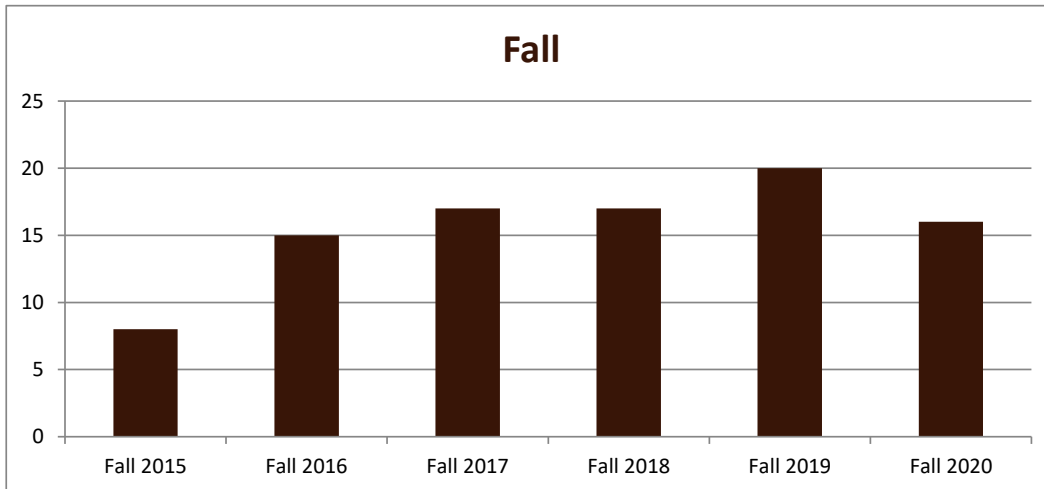

SMSU English Program Data

Majors Enrolled

Academic Years 2015-16 to 2020-21

Using Fall Semester data (Fall 2015 to Fall 2020) for Term specific measures

Enrollment by Term						
	2016	2017	2018	2019	2020	2021
Fall	8	15	17	17	20	16
Spring	5	18	16	15	19	12
Summer		2	1		4	2

SMSU English Program Data

Majors Enrolled

Academic Years 2015-16 to 2020-21

Using Fall Semester data (Fall 2015 to Fall 2020) for Term specific measures

Enrollment by Gender						
	Fall 2015	Fall 2016	Fall 2017	Fall 2018	Fall 2019	Fall 2020
Female	7	10	11	10	14	11
Male	1	5	6	7	6	5
Grand Total	8	15	17	17	20	16