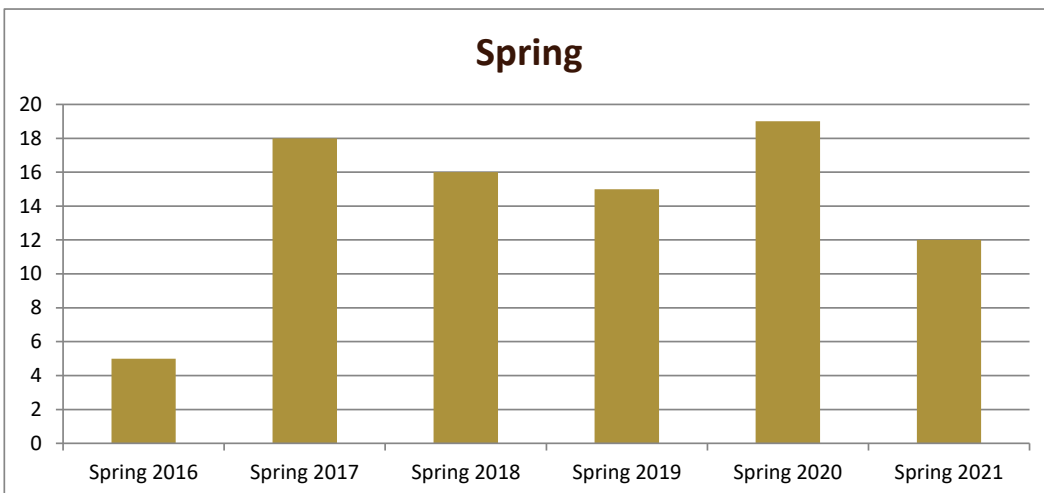

SMSU English Program Data

Majors Enrolled

Academic Years 2015-16 to 2020-21

Using Fall Semester data (Fall 2015 to Fall 2020) for Term specific measures

Enrollment by Term						
	2016	2017	2018	2019	2020	2021
Fall	8	15	17	17	20	16
Spring	5	18	16	15	19	12
Summer		2	1		4	2

SMSU English Program Data

Majors Enrolled

Academic Years 2015-16 to 2020-21

Using Fall Semester data (Fall 2015 to Fall 2020) for Term specific measures

Enrollment by Gender						
	Fall 2015	Fall 2016	Fall 2017	Fall 2018	Fall 2019	Fall 2020
Female	7	10	11	10	14	11
Male	1	5	6	7	6	5
Grand Total	8	15	17	17	20	16