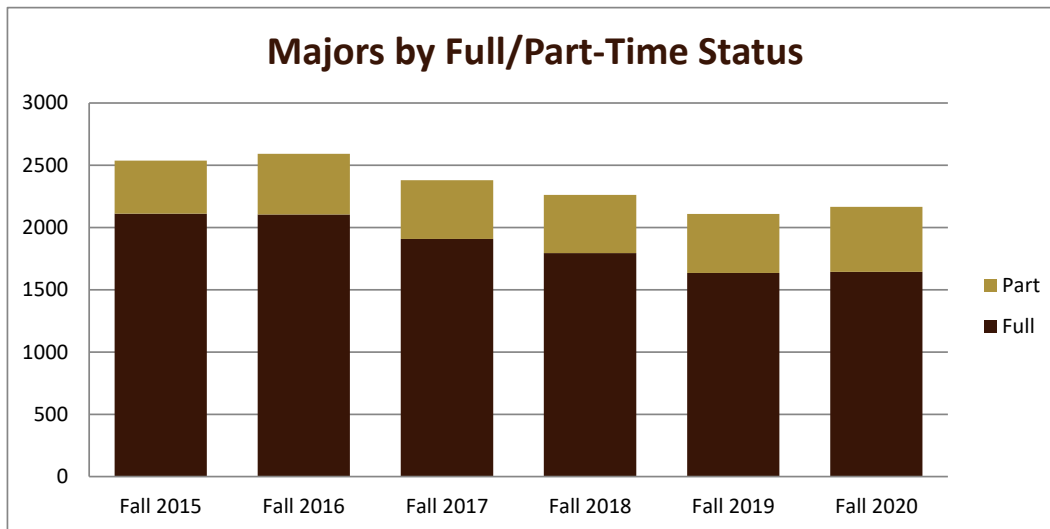

SMSU History Program Data

Majors Enrolled

Academic Years 2015-16 to 2020-21

Using Fall Semester data (Fall 2015 to Fall 2020) for Term specific measures

Enrollment by Class						
	Fall 2015	Fall 2016	Fall 2017	Fall 2018	Fall 2019	Fall 2020
1 - Freshmen	10	16	8	11	6	8
2 - Sophomore	12	16	7	5	5	7
3 - Junior	4	8	17	6	5	11
4 - Senior	19	11	12	17	14	8
5 - Previous Degree			1	1	2	5
Grand Total	45	51	45	40	32	39

SMSU History Program Data

Majors Enrolled

Academic Years 2015-16 to 2020-21

Using Fall Semester data (Fall 2015 to Fall 2020) for Term specific measures

Enrollment by FT/PT						
	Fall 2015	Fall 2016	Fall 2017	Fall 2018	Fall 2019	Fall 2020
Full	39	48	42	36	27	31
Part	6	3	3	4	5	8
Grand Total	45	51	45	40	32	39

New/Return Headcount						
	Fall 2015	Fall 2016	Fall 2017	Fall 2018	Fall 2019	Fall 2020
New	14	20	7	12	6	10
Returning	31	31	38	28	26	29
Grand Total	45	51	45	40	32	39

SMSU History Program Data

Majors Enrolled