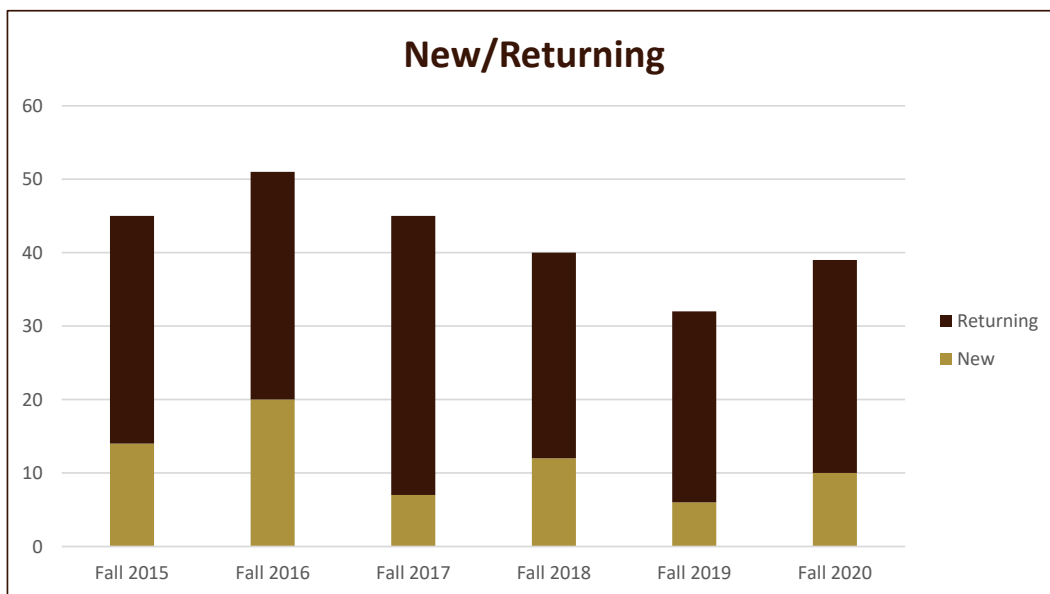

SMSU History Program Data

Majors Enrolled

Academic Years 2015-16 to 2020-21

Using Fall Semester data (Fall 2015 to Fall 2020) for Term specific measures

Enrollment by Class						
	Fall 2015	Fall 2016	Fall 2017	Fall 2018	Fall 2019	Fall 2020
1 - Freshmen	10	16	8	11	6	8
2 - Sophomore	12	16	7	5	5	7
3 - Junior	4	8	17	6	5	11
4 - Senior	19	11	12	17	14	8
5 - Previous Degree			1	1	2	5
Grand Total	45	51	45	40	32	39

SMSU History Program Data

Majors Enrolled

Academic Years 2015-16 to 2020-21

Using Fall Semester data (Fall 2015 to Fall 2020) for Term specific measures

Enrollment by FT/PT						
	Fall 2015	Fall 2016	Fall 2017	Fall 2018	Fall 2019	Fall 2020
Full	39	48	42	36	27	31
Part	6	3	3	4	5	8
Grand Total	45	51	45	40	32	39

New/Return Headcount						
	Fall 2015	Fall 2016	Fall 2017	Fall 2018	Fall 2019	Fall 2020
New	14	20	7	12	6	10
Returning	31	31	38	28	26	29
Grand Total	45	51	45	40	32	39

SMSU History Program Data

Majors Enrolled