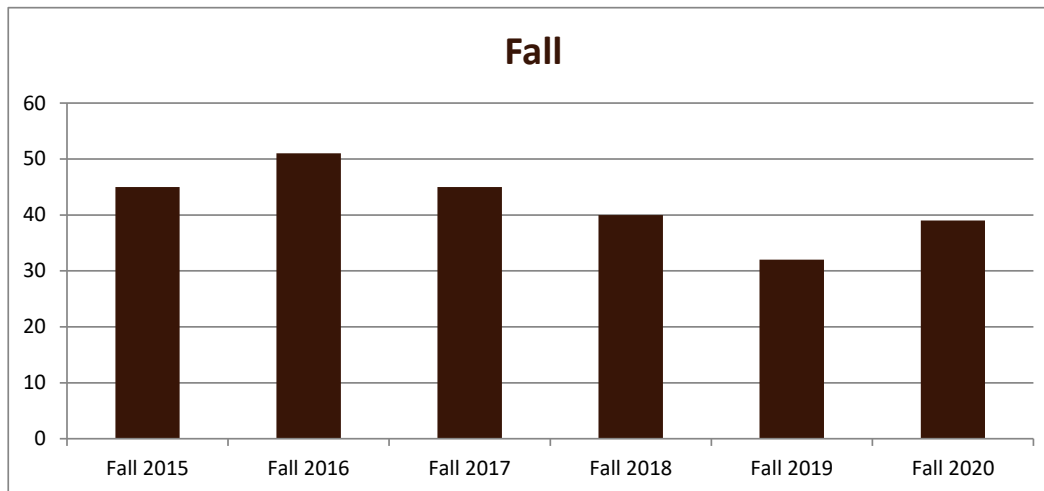

SMSU History Program Data

Majors Enrolled

Academic Years 2015-16 to 2020-21

Using Fall Semester data (Fall 2015 to Fall 2020) for Term specific measures

Enrollment by Term						
	2016	2017	2018	2019	2020	2021
Fall	45	51	45	40	32	39
Spring	40	45	38	34	33	36
Summer	9	13	12	12	11	6

SMSU History Program Data

Majors Enrolled

Academic Years 2015-16 to 2020-21

Using Fall Semester data (Fall 2015 to Fall 2020) for Term specific measures

Enrollment by Gender						
	Fall 2015	Fall 2016	Fall 2017	Fall 2018	Fall 2019	Fall 2020
Female	17	18	13	15	7	10
Male	28	33	32	25	25	29
Grand Total	45	51	45	40	32	39