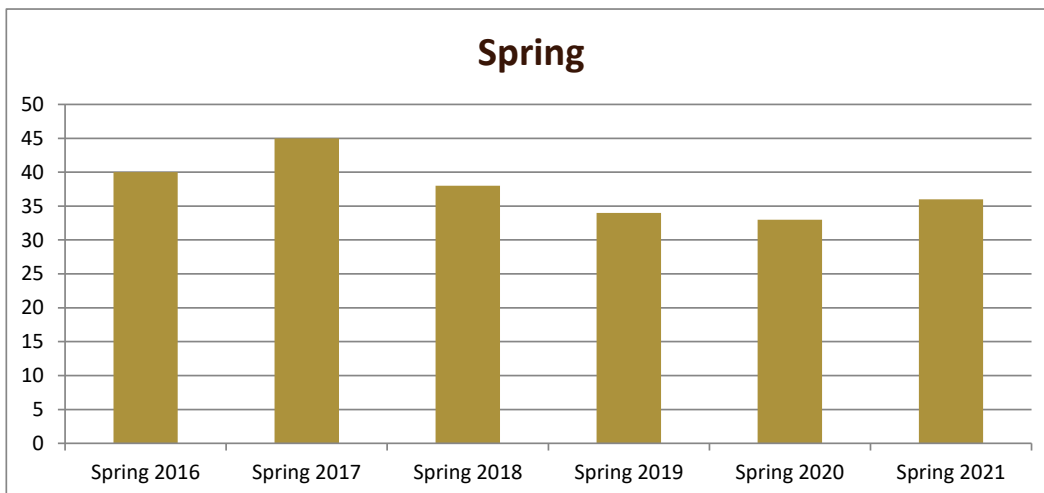

SMSU History Program Data

Majors Enrolled

Academic Years 2015-16 to 2020-21

Using Fall Semester data (Fall 2015 to Fall 2020) for Term specific measures

Enrollment by Term						
	2016	2017	2018	2019	2020	2021
Fall	45	51	45	40	32	39
Spring	40	45	38	34	33	36
Summer	9	13	12	12	11	6

SMSU History Program Data

Majors Enrolled

Academic Years 2015-16 to 2020-21

Using Fall Semester data (Fall 2015 to Fall 2020) for Term specific measures

Enrollment by Gender						
	Fall 2015	Fall 2016	Fall 2017	Fall 2018	Fall 2019	Fall 2020
Female	17	18	13	15	7	10
Male	28	33	32	25	25	29
Grand Total	45	51	45	40	32	39