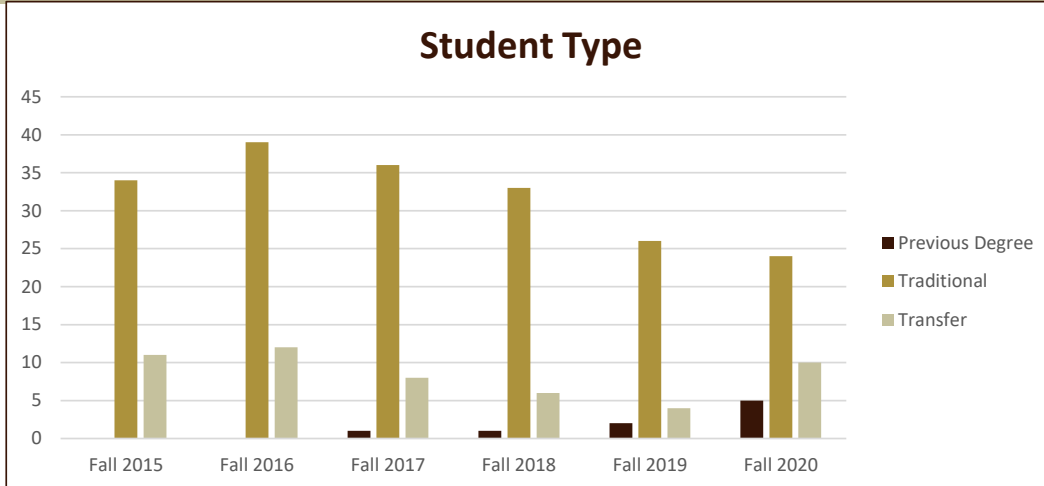

SMSU History Program Data

Majors Enrolled

Academic Years 2015-16 to 2020-21

Using Fall Semester data (Fall 2015 to Fall 2020) for Term specific measures

Student Type	Fall 2015	Fall 2016	Fall 2017	Fall 2018	Fall 2019	Fall 2020
Previous Degree			1	1	2	5
Traditional	34	39	36	33	26	24
Transfer	11	12	8	6	4	10
Grand Total	45	51	45	40	32	39

	Fall 2015	Fall 2016	Fall 2017	Fall 2018	Fall 2019	Fall 2020
Program ACT Avg.	21.8	22.3	21.8	21.5	26.5	22.8
SMSU Avg.	21.5	21.3	21.5	20.7	21.2	21.0

	Fall 2015	Fall 2016	Fall 2017	Fall 2018	Fall 2019	Fall 2020
Program H.S. Rank Avg.	56.9	44.1	44.8	45.6	65.7	36.0
SMSU Avg.	57.7	54.6	53.6	50.9	57.6	54.2

	Fall 2015	Fall 2016	Fall 2017	Fall 2018	Fall 2019	Fall 2020
Program Avg. GPA	3.30	1.18	1.72	2.39	3.62	
SMSU Avg.	3.23	3.22	3.22	3.10	3.23	3.22

	Fall 2015	Fall 2016	Fall 2017	Fall 2018	Fall 2019	Fall 2020
Program Avg. Credits	15.64	13.90	14.29	14.92	15.50	10.80
SMSU Avg.	14.81	14.77	14.77	14.31	14.95	15.18