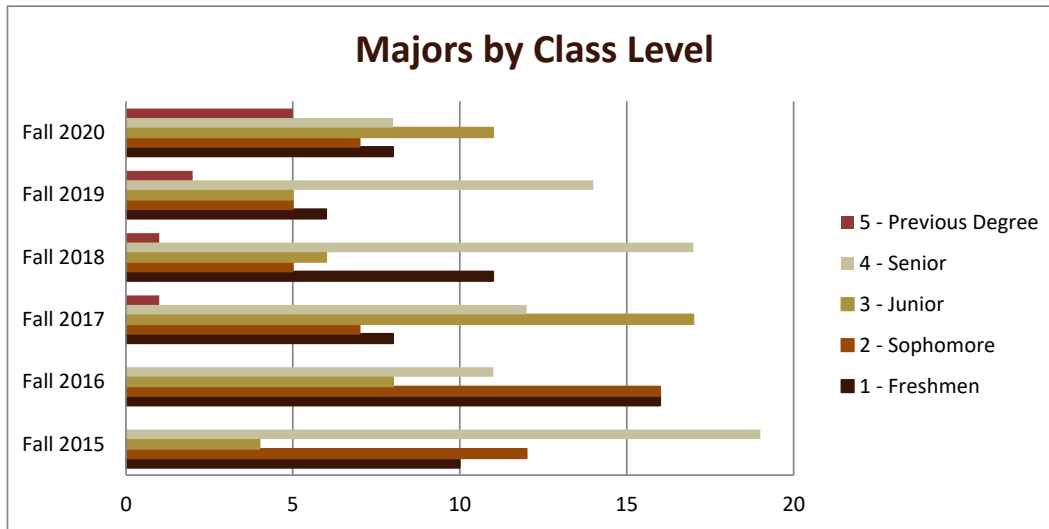

SMSU History Program Data

Majors Enrolled

Academic Years 2015-16 to 2020-21

Using Fall Semester data (Fall 2015 to Fall 2020) for Term specific measures

Enrollment by Gender						
	Fall 2015	Fall 2016	Fall 2017	Fall 2018	Fall 2019	Fall 2020
Female	17	18	13	15	7	10
Male	28	33	32	25	25	29
Grand Total	45	51	45	40	32	39

Enrollment by Race/Ethnicity						
	Fall 2015	Fall 2016	Fall 2017	Fall 2018	Fall 2019	Fall 2020
Am. Indian/Alaska Nat.					1	1
Asian			1			1
Black				1	1	
Hispanic	2	1	1	3		1
Two Plus Races			1			
Unknown		1	1		1	1
White	43	49	41	36	29	35
Grand Total	45	51	45	40	32	39

SMSU History Program Data

Majors Enrolled

Academic Years 2015-16 to 2020-21

Using Fall Semester data (Fall 2015 to Fall 2020) for Term specific measures

Enrollment by Class						
	Fall 2015	Fall 2016	Fall 2017	Fall 2018	Fall 2019	Fall 2020
1 - Freshmen	10	16	8	11	6	8
2 - Sophomore	12	16	7	5	5	7
3 - Junior	4	8	17	6	5	11
4 - Senior	19	11	12	17	14	8
5 - Previous Degree			1	1	2	5
Grand Total	45	51	45	40	32	39

SMSU History Program Data

Majors Enrolled

Academic Years 2015-16 to 2020-21

Using Fall Semester data (Fall 2015 to Fall 2020) for Term specific measures

Enrollment by FT/PT						
	Fall 2015	Fall 2016	Fall 2017	Fall 2018	Fall 2019	Fall 2020
Full	39	48	42	36	27	31
Part	6	3	3	4	5	8
Grand Total	45	51	45	40	32	39