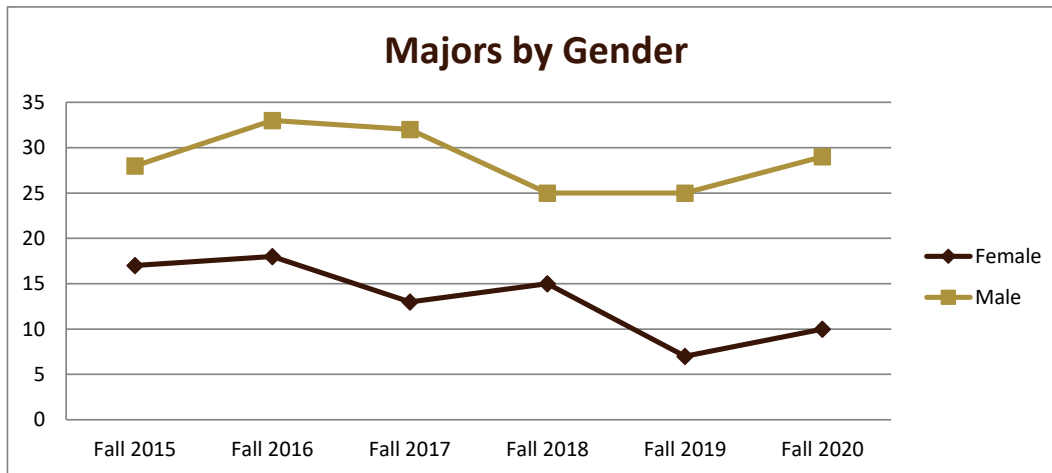

SMSU History Program Data

Majors Enrolled

Academic Years 2015-16 to 2020-21

Using Fall Semester data (Fall 2015 to Fall 2020) for Term specific measures

Enrollment by Term						
	2016	2017	2018	2019	2020	2021
Fall	45	51	45	40	32	39
Spring	40	45	38	34	33	36
Summer	9	13	12	12	11	6

SMSU History Program Data

Majors Enrolled

Academic Years 2015-16 to 2020-21

Using Fall Semester data (Fall 2015 to Fall 2020) for Term specific measures

Enrollment by Gender						
	Fall 2015	Fall 2016	Fall 2017	Fall 2018	Fall 2019	Fall 2020
Female	17	18	13	15	7	10
Male	28	33	32	25	25	29
Grand Total	45	51	45	40	32	39