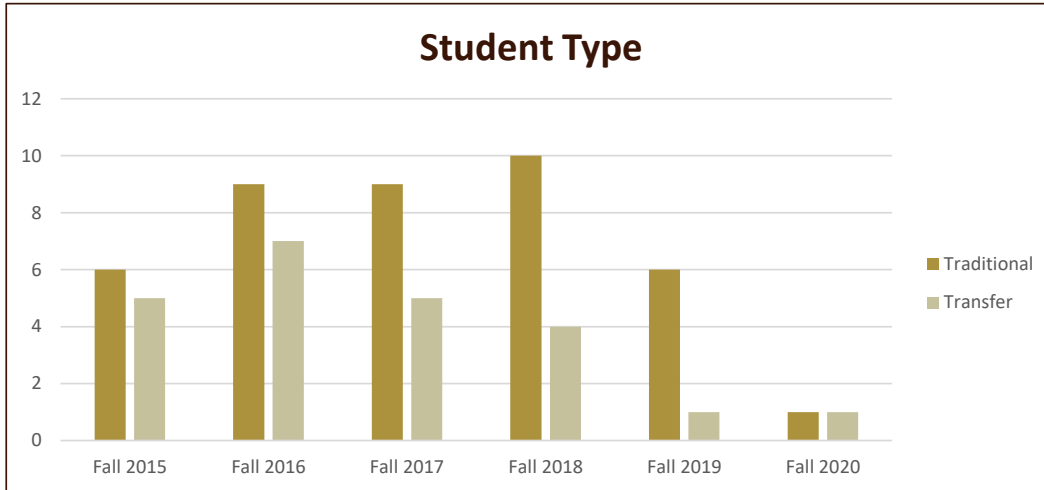

SMSU Liberal Arts and Sciences Program Data

Majors Enrolled

Academic Years 2015-16 to 2020-21

Using Fall Semester data (Fall 2015 to Fall 2020) for Term specific measures

Student Type	Fall 2015	Fall 2016	Fall 2017	Fall 2018	Fall 2019	Fall 2020
Traditional	6	9	9	10	6	1
Transfer	5	7	5	4	1	1
Grand Total	11	16	14	14	7	2

	Fall 2017	Fall 2018				
Program ACT Avg.	22.2	22.0				
SMSU Avg.	21.5	21.3	21.5	20.7	21.2	21.0

	Fall 2017	Fall 2018				
Program H.S. Rank Avg.	62.8	90.0				
SMSU Avg.	57.7	54.6	53.6	50.9	57.6	54.2

	Fall 2015	Fall 2017				
Program Avg. GPA	1.56	3.23				
SMSU Avg.	3.23	3.22	3.22	3.10	3.23	3.22

	Fall 2015	Fall 2017	Fall 2018			
Program Avg. Credits	10.00	14.60	18.00			
SMSU Avg.	14.81	14.77	14.77	14.31	14.95	15.18