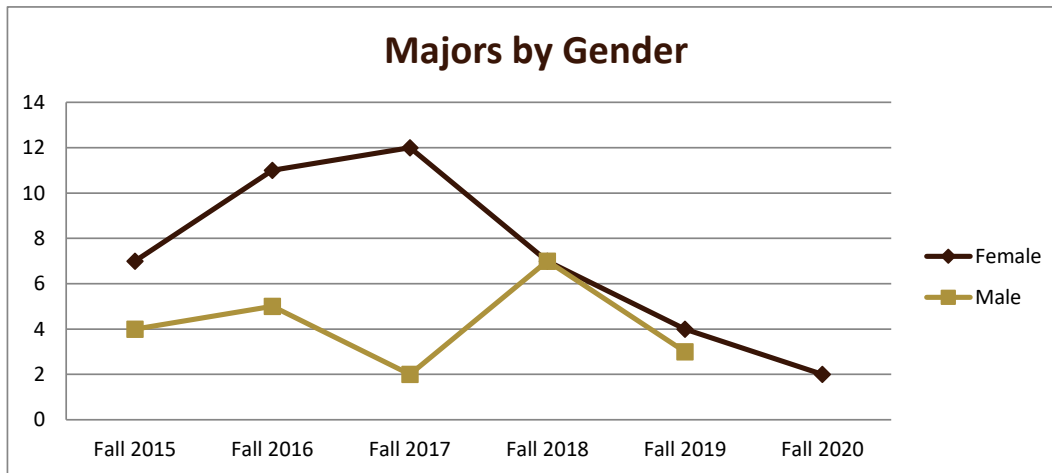

SMSU Liberal Arts and Sciences Program Data

Majors Enrolled

Academic Years 2015-16 to 2020-21

Using Fall Semester data (Fall 2015 to Fall 2020) for Term specific measures

Enrollment by Term						
	2016	2017	2018	2019	2020	2021
Fall	11	16	14	14	7	2
Spring	13	13	8	10	8	3
Summer	7	3	2	1	1	2

SMSU Liberal Arts and Sciences Program Data

Majors Enrolled

Academic Years 2015-16 to 2020-21

Using Fall Semester data (Fall 2015 to Fall 2020) for Term specific measures

Enrollment by Gender						
	Fall 2015	Fall 2016	Fall 2017	Fall 2018	Fall 2019	Fall 2020
Female	7	11	12	7	4	2
Male	4	5	2	7	3	2
Grand Total	11	16	14	14	7	2