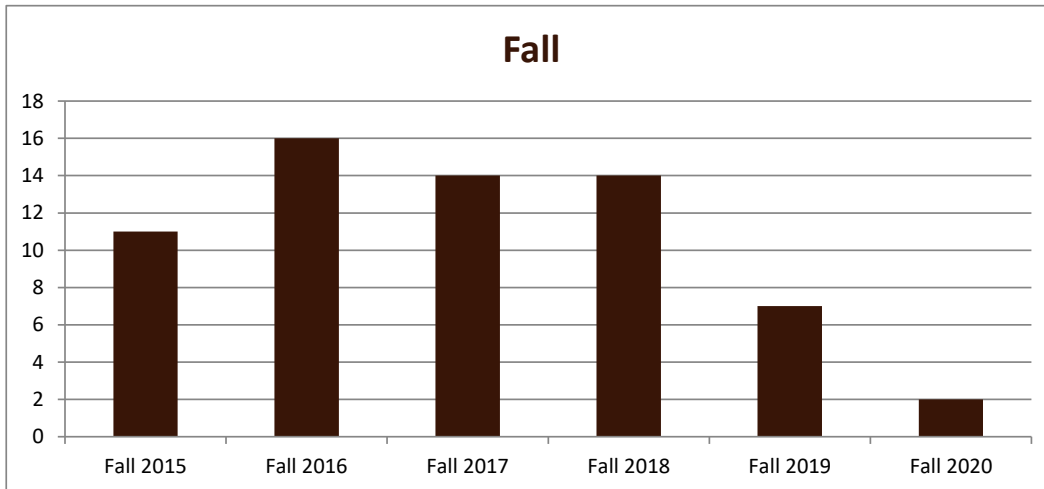

SMSU Liberal Arts and Sciences Program Data

Majors Enrolled

Academic Years 2015-16 to 2020-21

Using Fall Semester data (Fall 2015 to Fall 2020) for Term specific measures

Enrollment by Term						
	2016	2017	2018	2019	2020	2021
Fall	11	16	14	14	7	2
Spring	13	13	8	10	8	3
Summer	7	3	2	1	1	2

SMSU Liberal Arts and Sciences Program Data

Majors Enrolled

Academic Years 2015-16 to 2020-21

Using Fall Semester data (Fall 2015 to Fall 2020) for Term specific measures

Enrollment by Gender						
	Fall 2015	Fall 2016	Fall 2017	Fall 2018	Fall 2019	Fall 2020
Female	7	11	12	7	4	2
Male	4	5	2	7	3	2
Grand Total	11	16	14	14	7	2