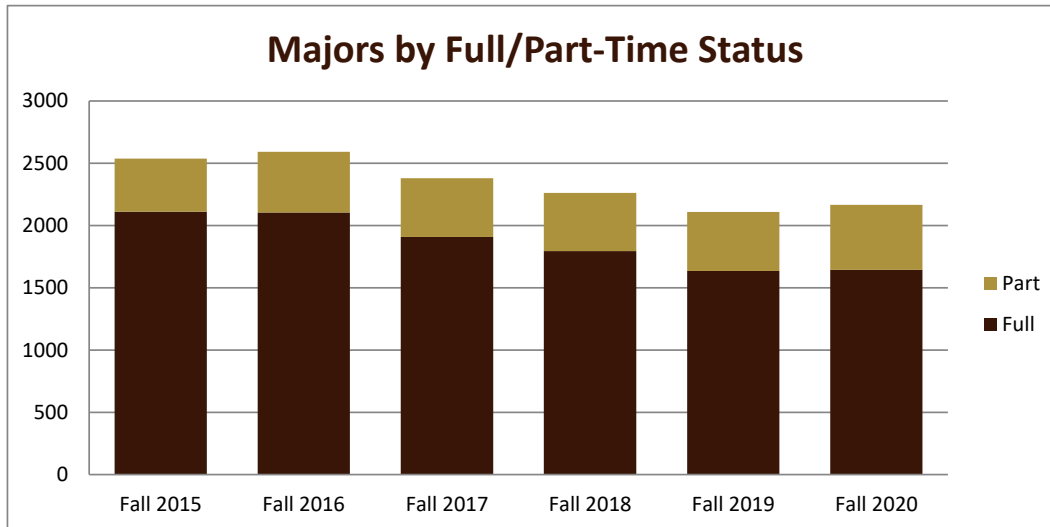

SMSU Liberal Arts and Sciences Program Data

Majors Enrolled

Academic Years 2015-16 to 2020-21

Using Fall Semester data (Fall 2015 to Fall 2020) for Term specific measures

Enrollment by FT/PT						
	Fall 2015	Fall 2016	Fall 2017	Fall 2018	Fall 2019	Fall 2020
Full	8	8	11	9	6	
Part	3	8	3	5	1	2
Grand Total	11	16	14	14	7	2

New/Return Headcount						
	Fall 2015	Fall 2016	Fall 2017	Fall 2018	Fall 2019	Fall 2020
New	1		5	1		
Returning	10	16	9	13	7	2
Grand Total	11	16	14	14	7	2

SMSU Liberal Arts and Sciences Program Data

Majors Enrolled