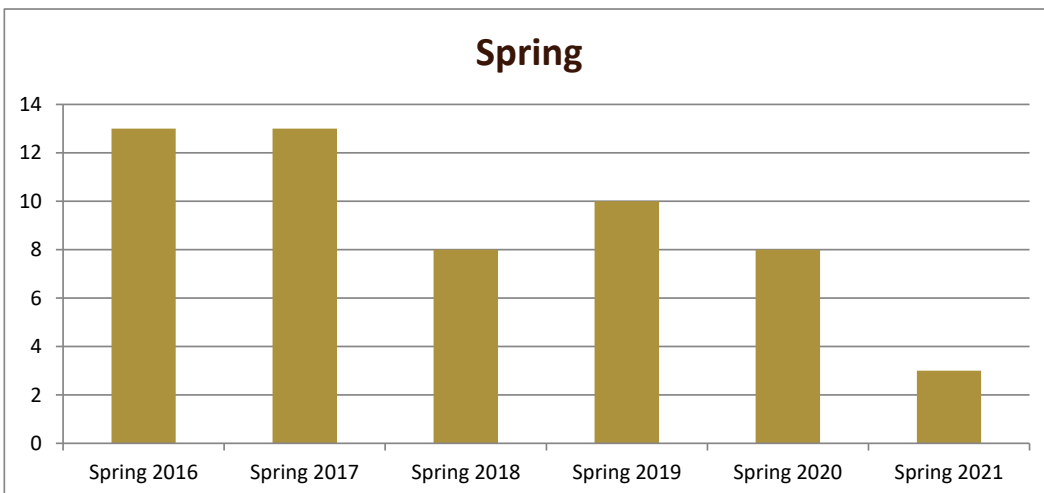

SMSU Liberal Arts and Sciences Program Data

Majors Enrolled

Academic Years 2015-16 to 2020-21

Using Fall Semester data (Fall 2015 to Fall 2020) for Term specific measures

Enrollment by Term						
	2016	2017	2018	2019	2020	2021
Fall	11	16	14	14	7	2
Spring	13	13	8	10	8	3
Summer	7	3	2	1	1	2

SMSU Liberal Arts and Sciences Program Data

Majors Enrolled

Academic Years 2015-16 to 2020-21

Using Fall Semester data (Fall 2015 to Fall 2020) for Term specific measures

Enrollment by Gender						
	Fall 2015	Fall 2016	Fall 2017	Fall 2018	Fall 2019	Fall 2020
Female	7	11	12	7	4	2
Male	4	5	2	7	3	2
Grand Total	11	16	14	14	7	2