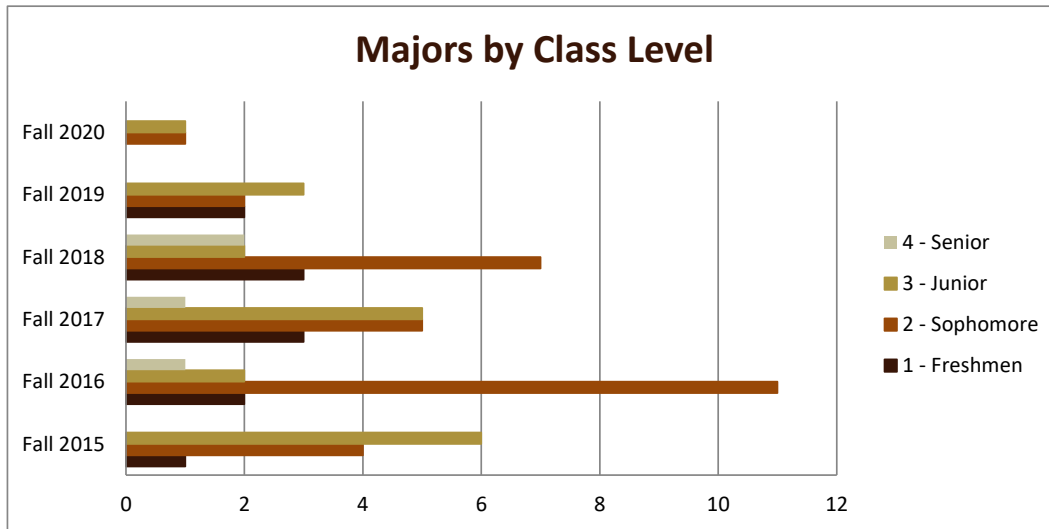

SMSU Liberal Arts and Sciences Program Data

Majors Enrolled

Academic Years 2015-16 to 2020-21

Using Fall Semester data (Fall 2015 to Fall 2020) for Term specific measures

Enrollment by Gender						
	Fall 2015	Fall 2016	Fall 2017	Fall 2018	Fall 2019	Fall 2020
Female	7	11	12	7	4	2
Male	4	5	2	7	3	2
Grand Total	11	16	14	14	7	2

Enrollment by Race/Ethnicity						
	Fall 2015	Fall 2016	Fall 2017	Fall 2018	Fall 2019	Fall 2020
Am. Indian/Alaska Nat.		1				
Asian	1			1		
Black	2	2	3		1	1
Hispanic					1	
International		1	1			
Two Plus Races	1	1		4		
White	7	11	10	8	5	1
Grand Total	11	16	14	14	7	2

SMSU Liberal Arts and Sciences Program Data

Majors Enrolled

Academic Years 2015-16 to 2020-21

Using Fall Semester data (Fall 2015 to Fall 2020) for Term specific measures

Enrollment by Class						
	Fall 2015	Fall 2016	Fall 2017	Fall 2018	Fall 2019	Fall 2020
1 - Freshmen	1	2	3	3	2	
2 - Sophomore	4	11	5	7	2	1
3 - Junior	6	2	5	2	3	1
4 - Senior		1	1	2		
Grand Total	11	16	14	14	7	2

SMSU Liberal Arts and Sciences Program Data

Majors Enrolled

Academic Years 2015-16 to 2020-21

Using Fall Semester data (Fall 2015 to Fall 2020) for Term specific measures

Enrollment by FT/PT						
	Fall 2015	Fall 2016	Fall 2017	Fall 2018	Fall 2019	Fall 2020
Full	8	8	11	9	6	
Part	3	8	3	5	1	2
Grand Total	11	16	14	14	7	2