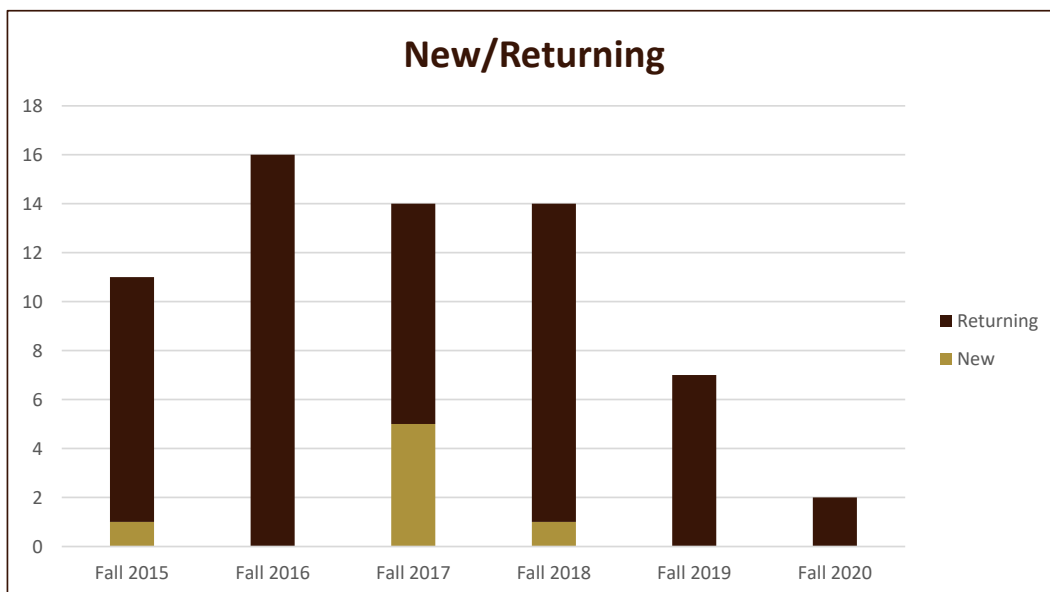

New/Return Headcount						
	Fall 2015	Fall 2016	Fall 2017	Fall 2018	Fall 2019	Fall 2020
New	1		5	1		
Returning	10	16	9	13	7	2
Grand Total	11	16	14	14	7	2