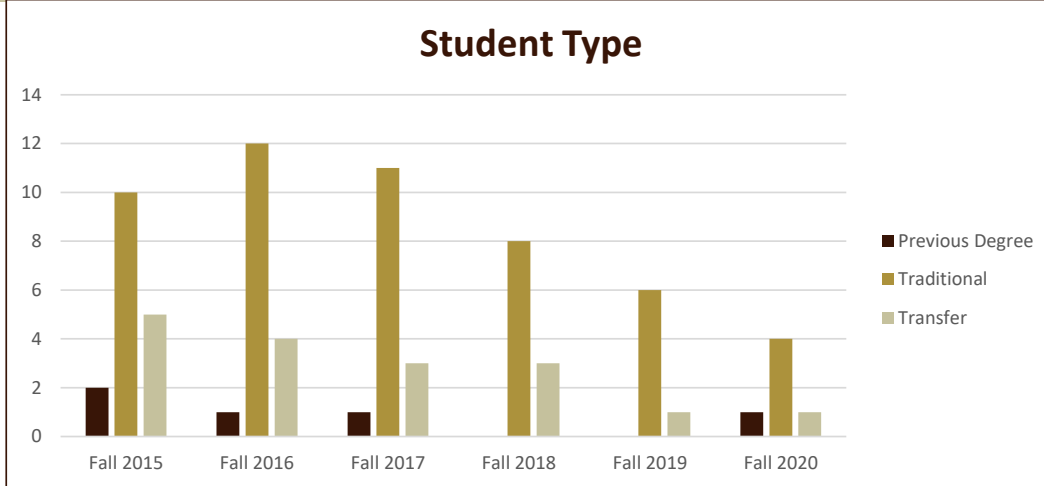

SMSU Mathematics Education Program Data

Majors Enrolled

Academic Years 2015-16 to 2020-21

Using Fall Semester data (Fall 2015 to Fall 2020) for Term specific measures

Student Type	Fall 2015	Fall 2016	Fall 2017	Fall 2018	Fall 2019	Fall 2020
Previous Degree	2	1	1			1
Traditional	10	12	11	8	6	4
Transfer	5	4	3	3	1	1
Grand Total	17	17	15	11	7	6

	Fall 2015	Fall 2016	Fall 2017	Fall 2018	Fall 2019	Fall 2020
Program ACT Avg.	24.6	23.8	22.7	23.0	23.0	31.0
SMSU Avg.	21.5	21.3	21.5	20.7	21.2	21.0

	Fall 2015	Fall 2016	Fall 2017	Fall 2018	Fall 2019	Fall 2020
Program H.S. Rank Avg.	80.0	74.3	71.5	55.8	83.3	86.0
SMSU Avg.	57.7	54.6	53.6	50.9	57.6	54.2

	Fall 2015	Fall 2016	Fall 2017	Fall 2018	Fall 2019	Fall 2020
Program Avg. GPA	3.02	3.52	3.29	3.33	3.82	
SMSU Avg.	3.23	3.22	3.22	3.10	3.23	3.22

	Fall 2015	Fall 2016	Fall 2017	Fall 2018	Fall 2019	Fall 2020
Program Avg. Credits	15.38	15.60	14.50	18.00	11.75	15.00
SMSU Avg.	14.81	14.77	14.77	14.31	14.95	15.18