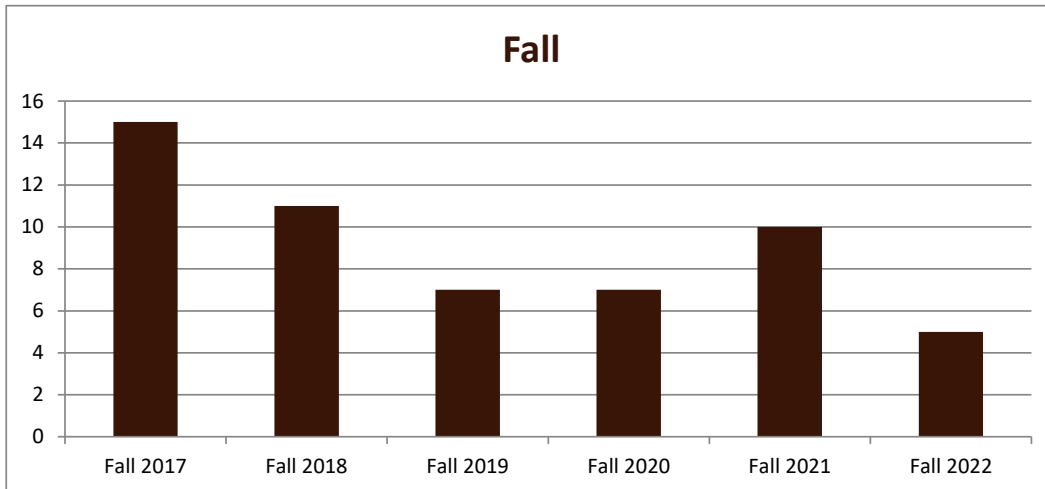

SMSU Mathematics Education Program Data

Majors Enrolled

Academic Years 2017-18 to 2022-23

Using Fall Semester data (Fall 2017 to Fall 2022) for Term specific measures

Enrollment by Term						
	2018	2019	2020	2021	2022	2023
Fall	15	11	7	7	10	5
Spring	14	7	8	6	7	3
Summer	4	3	1	2	1	1

SMSU Mathematics Education Program Data

Majors Enrolled

Academic Years 2017-18 to 2022-23

Using Fall Semester data (Fall 2017 to Fall 2022) for Term specific measures

Enrollment by Gender						
	Fall 2017	Fall 2018	Fall 2019	Fall 2020	Fall 2021	Fall 2022
Female	11	4	5	4	6	3
Male	4	7	2	3	4	2
Grand Total	15	11	7	7	10	5