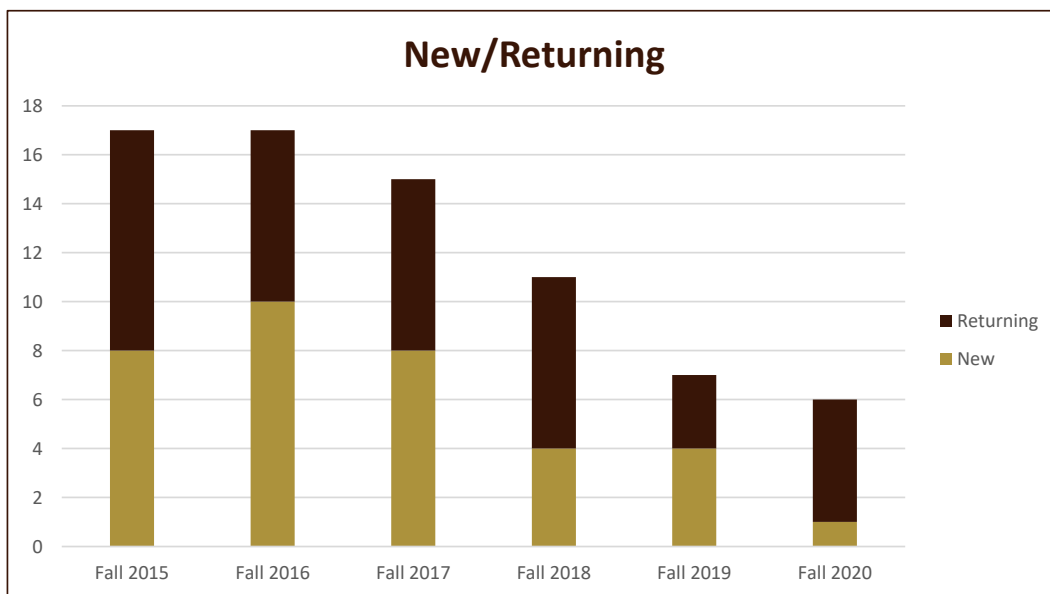

New/Return Headcount						
	Fall 2015	Fall 2016	Fall 2017	Fall 2018	Fall 2019	Fall 2020
New	8	10	8	4	4	1
Returning	9	7	7	7	3	5
Grand Total	17	17	15	11	7	6