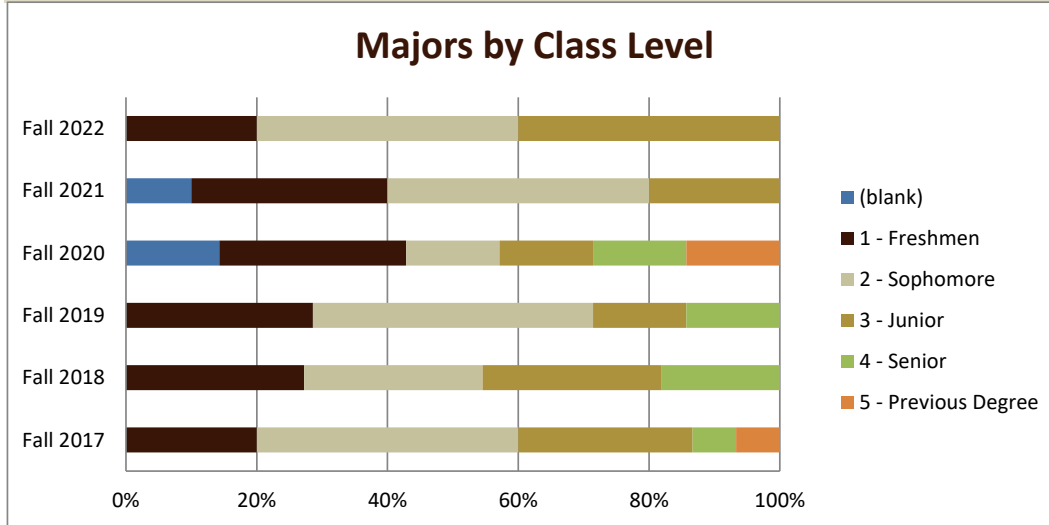

SMSU Mathematics Education Program Data

Majors Enrolled

Academic Years 2017-18 to 2022-23

Using Fall Semester data (Fall 2017 to Fall 2022) for Term specific measures

Enrollment by Gender						
	Fall 2017	Fall 2018	Fall 2019	Fall 2020	Fall 2021	Fall 2022
Female	11	4	5	4	6	3
Male	4	7	2	3	4	2
Grand Total	15	11	7	7	10	5

Enrollment by Race/Ethnicity						
	Fall 2017	Fall 2018	Fall 2019	Fall 2020	Fall 2021	Fall 2022
Black	1	2				
Hispanic	1				1	2
White	13	9	7	7	9	3
Grand Total	15	11	7	7	10	5

SMSU Mathematics Education Program Data

Majors Enrolled

Academic Years 2017-18 to 2022-23

Using Fall Semester data (Fall 2017 to Fall 2022) for Term specific measures

Enrollment by Class						
	Fall 2017	Fall 2018	Fall 2019	Fall 2020	Fall 2021	Fall 2022
(blank)				1	1	
1 - Freshmen	3	3	2	2	3	1
2 - Sophomore	6	3	3	1	4	2
3 - Junior	4	3	1	1	2	2
4 - Senior	1	2	1	1		
5 - Previous Degree	1			1		
Grand Total	15	11	7	7	10	5