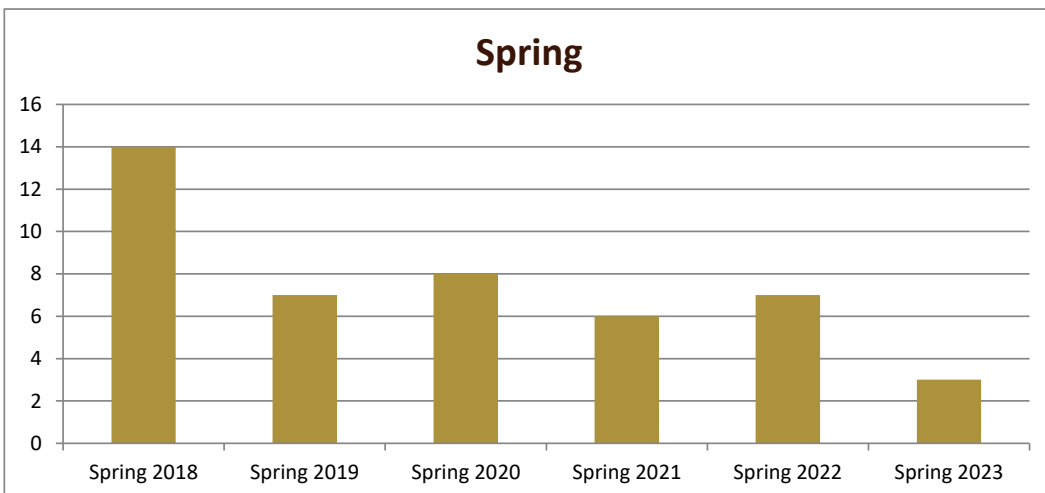

SMSU Mathematics Education Program Data

Majors Enrolled

Academic Years 2017-18 to 2022-23

Using Fall Semester data (Fall 2017 to Fall 2022) for Term specific measures

Enrollment by Term						
	2018	2019	2020	2021	2022	2023
Fall	15	11	7	7	10	5
Spring	14	7	8	6	7	3
Summer	4	3	1	2	1	1

SMSU Mathematics Education Program Data

Majors Enrolled

Academic Years 2017-18 to 2022-23

Using Fall Semester data (Fall 2017 to Fall 2022) for Term specific measures

Enrollment by Gender						
	Fall 2017	Fall 2018	Fall 2019	Fall 2020	Fall 2021	Fall 2022
Female	11	4	5	4	6	3
Male	4	7	2	3	4	2
Grand Total	15	11	7	7	10	5