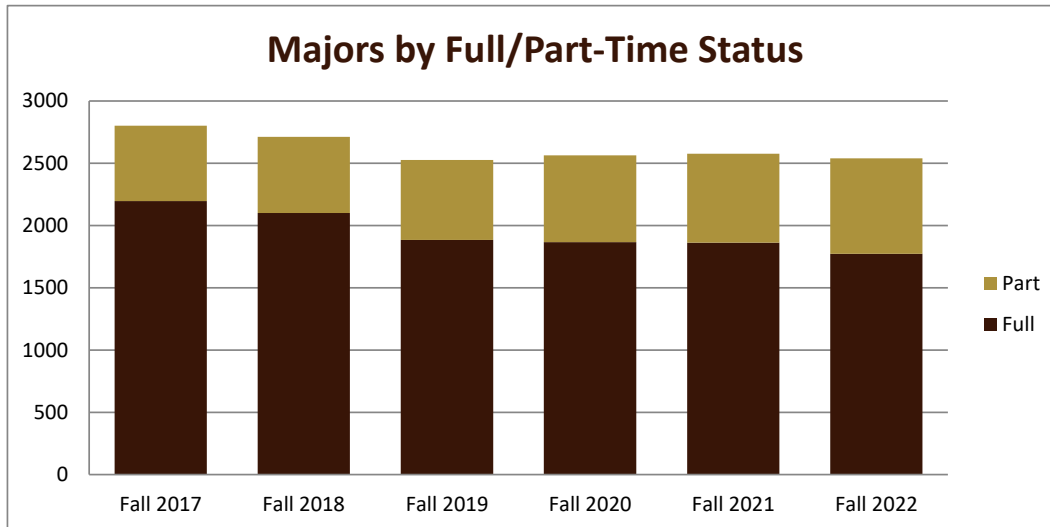

Majors Enrolled

Academic Years 2017-18 to 2022-23

Using Fall Semester data (Fall 2017 to Fall 2022) for Term specific measures

Enrollment by Class						
	Fall 2017	Fall 2018	Fall 2019	Fall 2020	Fall 2021	Fall 2022
(blank)				1	1	
1 - Freshmen	3	3	2	2	3	1
2 - Sophomore	6	3	3	1	4	2
3 - Junior	4	3	1	1	2	2
4 - Senior	1	2	1	1		
5 - Previous Degree	1			1		
Grand Total	15	11	7	7	10	5

SMSU Mathematics Education Program Data

Majors Enrolled

Academic Years 2017-18 to 2022-23

Using Fall Semester data (Fall 2017 to Fall 2022) for Term specific measures

Enrollment by FT/PT						
	Fall 2017	Fall 2018	Fall 2019	Fall 2020	Fall 2021	Fall 2022
Full	15	10	6	6	7	5
Part		1	1	1	3	
Grand Total	15	11	7	7	10	5

New/Return Headcount						
	Fall 2017	Fall 2018	Fall 2019	Fall 2020	Fall 2021	Fall 2022
New	8	4	4	1	6	3
Returning	7	7	3	6	4	2
Grand Total	15	11	7	7	10	5

SMSU Mathematics Education Program Data

Majors Enrolled