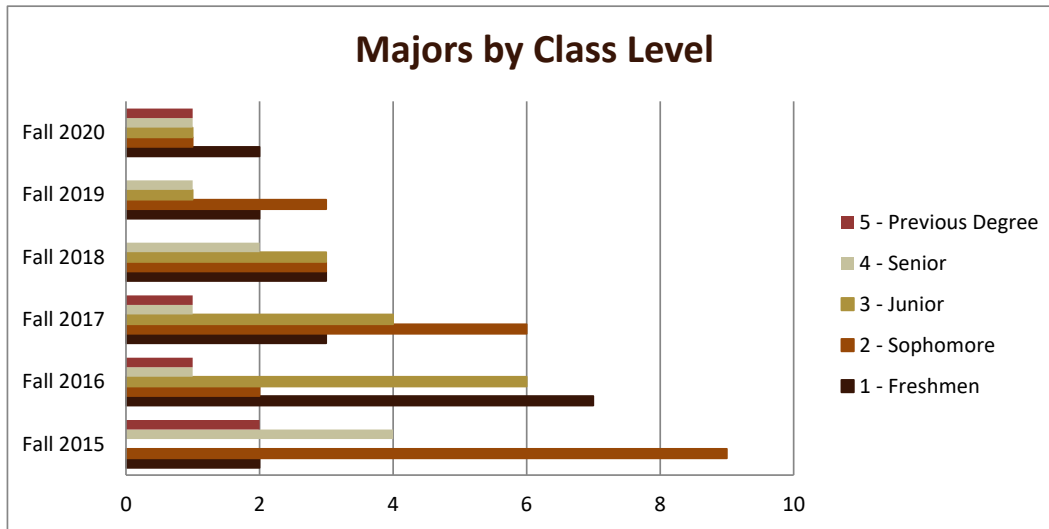

SMSU Mathematics Education Program Data

Majors Enrolled

Academic Years 2015-16 to 2020-21

Using Fall Semester data (Fall 2015 to Fall 2020) for Term specific measures

Enrollment by Gender						
	Fall 2015	Fall 2016	Fall 2017	Fall 2018	Fall 2019	Fall 2020
Female	10	12	11	4	5	3
Male	7	5	4	7	2	3
Grand Total	17	17	15	11	7	6

Enrollment by Race/Ethnicity						
	Fall 2015	Fall 2016	Fall 2017	Fall 2018	Fall 2019	Fall 2020
Asian	1					
Black		1	1	2		
Hispanic	1	1	1			
White	15	15	13	9	7	6
Grand Total	17	17	15	11	7	6

SMSU Mathematics Education Program Data

Majors Enrolled

Academic Years 2015-16 to 2020-21

Using Fall Semester data (Fall 2015 to Fall 2020) for Term specific measures

Enrollment by Class						
	Fall 2015	Fall 2016	Fall 2017	Fall 2018	Fall 2019	Fall 2020
1 - Freshmen	2	7	3	3	2	2
2 - Sophomore	9	2	6	3	3	1
3 - Junior		6	4	3	1	1
4 - Senior	4	1	1	2	1	1
5 - Previous Degree	2	1	1			1
Grand Total	17	17	15	11	7	6