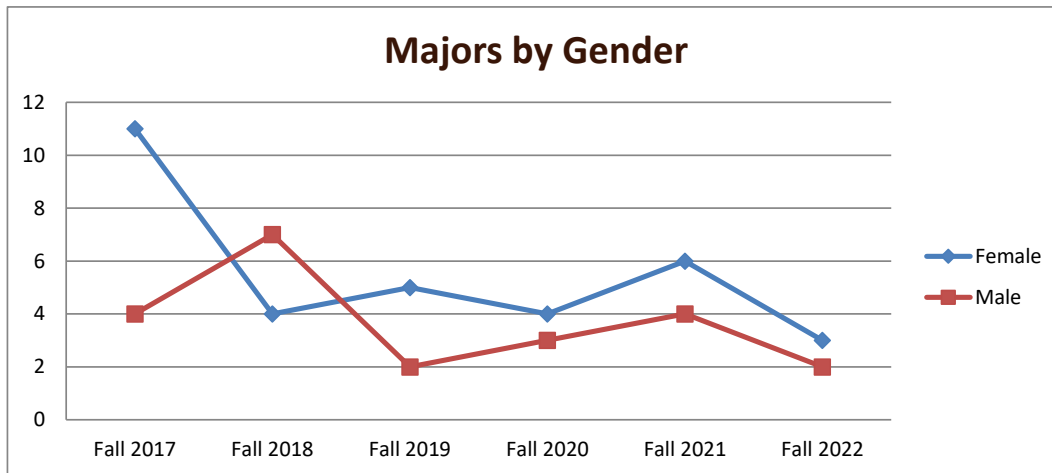

SMSU Mathematics Education Program Data

Majors Enrolled

Academic Years 2017-18 to 2022-23

Using Fall Semester data (Fall 2017 to Fall 2022) for Term specific measures

Enrollment by Term						
	2018	2019	2020	2021	2022	2023
Fall	15	11	7	7	10	5
Spring	14	7	8	6	7	3
Summer	4	3	1	2	1	1

SMSU Mathematics Education Program Data

Majors Enrolled

Academic Years 2017-18 to 2022-23

Using Fall Semester data (Fall 2017 to Fall 2022) for Term specific measures

Enrollment by Gender						
	Fall 2017	Fall 2018	Fall 2019	Fall 2020	Fall 2021	Fall 2022
Female	11	4	5	4	6	3
Male	4	7	2	3	4	2
Grand Total	15	11	7	7	10	5