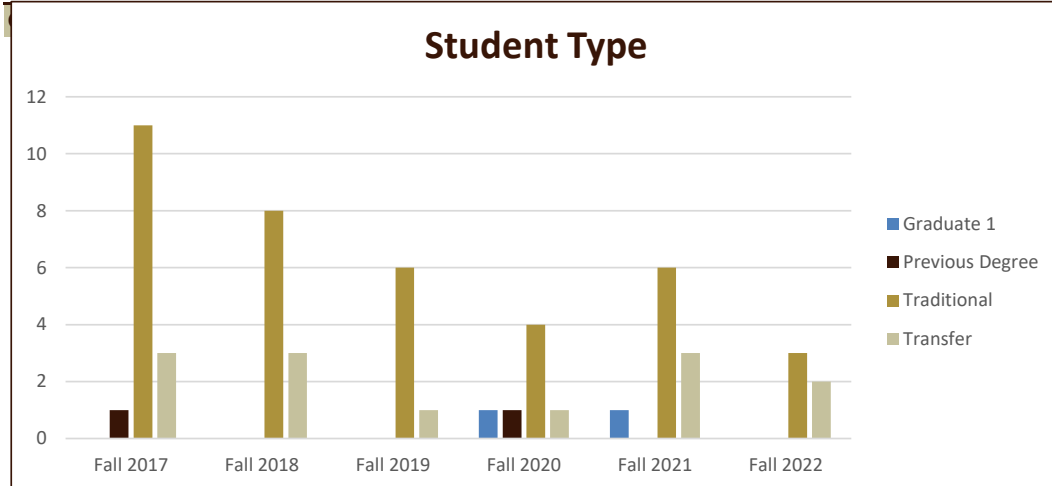

SMSU Mathematics Education Program Data

Majors Enrolled

Academic Years 2017-18 to 2022-23

Using Fall Semester data (Fall 2017 to Fall 2022) for Term specific measures

Enrollment by FT/PT						
	Fall 2017	Fall 2018	Fall 2019	Fall 2020	Fall 2021	Fall 2022
Full	15	10	6	6	7	5
Part		1	1	1	3	
Grand Total	15	11	7	7	10	5

New/Return Headcount						
	Fall 2017	Fall 2018	Fall 2019	Fall 2020	Fall 2021	Fall 2022
New	8	4	4	1	6	3
Returning	7	7	3	6	4	2
Grand Total	15	11	7	7	10	5

SMSU Mathematics Education Program Data

Majors Enrolled

Academic Years 2017-18 to 2022-23

Using Fall Semester data (Fall 2017 to Fall 2022) for Term specific measures

Student Type	Fall 2017	Fall 2018	Fall 2019	Fall 2020	Fall 2021	Fall 2022
Graduate 1				1	1	
Previous Degree	1			1		
Traditional	11	8	6	4	6	3
Transfer	3	3	1	1	3	2