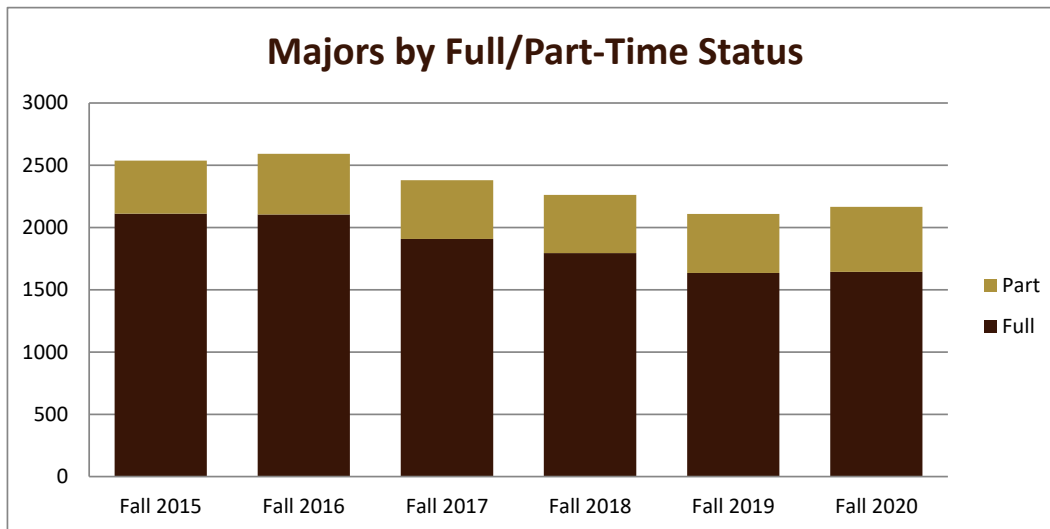

SMSU Mathematics Education Program Data

Majors Enrolled

Academic Years 2015-16 to 2020-21

Using Fall Semester data (Fall 2015 to Fall 2020) for Term specific measures

Enrollment by FT/PT						
	Fall 2015	Fall 2016	Fall 2017	Fall 2018	Fall 2019	Fall 2020
Full	16	17	15	10	6	6
Part	1			1	1	
Grand Total	17	17	15	11	7	6