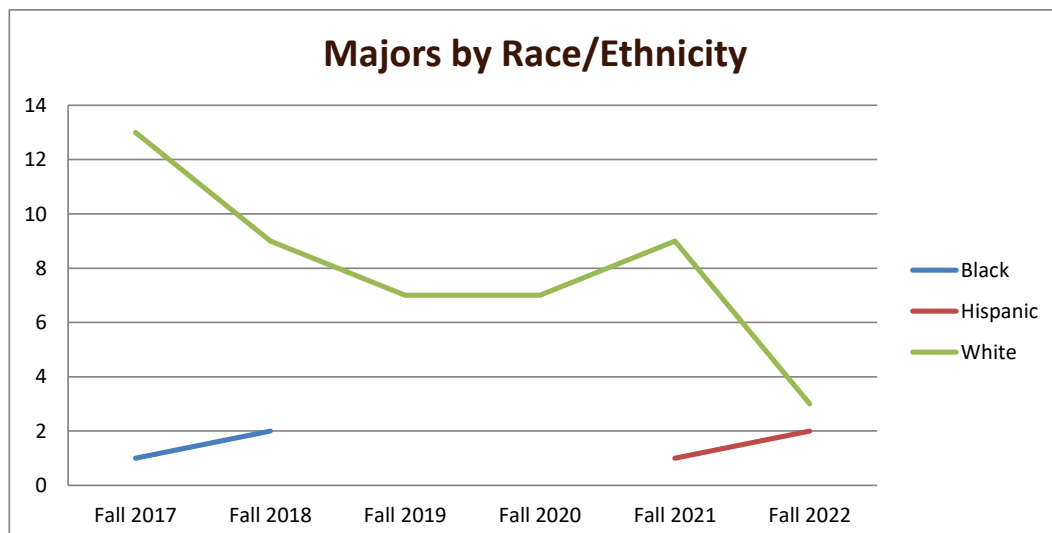

SMSU Mathematics Education Program Data

Majors Enrolled

Academic Years 2017-18 to 2022-23

Using Fall Semester data (Fall 2017 to Fall 2022) for Term specific measures

Enrollment by Gender						
	Fall 2017	Fall 2018	Fall 2019	Fall 2020	Fall 2021	Fall 2022
Female	11	4	5	4	6	3
Male	4	7	2	3	4	2
Grand Total	15	11	7	7	10	5

Enrollment by Race/Ethnicity						
	Fall 2017	Fall 2018	Fall 2019	Fall 2020	Fall 2021	Fall 2022
Black	1	2				
Hispanic	1				1	2
White	13	9	7	7	9	3
Grand Total	15	11	7	7	10	5