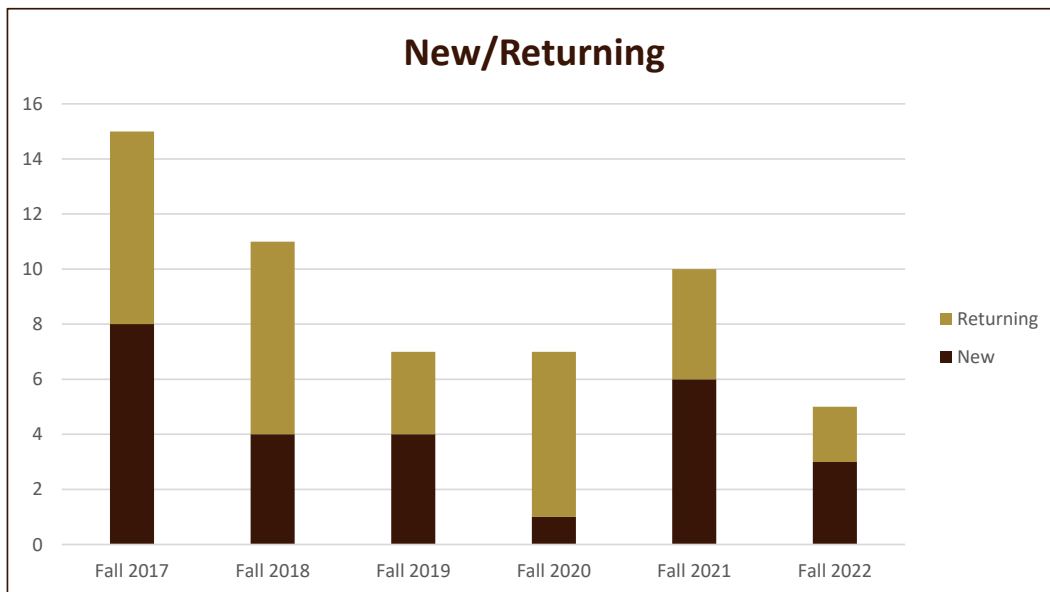

New/Return Headcount						
	Fall 2017	Fall 2018	Fall 2019	Fall 2020	Fall 2021	Fall 2022
New	8	4	4	1	6	3
Returning	7	7	3	6	4	2
Grand Total	15	11	7	7	10	5