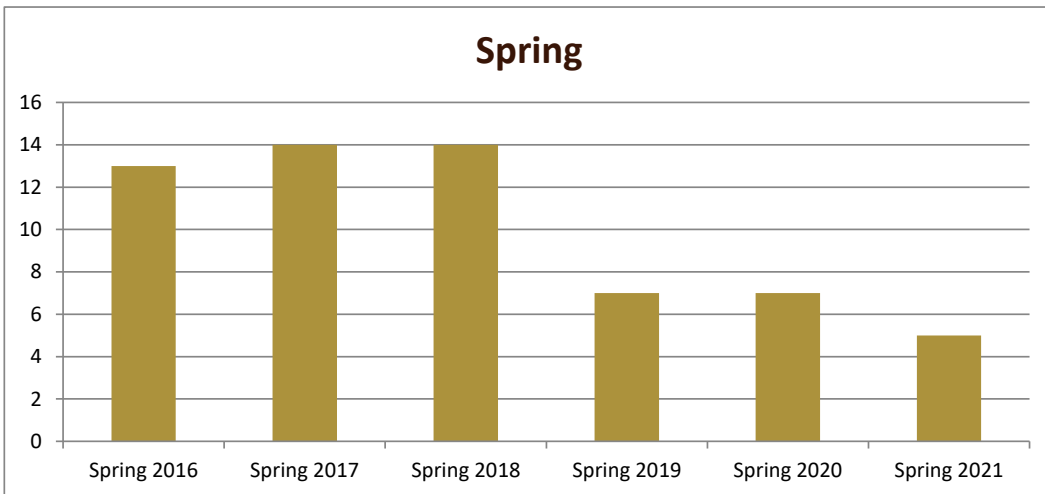

SMSU Mathematics Education Program Data

Majors Enrolled

Academic Years 2015-16 to 2020-21

Using Fall Semester data (Fall 2015 to Fall 2020) for Term specific measures

Enrollment by Term						
	2016	2017	2018	2019	2020	2021
Fall	17	17	15	11	7	6
Spring	13	14	14	7	7	5
Summer	2	2	2	3	1	2

SMSU Mathematics Education Program Data

Majors Enrolled

Academic Years 2015-16 to 2020-21

Using Fall Semester data (Fall 2015 to Fall 2020) for Term specific measures

Enrollment by Gender						
	Fall 2015	Fall 2016	Fall 2017	Fall 2018	Fall 2019	Fall 2020
Female	10	12	11	4	5	3
Male	7	5	4	7	2	3
Grand Total	17	17	15	11	7	6