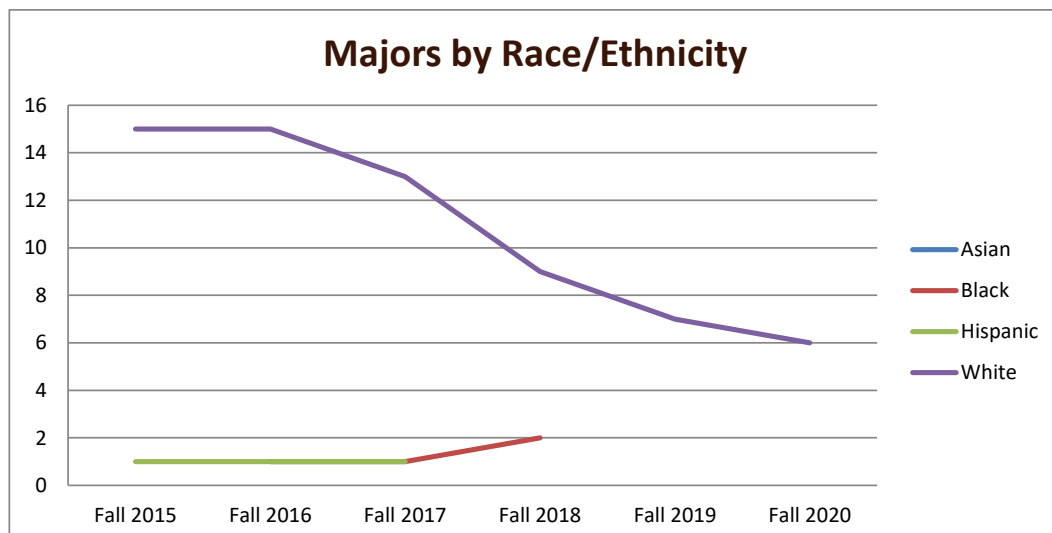

SMSU Mathematics Education Program Data

Majors Enrolled

Academic Years 2015-16 to 2020-21

Using Fall Semester data (Fall 2015 to Fall 2020) for Term specific measures

Enrollment by Gender						
	Fall 2015	Fall 2016	Fall 2017	Fall 2018	Fall 2019	Fall 2020
Female	10	12	11	4	5	3
Male	7	5	4	7	2	3
Grand Total	17	17	15	11	7	6

Enrollment by Race/Ethnicity						
	Fall 2015	Fall 2016	Fall 2017	Fall 2018	Fall 2019	Fall 2020
Asian	1					
Black		1	1	2		
Hispanic	1	1	1			
White	15	15	13	9	7	6
Grand Total	17	17	15	11	7	6