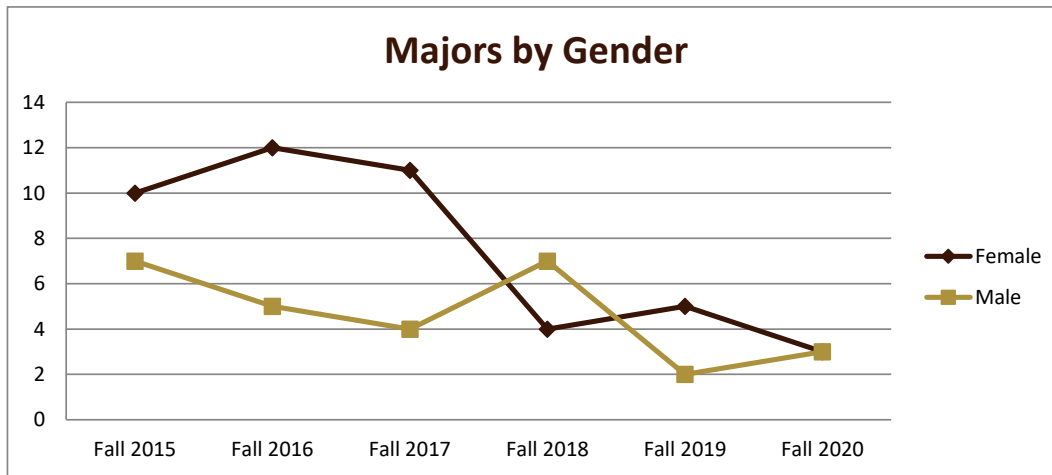

SMSU Mathematics Education Program Data

Majors Enrolled

Academic Years 2015-16 to 2020-21

Using Fall Semester data (Fall 2015 to Fall 2020) for Term specific measures

Enrollment by Term						
	2016	2017	2018	2019	2020	2021
Fall	17	17	15	11	7	6
Spring	13	14	14	7	7	5
Summer	2	2	2	3	1	2

SMSU Mathematics Education Program Data

Majors Enrolled

Academic Years 2015-16 to 2020-21

Using Fall Semester data (Fall 2015 to Fall 2020) for Term specific measures

Enrollment by Gender						
	Fall 2015	Fall 2016	Fall 2017	Fall 2018	Fall 2019	Fall 2020
Female	10	12	11	4	5	3
Male	7	5	4	7	2	3
Grand Total	17	17	15	11	7	6