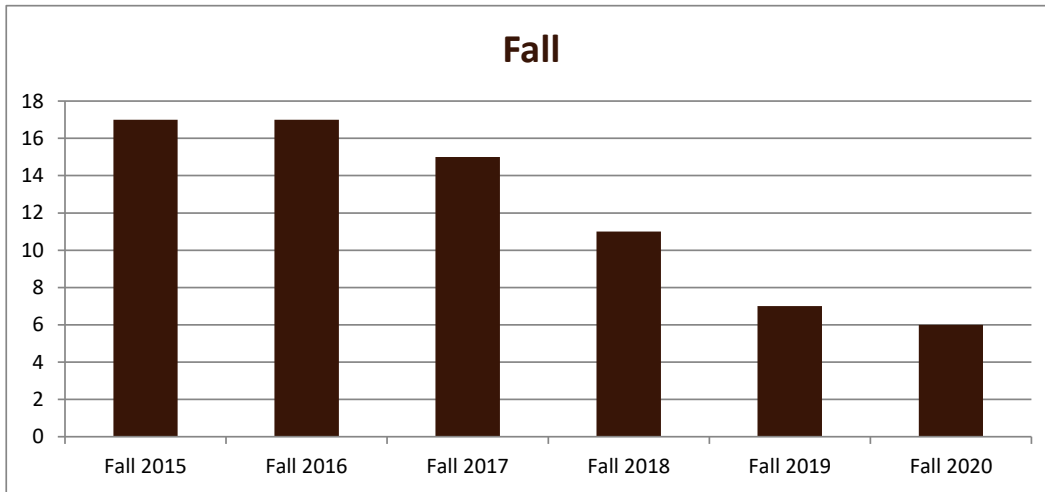

SMSU Mathematics Education Program Data

Majors Enrolled

Academic Years 2015-16 to 2020-21

Using Fall Semester data (Fall 2015 to Fall 2020) for Term specific measures

Enrollment by Term						
	2016	2017	2018	2019	2020	2021
Fall	17	17	15	11	7	6
Spring	13	14	14	7	7	5
Summer	2	2	2	3	1	2

SMSU Mathematics Education Program Data

Majors Enrolled

Academic Years 2015-16 to 2020-21

Using Fall Semester data (Fall 2015 to Fall 2020) for Term specific measures

Enrollment by Gender						
	Fall 2015	Fall 2016	Fall 2017	Fall 2018	Fall 2019	Fall 2020
Female	10	12	11	4	5	3
Male	7	5	4	7	2	3
Grand Total	17	17	15	11	7	6