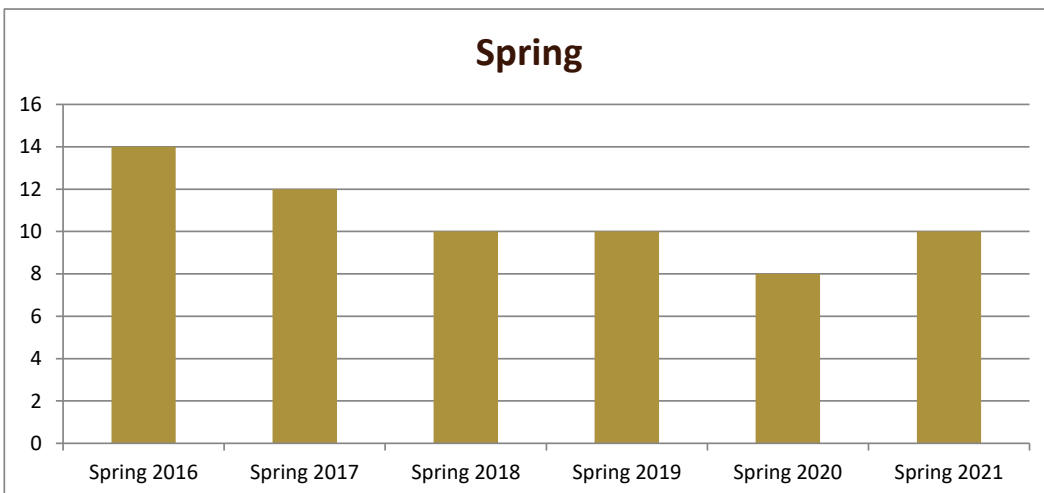

# SMSU Mathematics Program Data

## Majors Enrolled

Academic Years 2015-16 to 2020-21

Using Fall Semester data (Fall 2015 to Fall 2020) for Term specific measures

Enrollment by Term						
	2016	2017	2018	2019	2020	2021
Fall	12	13	13	11	8	9
Spring	14	12	10	10	8	10
Summer	3	1	3	3	1	1