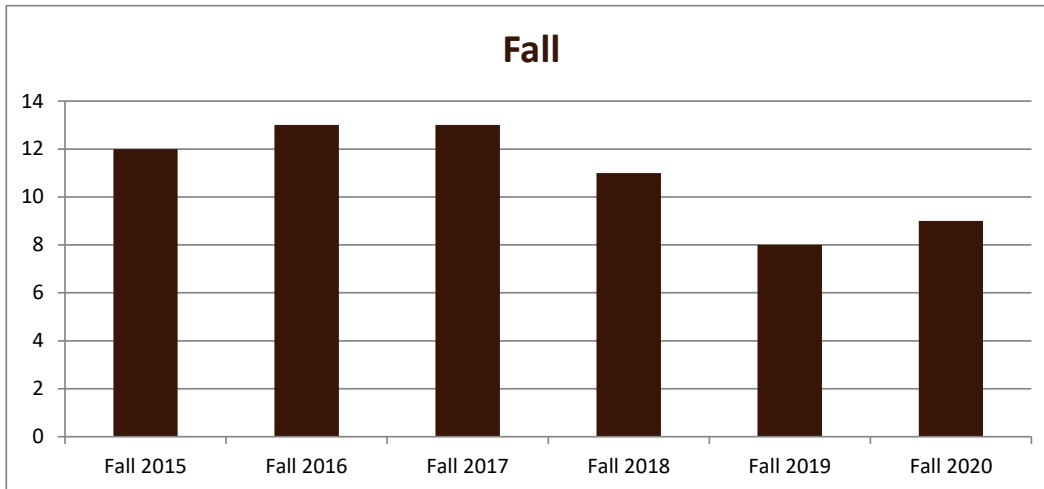

# SMSU Mathematics Program Data

## Majors Enrolled

Academic Years 2015-16 to 2020-21

Using Fall Semester data (Fall 2015 to Fall 2020) for Term specific measures

Enrollment by Term						
	2016	2017	2018	2019	2020	2021
Fall	12	13	13	11	8	9
Spring	14	12	10	10	8	10
Summer	3	1	3	3	1	1