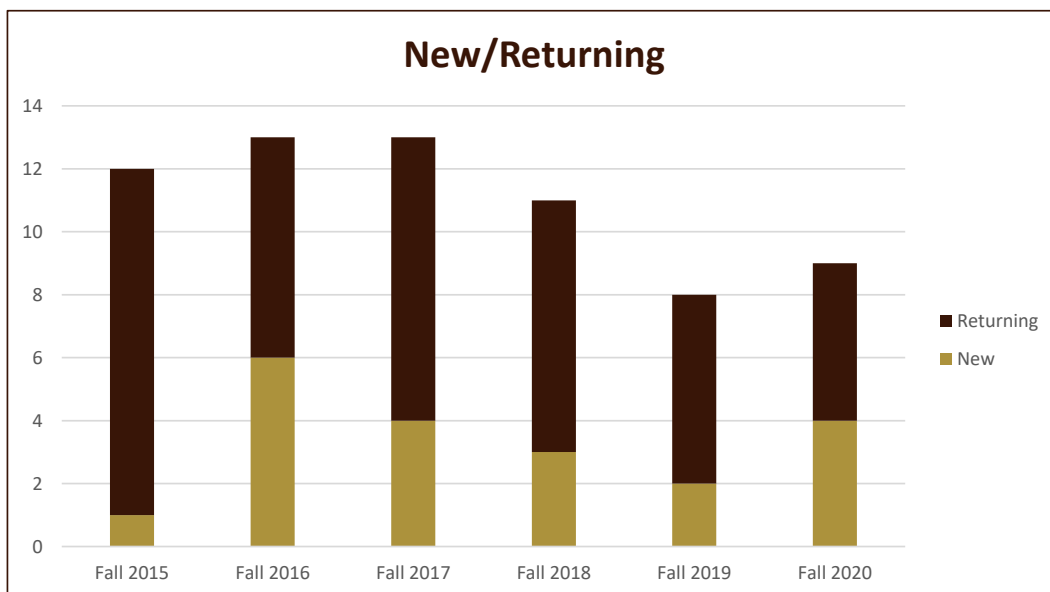

New/Return Headcount						
	Fall 2015	Fall 2016	Fall 2017	Fall 2018	Fall 2019	Fall 2020
New	1	6	4	3	2	4
Returning	11	7	9	8	6	5
Grand Total	12	13	13	11	8	9