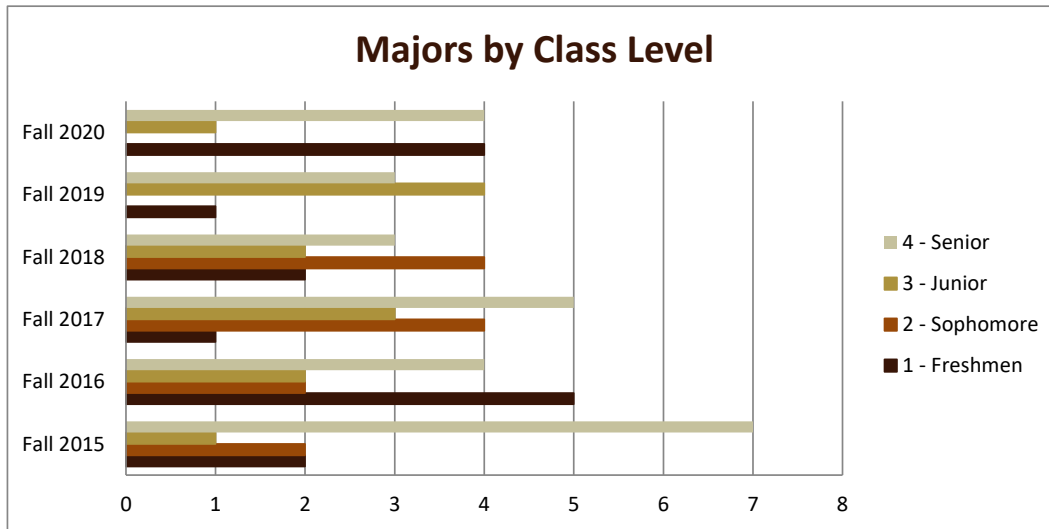

## Majors Enrolled

Academic Years 2015-16 to 2020-21

Using Fall Semester data (Fall 2015 to Fall 2020) for Term specific measures

Enrollment by Gender						
	Fall 2015	Fall 2016	Fall 2017	Fall 2018	Fall 2019	Fall 2020
Unknown						1
Female	3	4	4	3	3	6
Male	9	9	9	8	5	2
<b>Grand Total</b>	<b>12</b>	<b>13</b>	<b>13</b>	<b>11</b>	<b>8</b>	<b>9</b>

Enrollment by Race/Ethnicity						
	Fall 2015	Fall 2016	Fall 2017	Fall 2018	Fall 2019	Fall 2020
Asian	2	1				
Hispanic				1		1
International	2	2	2	2	1	1
Unknown						1
White	8	10	11	8	7	6
<b>Grand Total</b>	<b>12</b>	<b>13</b>	<b>13</b>	<b>11</b>	<b>8</b>	<b>9</b>

# SMSU Mathematics Program Data

## Majors Enrolled

Academic Years 2015-16 to 2020-21

Using Fall Semester data (Fall 2015 to Fall 2020) for Term specific measures

Enrollment by Class						
	Fall 2015	Fall 2016	Fall 2017	Fall 2018	Fall 2019	Fall 2020
1 - Freshmen	2	5	1	2	1	4
2 - Sophomore	2	2	4	4		
3 - Junior	1	2	3	2	4	1
4 - Senior	7	4	5	3	3	4
<b>Grand Total</b>	<b>12</b>	<b>13</b>	<b>13</b>	<b>11</b>	<b>8</b>	<b>9</b>