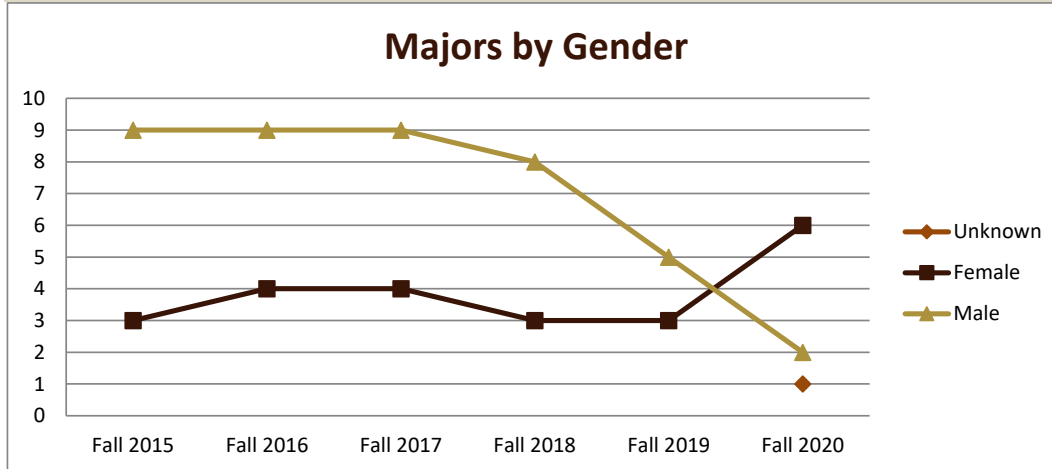

## Majors Enrolled

Academic Years 2015-16 to 2020-21

Using Fall Semester data (Fall 2015 to Fall 2020) for Term specific measures

Enrollment by Term						
	2016	2017	2018	2019	2020	2021
Fall	12	13	13	11	8	9
Spring	14	12	10	10	8	10
Summer	3	1	3	3	1	1

# SMSU Mathematics Program Data

## Majors Enrolled

Academic Years 2015-16 to 2020-21

Using Fall Semester data (Fall 2015 to Fall 2020) for Term specific measures

Enrollment by Gender						
	Fall 2015	Fall 2016	Fall 2017	Fall 2018	Fall 2019	Fall 2020
Unknown						1
Female	3	4	4	3	3	6
Male	9	9	9	8	5	2
<b>Grand Total</b>	<b>12</b>	<b>13</b>	<b>13</b>	<b>11</b>	<b>8</b>	<b>9</b>