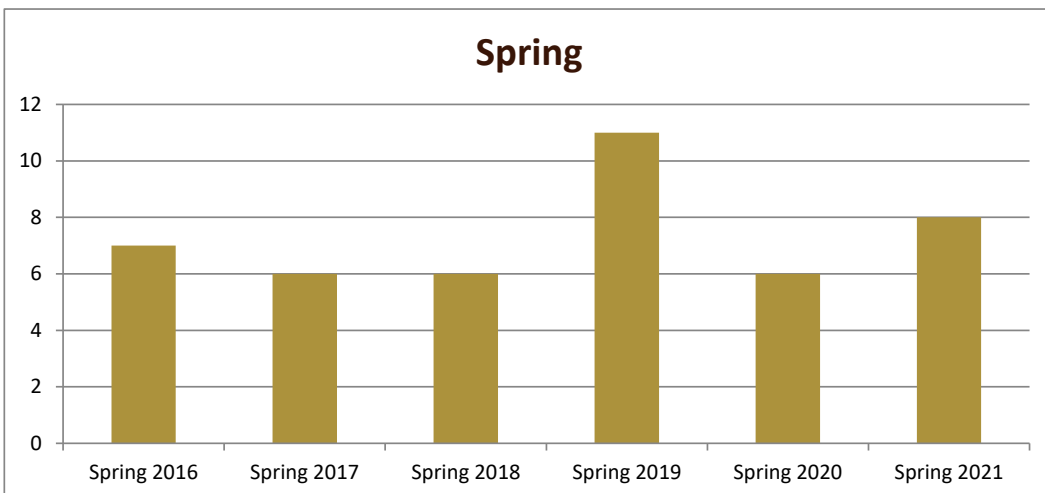

SMSU Philosophy Program Data

Majors Enrolled

Academic Years 2015-16 to 2020-21

Using Fall Semester data (Fall 2015 to Fall 2020) for Term specific measures

Enrollment by Term						
	2016	2017	2018	2019	2020	2021
Fall	8	8	7	12	8	9
Spring	7	6	6	11	6	8
Summer	3	1	3	2	2	5

SMSU Philosophy Program Data

Majors Enrolled

Academic Years 2015-16 to 2020-21

Using Fall Semester data (Fall 2015 to Fall 2020) for Term specific measures

Enrollment by Gender

	Fall 2015	Fall 2016	Fall 2017	Fall 2018	Fall 2019	Fall 2020
Female	5	4	4	7	3	3
Male	3	4	3	5	5	6
Grand Total	8	8	7	12	8	9