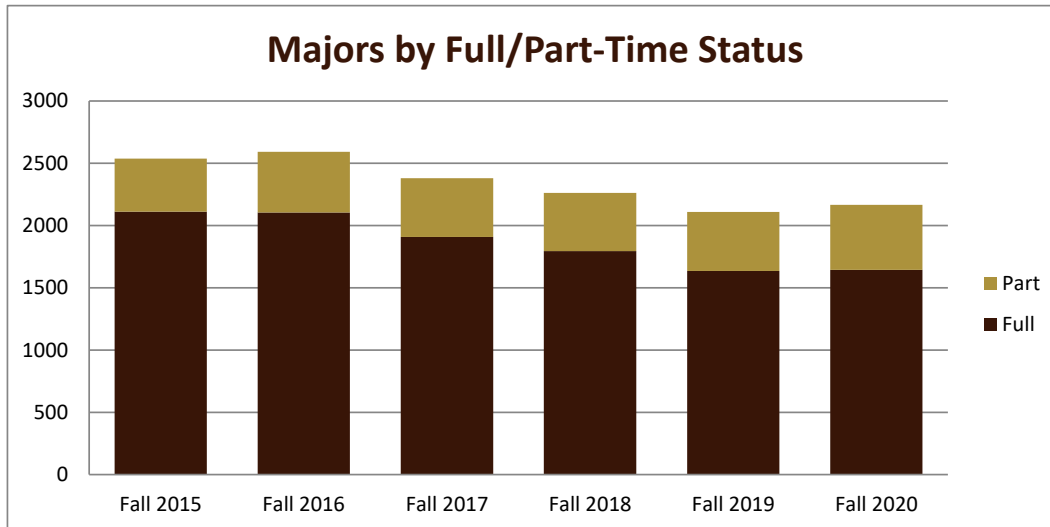

SMSU Philosophy Program Data

Majors Enrolled

Academic Years 2015-16 to 2020-21

Using Fall Semester data (Fall 2015 to Fall 2020) for Term specific measures

Enrollment by FT/PT						
	Fall 2015	Fall 2016	Fall 2017	Fall 2018	Fall 2019	Fall 2020
Full	7	8	6	10	7	9
Part	1		1	2	1	
Grand Total	8	8	7	12	8	9

New/Return Headcount						
	Fall 2015	Fall 2016	Fall 2017	Fall 2018	Fall 2019	Fall 2020
New	3	3		4	2	2
Returning	5	5	7	8	6	7
Grand Total	8	8	7	12	8	9

SMSU Philosophy Program Data

Majors Enrolled

Academic Years 2015-16 to 2020-21