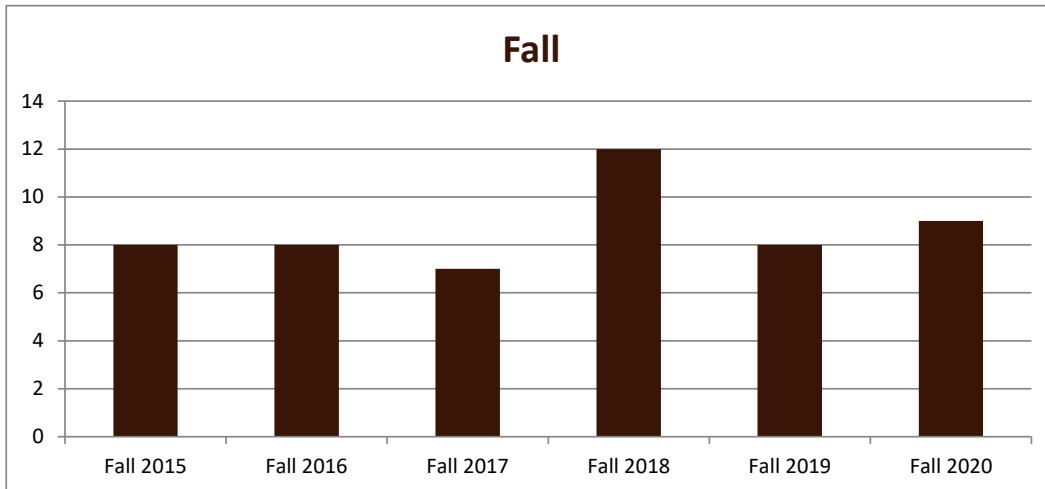

SMSU Philosophy Program Data

Majors Enrolled

Academic Years 2015-16 to 2020-21

Using Fall Semester data (Fall 2015 to Fall 2020) for Term specific measures

Enrollment by Term						
	2016	2017	2018	2019	2020	2021
Fall	8	8	7	12	8	9
Spring	7	6	6	11	6	8
Summer	3	1	3	2	2	5

SMSU Philosophy Program Data

Majors Enrolled

Academic Years 2015-16 to 2020-21

Using Fall Semester data (Fall 2015 to Fall 2020) for Term specific measures

Enrollment by Gender

	Fall 2015	Fall 2016	Fall 2017	Fall 2018	Fall 2019	Fall 2020
Female	5	4	4	7	3	3
Male	3	4	3	5	5	6
Grand Total	8	8	7	12	8	9