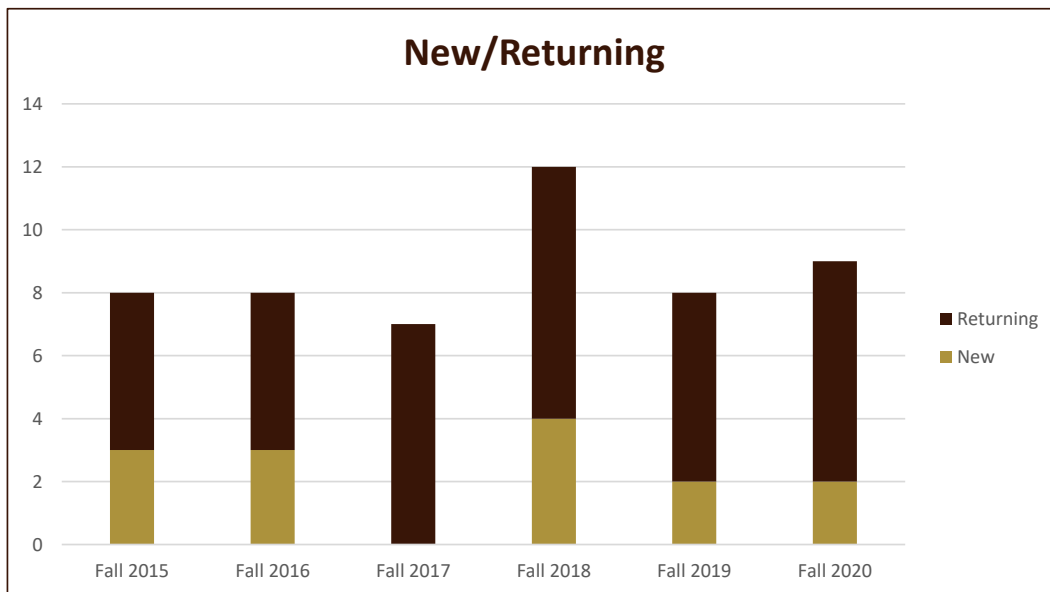

Majors Enrolled

Academic Years 2015-16 to 2020-21

Using Fall Semester data (Fall 2015 to Fall 2020) for Term specific measures

Enrollment by Class						
	Fall 2015	Fall 2016	Fall 2017	Fall 2018	Fall 2019	Fall 2020
1 - Freshmen	3	2		4	3	4
2 - Sophomore	1	4	1	1		1
3 - Junior		1	2	1	2	1
4 - Senior	4	1	4	5	3	2
5 - Previous Degree				1		1
Grand Total	8	8	7	12	8	9

SMSU Philosophy Program Data

Majors Enrolled

Academic Years 2015-16 to 2020-21

Using Fall Semester data (Fall 2015 to Fall 2020) for Term specific measures

Enrollment by FT/PT						
	Fall 2015	Fall 2016	Fall 2017	Fall 2018	Fall 2019	Fall 2020
Full	7	8	6	10	7	9
Part	1		1	2	1	
Grand Total	8	8	7	12	8	9

New/Return Headcount						
	Fall 2015	Fall 2016	Fall 2017	Fall 2018	Fall 2019	Fall 2020
New	3	3		4	2	2
Returning	5	5	7	8	6	7
Grand Total	8	8	7	12	8	9

SMSU Philosophy Program Data

Majors Enrolled

Academic Years 2015-16 to 2020-21