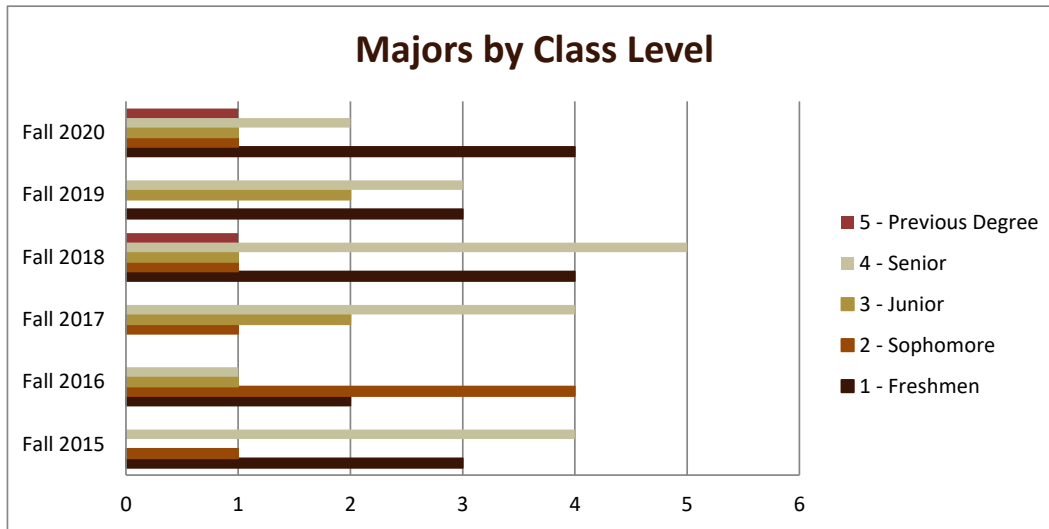

SMSU Philosophy Program Data

Majors Enrolled

Academic Years 2015-16 to 2020-21

Using Fall Semester data (Fall 2015 to Fall 2020) for Term specific measures

Enrollment by Gender

	Fall 2015	Fall 2016	Fall 2017	Fall 2018	Fall 2019	Fall 2020
Female	5	4	4	7	3	3
Male	3	4	3	5	5	6
Grand Total	8	8	7	12	8	9

Enrollment by Race/Ethnicity

	Fall 2015	Fall 2016	Fall 2017	Fall 2018	Fall 2019	Fall 2020
Black	1	2	2	3	1	
Hispanic	1			1		
Two Plus Races						1
White	6	6	5	8	7	8
Grand Total	8	8	7	12	8	9

SMSU Philosophy Program Data

Majors Enrolled

Academic Years 2015-16 to 2020-21

Using Fall Semester data (Fall 2015 to Fall 2020) for Term specific measures

Enrollment by Class						
	Fall 2015	Fall 2016	Fall 2017	Fall 2018	Fall 2019	Fall 2020
1 - Freshmen	3	2		4	3	4
2 - Sophomore	1	4	1	1		1
3 - Junior		1	2	1	2	1
4 - Senior	4	1	4	5	3	2
5 - Previous Degree				1		1
Grand Total	8	8	7	12	8	9

SMSU Philosophy Program Data

Majors Enrolled

Academic Years 2015-16 to 2020-21

Using Fall Semester data (Fall 2015 to Fall 2020) for Term specific measures

Enrollment by FT/PT						
	Fall 2015	Fall 2016	Fall 2017	Fall 2018	Fall 2019	Fall 2020
Full	7	8	6	10	7	9
Part	1		1	2	1	
Grand Total	8	8	7	12	8	9