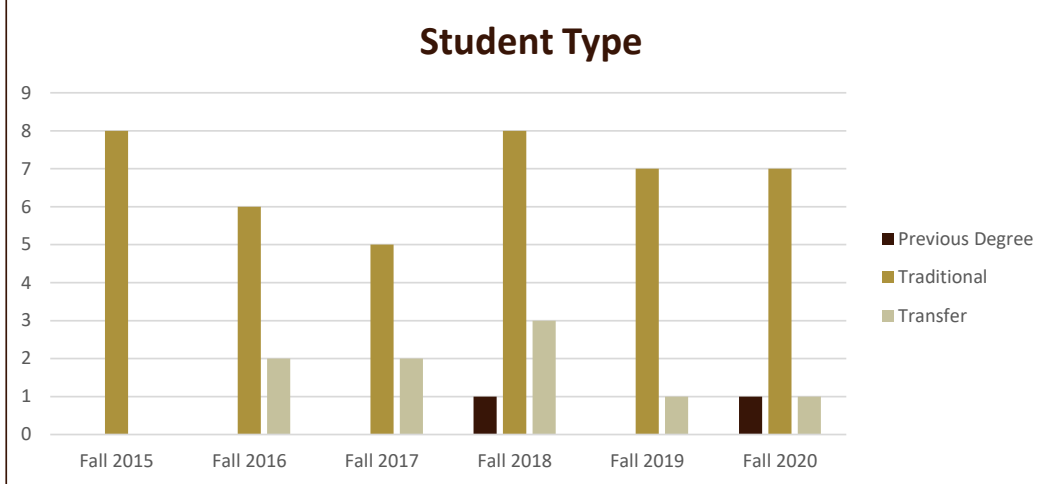

SMSU Philosophy Program Data

Majors Enrolled

Academic Years 2015-16 to 2020-21

Using Fall Semester data (Fall 2015 to Fall 2020) for Term specific measures

Student Type	Fall 2015	Fall 2016	Fall 2017	Fall 2018	Fall 2019	Fall 2020
Previous Degree				1		1
Traditional	8	6	5	8	7	7
Transfer		2	2	3	1	1
Grand Total	8	8	7	12	8	9

	Fall 2015	Fall 2016	Fall 2018	Fall 2019	Fall 2020	
Program ACT Avg.	21.3	18.0	19.5	21.0	25.0	
SMSU Avg.	21.5	21.3	21.5	20.7	21.2	21.0

	Fall 2015	Fall 2016	Fall 2018	Fall 2019	Fall 2020	
Program H.S. Rank Avg.	46.0	33.0	30.0	42.0	43.5	
SMSU Avg.	57.7	54.6	53.6	50.9	57.6	54.2

	Fall 2015	Fall 2016	Fall 2018	Fall 2019		
Program Avg. GPA	3.12	1.84	1.60	4.00		
SMSU Avg.	3.23	3.22	3.22	3.10	3.23	3.22

	Fall 2015	Fall 2016	Fall 2018	Fall 2019	Fall 2020	
Program Avg. Credits	19.33	13.33	13.50	20.00	15.00	
SMSU Avg.	14.81	14.77	14.77	14.31	14.95	15.18