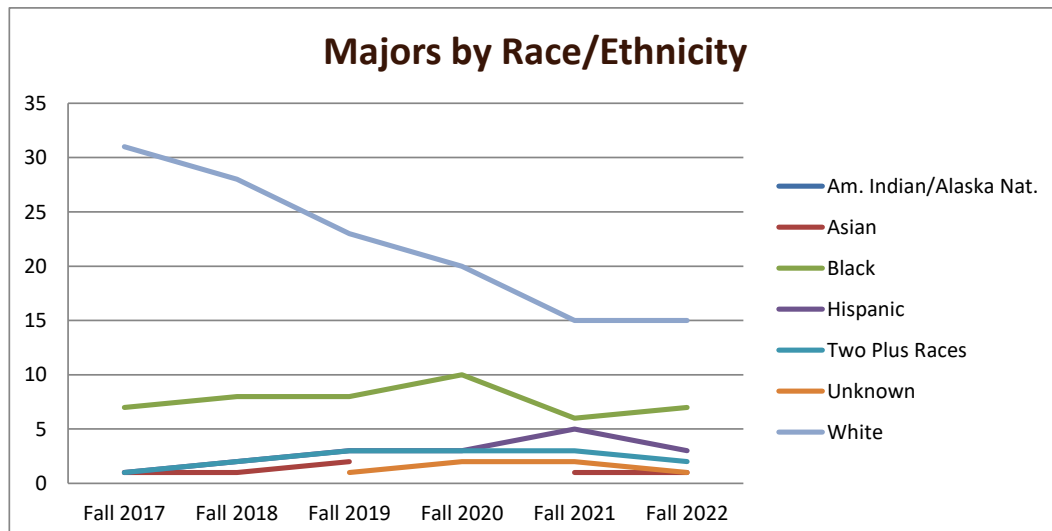

Enrollment by Race/Ethnicity						
	Fall 2017	Fall 2018	Fall 2019	Fall 2020	Fall 2021	Fall 2022
Am. Indian/Alaska Nat.		1				
Asian	1	1	2		1	1
Black	7	8	8	10	6	7
Hispanic	1	2	3	3	5	3
Two Plus Races	1	2	3	3	3	2
Unknown			1	2	2	1
White	31	28	23	20	15	15
Grand Total	41	42	40	38	32	29