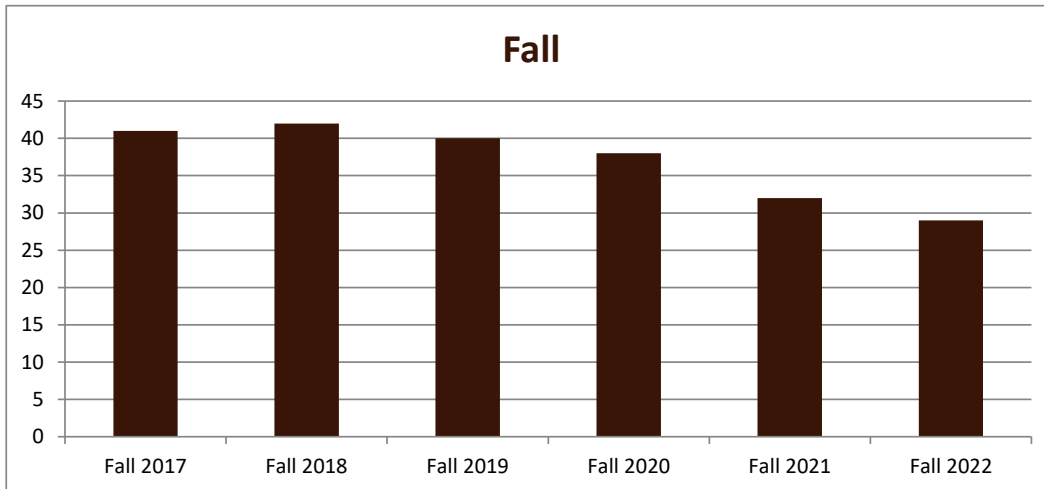

# SMSU Physical Education Program Data

## Majors Enrolled

Academic Years 2017-18 to 2022-23

Using Fall Semester data (Fall 2017 to Fall 2022) for Term specific measures

Enrollment by Term						
	2018	2019	2020	2021	2022	2023
Fall	41	42	40	38	32	29
Spring	42	33	36	37	32	31
Summer	11	15	11	9	11	7