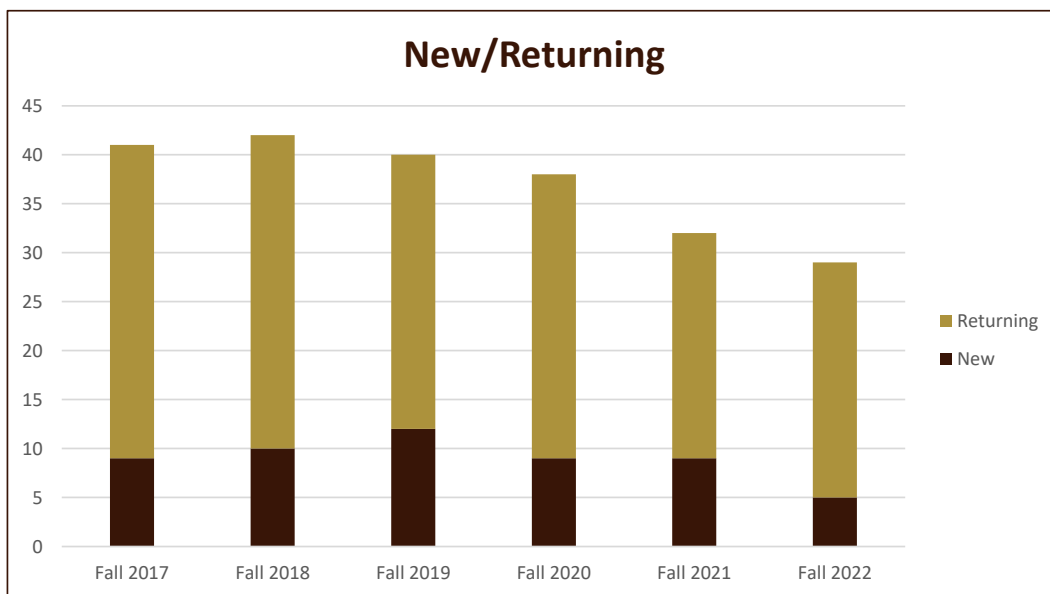

New/Return Headcount						
	Fall 2017	Fall 2018	Fall 2019	Fall 2020	Fall 2021	Fall 2022
New	9	10	12	9	9	5
Returning	32	32	28	29	23	24
Grand Total	41	42	40	38	32	29