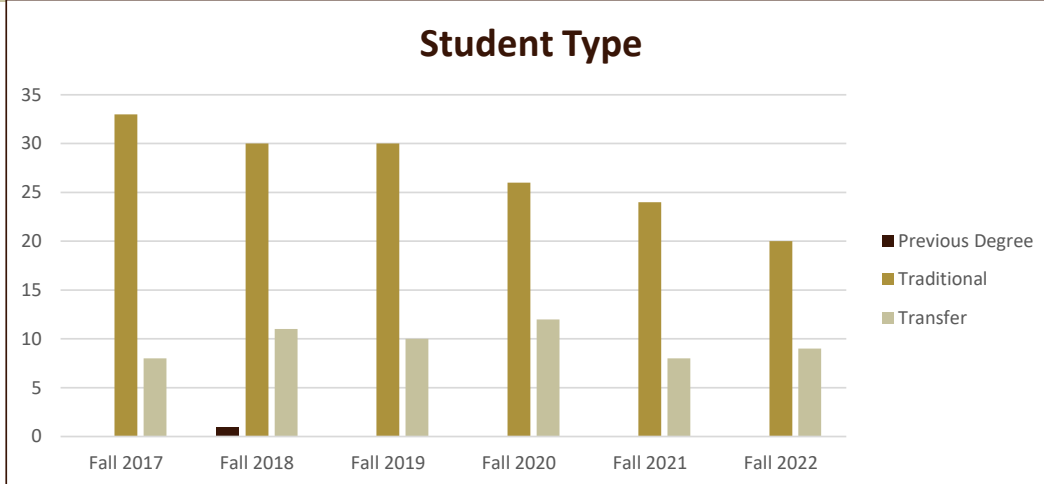

# SMSU Physical Education Program Data

## Majors Enrolled

Academic Years 2017-18 to 2022-23

Using Fall Semester data (Fall 2017 to Fall 2022) for Term specific measures

Student Type	Fall 2017	Fall 2018	Fall 2019	Fall 2020	Fall 2021	Fall 2022
Previous Degree		1				
Traditional	33	30	30	26	24	20
Transfer	8	11	10	12	8	9
<b>Grand Total</b>	<b>41</b>	<b>42</b>	<b>40</b>	<b>38</b>	<b>32</b>	<b>29</b>