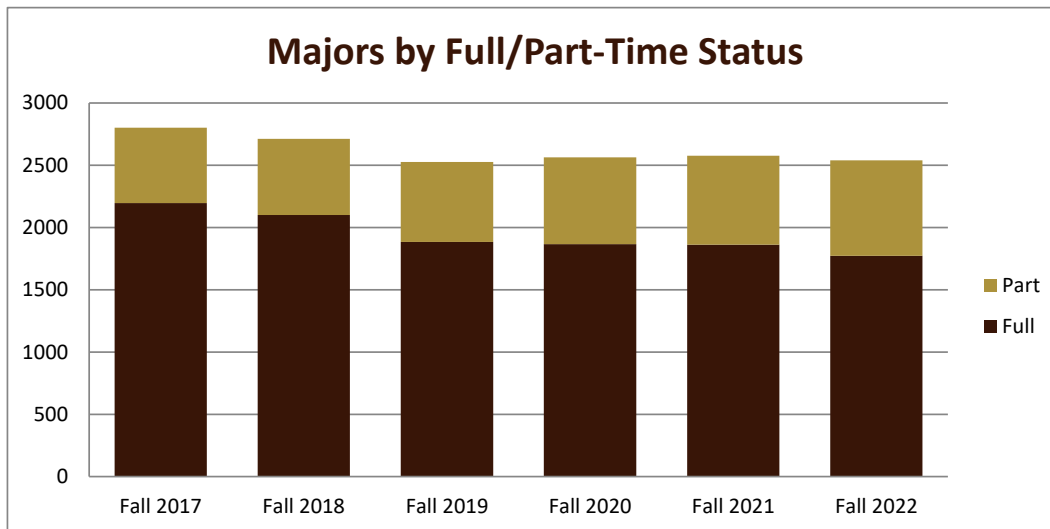

## Majors Enrolled

Academic Years 2017-18 to 2022-23

Using Fall Semester data (Fall 2017 to Fall 2022) for Term specific measures

Enrollment by Class						
	Fall 2017	Fall 2018	Fall 2019	Fall 2020	Fall 2021	Fall 2022
1 - Freshmen	11	8	6	9	9	5
2 - Sophomore	7	5	10	7	9	9
3 - Junior	13	11	12	9	8	7
4 - Senior	10	17	12	13	6	8
5 - Previous Degree		1				
<b>Grand Total</b>	<b>41</b>	<b>42</b>	<b>40</b>	<b>38</b>	<b>32</b>	<b>29</b>

# SMSU Physical Education Program Data

## Majors Enrolled

Academic Years 2017-18 to 2022-23

Using Fall Semester data (Fall 2017 to Fall 2022) for Term specific measures

Enrollment by FT/PT						
	Fall 2017	Fall 2018	Fall 2019	Fall 2020	Fall 2021	Fall 2022
Full	41	40	38	37	29	27
Part		2	2	1	3	2
<b>Grand Total</b>	<b>41</b>	<b>42</b>	<b>40</b>	<b>38</b>	<b>32</b>	<b>29</b>