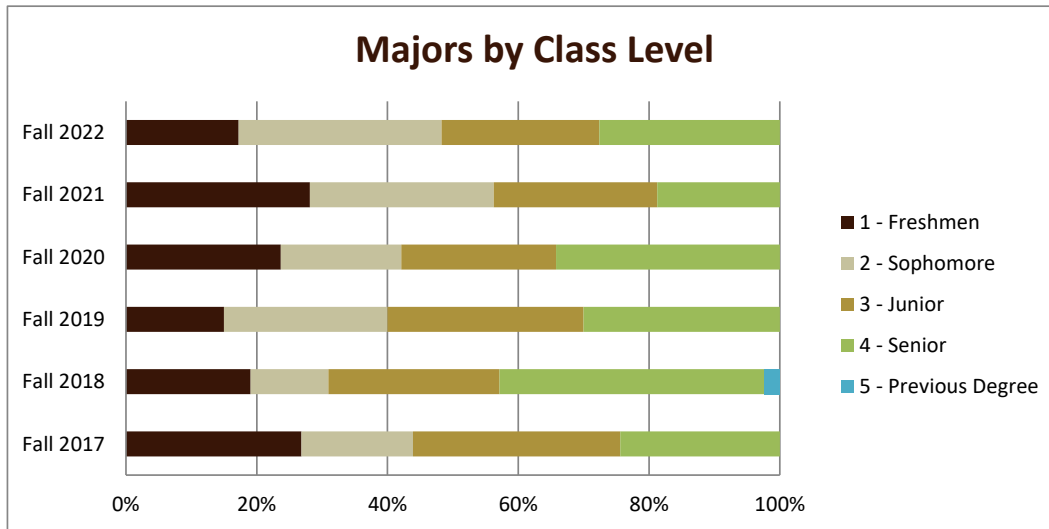

Enrollment by Race/Ethnicity						
	Fall 2017	Fall 2018	Fall 2019	Fall 2020	Fall 2021	Fall 2022
Am. Indian/Alaska Nat.		1				
Asian	1	1	2		1	1
Black	7	8	8	10	6	7
Hispanic	1	2	3	3	5	3
Two Plus Races	1	2	3	3	3	2
Unknown			1	2	2	1
White	31	28	23	20	15	15
<b>Grand Total</b>	<b>41</b>	<b>42</b>	<b>40</b>	<b>38</b>	<b>32</b>	<b>29</b>

# SMSU Physical Education Program Data

## Majors Enrolled

Academic Years 2017-18 to 2022-23

Using Fall Semester data (Fall 2017 to Fall 2022) for Term specific measures

Enrollment by Class						
	Fall 2017	Fall 2018	Fall 2019	Fall 2020	Fall 2021	Fall 2022
1 - Freshmen	11	8	6	9	9	5
2 - Sophomore	7	5	10	7	9	9
3 - Junior	13	11	12	9	8	7
4 - Senior	10	17	12	13	6	8
5 - Previous Degree		1				
<b>Grand Total</b>	<b>41</b>	<b>42</b>	<b>40</b>	<b>38</b>	<b>32</b>	<b>29</b>