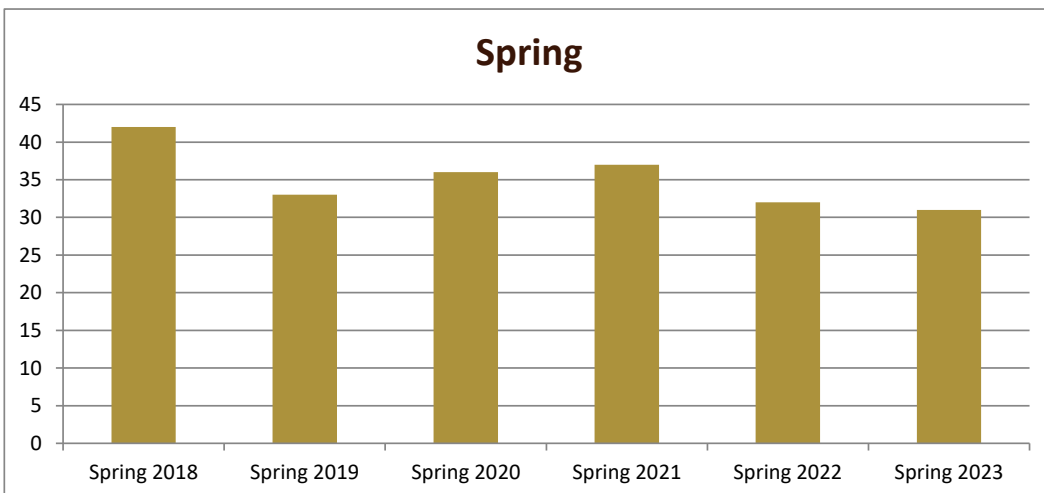

# SMSU Physical Education Program Data

## Majors Enrolled

Academic Years 2017-18 to 2022-23

Using Fall Semester data (Fall 2017 to Fall 2022) for Term specific measures

Enrollment by Term						
	2018	2019	2020	2021	2022	2023
Fall	41	42	40	38	32	29
Spring	42	33	36	37	32	31
Summer	11	15	11	9	11	7