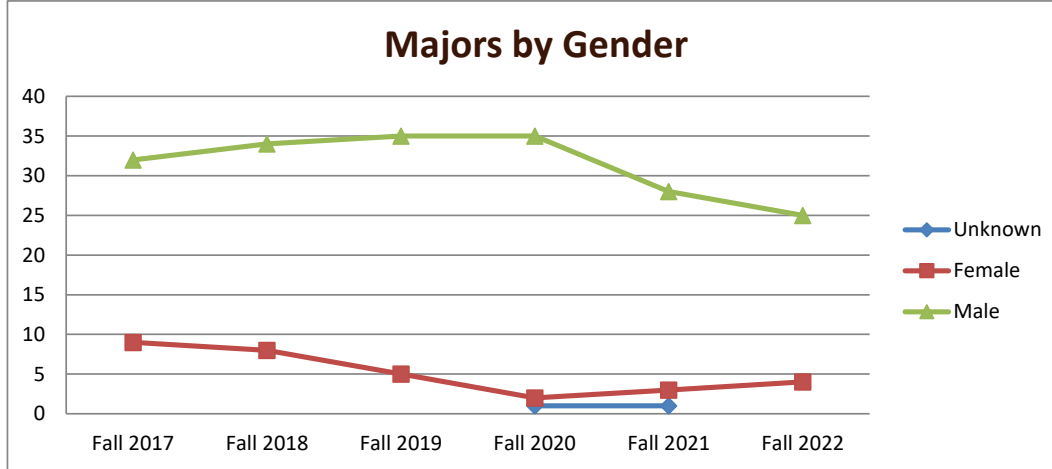

## Majors Enrolled

Academic Years 2017-18 to 2022-23

Using Fall Semester data (Fall 2017 to Fall 2022) for Term specific measures

Enrollment by Term						
	2018	2019	2020	2021	2022	2023
Fall	41	42	40	38	32	29
Spring	42	33	36	37	32	31
Summer	11	15	11	9	11	7

# SMSU Physical Education Program Data

## Majors Enrolled

Academic Years 2017-18 to 2022-23

Using Fall Semester data (Fall 2017 to Fall 2022) for Term specific measures

Enrollment by Gender						
	Fall 2017	Fall 2018	Fall 2019	Fall 2020	Fall 2021	Fall 2022
Unknown				1	1	
Female	9	8	5	2	3	4
Male	32	34	35	35	28	25
<b>Grand Total</b>	<b>41</b>	<b>42</b>	<b>40</b>	<b>38</b>	<b>32</b>	<b>29</b>