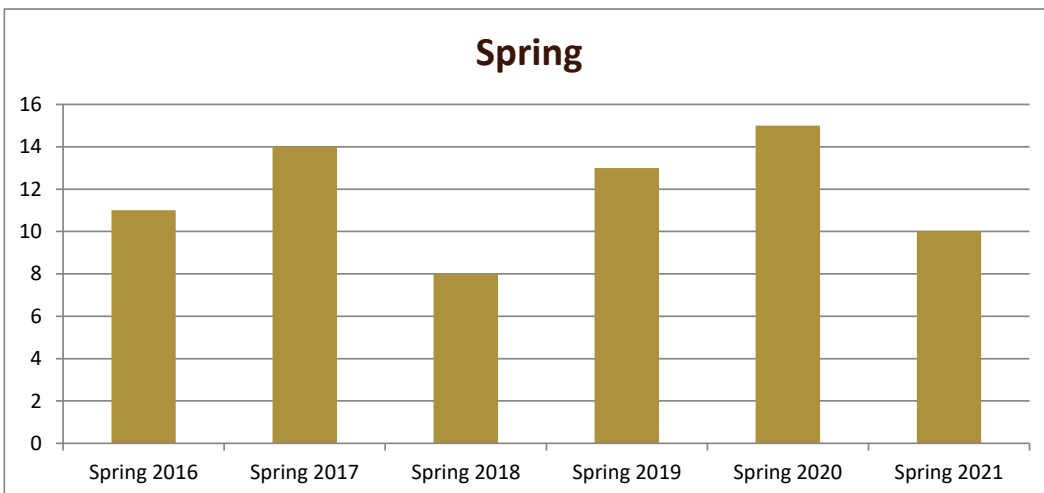

# SMSU Professional Writing and Communication Program Data

## Majors Enrolled

Academic Years 2015-16 to 2020-21

Using Fall Semester data (Fall 2015 to Fall 2020) for Term specific measures

Enrollment by Term						
	2016	2017	2018	2019	2020	2021
Fall	13	12	9	12	15	14
Spring	11	14	8	13	15	10
Summer	2	1	1	2	2	3