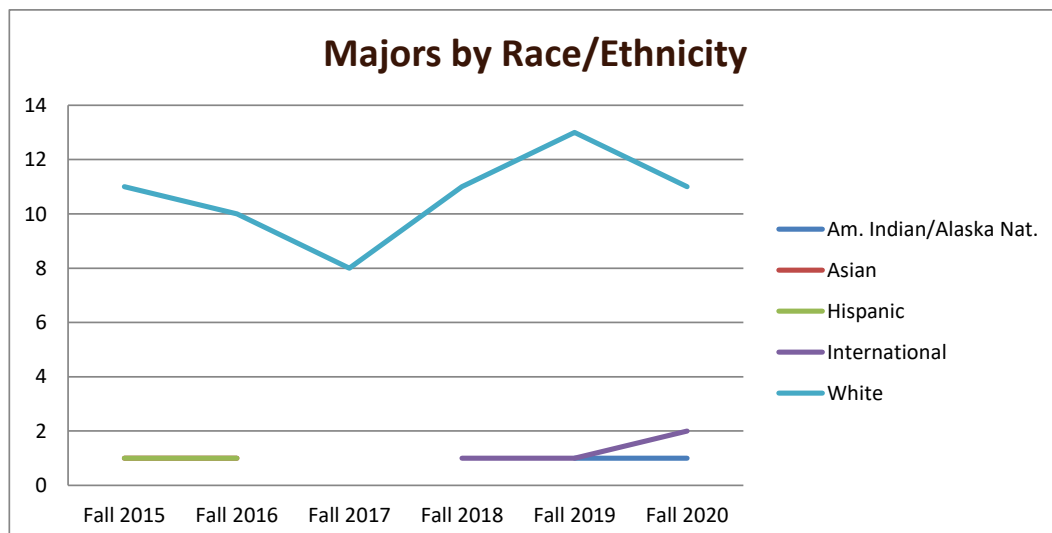

SMSU Professional Writing and Communication Program Data

Majors Enrolled

Academic Years 2015-16 to 2020-21

Using Fall Semester data (Fall 2015 to Fall 2020) for Term specific measures

Enrollment by Gender						
	Fall 2015	Fall 2016	Fall 2017	Fall 2018	Fall 2019	Fall 2020
Female	8	5	5	8	13	12
Male	5	7	4	4	2	2
Grand Total	13	12	9	12	15	14

Enrollment by Race/Ethnicity						
	Fall 2015	Fall 2016	Fall 2017	Fall 2018	Fall 2019	Fall 2020
Am. Indian/Alaska Nat.			1		1	1
Asian	1	1				
Hispanic	1	1				
International				1	1	2
White	11	10	8	11	13	11
Grand Total	13	12	9	12	15	14