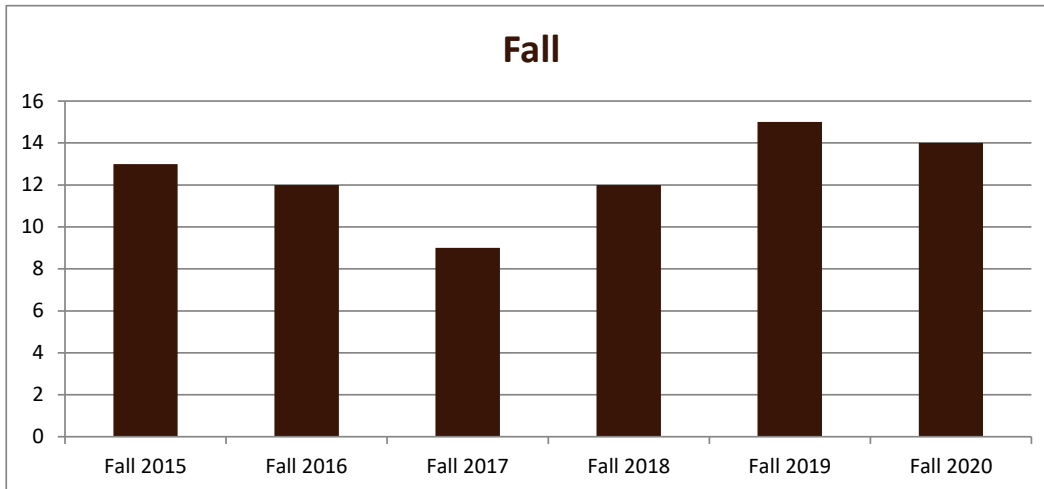

# SMSU Professional Writing and Communication Program Data

## Majors Enrolled

Academic Years 2015-16 to 2020-21

Using Fall Semester data (Fall 2015 to Fall 2020) for Term specific measures

Enrollment by Term						
	2016	2017	2018	2019	2020	2021
Fall	13	12	9	12	15	14
Spring	11	14	8	13	15	10
Summer	2	1	1	2	2	3