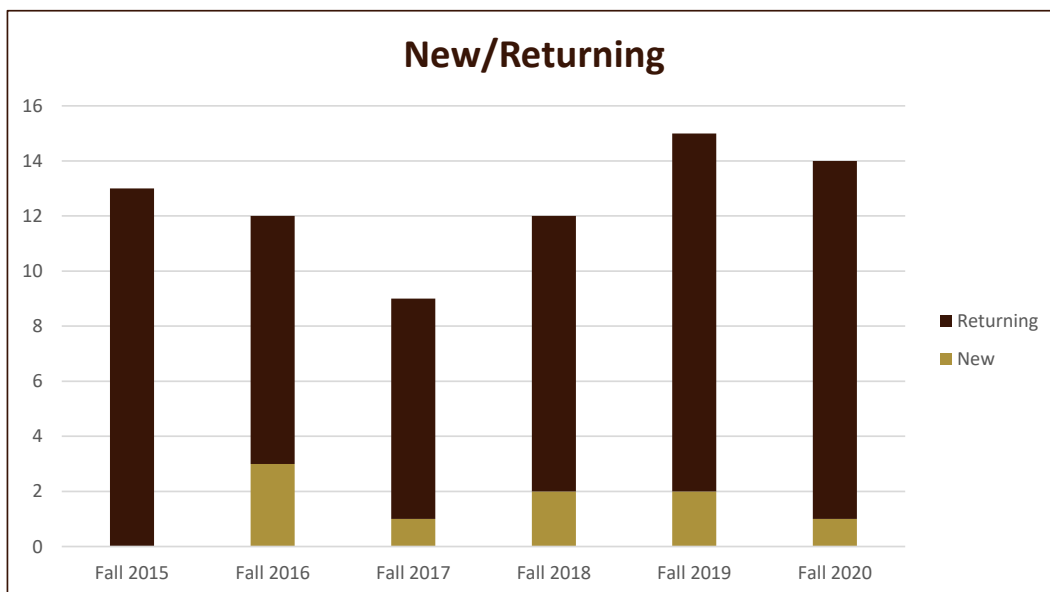

New/Return Headcount						
	Fall 2015	Fall 2016	Fall 2017	Fall 2018	Fall 2019	Fall 2020
New		3	1	2	2	1
Returning	13	9	8	10	13	13
Grand Total	13	12	9	12	15	14