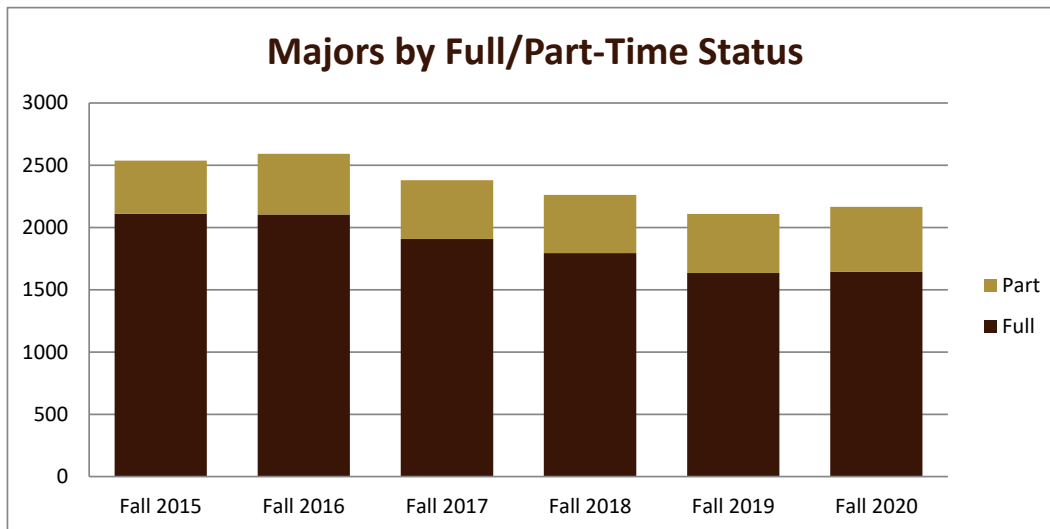

SMSU Professional Writing and Communication Program Data

Majors Enrolled

Academic Years 2015-16 to 2020-21

Using Fall Semester data (Fall 2015 to Fall 2020) for Term specific measures

Enrollment by FT/PT						
	Fall 2015	Fall 2016	Fall 2017	Fall 2018	Fall 2019	Fall 2020
Full	9	9	8	11	14	14
Part	4	3	1	1	1	
Grand Total	13	12	9	12	15	14