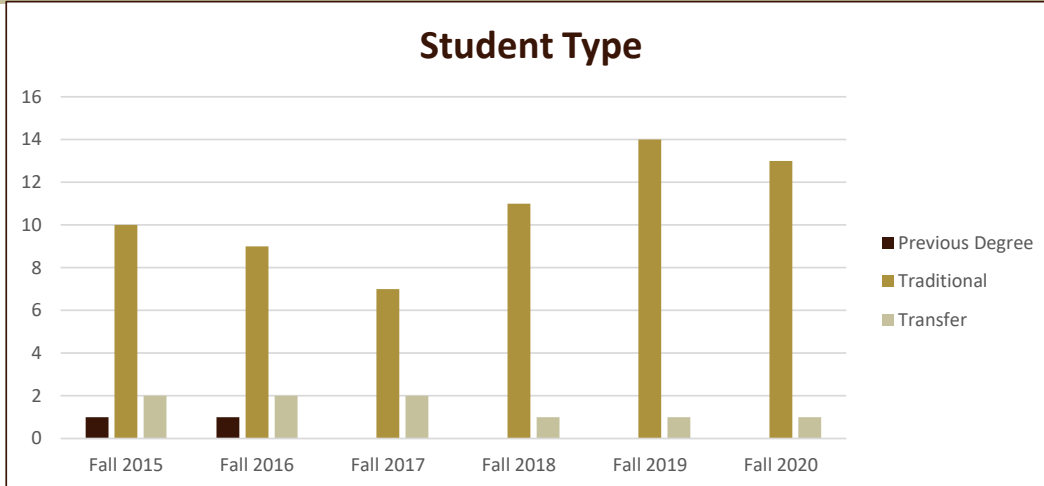

# SMSU Professional Writing and Communication Program Data

## Majors Enrolled

Academic Years 2015-16 to 2020-21

Using Fall Semester data (Fall 2015 to Fall 2020) for Term specific measures

Student Type	Fall 2015	Fall 2016	Fall 2017	Fall 2018	Fall 2019	Fall 2020
Previous Degree	1	1				
Traditional	10	9	7	11	14	13
Transfer	2	2	2	1	1	1
<b>Grand Total</b>	<b>13</b>	<b>12</b>	<b>9</b>	<b>12</b>	<b>15</b>	<b>14</b>