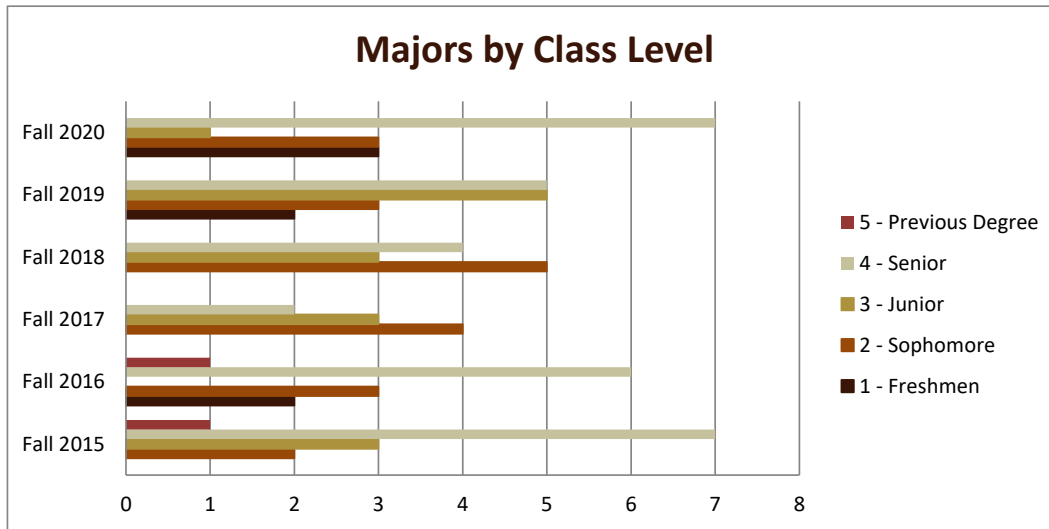

## Majors Enrolled

Academic Years 2015-16 to 2020-21

Using Fall Semester data (Fall 2015 to Fall 2020) for Term specific measures

Enrollment by Gender						
	Fall 2015	Fall 2016	Fall 2017	Fall 2018	Fall 2019	Fall 2020
Female	8	5	5	8	13	12
Male	5	7	4	4	2	2
<b>Grand Total</b>	<b>13</b>	<b>12</b>	<b>9</b>	<b>12</b>	<b>15</b>	<b>14</b>

Enrollment by Race/Ethnicity						
	Fall 2015	Fall 2016	Fall 2017	Fall 2018	Fall 2019	Fall 2020
Am. Indian/Alaska Nat.			1		1	1
Asian	1	1				
Hispanic	1	1				
International				1	1	2
White	11	10	8	11	13	11
<b>Grand Total</b>	<b>13</b>	<b>12</b>	<b>9</b>	<b>12</b>	<b>15</b>	<b>14</b>

# SMSU Professional Writing and Communication Program Data

## Majors Enrolled

Academic Years 2015-16 to 2020-21

Using Fall Semester data (Fall 2015 to Fall 2020) for Term specific measures

Enrollment by Class						
	Fall 2015	Fall 2016	Fall 2017	Fall 2018	Fall 2019	Fall 2020
1 - Freshmen		2			2	3
2 - Sophomore	2	3	4	5	3	3
3 - Junior	3		3	3	5	1
4 - Senior	7	6	2	4	5	7
5 - Previous Degree	1	1				
<b>Grand Total</b>	<b>13</b>	<b>12</b>	<b>9</b>	<b>12</b>	<b>15</b>	<b>14</b>