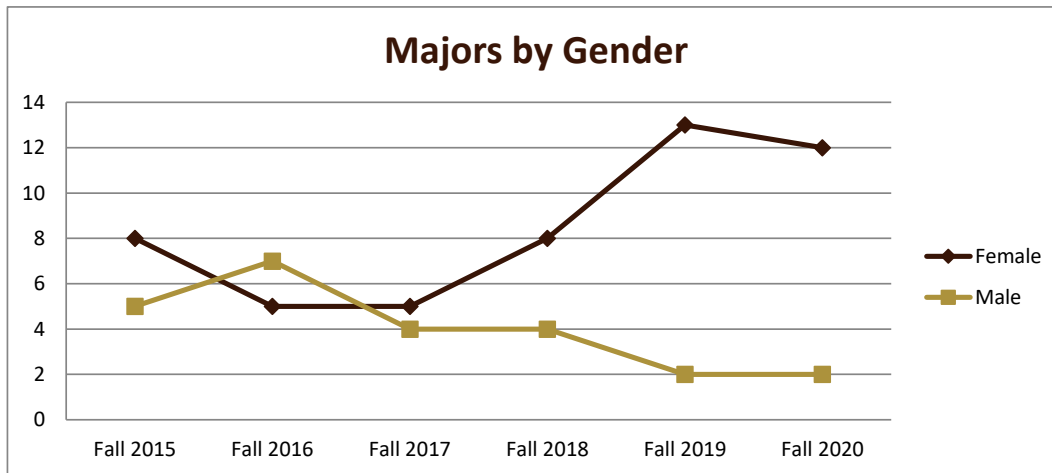

## Majors Enrolled

Academic Years 2015-16 to 2020-21

Using Fall Semester data (Fall 2015 to Fall 2020) for Term specific measures

Enrollment by Term						
	2016	2017	2018	2019	2020	2021
Fall	13	12	9	12	15	14
Spring	11	14	8	13	15	10
Summer	2	1	1	2	2	3

# SMSU Professional Writing and Communication Program Data

## Majors Enrolled

Academic Years 2015-16 to 2020-21

Using Fall Semester data (Fall 2015 to Fall 2020) for Term specific measures

Enrollment by Gender						
	Fall 2015	Fall 2016	Fall 2017	Fall 2018	Fall 2019	Fall 2020
Female	8	5	5	8	13	12
Male	5	7	4	4	2	2
<b>Grand Total</b>	<b>13</b>	<b>12</b>	<b>9</b>	<b>12</b>	<b>15</b>	<b>14</b>