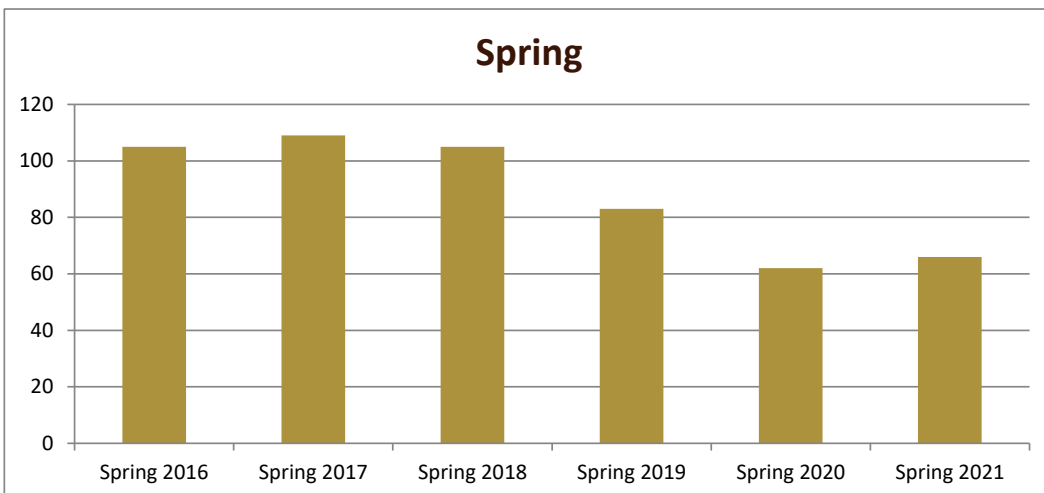

# SMSU Psychology Program Data

## Majors Enrolled

Academic Years 2015-16 to 2020-21

Using Fall Semester data (Fall 2015 to Fall 2020) for Term specific measures

Enrollment by Term						
	2016	2017	2018	2019	2020	2021
Fall	107	107	108	84	66	80
Spring	105	109	105	83	62	66
Summer	35	30	30	28	23	21