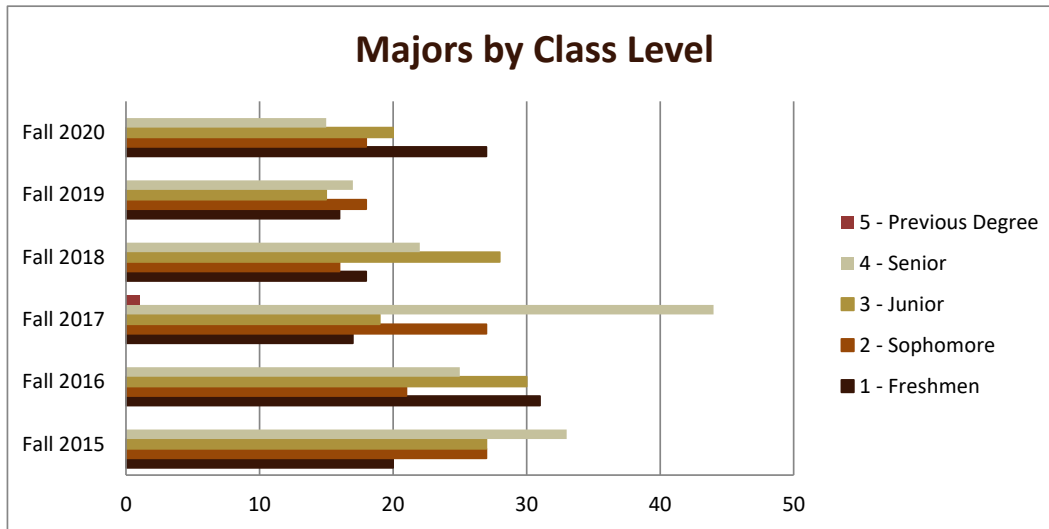

## Majors Enrolled

Academic Years 2015-16 to 2020-21

Using Fall Semester data (Fall 2015 to Fall 2020) for Term specific measures

Enrollment by Gender						
	Fall 2015	Fall 2016	Fall 2017	Fall 2018	Fall 2019	Fall 2020
Female	70	70	78	62	53	68
Male	37	37	30	22	13	12
<b>Grand Total</b>	<b>107</b>	<b>107</b>	<b>108</b>	<b>84</b>	<b>66</b>	<b>80</b>

Enrollment by Race/Ethnicity						
	Fall 2015	Fall 2016	Fall 2017	Fall 2018	Fall 2019	Fall 2020
Am. Indian/Alaska Nat.		1	3			
Asian	2	1		1	1	2
Black	9	10	8	8	7	8
Hispanic	5	7	1	2	5	6
International	2	3	3	4	2	3
Two Plus Races	5	5	3	4	3	5
Unknown	2	3	5	2	2	1
White	82	77	85	63	46	55
<b>Grand Total</b>	<b>107</b>	<b>107</b>	<b>108</b>	<b>84</b>	<b>66</b>	<b>80</b>

# SMSU Psychology Program Data

## Majors Enrolled

Academic Years 2015-16 to 2020-21

Using Fall Semester data (Fall 2015 to Fall 2020) for Term specific measures

Enrollment by Class						
	Fall 2015	Fall 2016	Fall 2017	Fall 2018	Fall 2019	Fall 2020
1 - Freshmen	20	31	17	18	16	27
2 - Sophomore	27	21	27	16	18	18
3 - Junior	27	30	19	28	15	20
4 - Senior	33	25	44	22	17	15
5 - Previous Degree			1			
<b>Grand Total</b>	<b>107</b>	<b>107</b>	<b>108</b>	<b>84</b>	<b>66</b>	<b>80</b>