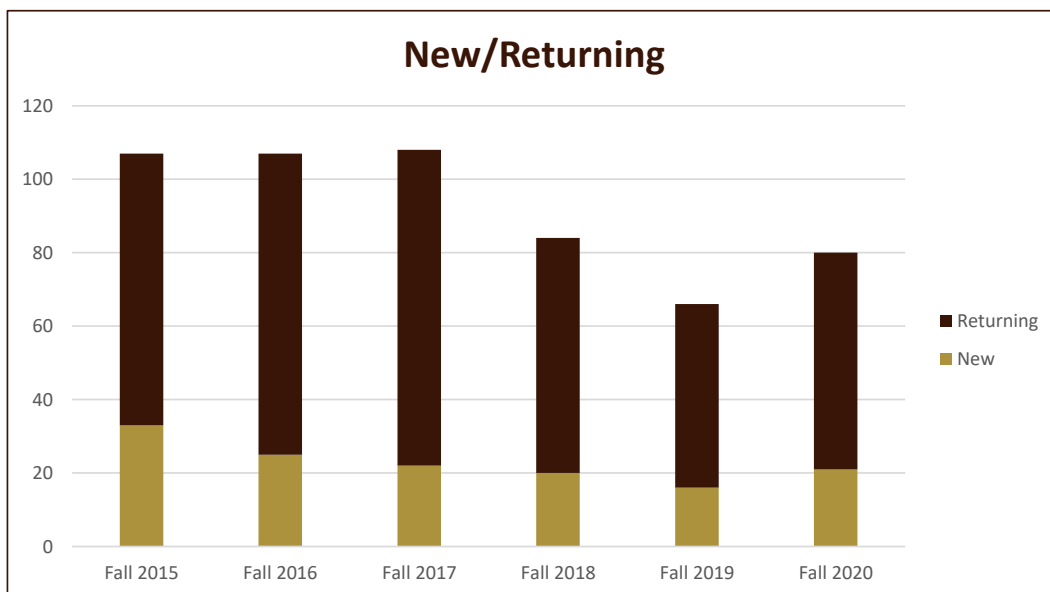

New/Return Headcount						
	Fall 2015	Fall 2016	Fall 2017	Fall 2018	Fall 2019	Fall 2020
New	33	25	22	20	16	21
Returning	74	82	86	64	50	59
Grand Total	107	107	108	84	66	80