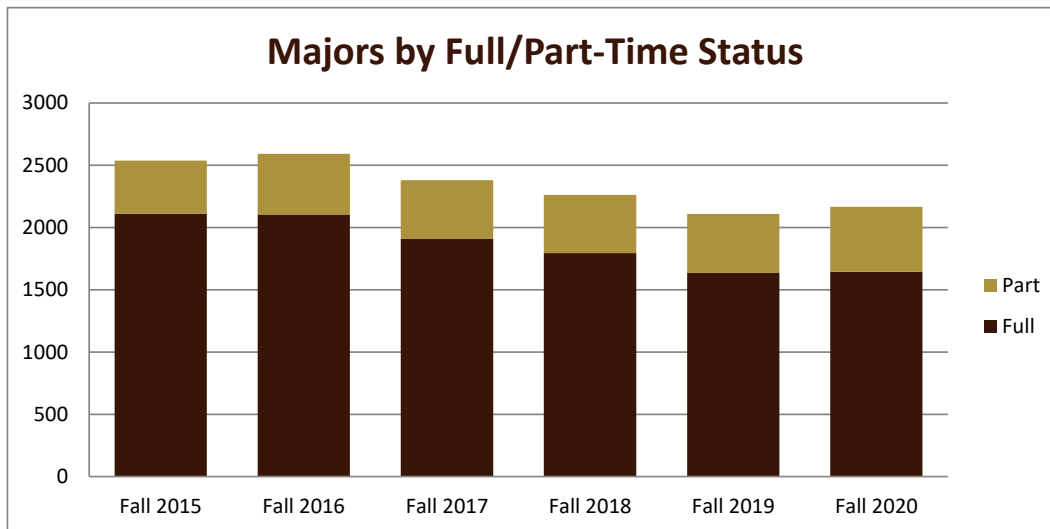

SMSU Psychology Program Data

Majors Enrolled

Academic Years 2015-16 to 2020-21

Using Fall Semester data (Fall 2015 to Fall 2020) for Term specific measures

Enrollment by FT/PT						
	Fall 2015	Fall 2016	Fall 2017	Fall 2018	Fall 2019	Fall 2020
Full	102	96	95	80	64	75
Part	5	11	13	4	2	5
Grand Total	107	107	108	84	66	80