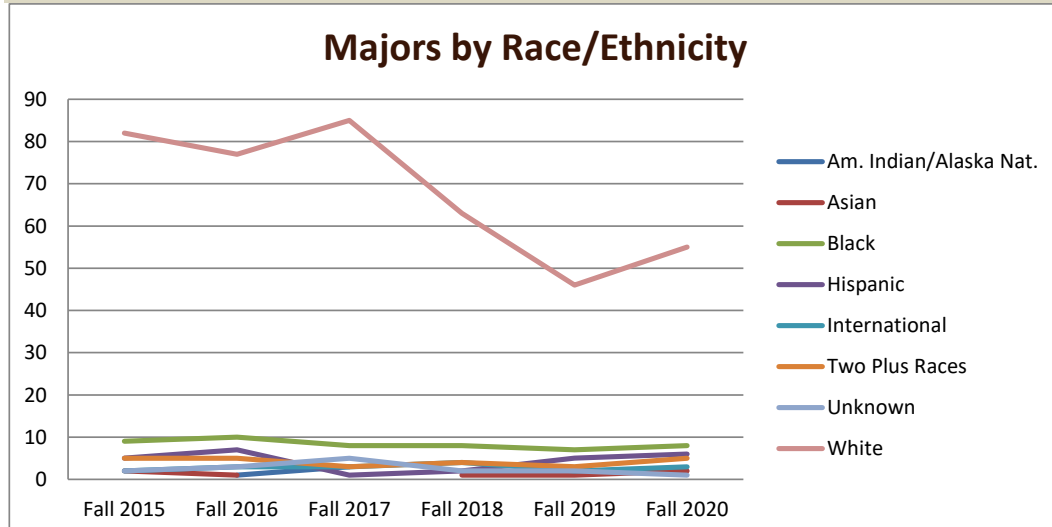

Enrollment by Race/Ethnicity						
	Fall 2015	Fall 2016	Fall 2017	Fall 2018	Fall 2019	Fall 2020
Am. Indian/Alaska Nat.		1	3			
Asian	2	1		1	1	2
Black	9	10	8	8	7	8
Hispanic	5	7	1	2	5	6
International	2	3	3	4	2	3
Two Plus Races	5	5	3	4	3	5
Unknown	2	3	5	2	2	1
White	82	77	85	63	46	55
Grand Total	107	107	108	84	66	80