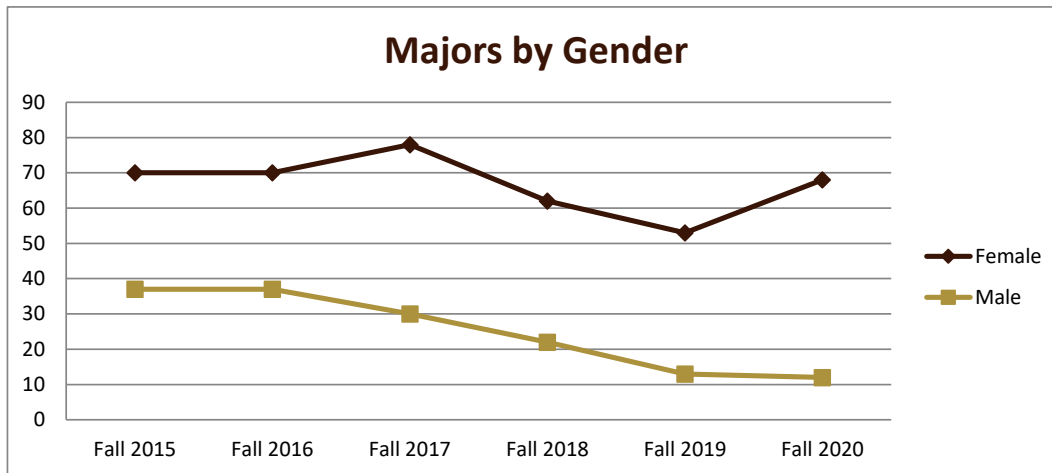

## Majors Enrolled

Academic Years 2015-16 to 2020-21

Using Fall Semester data (Fall 2015 to Fall 2020) for Term specific measures

Enrollment by Term						
	2016	2017	2018	2019	2020	2021
Fall	107	107	108	84	66	80
Spring	105	109	105	83	62	66
Summer	35	30	30	28	23	21

# SMSU Psychology Program Data

## Majors Enrolled

Academic Years 2015-16 to 2020-21

Using Fall Semester data (Fall 2015 to Fall 2020) for Term specific measures

Enrollment by Gender						
	Fall 2015	Fall 2016	Fall 2017	Fall 2018	Fall 2019	Fall 2020
Female	70	70	78	62	53	68
Male	37	37	30	22	13	12
<b>Grand Total</b>	<b>107</b>	<b>107</b>	<b>108</b>	<b>84</b>	<b>66</b>	<b>80</b>