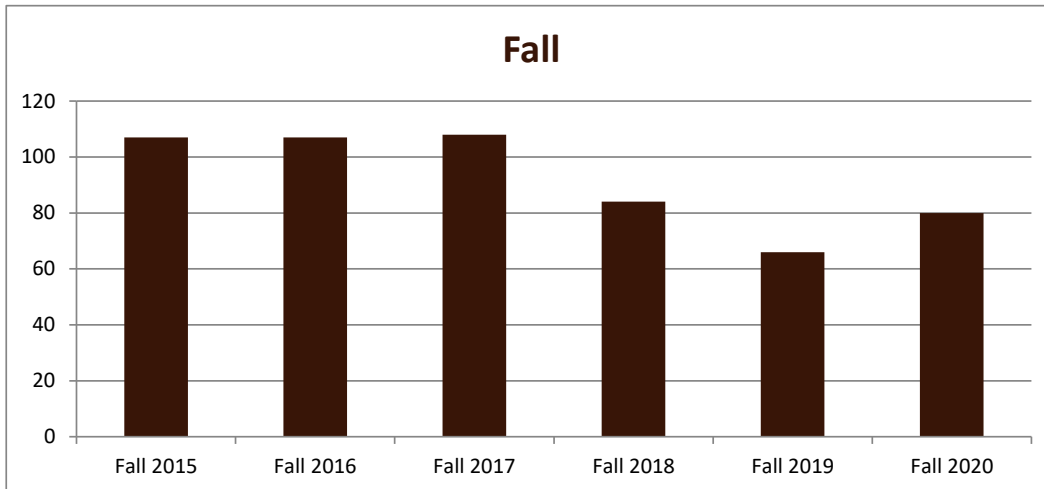

## Majors Enrolled

Academic Years 2015-16 to 2020-21

Using Fall Semester data (Fall 2015 to Fall 2020) for Term specific measures

Enrollment by Term						
	2016	2017	2018	2019	2020	2021
Fall	107	107	108	84	66	80
Spring	105	109	105	83	62	66
Summer	35	30	30	28	23	21