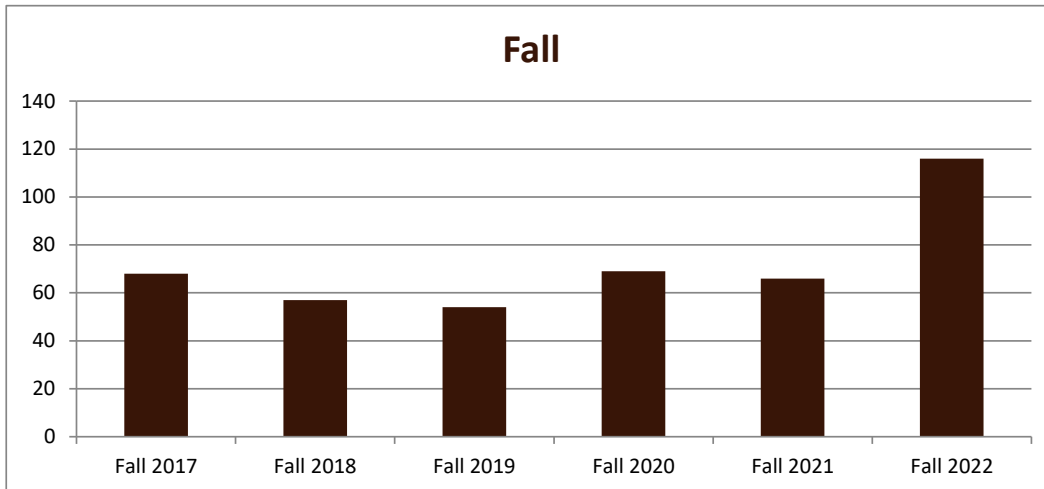

# SMSU Social Work Program Data

## Majors Enrolled

Academic Years 2017-18 to 2022-23

Using Fall Semester data (Fall 2017 to Fall 2022) for Term specific measures

Enrollment by Term						
	2018	2019	2020	2021	2022	2023
Fall	68	57	54	69	66	116
Spring	66	52	59	61	66	135
Summer	15	10	9	14	20	30