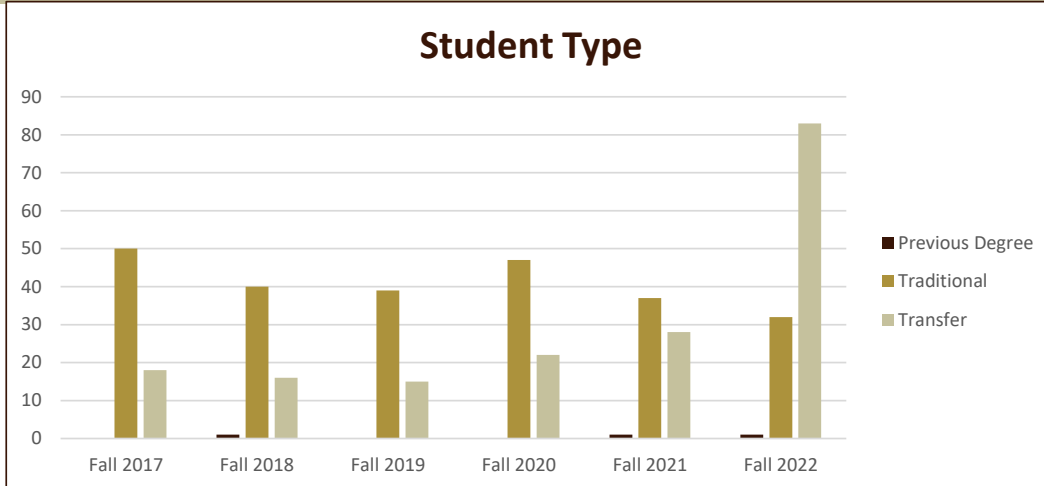

# SMSU Social Work Program Data

## Majors Enrolled

Academic Years 2017-18 to 2022-23

Using Fall Semester data (Fall 2017 to Fall 2022) for Term specific measures

Student Type	Fall 2017	Fall 2018	Fall 2019	Fall 2020	Fall 2021	Fall 2022
Previous Degree		1			1	1
Traditional	50	40	39	47	37	32
Transfer	18	16	15	22	28	83
<b>Grand Total</b>	<b>68</b>	<b>57</b>	<b>54</b>	<b>69</b>	<b>66</b>	<b>116</b>