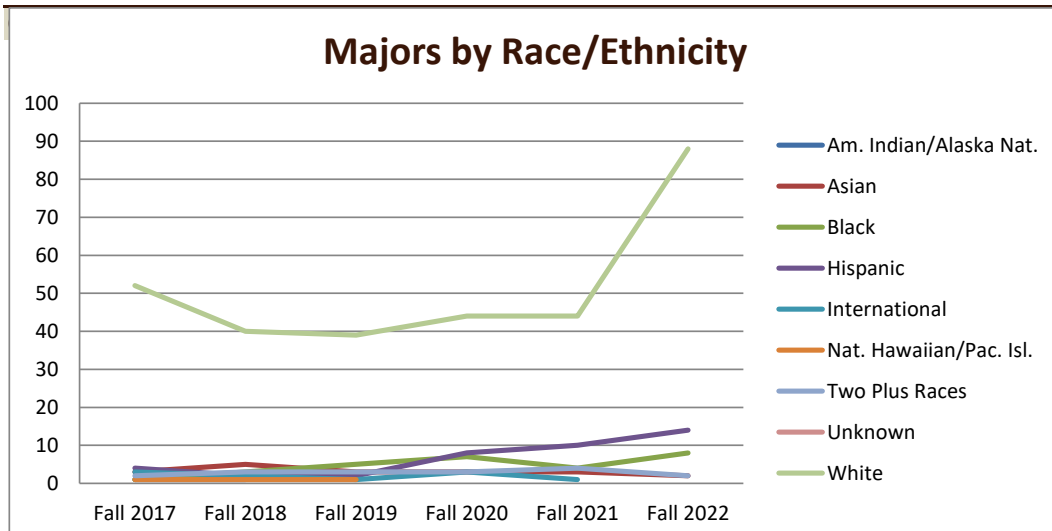

Enrollment by Race/Ethnicity						
	Fall 2017	Fall 2018	Fall 2019	Fall 2020	Fall 2021	Fall 2022
Am. Indian/Alaska Nat.	1	1				
Asian	3	5	3	3	3	2
Black	1	3	5	7	4	8
Hispanic	4	2	2	8	10	14
International	3	2	1	3	1	
Nat. Hawaiian/Pac. Isl.	1	1	1			
Two Plus Races	2	3	3	3	4	2
Unknown	1			1		2
White	52	40	39	44	44	88