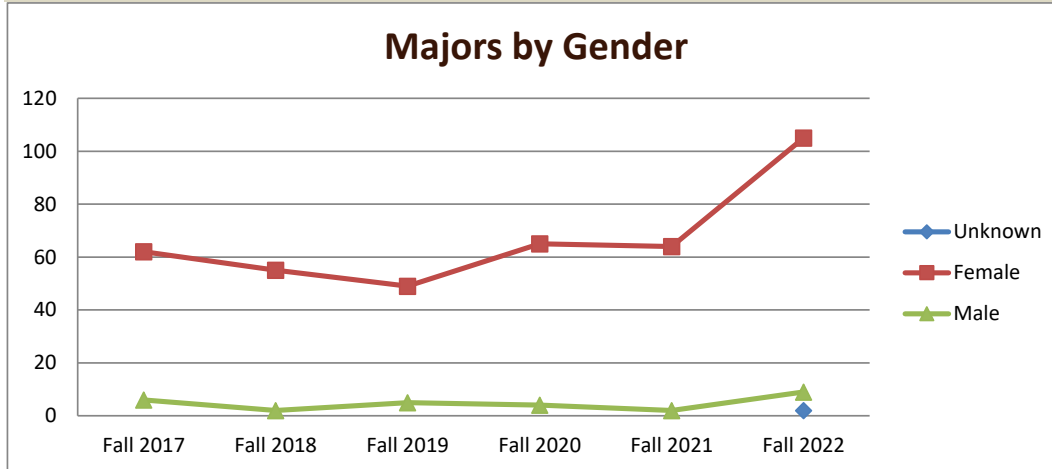

## Majors Enrolled

Academic Years 2017-18 to 2022-23

Using Fall Semester data (Fall 2017 to Fall 2022) for Term specific measures

Enrollment by Term						
	2018	2019	2020	2021	2022	2023
Fall	68	57	54	69	66	116
Spring	66	52	59	61	66	135
Summer	15	10	9	14	20	30

# SMSU Social Work Program Data

## Majors Enrolled

Academic Years 2017-18 to 2022-23

Using Fall Semester data (Fall 2017 to Fall 2022) for Term specific measures

Enrollment by Gender						
	Fall 2017	Fall 2018	Fall 2019	Fall 2020	Fall 2021	Fall 2022
Unknown						2
Female	62	55	49	65	64	105
Male	6	2	5	4	2	9
<b>Grand Total</b>	<b>68</b>	<b>57</b>	<b>54</b>	<b>69</b>	<b>66</b>	<b>116</b>