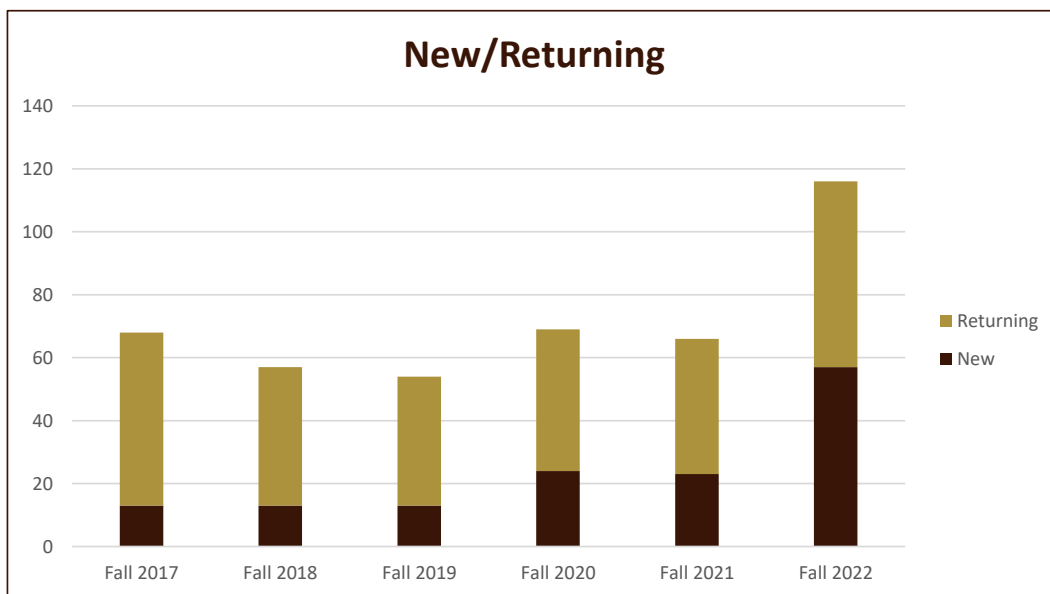

New/Return Headcount						
	Fall 2017	Fall 2018	Fall 2019	Fall 2020	Fall 2021	Fall 2022
New	13	13	13	24	23	57
Returning	55	44	41	45	43	59
Grand Total	68	57	54	69	66	116