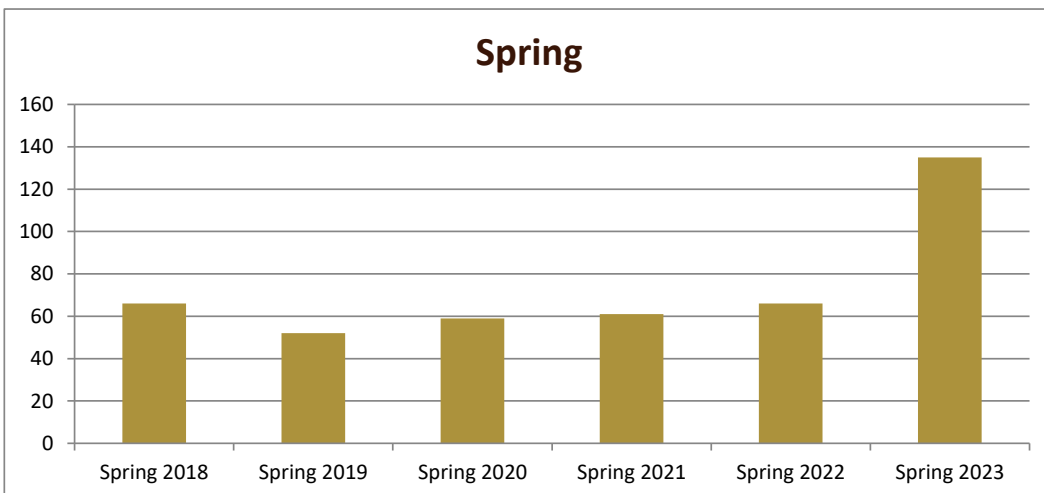

# SMSU Social Work Program Data

## Majors Enrolled

Academic Years 2017-18 to 2022-23

Using Fall Semester data (Fall 2017 to Fall 2022) for Term specific measures

Enrollment by Term						
	2018	2019	2020	2021	2022	2023
Fall	68	57	54	69	66	116
Spring	66	52	59	61	66	135
Summer	15	10	9	14	20	30