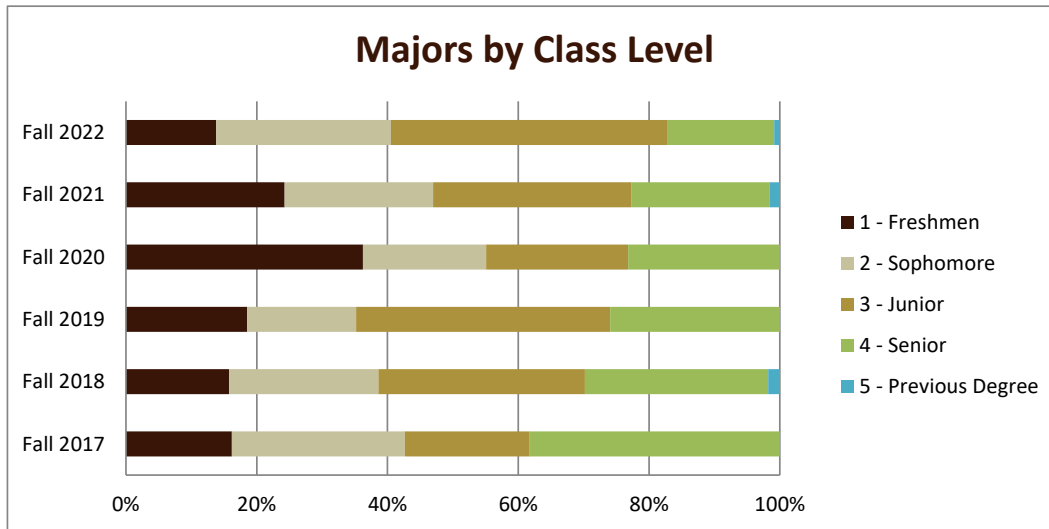

Enrollment by Race/Ethnicity						
	Fall 2017	Fall 2018	Fall 2019	Fall 2020	Fall 2021	Fall 2022
Am. Indian/Alaska Nat.	1	1				
Asian	3	5	3	3	3	2
Black	1	3	5	7	4	8
Hispanic	4	2	2	8	10	14
International	3	2	1	3	1	
Nat. Hawaiian/Pac. Isl.	1	1	1			
Two Plus Races	2	3	3	3	4	2
Unknown	1			1		2
White	52	40	39	44	44	88

# SMSU Social Work Program Data

## Majors Enrolled

Academic Years 2017-18 to 2022-23

Using Fall Semester data (Fall 2017 to Fall 2022) for Term specific measures

Enrollment by Class						
	Fall 2017	Fall 2018	Fall 2019	Fall 2020	Fall 2021	Fall 2022
1 - Freshmen	11	9	10	25	16	16
2 - Sophomore	18	13	9	13	15	31
3 - Junior	13	18	21	15	20	49
4 - Senior	26	16	14	16	14	19
5 - Previous Degree		1			1	1
<b>Grand Total</b>	<b>68</b>	<b>57</b>	<b>54</b>	<b>69</b>	<b>66</b>	<b>116</b>