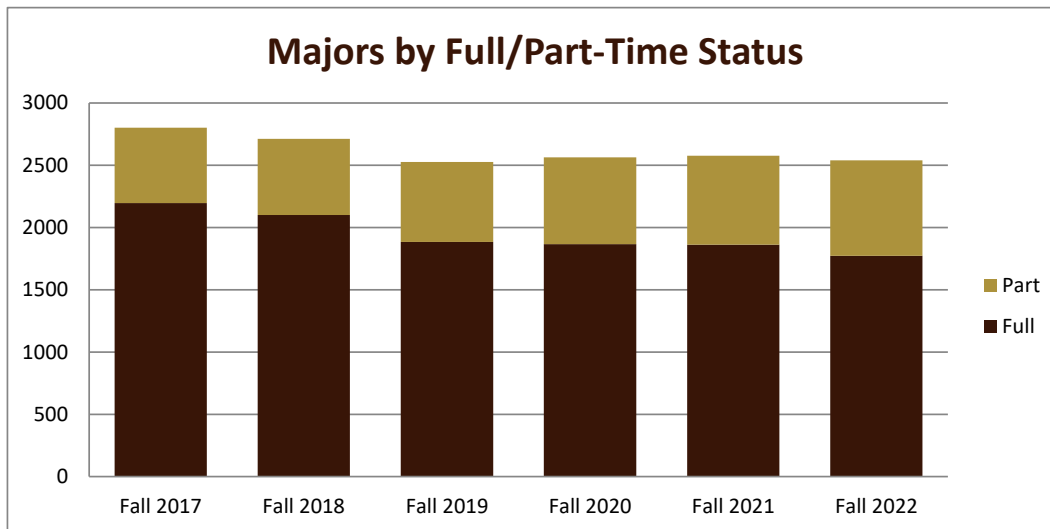

## Majors Enrolled

Academic Years 2017-18 to 2022-23

Using Fall Semester data (Fall 2017 to Fall 2022) for Term specific measures

Enrollment by Class						
	Fall 2017	Fall 2018	Fall 2019	Fall 2020	Fall 2021	Fall 2022
1 - Freshmen	11	9	10	25	16	16
2 - Sophomore	18	13	9	13	15	31
3 - Junior	13	18	21	15	20	49
4 - Senior	26	16	14	16	14	19
5 - Previous Degree		1			1	1
<b>Grand Total</b>	<b>68</b>	<b>57</b>	<b>54</b>	<b>69</b>	<b>66</b>	<b>116</b>

# SMSU Social Work Program Data

## Majors Enrolled

Academic Years 2017-18 to 2022-23

Using Fall Semester data (Fall 2017 to Fall 2022) for Term specific measures

Enrollment by FT/PT						
	Fall 2017	Fall 2018	Fall 2019	Fall 2020	Fall 2021	Fall 2022
Full	58	50	53	65	58	86
Part	10	7	1	4	8	30
<b>Grand Total</b>	<b>68</b>	<b>57</b>	<b>54</b>	<b>69</b>	<b>66</b>	<b>116</b>