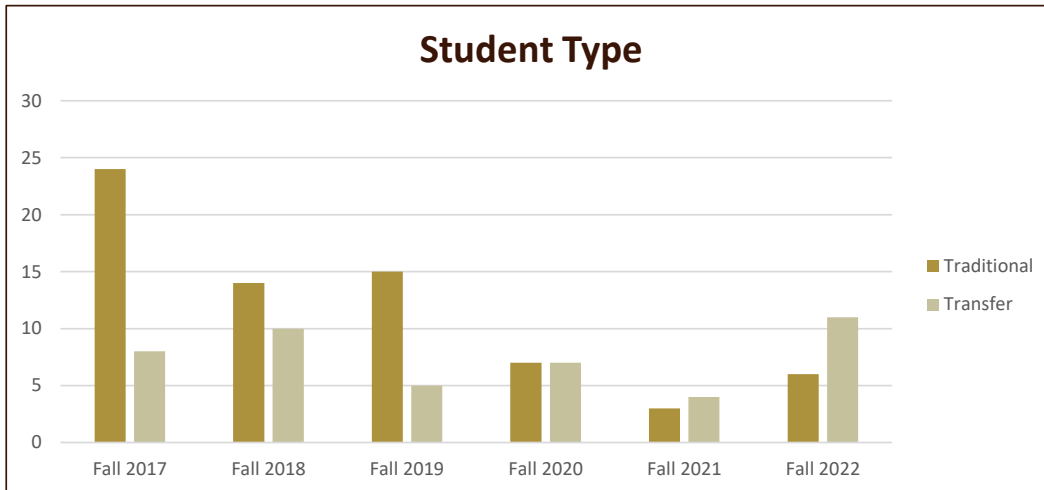

# SMSU Sociology Program Data

## Majors Enrolled

Academic Years 2017-18 to 2022-23

Using Fall Semester data (Fall 2017 to Fall 2022) for Term specific measures

Student Type	Fall 2017	Fall 2018	Fall 2019	Fall 2020	Fall 2021	Fall 2022
Traditional	24	14	15	7	3	6
Transfer	8	10	5	7	4	11
<b>Grand Total</b>	<b>32</b>	<b>24</b>	<b>20</b>	<b>14</b>	<b>7</b>	<b>17</b>