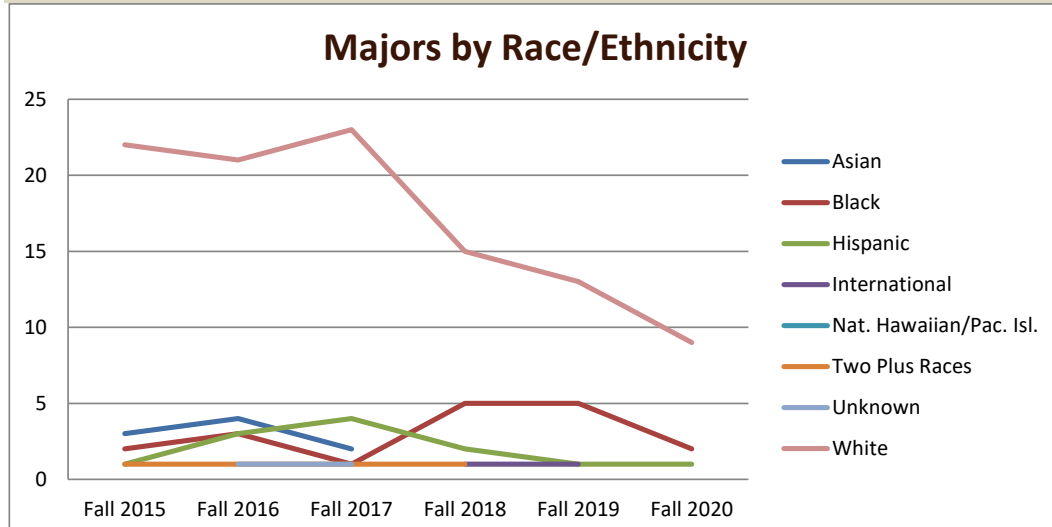

Enrollment by Race/Ethnicity						
	Fall 2015	Fall 2016	Fall 2017	Fall 2018	Fall 2019	Fall 2020
Asian	3	4	2			1
Black	2	3	1	5	5	2
Hispanic	1	3	4	2	1	1
International		2		1	1	
Nat. Hawaiian/Pac. Isl.						1
Two Plus Races	1	1	1	1		
Unknown		1	1			
White	22	21	23	15	13	9
Grand Total	29	35	32	24	20	14