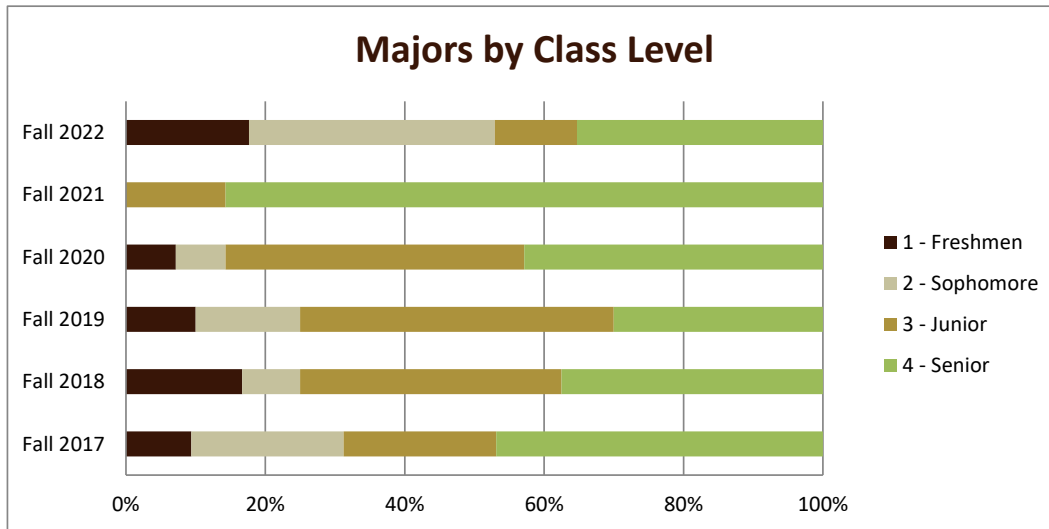

## Majors Enrolled

Academic Years 2017-18 to 2022-23

Using Fall Semester data (Fall 2017 to Fall 2022) for Term specific measures

Enrollment by Gender						
	Fall 2017	Fall 2018	Fall 2019	Fall 2020	Fall 2021	Fall 2022
Female	26	19	15	12	4	12
Male	6	5	5	2	3	5
<b>Grand Total</b>	<b>32</b>	<b>24</b>	<b>20</b>	<b>14</b>	<b>7</b>	<b>17</b>

Enrollment by Race/Ethnicity						
	Fall 2017	Fall 2018	Fall 2019	Fall 2020	Fall 2021	Fall 2022
Asian	2			1	1	1
Black	1	5	5	2		1
Hispanic	4	2	1	1	1	2
International		1	1			
Nat. Hawaiian/Pac. Isl.				1		
Two Plus Races	1	1				
Unknown	1					
White	23	15	13	9	5	13
<b>Grand Total</b>	<b>32</b>	<b>24</b>	<b>20</b>	<b>14</b>	<b>7</b>	<b>17</b>

# SMSU Sociology Program Data

## Majors Enrolled

Academic Years 2017-18 to 2022-23

Using Fall Semester data (Fall 2017 to Fall 2022) for Term specific measures

Enrollment by Class						
	Fall 2017	Fall 2018	Fall 2019	Fall 2020	Fall 2021	Fall 2022
1 - Freshmen	3	4	2	1		3
2 - Sophomore	7	2	3	1		6
3 - Junior	7	9	9	6	1	2
4 - Senior	15	9	6	6	6	6
<b>Grand Total</b>	<b>32</b>	<b>24</b>	<b>20</b>	<b>14</b>	<b>7</b>	<b>17</b>