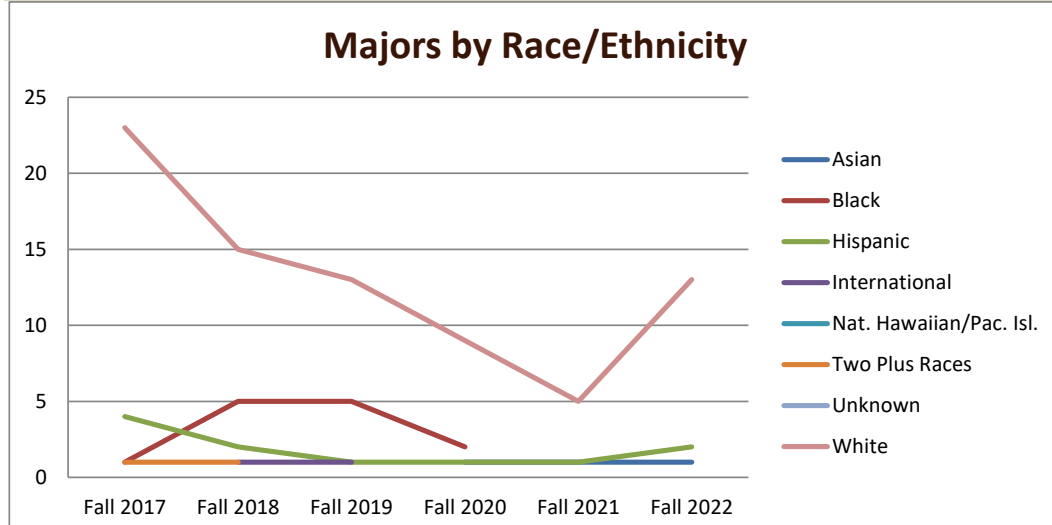

Enrollment by Race/Ethnicity						
	Fall 2017	Fall 2018	Fall 2019	Fall 2020	Fall 2021	Fall 2022
Asian	2			1	1	1
Black	1	5	5	2		1
Hispanic	4	2	1	1	1	2
International		1	1			
Nat. Hawaiian/Pac. Isl.				1		
Two Plus Races	1	1				
Unknown	1					
White	23	15	13	9	5	13
Grand Total	32	24	20	14	7	17