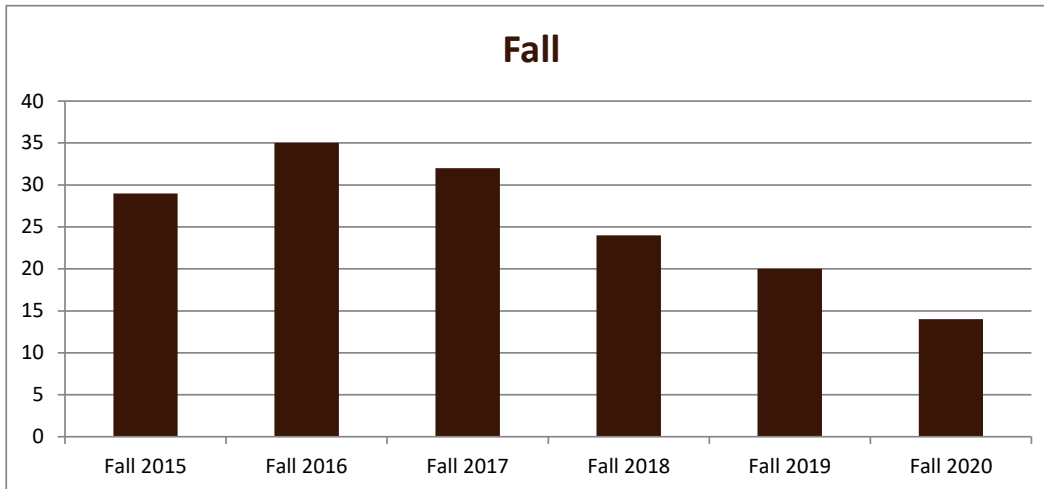

# SMSU Sociology Program Data

## Majors Enrolled

Academic Years 2015-16 to 2020-21

Using Fall Semester data (Fall 2015 to Fall 2020) for Term specific measures

Enrollment by Term						
	2016	2017	2018	2019	2020	2021
Fall	29	35	32	24	20	14
Spring	36	34	29	24	18	15
Summer	5	7	8	9	6	5