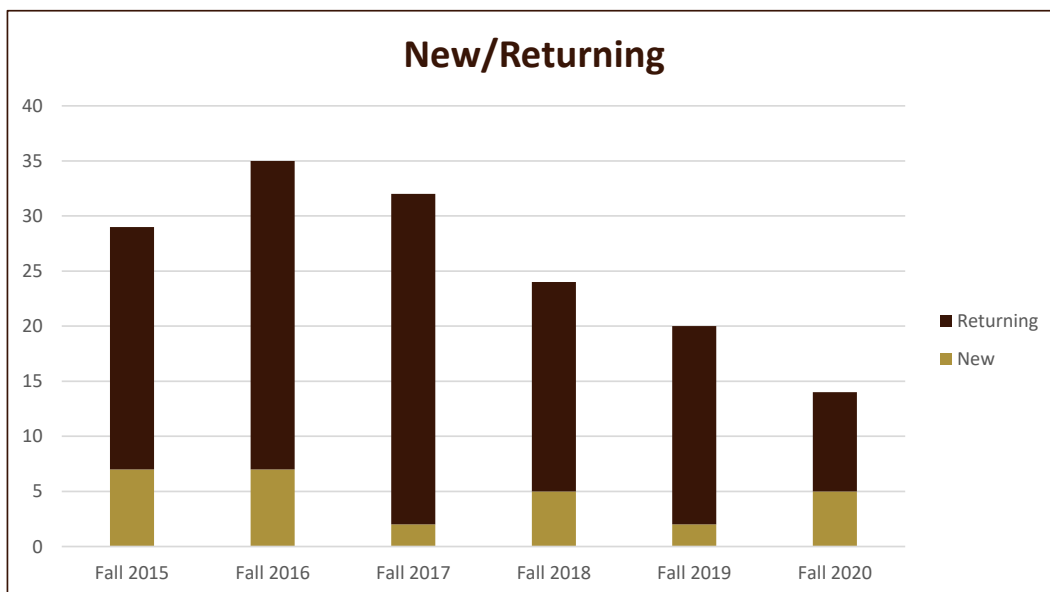

New/Return Headcount						
	Fall 2015	Fall 2016	Fall 2017	Fall 2018	Fall 2019	Fall 2020
New	7	7	2	5	2	5
Returning	22	28	30	19	18	9
Grand Total	29	35	32	24	20	14