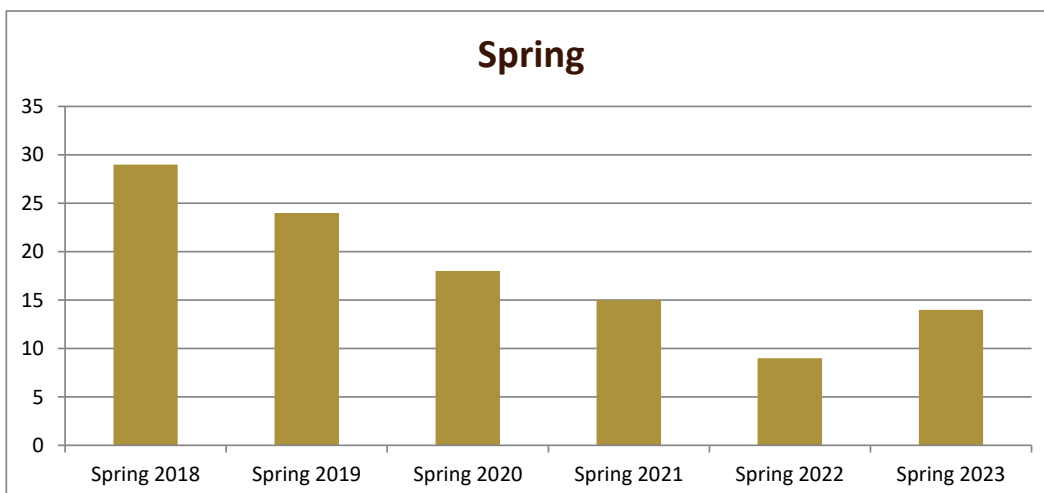

# SMSU Sociology Program Data

## Majors Enrolled

Academic Years 2017-18 to 2022-23

Using Fall Semester data (Fall 2017 to Fall 2022) for Term specific measures

Enrollment by Term						
	2018	2019	2020	2021	2022	2023
Fall	32	24	20	14	7	17
Spring	29	24	18	15	9	14
Summer	8	9	6	5	3	8