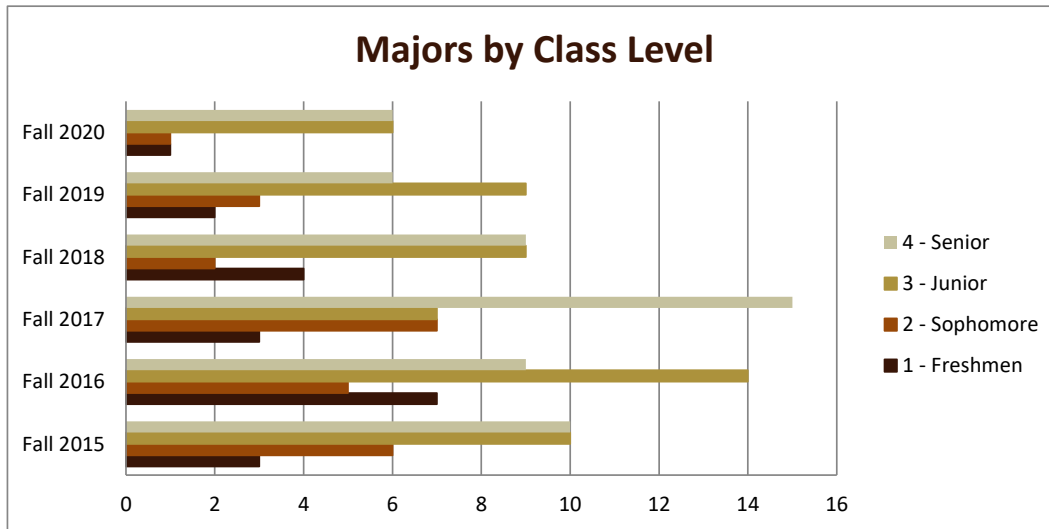

## Majors Enrolled

Academic Years 2015-16 to 2020-21

Using Fall Semester data (Fall 2015 to Fall 2020) for Term specific measures

Enrollment by Gender						
	Fall 2015	Fall 2016	Fall 2017	Fall 2018	Fall 2019	Fall 2020
Female	21	27	26	19	15	12
Male	8	8	6	5	5	2
<b>Grand Total</b>	<b>29</b>	<b>35</b>	<b>32</b>	<b>24</b>	<b>20</b>	<b>14</b>

Enrollment by Race/Ethnicity						
	Fall 2015	Fall 2016	Fall 2017	Fall 2018	Fall 2019	Fall 2020
Asian	3	4	2			1
Black	2	3	1	5	5	2
Hispanic	1	3	4	2	1	1
International		2		1	1	
Nat. Hawaiian/Pac. Isl.						1
Two Plus Races	1	1	1	1		
Unknown		1	1			
White	22	21	23	15	13	9
<b>Grand Total</b>	<b>29</b>	<b>35</b>	<b>32</b>	<b>24</b>	<b>20</b>	<b>14</b>

# SMSU Sociology Program Data

## Majors Enrolled

Academic Years 2015-16 to 2020-21

Using Fall Semester data (Fall 2015 to Fall 2020) for Term specific measures

Enrollment by Class						
	Fall 2015	Fall 2016	Fall 2017	Fall 2018	Fall 2019	Fall 2020
1 - Freshmen	3	7	3	4	2	1
2 - Sophomore	6	5	7	2	3	1
3 - Junior	10	14	7	9	9	6
4 - Senior	10	9	15	9	6	6
<b>Grand Total</b>	<b>29</b>	<b>35</b>	<b>32</b>	<b>24</b>	<b>20</b>	<b>14</b>