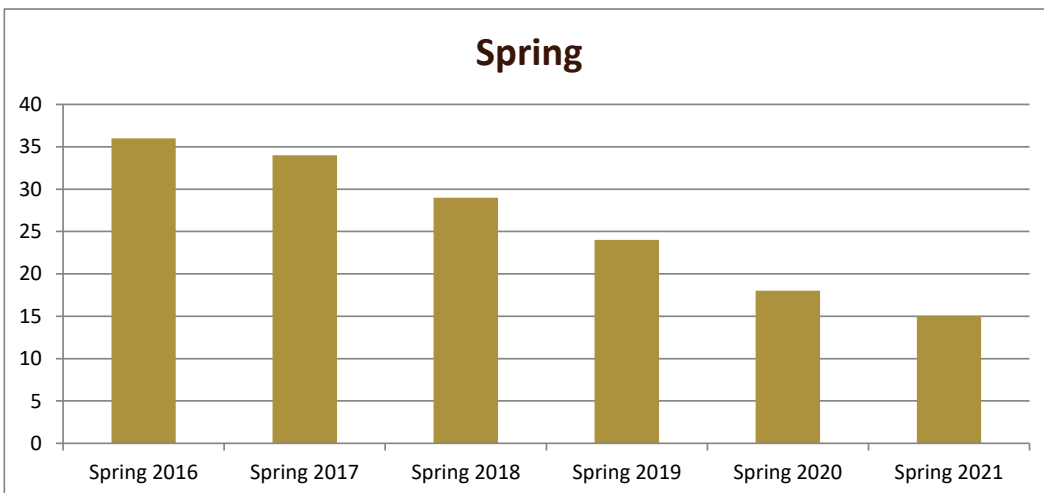

# SMSU Sociology Program Data

## Majors Enrolled

Academic Years 2015-16 to 2020-21

Using Fall Semester data (Fall 2015 to Fall 2020) for Term specific measures

Enrollment by Term						
	2016	2017	2018	2019	2020	2021
Fall	29	35	32	24	20	14
Spring	36	34	29	24	18	15
Summer	5	7	8	9	6	5