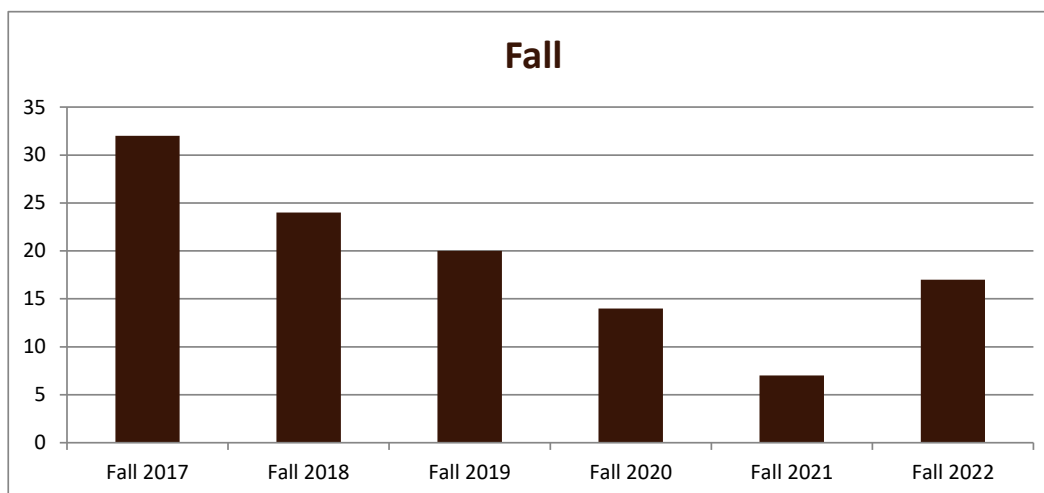

# SMSU Sociology Program Data

## Majors Enrolled

Academic Years 2017-18 to 2022-23

Using Fall Semester data (Fall 2017 to Fall 2022) for Term specific measures

Enrollment by Term						
	2018	2019	2020	2021	2022	2023
Fall	32	24	20	14	7	17
Spring	29	24	18	15	9	14
Summer	8	9	6	5	3	8