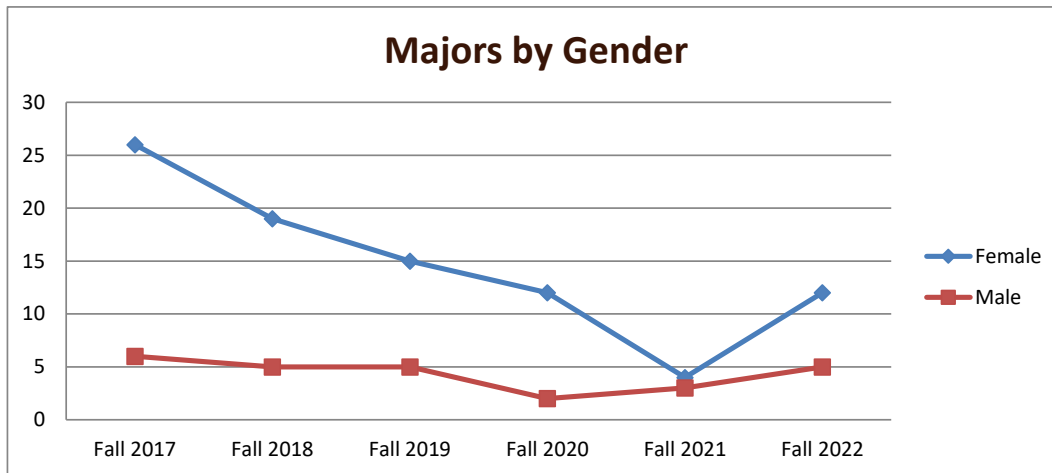

## Majors Enrolled

Academic Years 2017-18 to 2022-23

Using Fall Semester data (Fall 2017 to Fall 2022) for Term specific measures

Enrollment by Term						
	2018	2019	2020	2021	2022	2023
Fall	32	24	20	14	7	17
Spring	29	24	18	15	9	14
Summer	8	9	6	5	3	8

# SMSU Sociology Program Data

## Majors Enrolled

Academic Years 2017-18 to 2022-23

Using Fall Semester data (Fall 2017 to Fall 2022) for Term specific measures

Enrollment by Gender						
	Fall 2017	Fall 2018	Fall 2019	Fall 2020	Fall 2021	Fall 2022
Female	26	19	15	12	4	12
Male	6	5	5	2	3	5
<b>Grand Total</b>	<b>32</b>	<b>24</b>	<b>20</b>	<b>14</b>	<b>7</b>	<b>17</b>