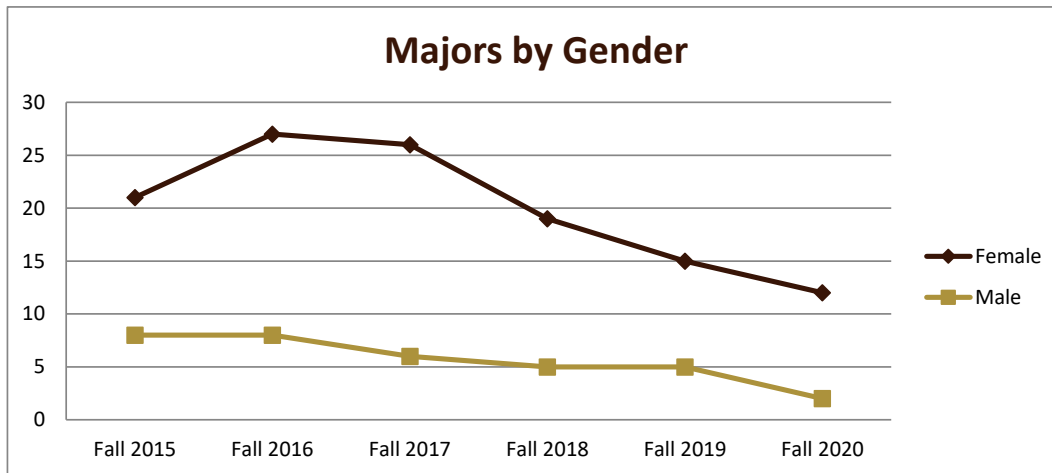

## Majors Enrolled

Academic Years 2015-16 to 2020-21

Using Fall Semester data (Fall 2015 to Fall 2020) for Term specific measures

Enrollment by Term						
	2016	2017	2018	2019	2020	2021
Fall	29	35	32	24	20	14
Spring	36	34	29	24	18	15
Summer	5	7	8	9	6	5

# SMSU Sociology Program Data

## Majors Enrolled

Academic Years 2015-16 to 2020-21

Using Fall Semester data (Fall 2015 to Fall 2020) for Term specific measures

Enrollment by Gender						
	Fall 2015	Fall 2016	Fall 2017	Fall 2018	Fall 2019	Fall 2020
Female	21	27	26	19	15	12
Male	8	8	6	5	5	2
<b>Grand Total</b>	<b>29</b>	<b>35</b>	<b>32</b>	<b>24</b>	<b>20</b>	<b>14</b>