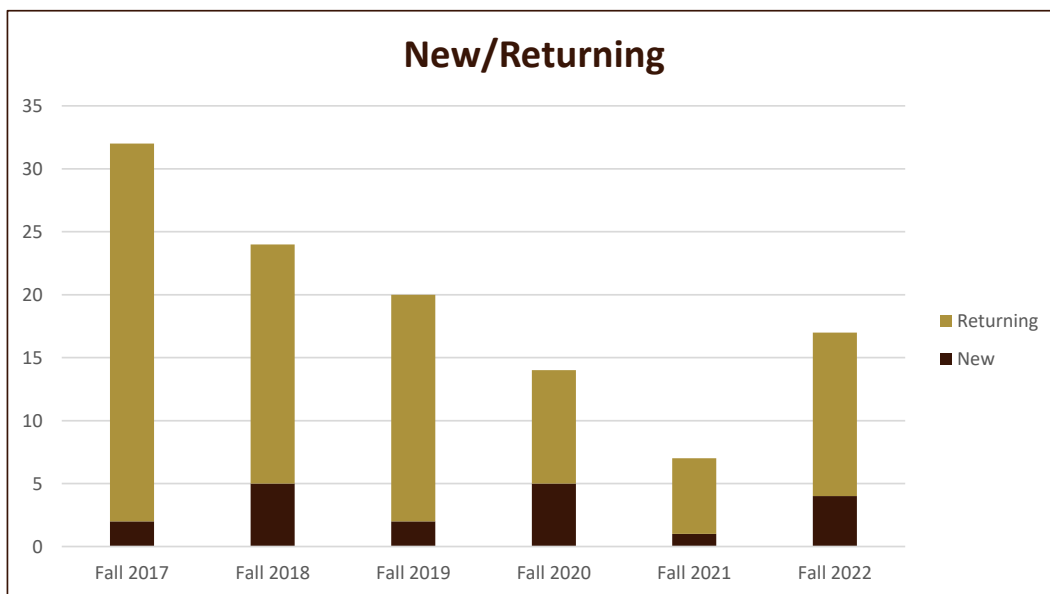

New/Return Headcount						
	Fall 2017	Fall 2018	Fall 2019	Fall 2020	Fall 2021	Fall 2022
New	2	5	2	5	1	4
Returning	30	19	18	9	6	13
Grand Total	32	24	20	14	7	17