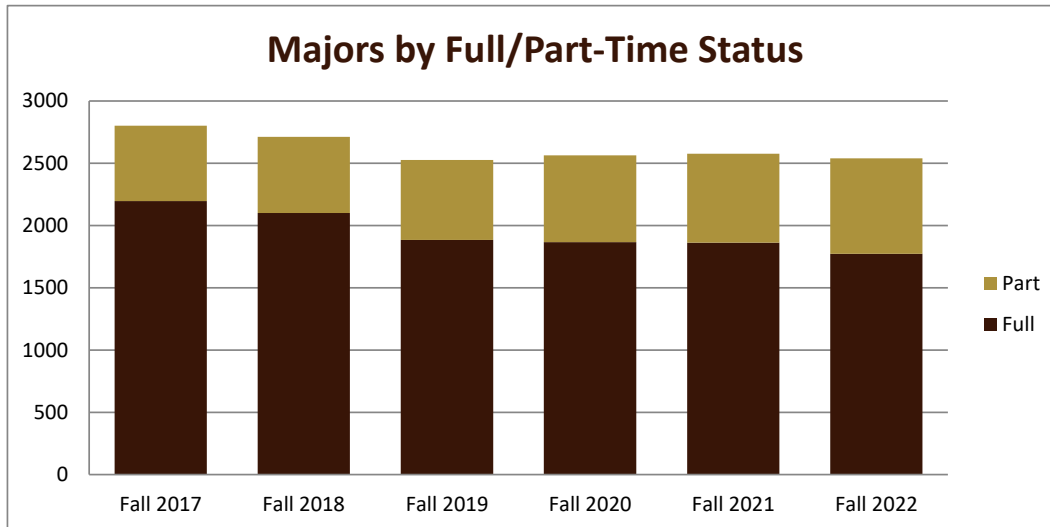

## Majors Enrolled

Academic Years 2017-18 to 2022-23

Using Fall Semester data (Fall 2017 to Fall 2022) for Term specific measures

Enrollment by Class						
	Fall 2017	Fall 2018	Fall 2019	Fall 2020	Fall 2021	Fall 2022
1 - Freshmen	3	4	2	1		3
2 - Sophomore	7	2	3	1		6
3 - Junior	7	9	9	6	1	2
4 - Senior	15	9	6	6	6	6
<b>Grand Total</b>	<b>32</b>	<b>24</b>	<b>20</b>	<b>14</b>	<b>7</b>	<b>17</b>

# SMSU Sociology Program Data

## Majors Enrolled

Academic Years 2017-18 to 2022-23

Using Fall Semester data (Fall 2017 to Fall 2022) for Term specific measures

Enrollment by FT/PT						
	Fall 2017	Fall 2018	Fall 2019	Fall 2020	Fall 2021	Fall 2022
Full	27	21	20	13	6	9
Part	5	3		1	1	8
<b>Grand Total</b>	<b>32</b>	<b>24</b>	<b>20</b>	<b>14</b>	<b>7</b>	<b>17</b>