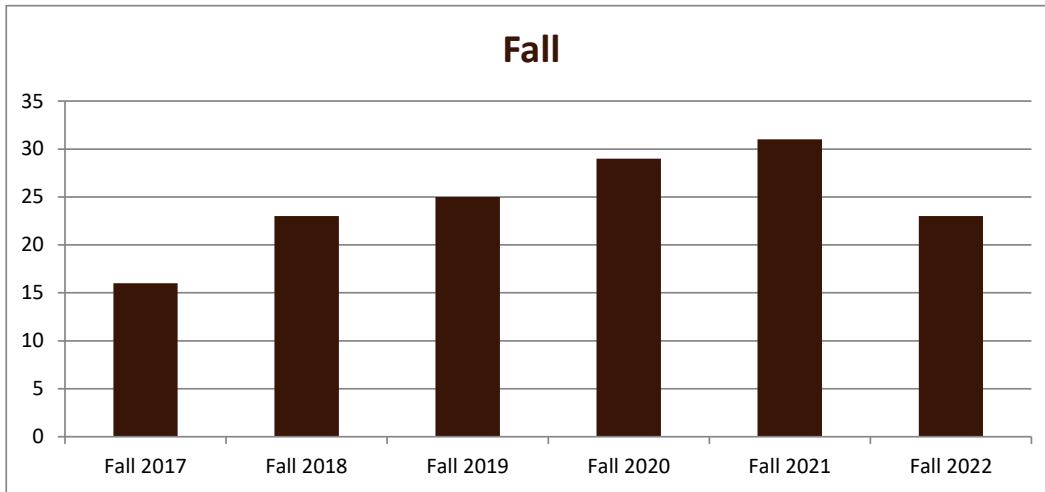

SMSU Special Education Program Data

Majors Enrolled

Academic Years 2017-18 to 2022-23

Using Fall Semester data (Fall 2017 to Fall 2022) for Term specific measures

Enrollment by Term						
	2018	2019	2020	2021	2022	2023
Fall	16	23	25	29	31	23
Spring	19	21	22	29	29	26
Summer	16	15	23	24	24	25

SMSU Special Education Program Data

Majors Enrolled

Academic Years 2017-18 to 2022-23

Using Fall Semester data (Fall 2017 to Fall 2022) for Term specific measures

Enrollment by Gender						
	Fall 2017	Fall 2018	Fall 2019	Fall 2020	Fall 2021	Fall 2022
Female	15	22	24	26	28	22
Male	1	1	1	3	3	1
Grand Total	16	23	25	29	31	23