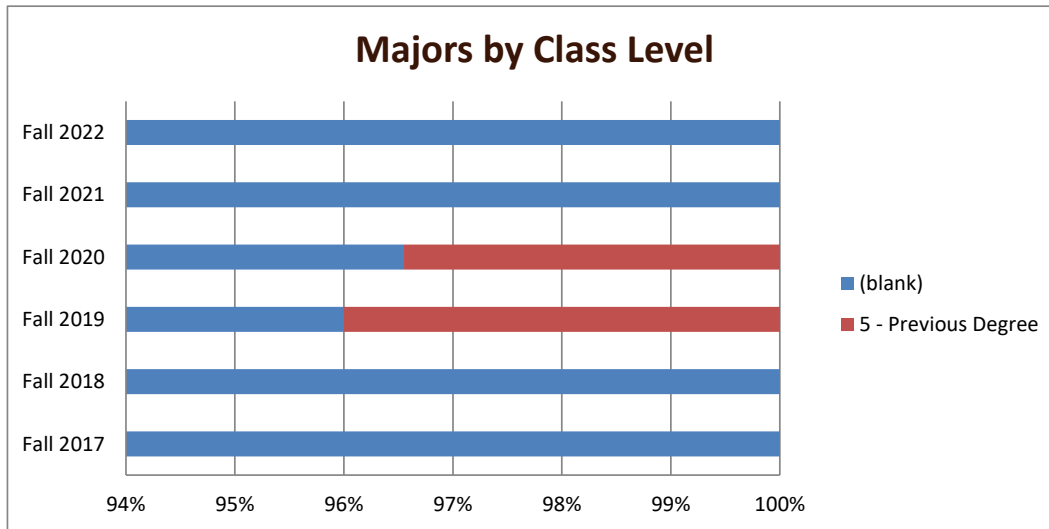

SMSU Special Education Program Data

Majors Enrolled

Academic Years 2017-18 to 2022-23

Using Fall Semester data (Fall 2017 to Fall 2022) for Term specific measures

Enrollment by Class						
	Fall 2017	Fall 2018	Fall 2019	Fall 2020	Fall 2021	Fall 2022
(blank)	16	23	24	28	31	23
5 - Previous Degree			1	1		
Grand Total	16	23	25	29	31	23