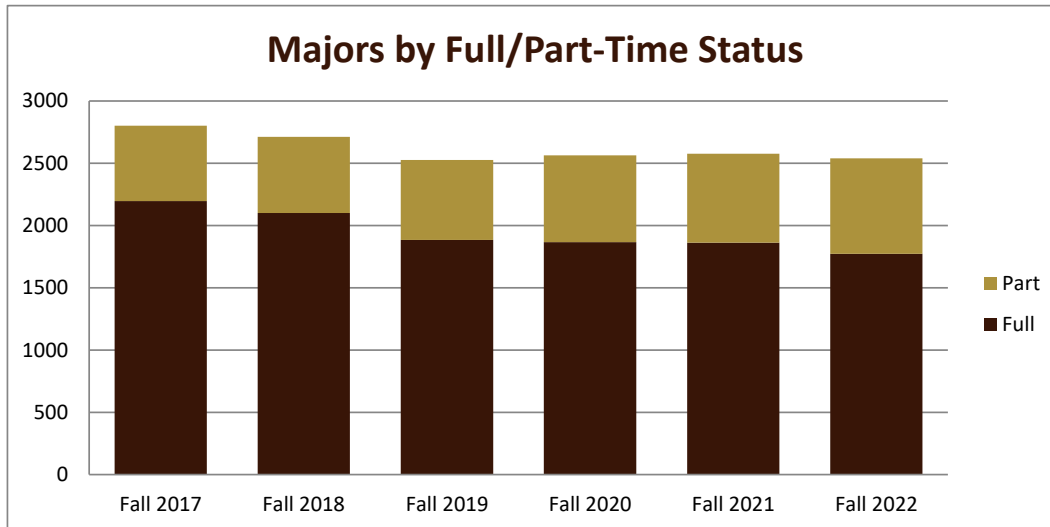

SMSU Special Education Program Data

Majors Enrolled

Academic Years 2017-18 to 2022-23

Using Fall Semester data (Fall 2017 to Fall 2022) for Term specific measures

Enrollment by Class						
	Fall 2017	Fall 2018	Fall 2019	Fall 2020	Fall 2021	Fall 2022
(blank)	16	23	24	28	31	23
5 - Previous Degree			1	1		
Grand Total	16	23	25	29	31	23

SMSU Special Education Program Data

Majors Enrolled

Academic Years 2017-18 to 2022-23

Using Fall Semester data (Fall 2017 to Fall 2022) for Term specific measures

Enrollment by FT/PT						
	Fall 2017	Fall 2018	Fall 2019	Fall 2020	Fall 2021	Fall 2022
Full	3	8	7	9	4	5
Part	13	15	18	20	27	18
Grand Total	16	23	25	29	31	23