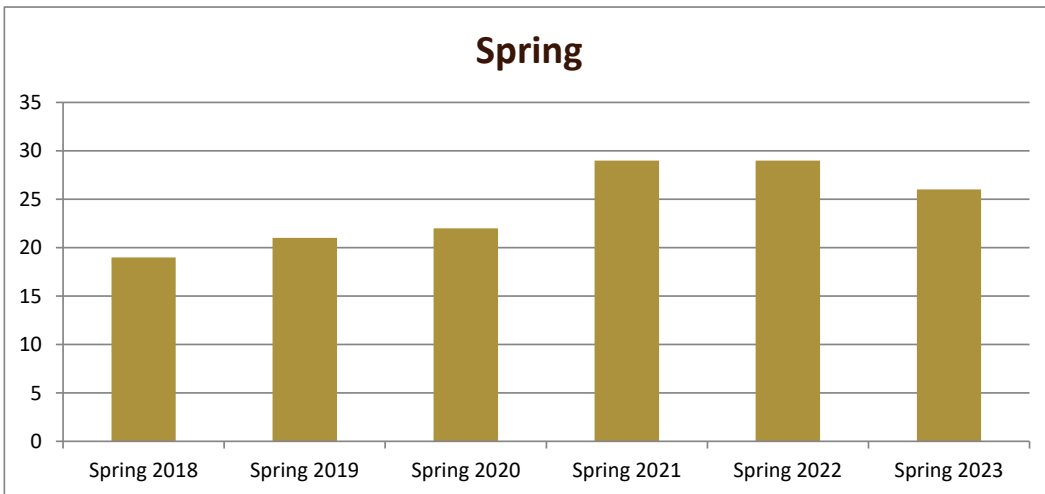

SMSU Special Education Program Data

Majors Enrolled

Academic Years 2017-18 to 2022-23

Using Fall Semester data (Fall 2017 to Fall 2022) for Term specific measures

Enrollment by Term						
	2018	2019	2020	2021	2022	2023
Fall	16	23	25	29	31	23
Spring	19	21	22	29	29	26
Summer	16	15	23	24	24	25

SMSU Special Education Program Data

Majors Enrolled

Academic Years 2017-18 to 2022-23

Using Fall Semester data (Fall 2017 to Fall 2022) for Term specific measures

Enrollment by Gender						
	Fall 2017	Fall 2018	Fall 2019	Fall 2020	Fall 2021	Fall 2022
Female	15	22	24	26	28	22
Male	1	1	1	3	3	1
Grand Total	16	23	25	29	31	23