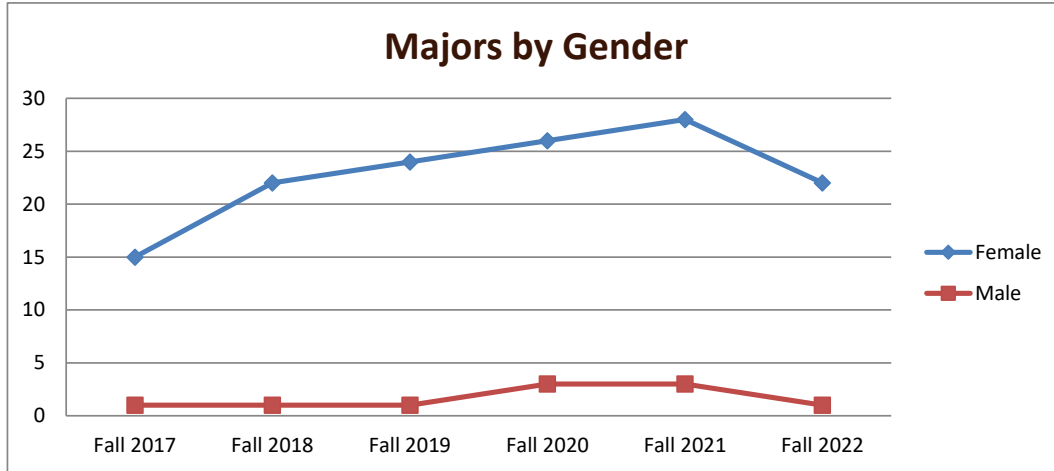

SMSU Special Education Program Data

Majors Enrolled

Academic Years 2017-18 to 2022-23

Using Fall Semester data (Fall 2017 to Fall 2022) for Term specific measures

Enrollment by Term						
	2018	2019	2020	2021	2022	2023
Fall	16	23	25	29	31	23
Spring	19	21	22	29	29	26
Summer	16	15	23	24	24	25

SMSU Special Education Program Data

Majors Enrolled

Academic Years 2017-18 to 2022-23

Using Fall Semester data (Fall 2017 to Fall 2022) for Term specific measures

Enrollment by Gender						
	Fall 2017	Fall 2018	Fall 2019	Fall 2020	Fall 2021	Fall 2022
Female	15	22	24	26	28	22
Male	1	1	1	3	3	1
Grand Total	16	23	25	29	31	23