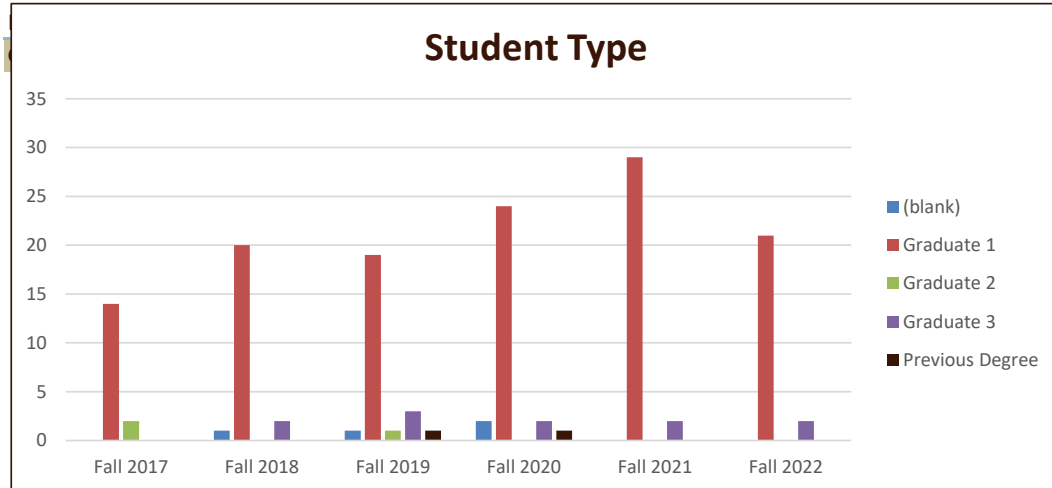

SMSU Special Education Program Data

Majors Enrolled

Academic Years 2017-18 to 2022-23

Using Fall Semester data (Fall 2017 to Fall 2022) for Term specific measures

Student Type	Fall 2017	Fall 2018	Fall 2019	Fall 2020	Fall 2021	Fall 2022
(blank)		1	1	2		
Graduate 1	14	20	19	24	29	21
Graduate 2	2		1			
Graduate 3		2	3	2	2	2

	Fall 2018	Fall 2022
Program ACT Avg.	20.0	19.0
SMSU Avg.	21.1	20.7

	Fall 2018	Fall 2019	Fall 2020	Fall 2021
Program H.S. Rank Avg.	85.0	43.0	33.0	82.0
SMSU Avg.	56.1	54.4	56.7	57.2

	Fall 2019	Fall 2020
Program Avg. GPA	4.00	2.45
SMSU Avg.	2.68	2.93

	Fall 2017	Fall 2018	Fall 2019	Fall 2020	Fall 2021	Fall 2022
Program Avg. Credits	9.00	9.50	7.50	6.33	6.00	6.00
SMSU Avg.	14.85	15.15	14.93	15.13	14.49	15.1