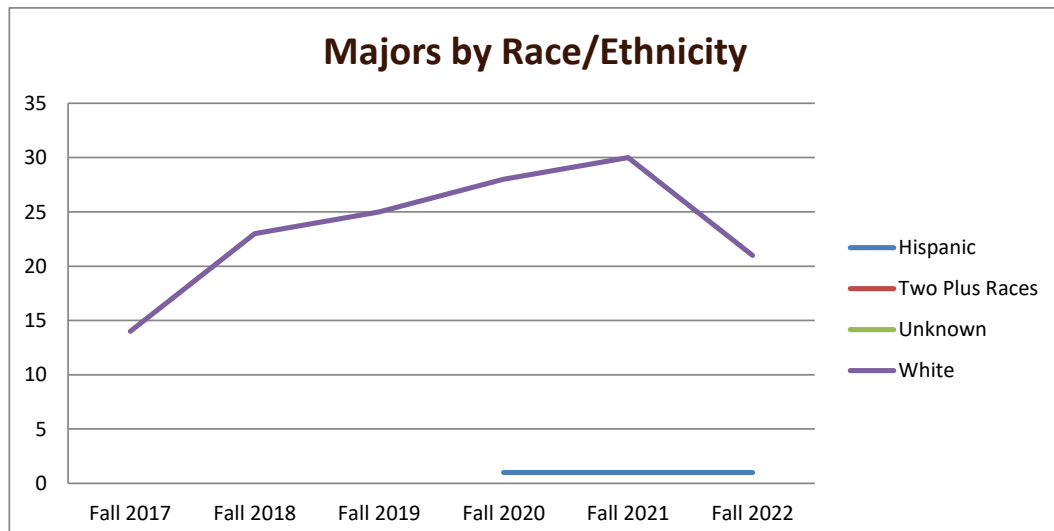

SMSU Special Education Program Data

Majors Enrolled

Academic Years 2017-18 to 2022-23

Using Fall Semester data (Fall 2017 to Fall 2022) for Term specific measures

Enrollment by Gender						
	Fall 2017	Fall 2018	Fall 2019	Fall 2020	Fall 2021	Fall 2022
Female	15	22	24	26	28	22
Male	1	1	1	3	3	1
Grand Total	16	23	25	29	31	23

Enrollment by Race/Ethnicity						
	Fall 2017	Fall 2018	Fall 2019	Fall 2020	Fall 2021	Fall 2022
Hispanic				1	1	1
Two Plus Races						1
Unknown	2					
White	14	23	25	28	30	21
Grand Total	16	23	25	29	31	23