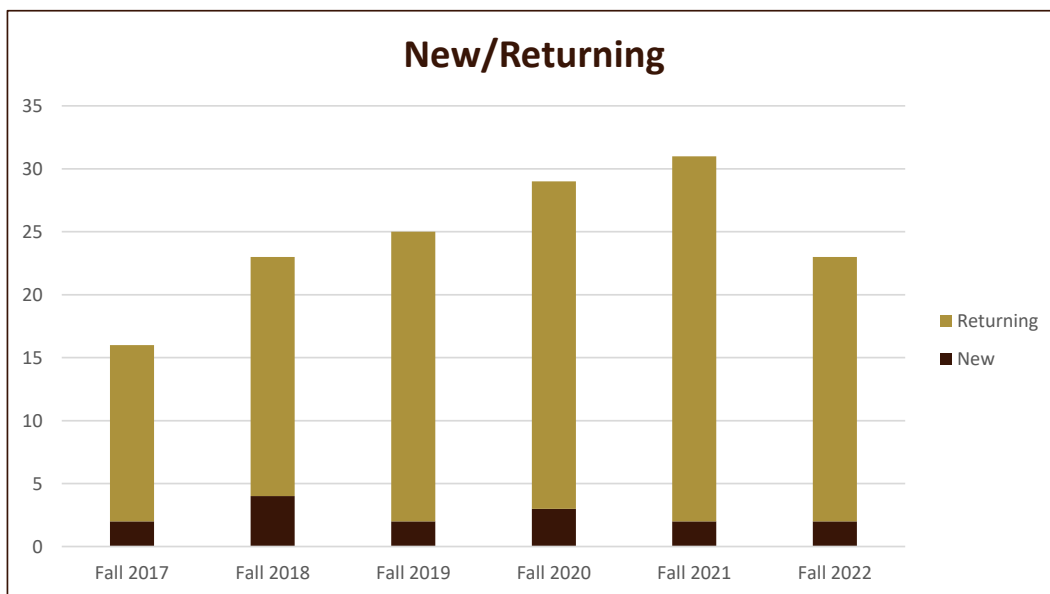

New/Return Headcount						
	Fall 2017	Fall 2018	Fall 2019	Fall 2020	Fall 2021	Fall 2022
New	2	4	2	3	2	2
Returning	14	19	23	26	29	21
Grand Total	16	23	25	29	31	23