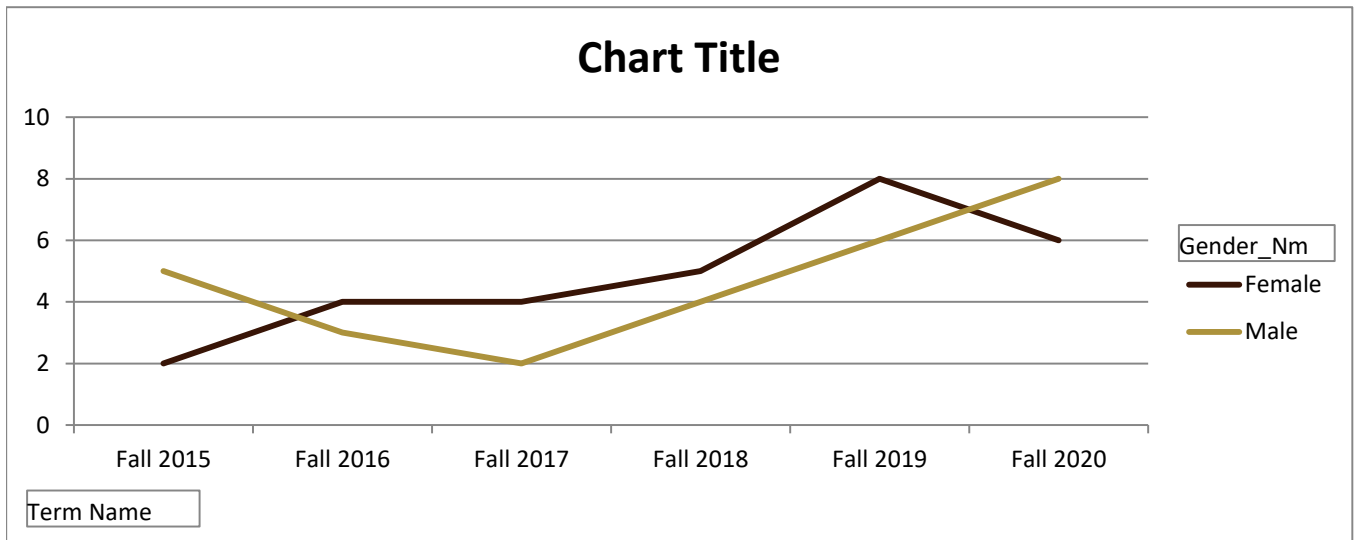

SMSU Agribusiness Management Program Data

Enrolled Minors

Academic Years 2015-16 to 2020-21

Using Fall Semester Data (Fall 2015 to Fall 2020) for Term Specific measures

Enrolled by AY & Term	2016	2017	2018	2019	2020	2021
Fall	7	7	6	9	14	14
Spring	8	10	4	12	13	11
Summer	2	2	4	3	3	4
Grand Total	17	19	14	24	30	29

SMSU Agribusiness Management Program Data

Enrolled Minors

Academic Years 2015-16 to 2020-21

Using Fall Semester Data (Fall 2015 to Fall 2020) for Term Specific measures

By Gender	Fall 2015	Fall 2016	Fall 2017	Fall 2018	Fall 2019	Fall 2020
Female	2	4	4	5	8	6
Male	5	3	2	4	6	8
Grand Total	7	7	6	9	14	14

SMSU Agribusiness Management Program Data

Enrolled Minors

Academic Years 2015-16 to 2020-21

Using Fall Semester Data (Fall 2015 to Fall 2020) for Term Specific measures

By Class Level	Fall 2015	Fall 2016	Fall 2017	Fall 2018	Fall 2019	Fall 2020
1 - Freshmen			1		3	2
2 - Sophomore	1	1	1	1	4	2
3 - Junior	1	1	3	3	6	4
4 - Senior	5	4	2	2	4	6
Grand Total	7	7	6	9	14	14