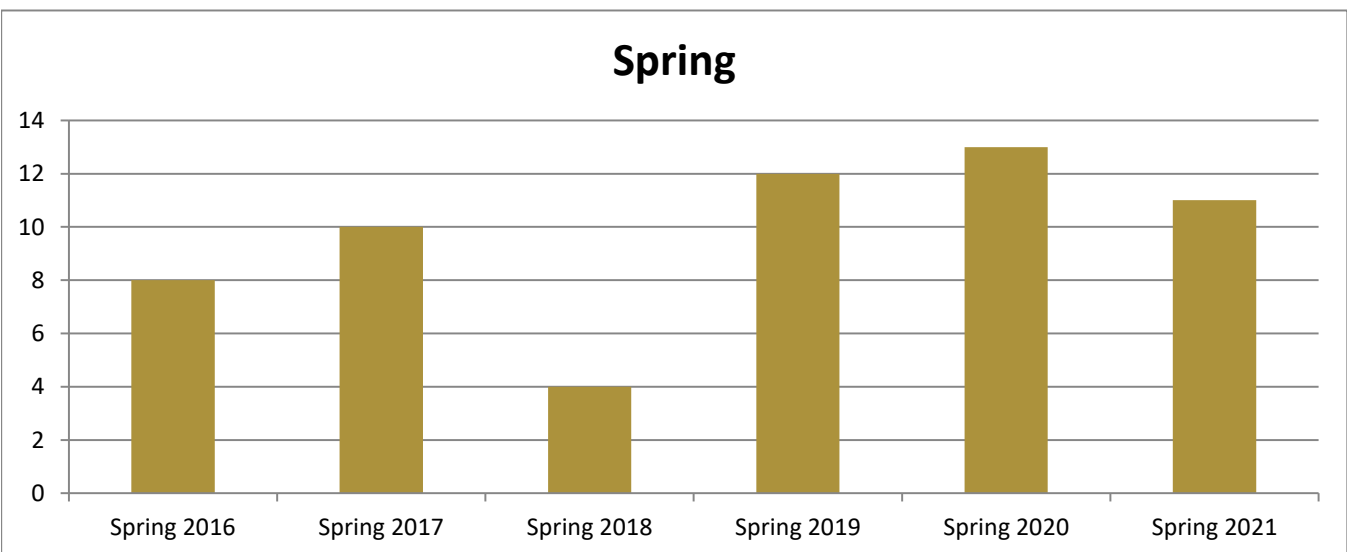

SMSU Agribusiness Management Program Data

Enrolled Minors

Academic Years 2015-16 to 2020-21

Using Fall Semester Data (Fall 2015 to Fall 2020) for Term Specific measures

Enrolled by AY & Term	2016	2017	2018	2019	2020	2021
Fall	7	7	6	9	14	14
Spring	8	10	4	12	13	11
Summer	2	2	4	3	3	4
Grand Total	17	19	14	24	30	29

SMSU Agribusiness Management Program Data

Enrolled Minors

Academic Years 2015-16 to 2020-21

Using Fall Semester Data (Fall 2015 to Fall 2020) for Term Specific measures

By Gender	Fall 2015	Fall 2016	Fall 2017	Fall 2018	Fall 2019	Fall 2020
Female	2	4	4	5	8	6
Male	5	3	2	4	6	8
Grand Total	7	7	6	9	14	14