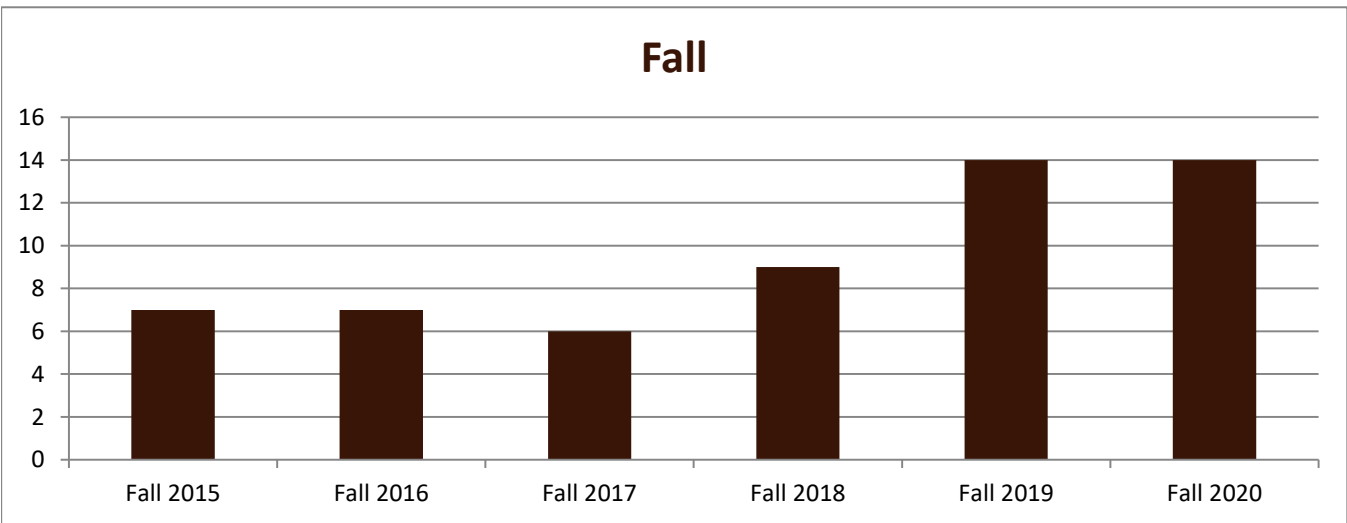

SMSU Agribusiness Management Program Data

Enrolled Minors

Academic Years 2015-16 to 2020-21

Using Fall Semester Data (Fall 2015 to Fall 2020) for Term Specific measures

Enrolled by AY & Term	2016	2017	2018	2019	2020	2021
Fall	7	7	6	9	14	14
Spring	8	10	4	12	13	11
Summer	2	2	4	3	3	4
Grand Total	17	19	14	24	30	29

SMSU Agribusiness Management Program Data

Enrolled Minors

Academic Years 2015-16 to 2020-21

Using Fall Semester Data (Fall 2015 to Fall 2020) for Term Specific measures

By Gender	Fall 2015	Fall 2016	Fall 2017	Fall 2018	Fall 2019	Fall 2020
Female	2	4	4	5	8	6
Male	5	3	2	4	6	8
Grand Total	7	7	6	9	14	14