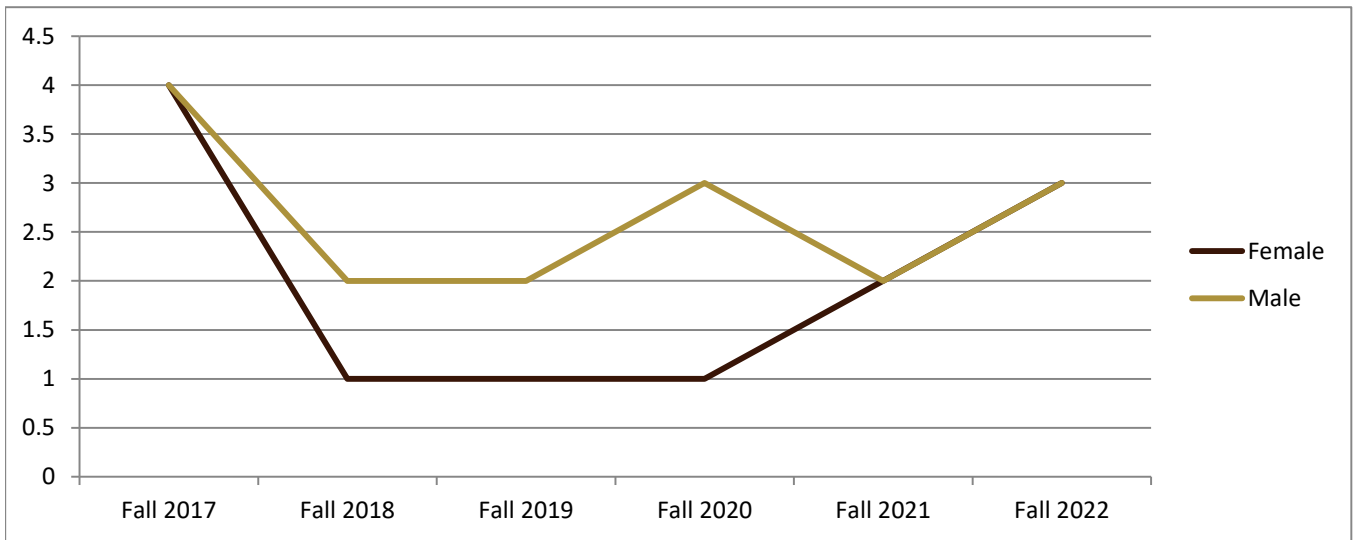

SMSU Agronomy Program Data

Enrolled Minors

Academic Years 2017-18 to 2022-23

Using Fall Semester Data (Fall 2017 to Fall 2022) for Term Specific measures

Enrolled by AY & Term	2018	2019	2020	2021	2022	2023
Fall	8	3	3	4	4	6
Spring	6	3	4	6	3	3
Summer	2		1		3	2
Grand Total	16	6	8	10	10	11

SMSU Agronomy Program Data

Enrolled Minors

Academic Years 2017-18 to 2022-23

Using Fall Semester Data (Fall 2017 to Fall 2022) for Term Specific measures

By Gender	Fall 2017	Fall 2018	Fall 2019	Fall 2020	Fall 2021	Fall 2022
Female	4	1	1	1	2	3
Male	4	2	2	3	2	3
Grand Total	8	3	3	4	4	6

SMSU Agronomy Program Data

Enrolled Minors

Academic Years 2017-18 to 2022-23

Using Fall Semester Data (Fall 2017 to Fall 2022) for Term Specific measures

By Class Level	Fall 2017	Fall 2018	Fall 2019	Fall 2020	Fall 2021	Fall 2022
1 - Freshmen	2					2
2 - Sophomore	2					
3 - Junior	2	2	1	1	1	
4 - Senior	2	1	2	3	3	4
Grand Total	8	3	3	4	4	6