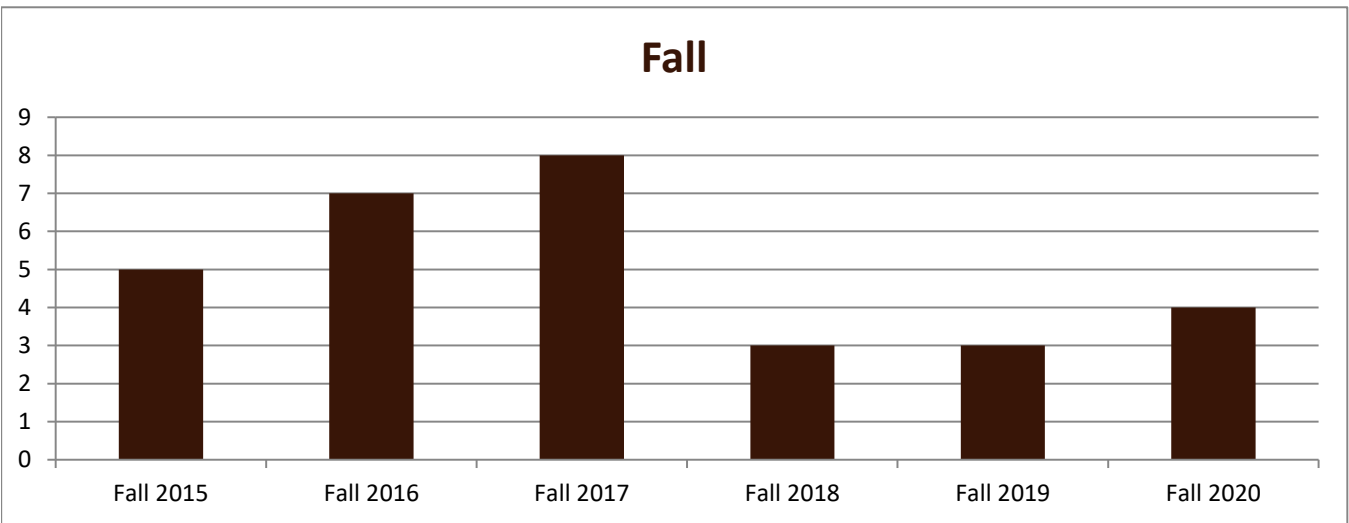

SMSU Agronomy Program Data

Enrolled Minors

Academic Years 2015-16 to 2020-21

Using Fall Semester Data (Fall 2015 to Fall 2020) for Term Specific measures

Enrolled by AY & Term	2016	2017	2018	2019	2020	2021
Fall	5	7	8	3	3	4
Spring	5	10	6	3	4	6
Summer	2	1	2		1	
Grand Total	12	18	16	6	8	10

SMSU Agronomy Program Data

Enrolled Minors

Academic Years 2015-16 to 2020-21

Using Fall Semester Data (Fall 2015 to Fall 2020) for Term Specific measures

By Gender	Fall 2015	Fall 2016	Fall 2017	Fall 2018	Fall 2019	Fall 2020
Female	1	1	4	1	1	1
Male	4	6	4	2	2	3
Grand Total	5	7	8	3	3	4