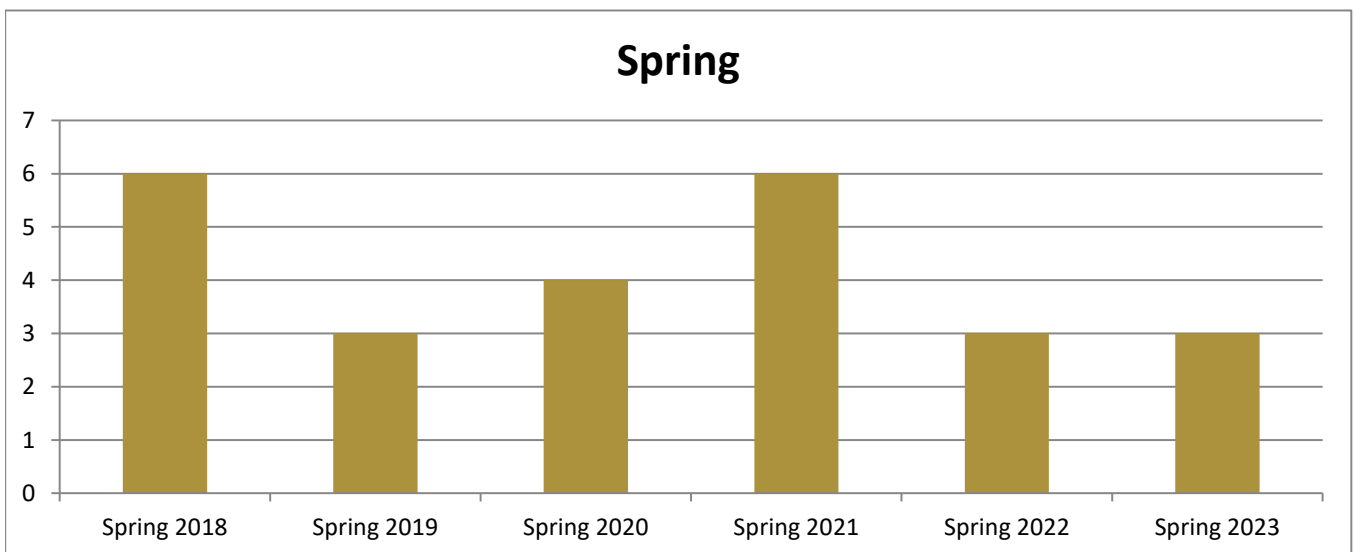

SMSU Agronomy Program Data

Enrolled Minors

Academic Years 2017-18 to 2022-23

Using Fall Semester Data (Fall 2017 to Fall 2022) for Term Specific measures

Enrolled by AY & Term	2018	2019	2020	2021	2022	2023
Fall	8	3	3	4	4	6
Spring	6	3	4	6	3	3
Summer	2		1		3	2
Grand Total	16	6	8	10	10	11

SMSU Agronomy Program Data

Enrolled Minors

Academic Years 2017-18 to 2022-23

Using Fall Semester Data (Fall 2017 to Fall 2022) for Term Specific measures

By Gender	Fall 2017	Fall 2018	Fall 2019	Fall 2020	Fall 2021	Fall 2022
Female	4	1	1	1	2	3
Male	4	2	2	3	2	3
Grand Total	8	3	3	4	4	6