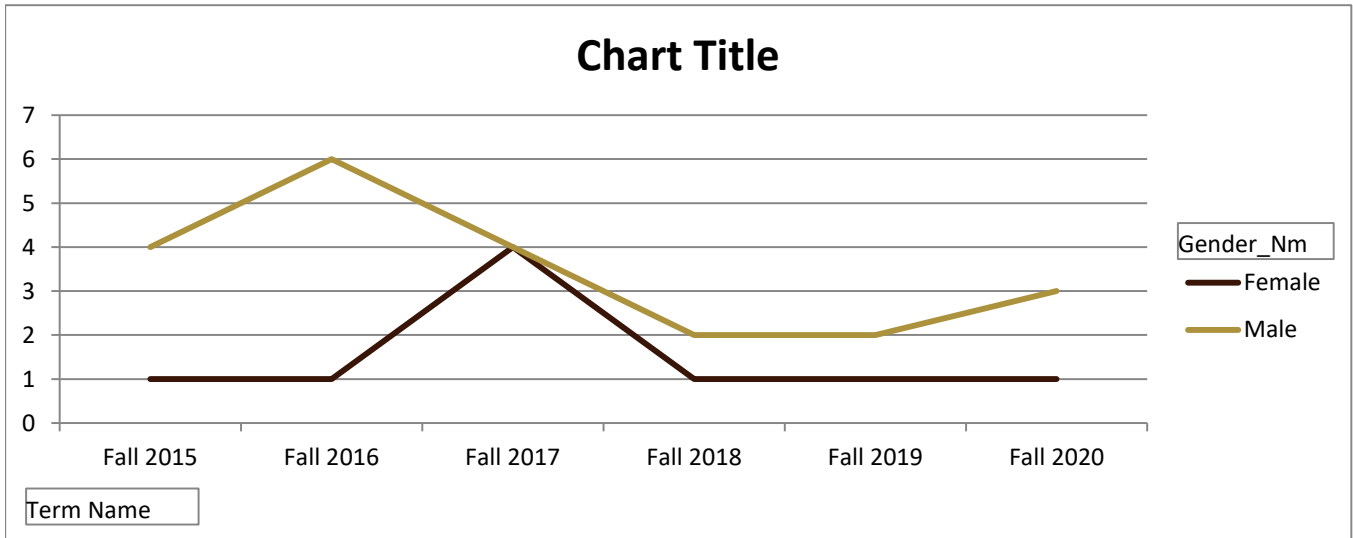

SMSU Agronomy Program Data

Enrolled Minors

Academic Years 2015-16 to 2020-21

Using Fall Semester Data (Fall 2015 to Fall 2020) for Term Specific measures

Enrolled by AY & Term	2016	2017	2018	2019	2020	2021
Fall	5	7	8	3	3	4
Spring	5	10	6	3	4	6
Summer	2	1	2		1	
Grand Total	12	18	16	6	8	10

SMSU Agronomy Program Data

Enrolled Minors

Academic Years 2015-16 to 2020-21

Using Fall Semester Data (Fall 2015 to Fall 2020) for Term Specific measures

By Gender	Fall 2015	Fall 2016	Fall 2017	Fall 2018	Fall 2019	Fall 2020
Female	1	1	4	1	1	1
Male	4	6	4	2	2	3
Grand Total	5	7	8	3	3	4

SMSU Agronomy Program Data

Enrolled Minors

Academic Years 2015-16 to 2020-21

Using Fall Semester Data (Fall 2015 to Fall 2020) for Term Specific measures

By Class Level	Fall 2015	Fall 2016	Fall 2017	Fall 2018	Fall 2019	Fall 2020
1 - Freshmen		1	2			
2 - Sophomore			2			
3 - Junior	1	1	2	2	1	1
4 - Senior	4	5	2	1	2	3
Grand Total	5	7	8	3	3	4