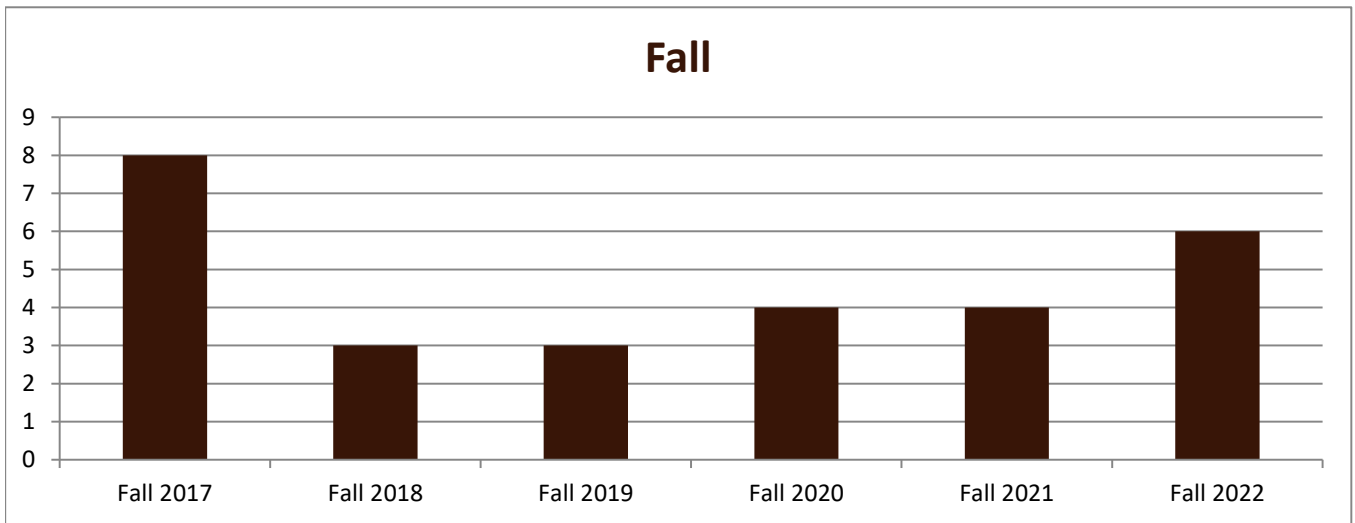

SMSU Agronomy Program Data

Enrolled Minors

Academic Years 2017-18 to 2022-23

Using Fall Semester Data (Fall 2017 to Fall 2022) for Term Specific measures

Enrolled by AY & Term	2018	2019	2020	2021	2022	2023
Fall	8	3	3	4	4	6
Spring	6	3	4	6	3	3
Summer	2		1		3	2
Grand Total	16	6	8	10	10	11

SMSU Agronomy Program Data

Enrolled Minors

Academic Years 2017-18 to 2022-23

Using Fall Semester Data (Fall 2017 to Fall 2022) for Term Specific measures

By Gender	Fall 2017	Fall 2018	Fall 2019	Fall 2020	Fall 2021	Fall 2022
Female	4	1	1	1	2	3
Male	4	2	2	3	2	3
Grand Total	8	3	3	4	4	6