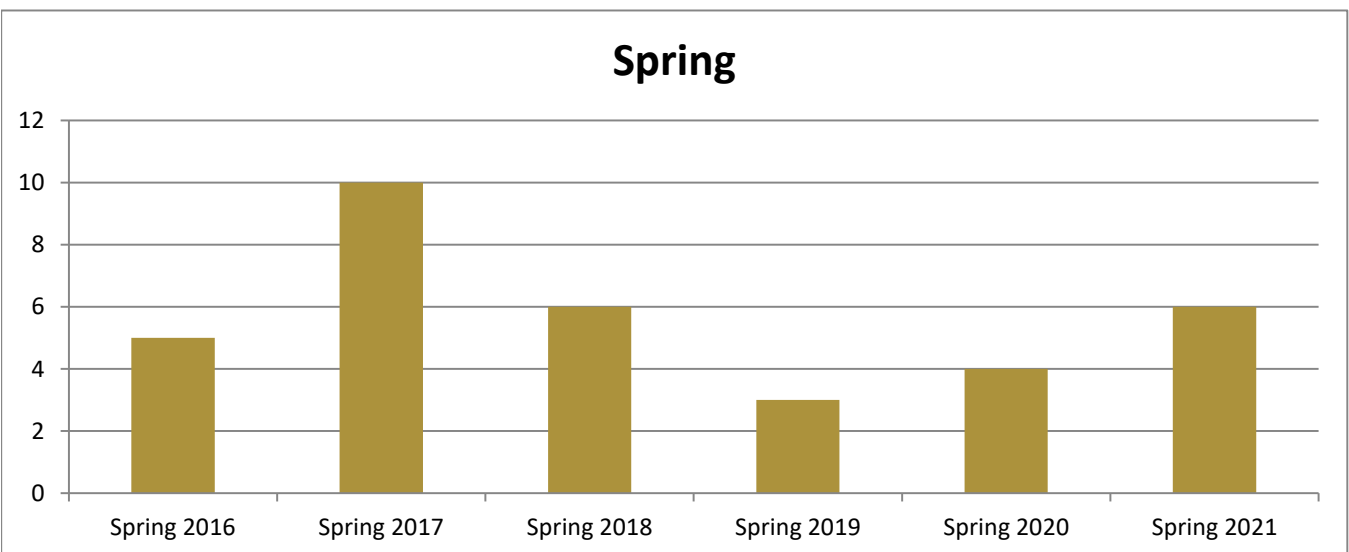

SMSU Agronomy Program Data

Enrolled Minors

Academic Years 2015-16 to 2020-21

Using Fall Semester Data (Fall 2015 to Fall 2020) for Term Specific measures

Enrolled by AY & Term	2016	2017	2018	2019	2020	2021
Fall	5	7	8	3	3	4
Spring	5	10	6	3	4	6
Summer	2	1	2		1	
Grand Total	12	18	16	6	8	10

SMSU Agronomy Program Data

Enrolled Minors

Academic Years 2015-16 to 2020-21

Using Fall Semester Data (Fall 2015 to Fall 2020) for Term Specific measures

By Gender	Fall 2015	Fall 2016	Fall 2017	Fall 2018	Fall 2019	Fall 2020
Female	1	1	4	1	1	1
Male	4	6	4	2	2	3
Grand Total	5	7	8	3	3	4