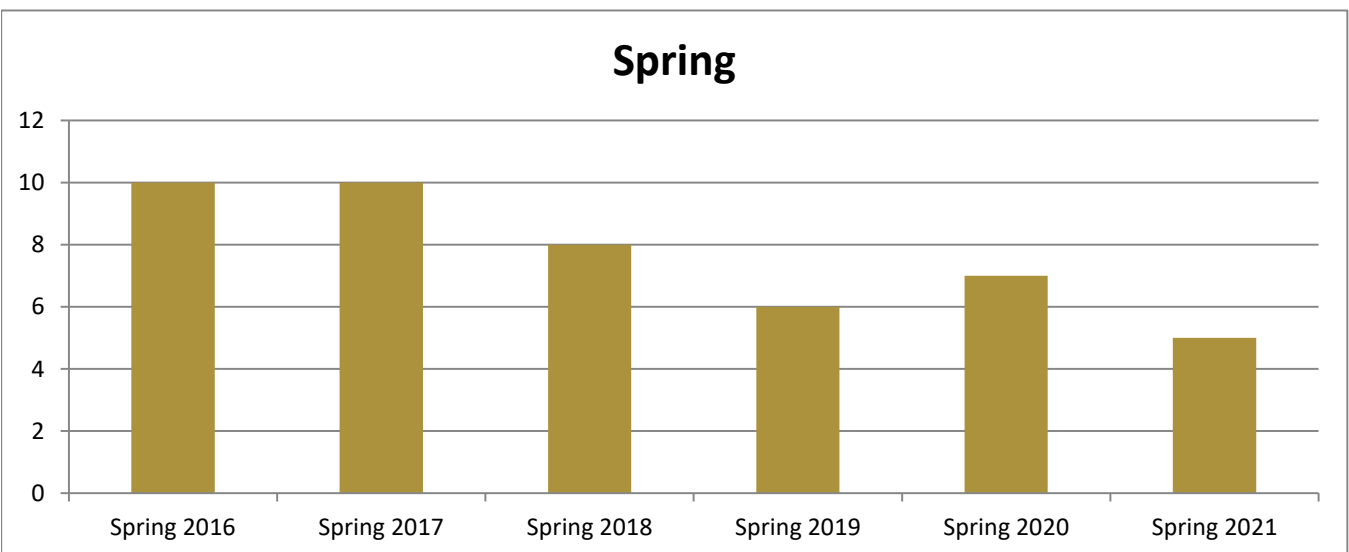

SMSU Art Graphic Design Program Data

Enrolled Minors

Academic Years 2015-16 to 2020-21

Using Fall Semester Data (Fall 2015 to Fall 2020) for Term Specific measures

Enrolled by AY & Term	2016	2017	2018	2019	2020	2021
Fall	8	11	8	8	8	3
Spring	10	10	8	6	7	5
Summer	2	4	2	2	3	2
Grand Total	20	25	18	16	18	10

SMSU Art Graphic Design Program Data

Enrolled Minors

Academic Years 2015-16 to 2020-21

Using Fall Semester Data (Fall 2015 to Fall 2020) for Term Specific measures

By Gender	Fall 2015	Fall 2016	Fall 2017	Fall 2018	Fall 2019	Fall 2020
Female	6	9	5	6	7	3
Male	2	2	3	2	1	
Grand Total	8	11	8	8	8	3