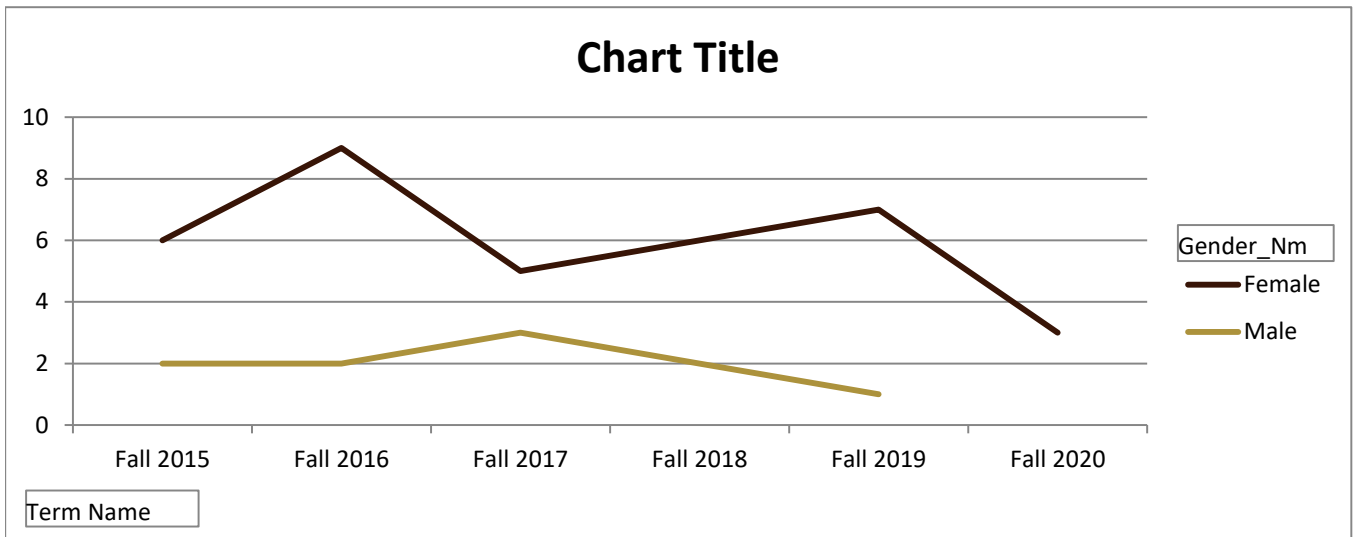

SMSU Art Graphic Design Program Data

Enrolled Minors

Academic Years 2015-16 to 2020-21

Using Fall Semester Data (Fall 2015 to Fall 2020) for Term Specific measures

Enrolled by AY & Term	2016	2017	2018	2019	2020	2021
Fall	8	11	8	8	8	3
Spring	10	10	8	6	7	5
Summer	2	4	2	2	3	2
Grand Total	20	25	18	16	18	10

SMSU Art Graphic Design Program Data

Enrolled Minors

Academic Years 2015-16 to 2020-21

Using Fall Semester Data (Fall 2015 to Fall 2020) for Term Specific measures

By Gender	Fall 2015	Fall 2016	Fall 2017	Fall 2018	Fall 2019	Fall 2020
Female	6	9	5	6	7	3
Male	2	2	3	2	1	
Grand Total	8	11	8	8	8	3