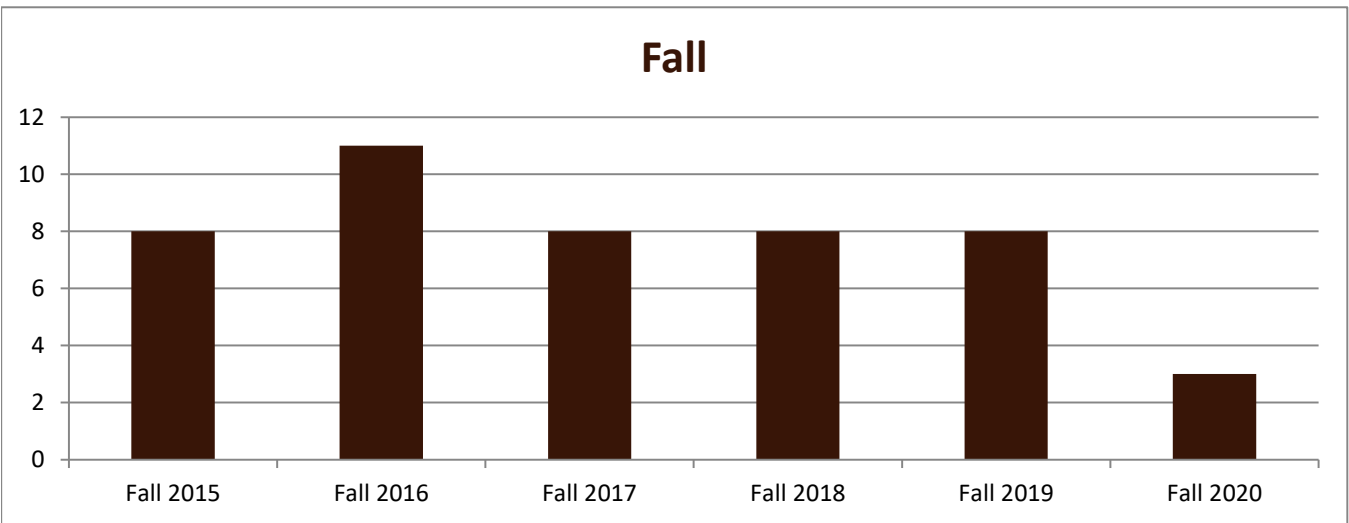

SMSU Art Graphic Design Program Data

Enrolled Minors

Academic Years 2015-16 to 2020-21

Using Fall Semester Data (Fall 2015 to Fall 2020) for Term Specific measures

Enrolled by AY & Term	2016	2017	2018	2019	2020	2021
Fall	8	11	8	8	8	3
Spring	10	10	8	6	7	5
Summer	2	4	2	2	3	2
Grand Total	20	25	18	16	18	10

SMSU Art Graphic Design Program Data

Enrolled Minors

Academic Years 2015-16 to 2020-21

Using Fall Semester Data (Fall 2015 to Fall 2020) for Term Specific measures

By Gender	Fall 2015	Fall 2016	Fall 2017	Fall 2018	Fall 2019	Fall 2020
Female	6	9	5	6	7	3
Male	2	2	3	2	1	
Grand Total	8	11	8	8	8	3