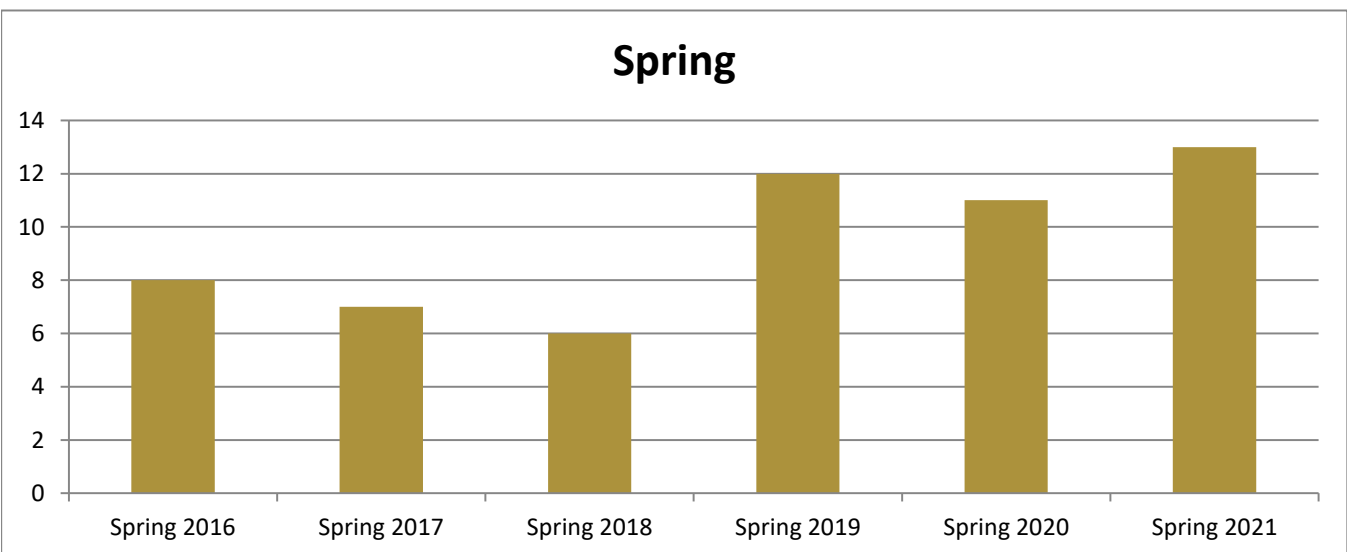

# SMSU Biology Program Data

## Enrolled Minors

Academic Years 2015-16 to 2020-21

Using Fall Semester Data (Fall 2015 to Fall 2020) for Term Specific measures

Enrolled by AY & Term	2016	2017	2018	2019	2020	2021
Fall	6	9	8	13	11	10
Spring	8	7	6	12	11	13
Summer	3	3	3	1	3	2
<b>Grand Total</b>	<b>17</b>	<b>19</b>	<b>17</b>	<b>26</b>	<b>25</b>	<b>25</b>