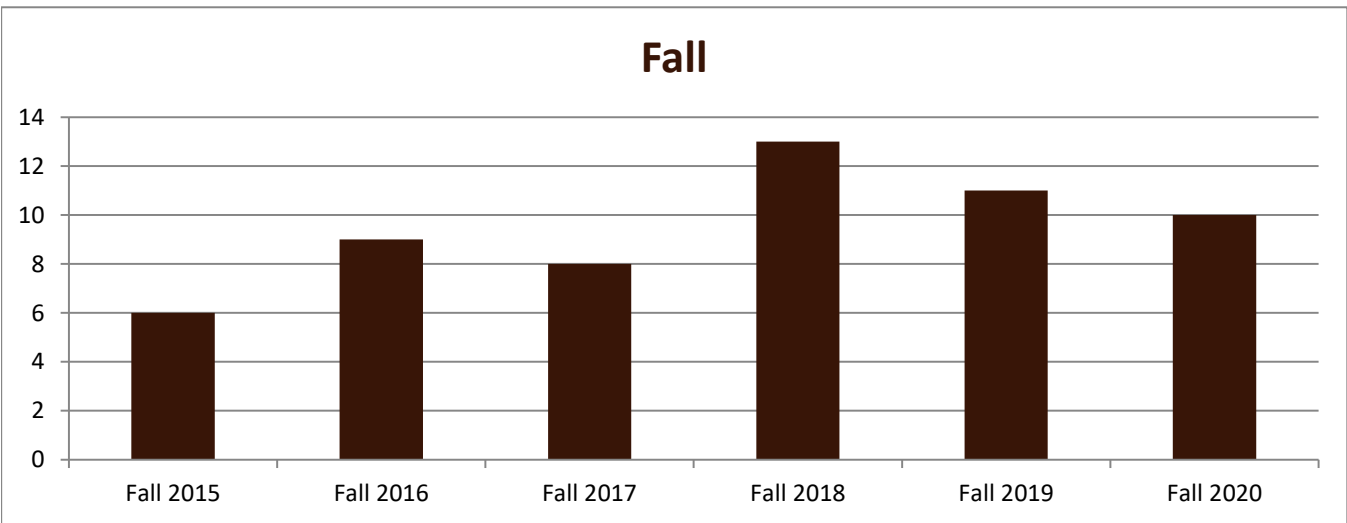

## Enrolled Minors

Academic Years 2015-16 to 2020-21

Using Fall Semester Data (Fall 2015 to Fall 2020) for Term Specific measures

Enrolled by AY & Term	2016	2017	2018	2019	2020	2021
Fall	6	9	8	13	11	10
Spring	8	7	6	12	11	13
Summer	3	3	3	1	3	2
<b>Grand Total</b>	<b>17</b>	<b>19</b>	<b>17</b>	<b>26</b>	<b>25</b>	<b>25</b>