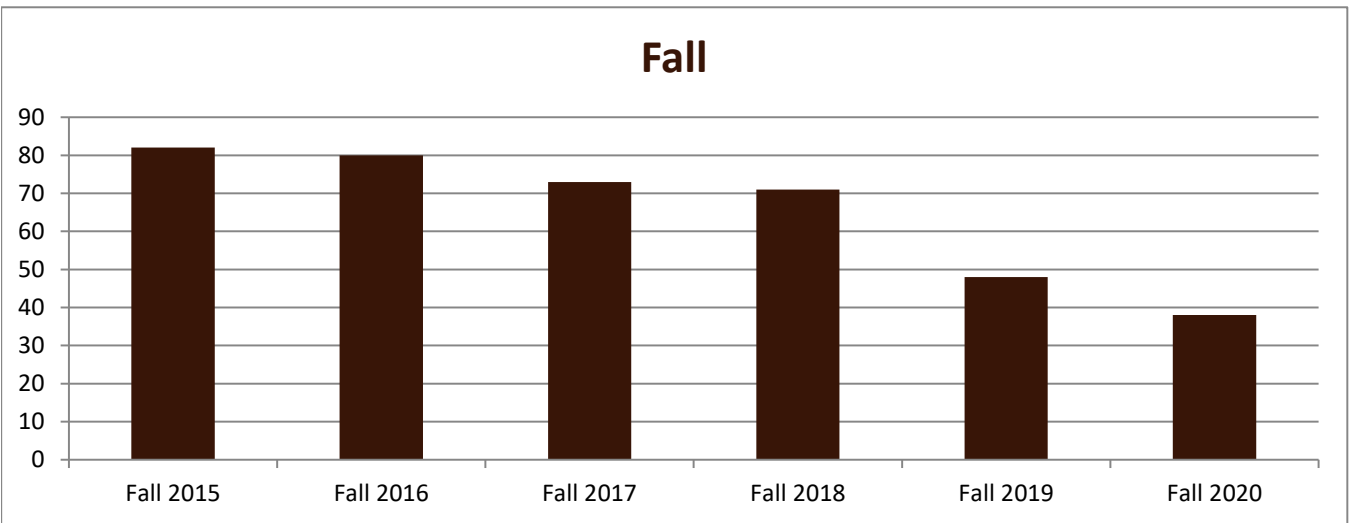

SMSU Coaching Program Data

Enrolled Minors

Academic Years 2015-16 to 2020-21

Using Fall Semester Data (Fall 2015 to Fall 2020) for Term Specific measures

Enrolled by AY & Term		2016	2017	2018	2019	2020	2021
Fall		82	80	73	71	48	38
Spring		87	82	78	60	47	35
Summer		20	23	23	29	18	12
Grand Total		189	185	174	160	113	85

SMSU Coaching Program Data

Enrolled Minors

Academic Years 2015-16 to 2020-21

Using Fall Semester Data (Fall 2015 to Fall 2020) for Term Specific measures

By Gender	Fall 2015	Fall 2016	Fall 2017	Fall 2018	Fall 2019	Fall 2020
Female	28	27	23	26	14	10
Male	54	53	50	45	34	28
Grand Total	82	80	73	71	48	38