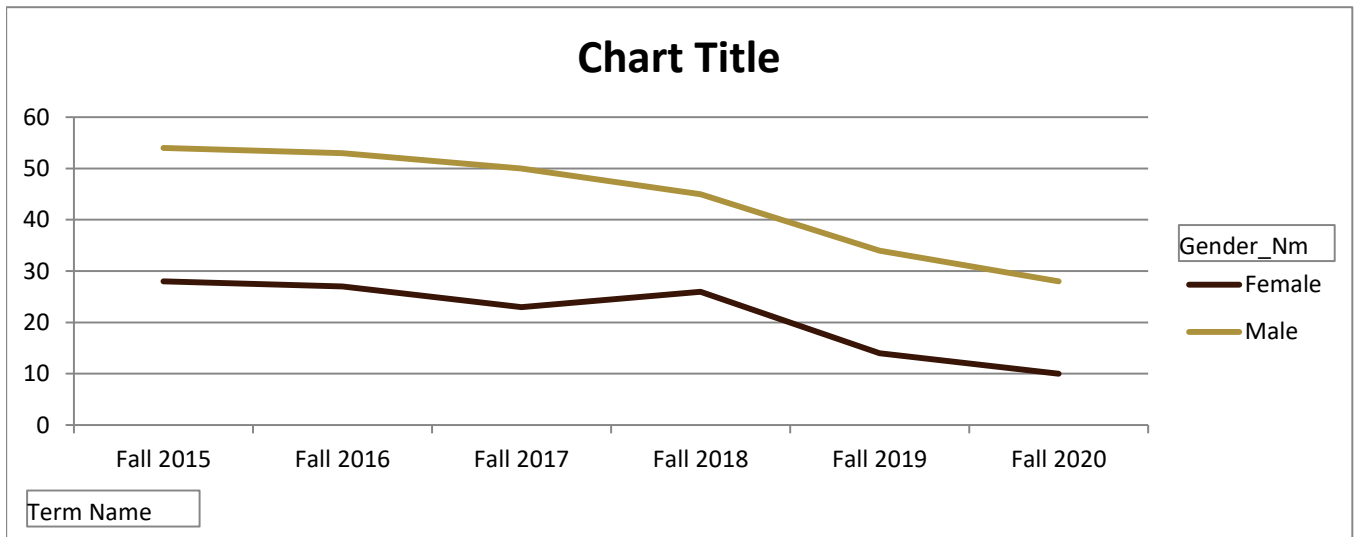

SMSU Coaching Program Data

Enrolled Minors

Academic Years 2015-16 to 2020-21

Using Fall Semester Data (Fall 2015 to Fall 2020) for Term Specific measures

Enrolled by AY & Term		2016	2017	2018	2019	2020	2021
Fall		82	80	73	71	48	38
Spring		87	82	78	60	47	35
Summer		20	23	23	29	18	12
Grand Total		189	185	174	160	113	85

SMSU Coaching Program Data

Enrolled Minors

Academic Years 2015-16 to 2020-21

Using Fall Semester Data (Fall 2015 to Fall 2020) for Term Specific measures

By Gender	Fall 2015	Fall 2016	Fall 2017	Fall 2018	Fall 2019	Fall 2020
Female	28	27	23	26	14	10
Male	54	53	50	45	34	28
Grand Total	82	80	73	71	48	38

SMSU Coaching Program Data

Enrolled Minors

Academic Years 2015-16 to 2020-21

Using Fall Semester Data (Fall 2015 to Fall 2020) for Term Specific measures

By Class Level	Fall 2015	Fall 2016	Fall 2017	Fall 2018	Fall 2019	Fall 2020
1 - Freshmen	13	13	7	10	11	8
2 - Sophomore	19	14	12	8	9	10
3 - Junior	24	21	24	24	7	8
4 - Senior	25	31	29	29	21	12
5 - Previous Degree	1	1	1			
Grand Total	82	80	73	71	48	38