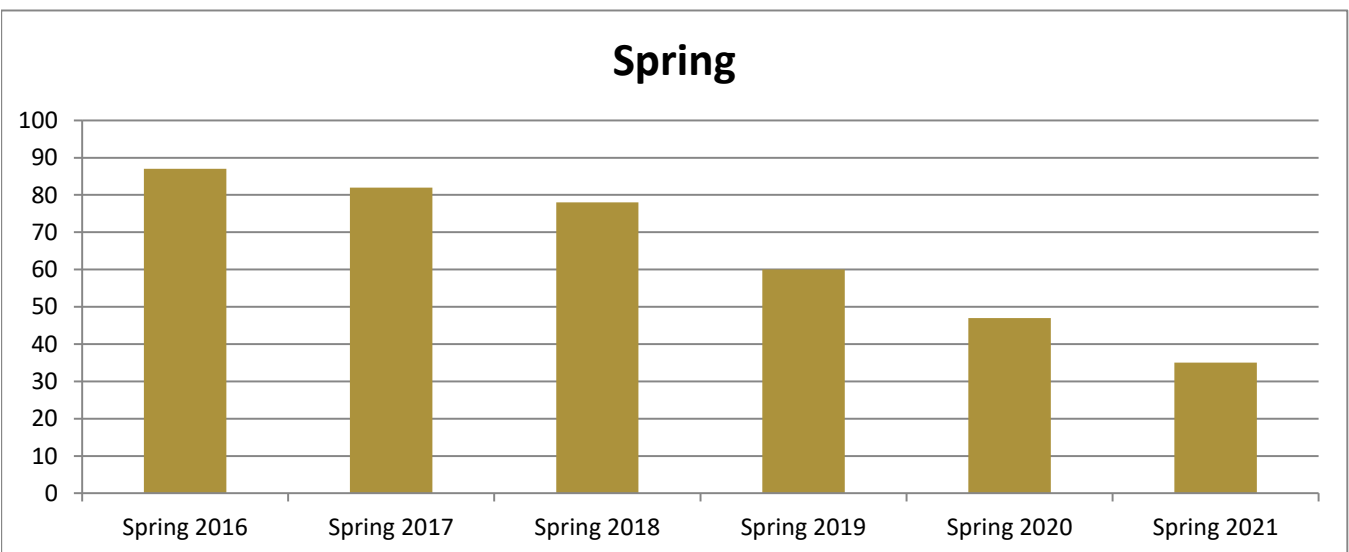

SMSU Coaching Program Data

Enrolled Minors

Academic Years 2015-16 to 2020-21

Using Fall Semester Data (Fall 2015 to Fall 2020) for Term Specific measures

Enrolled by AY & Term		2016	2017	2018	2019	2020	2021
Fall		82	80	73	71	48	38
Spring		87	82	78	60	47	35
Summer		20	23	23	29	18	12
Grand Total		189	185	174	160	113	85

SMSU Coaching Program Data

Enrolled Minors

Academic Years 2015-16 to 2020-21

Using Fall Semester Data (Fall 2015 to Fall 2020) for Term Specific measures

By Gender	Fall 2015	Fall 2016	Fall 2017	Fall 2018	Fall 2019	Fall 2020
Female	28	27	23	26	14	10
Male	54	53	50	45	34	28
Grand Total	82	80	73	71	48	38