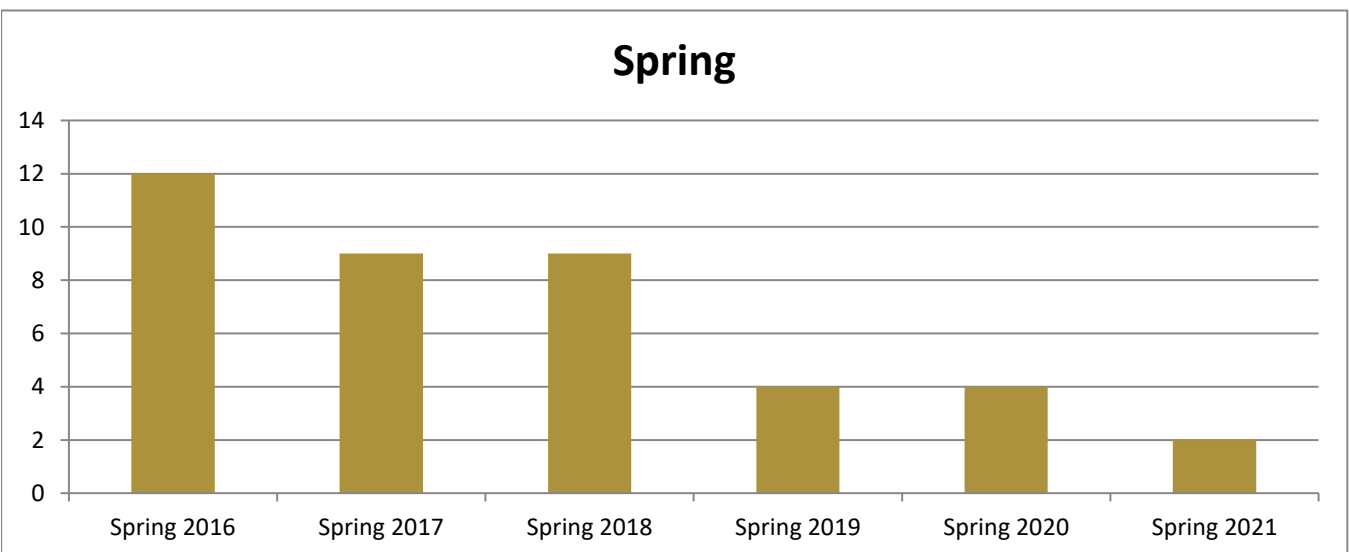

SMSU Computer Science Program Data

Enrolled Minors

Academic Years 2015-16 to 2020-21

Using Fall Semester Data (Fall 2015 to Fall 2020) for Term Specific measures

Enrolled by AY & Term	2016	2017	2018	2019	2020	2021
Fall	7	12	10	5	7	3
Spring	12	9	9	4	4	2
Summer	3	4	2	2	1	1
Grand Total	22	25	21	11	12	6

SMSU Computer Science Program Data

Enrolled Minors

Academic Years 2015-16 to 2020-21

Using Fall Semester Data (Fall 2015 to Fall 2020) for Term Specific measures

By Gender	Fall 2015	Fall 2016	Fall 2017	Fall 2018	Fall 2019	Fall 2020
Female	1	2	3	3	3	
Male	6	10	7	2	4	3
Grand Total	7	12	10	5	7	3