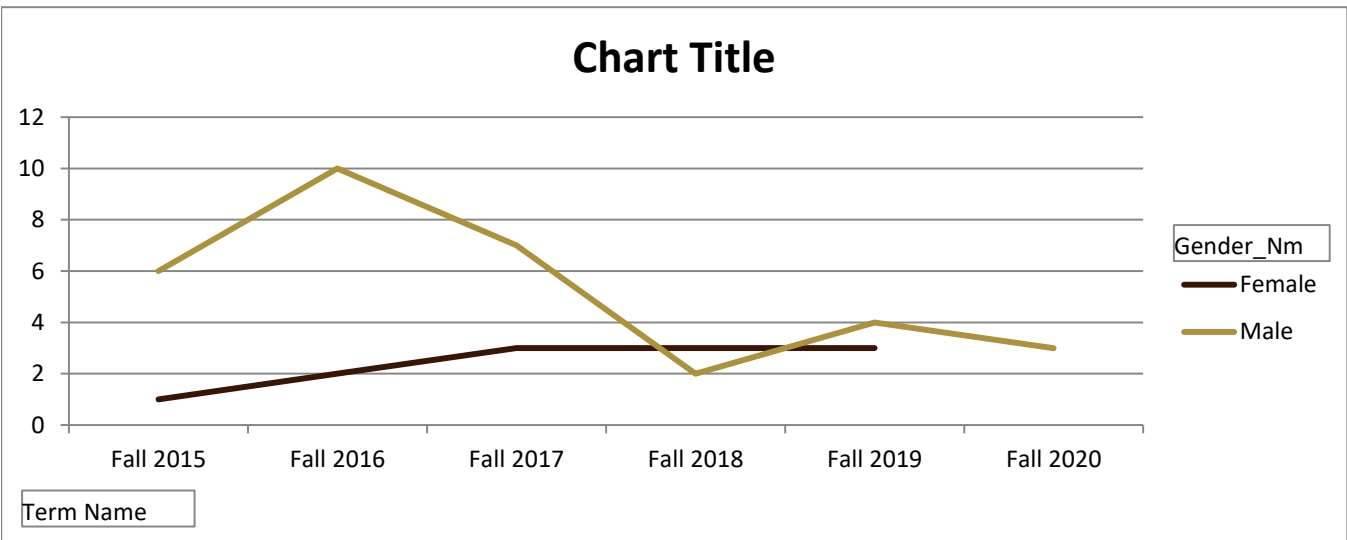

SMSU Computer Science Program Data

Enrolled Minors

Academic Years 2015-16 to 2020-21

Using Fall Semester Data (Fall 2015 to Fall 2020) for Term Specific measures

Enrolled by AY & Term	2016	2017	2018	2019	2020	2021
Fall	7	12	10	5	7	3
Spring	12	9	9	4	4	2
Summer	3	4	2	2	1	1
Grand Total	22	25	21	11	12	6

SMSU Computer Science Program Data

Enrolled Minors

Academic Years 2015-16 to 2020-21

Using Fall Semester Data (Fall 2015 to Fall 2020) for Term Specific measures

By Gender	Fall 2015	Fall 2016	Fall 2017	Fall 2018	Fall 2019	Fall 2020
Female	1	2	3	3	3	
Male	6	10	7	2	4	3
Grand Total	7	12	10	5	7	3