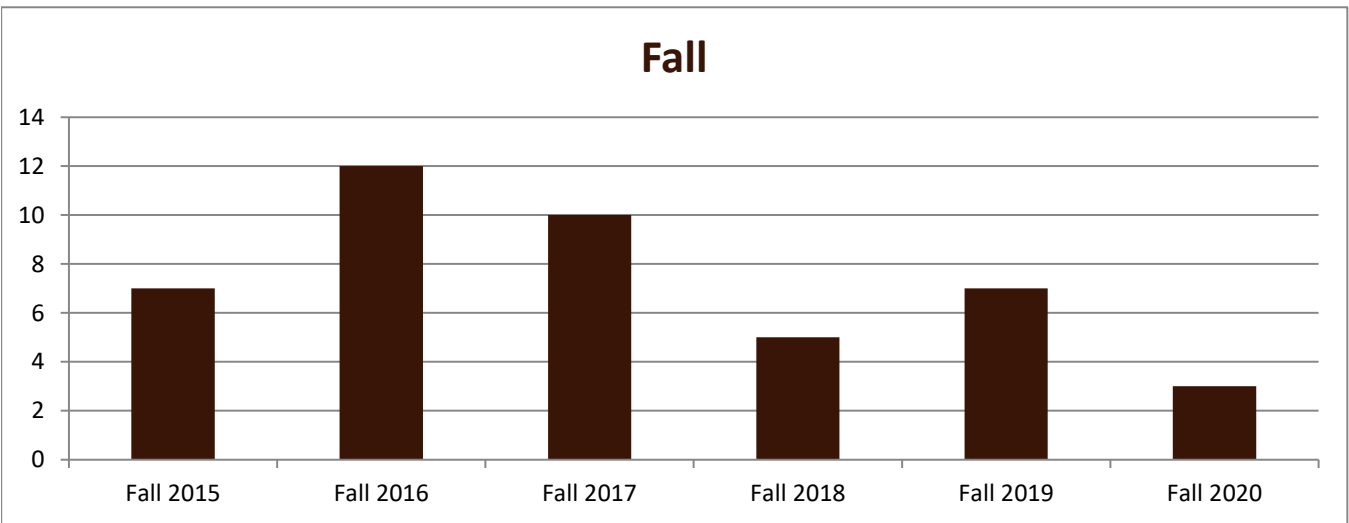

SMSU Computer Science Program Data

Enrolled Minors

Academic Years 2015-16 to 2020-21

Using Fall Semester Data (Fall 2015 to Fall 2020) for Term Specific measures

Enrolled by AY & Term	2016	2017	2018	2019	2020	2021
Fall	7	12	10	5	7	3
Spring	12	9	9	4	4	2
Summer	3	4	2	2	1	1
Grand Total	22	25	21	11	12	6

SMSU Computer Science Program Data

Enrolled Minors

Academic Years 2015-16 to 2020-21

Using Fall Semester Data (Fall 2015 to Fall 2020) for Term Specific measures

By Gender	Fall 2015	Fall 2016	Fall 2017	Fall 2018	Fall 2019	Fall 2020
Female	1	2	3	3	3	
Male	6	10	7	2	4	3
Grand Total	7	12	10	5	7	3