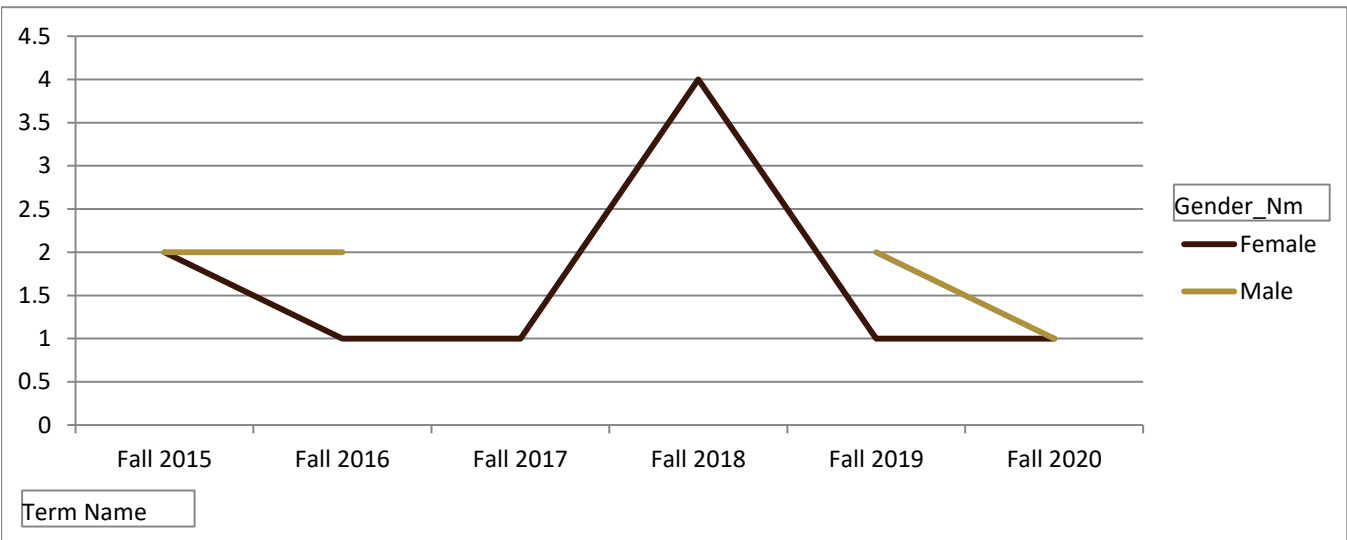

SMSU History Program Data

Enrolled Minors

Academic Years 2015-16 to 2020-21

Using Fall Semester Data (Fall 2015 to Fall 2020) for Term Specific measures

Enrolled by AY & Term		2016	2017	2018	2019	2020	2021
Fall		4	3	1	4	3	2
Spring		5	5	3	2	2	3
Summer		1	2	1		1	1
Grand Total		10	10	5	6	6	6

SMSU History Program Data

Enrolled Minors

Academic Years 2015-16 to 2020-21

Using Fall Semester Data (Fall 2015 to Fall 2020) for Term Specific measures

By Gender	Fall 2015	Fall 2016	Fall 2017	Fall 2018	Fall 2019	Fall 2020
Female	2	1	1	4	1	1
Male	2	2			2	1
Grand Total	4	3	1	4	3	2

SMSU History Program Data

Enrolled Minors

Academic Years 2015-16 to 2020-21

Using Fall Semester Data (Fall 2015 to Fall 2020) for Term Specific measures

By Class Level	Fall 2015	Fall 2016	Fall 2017	Fall 2018	Fall 2019	Fall 2020
1 - Freshmen				2		
2 - Sophomore		1		1	2	
3 - Junior	1	1	1		1	1
4 - Senior	3	1		1		1
Grand Total	4	3	1	4	3	2