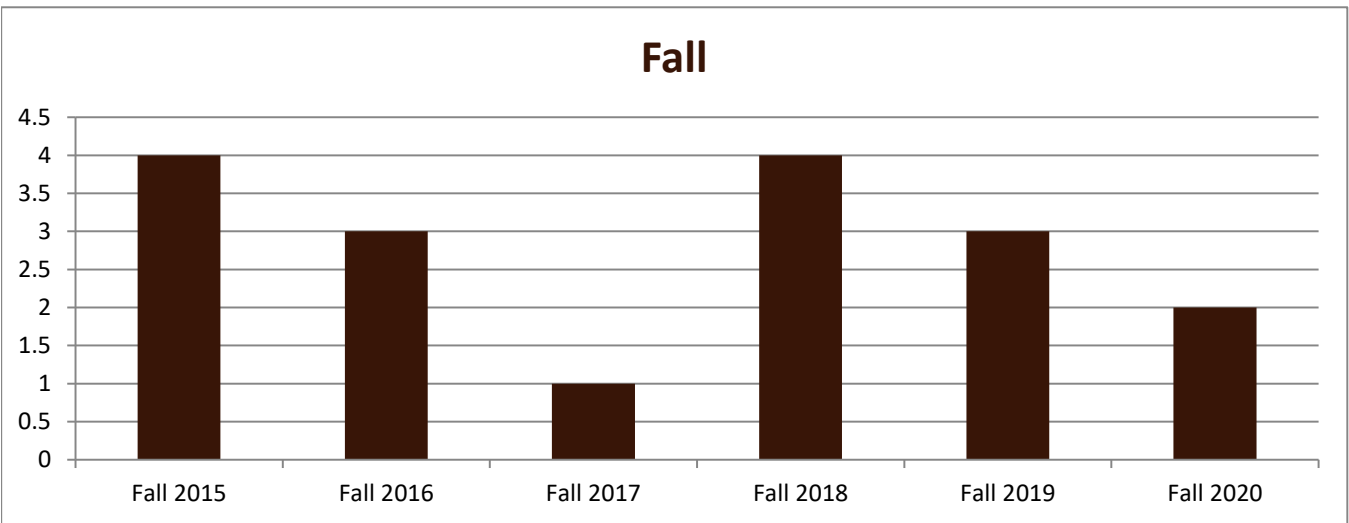

SMSU History Program Data

Enrolled Minors

Academic Years 2015-16 to 2020-21

Using Fall Semester Data (Fall 2015 to Fall 2020) for Term Specific measures

Enrolled by AY & Term		2016	2017	2018	2019	2020	2021
Fall		4	3	1	4	3	2
Spring		5	5	3	2	2	3
Summer		1	2	1		1	1
Grand Total		10	10	5	6	6	6

SMSU History Program Data

Enrolled Minors

Academic Years 2015-16 to 2020-21

Using Fall Semester Data (Fall 2015 to Fall 2020) for Term Specific measures

By Gender	Fall 2015	Fall 2016	Fall 2017	Fall 2018	Fall 2019	Fall 2020
Female	2	1	1	4	1	1
Male	2	2			2	1
Grand Total	4	3	1	4	3	2