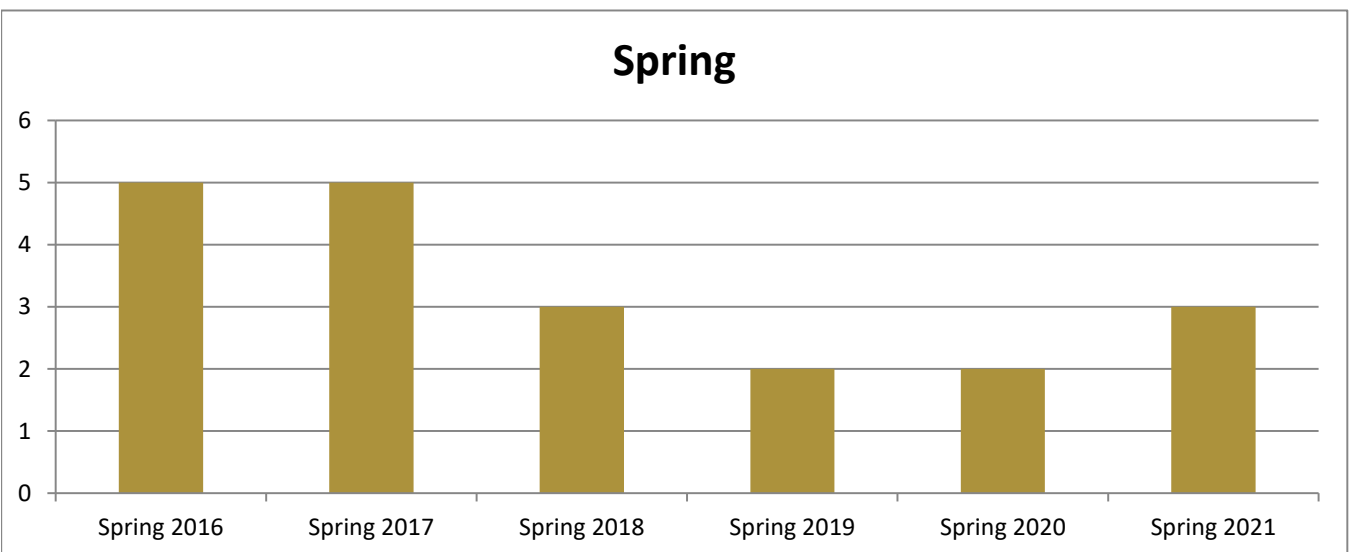

SMSU History Program Data

Enrolled Minors

Academic Years 2015-16 to 2020-21

Using Fall Semester Data (Fall 2015 to Fall 2020) for Term Specific measures

Enrolled by AY & Term		2016	2017	2018	2019	2020	2021
Fall		4	3	1	4	3	2
Spring		5	5	3	2	2	3
Summer		1	2	1		1	1
Grand Total		10	10	5	6	6	6

SMSU History Program Data

Enrolled Minors

Academic Years 2015-16 to 2020-21

Using Fall Semester Data (Fall 2015 to Fall 2020) for Term Specific measures

By Gender	Fall 2015	Fall 2016	Fall 2017	Fall 2018	Fall 2019	Fall 2020
Female	2	1	1	4	1	1
Male	2	2			2	1
Grand Total	4	3	1	4	3	2