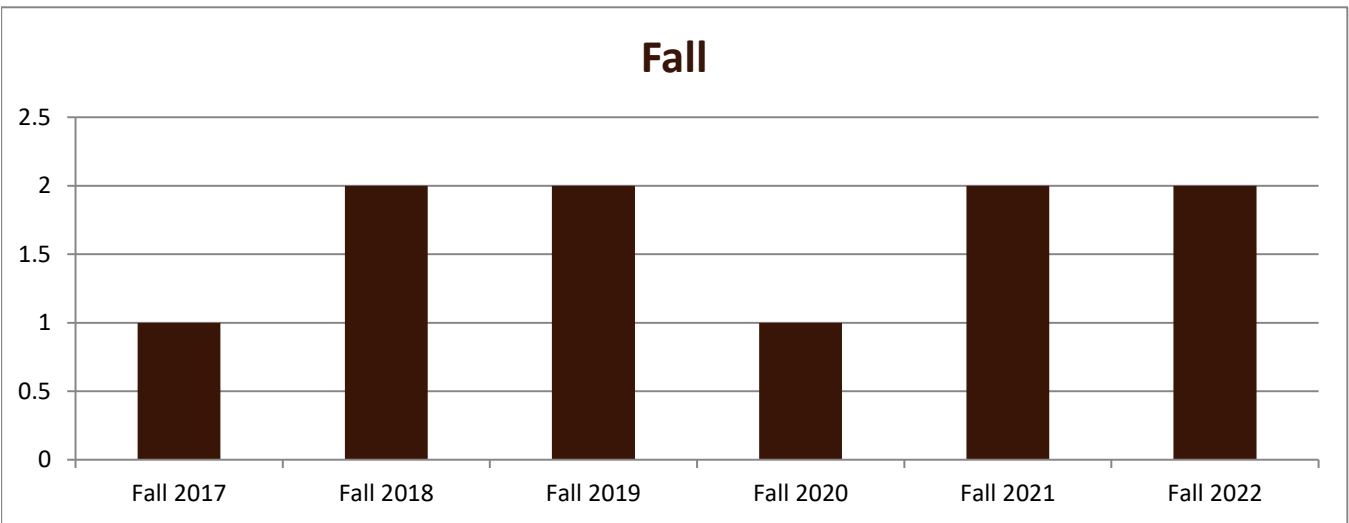

# SMSU Literature Program Data

## Enrolled Minors

Academic Years 2017-18 to 2022-23

Using Fall Semester Data (Fall 2017 to Fall 2022) for Term Specific measures

Enrolled by AY & Term		2018	2019	2020	2021	2022	2023
Fall		1	2	2	1	2	2
Spring			2	2	1	1	3
Summer					1		
<b>Grand Total</b>		<b>1</b>	<b>4</b>	<b>4</b>	<b>3</b>	<b>3</b>	<b>5</b>