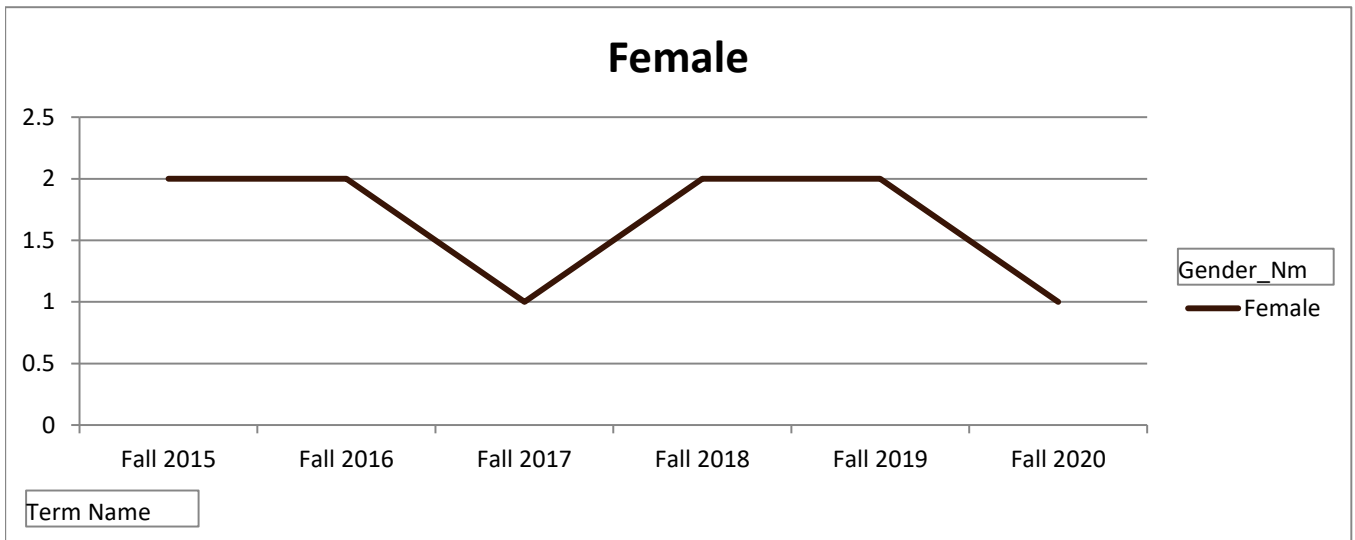

SMSU Literature Program Data

Enrolled Minors

Academic Years 2015-16 to 2020-21

Using Fall Semester Data (Fall 2015 to Fall 2020) for Term Specific measures

| Enrolled by AY & Term | 2016 | 2017 | 2018 | 2019 | 2020 | 2021 |
|-----------------------|----------|----------|----------|----------|----------|----------|
| Fall | 2 | 2 | 1 | 2 | 2 | 1 |
| Spring | 1 | 1 | | 2 | 2 | 1 |
| Summer | | | | | | 1 |
| Grand Total | 3 | 3 | 1 | 4 | 4 | 3 |

SMSU Literature Program Data

Enrolled Minors

Academic Years 2015-16 to 2020-21

Using Fall Semester Data (Fall 2015 to Fall 2020) for Term Specific measures

| By Gender | Fall 2015 | Fall 2016 | Fall 2017 | Fall 2018 | Fall 2019 | Fall 2020 |
|--------------------|-----------|-----------|-----------|-----------|-----------|-----------|
| Female | 2 | 2 | 1 | 2 | 2 | 1 |
| Grand Total | 2 | 2 | 1 | 2 | 2 | 1 |

SMSU Literature Program Data

Enrolled Minors

Academic Years 2015-16 to 2020-21

Using Fall Semester Data (Fall 2015 to Fall 2020) for Term Specific measures

| By Class Level | Fall 2015 | Fall 2016 | Fall 2017 | Fall 2018 | Fall 2019 | Fall 2020 |
|--------------------|-----------|-----------|-----------|-----------|-----------|-----------|
| 2 - Sophomore | 2 | 1 | | 1 | | |
| 3 - Junior | | | | | 1 | |
| 4 - Senior | | 1 | 1 | 1 | 1 | 1 |
| Grand Total | 2 | 2 | 1 | 2 | 2 | 1 |