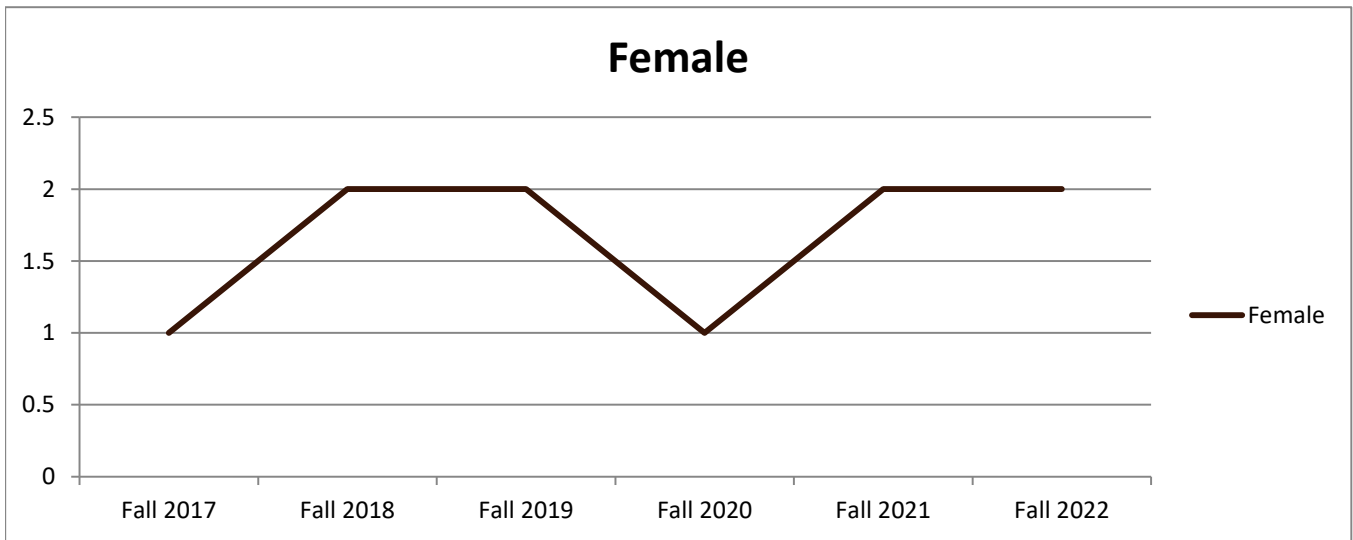

## Enrolled Minors

Academic Years 2017-18 to 2022-23

Using Fall Semester Data (Fall 2017 to Fall 2022) for Term Specific measures

Enrolled by AY & Term		2018	2019	2020	2021	2022	2023
Fall		1	2	2	1	2	2
Spring			2	2	1	1	3
Summer					1		
<b>Grand Total</b>		<b>1</b>	<b>4</b>	<b>4</b>	<b>3</b>	<b>3</b>	<b>5</b>

# SMSU Literature Program Data

## Enrolled Minors

Academic Years 2017-18 to 2022-23

Using Fall Semester Data (Fall 2017 to Fall 2022) for Term Specific measures

By Gender	Fall 2017	Fall 2018	Fall 2019	Fall 2020	Fall 2021	Fall 2022
Female	1	2	2	1	2	2
<b>Grand Total</b>	<b>1</b>	<b>2</b>	<b>2</b>	<b>1</b>	<b>2</b>	<b>2</b>