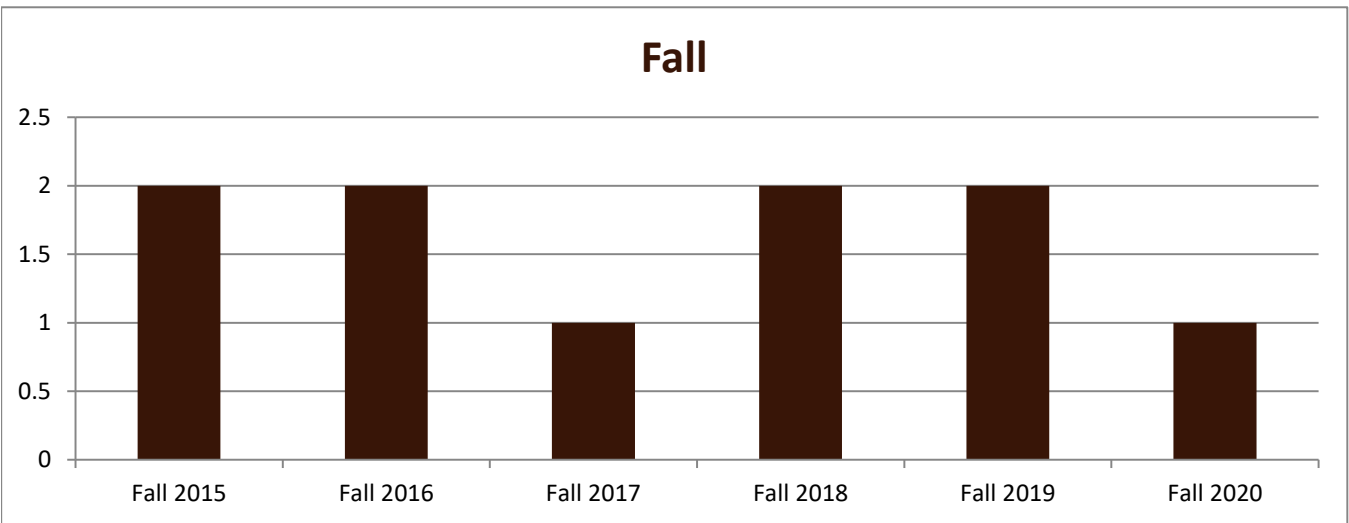

SMSU Literature Program Data

Enrolled Minors

Academic Years 2015-16 to 2020-21

Using Fall Semester Data (Fall 2015 to Fall 2020) for Term Specific measures

| Enrolled by AY & Term | 2016 | 2017 | 2018 | 2019 | 2020 | 2021 |
|-----------------------|----------|----------|----------|----------|----------|----------|
| Fall | 2 | 2 | 1 | 2 | 2 | 1 |
| Spring | 1 | 1 | | 2 | 2 | 1 |
| Summer | | | | | | 1 |
| Grand Total | 3 | 3 | 1 | 4 | 4 | 3 |

SMSU Literature Program Data

Enrolled Minors

Academic Years 2015-16 to 2020-21

Using Fall Semester Data (Fall 2015 to Fall 2020) for Term Specific measures

| By Gender | Fall 2015 | Fall 2016 | Fall 2017 | Fall 2018 | Fall 2019 | Fall 2020 |
|--------------------|-----------|-----------|-----------|-----------|-----------|-----------|
| Female | 2 | 2 | 1 | 2 | 2 | 1 |
| Grand Total | 2 | 2 | 1 | 2 | 2 | 1 |