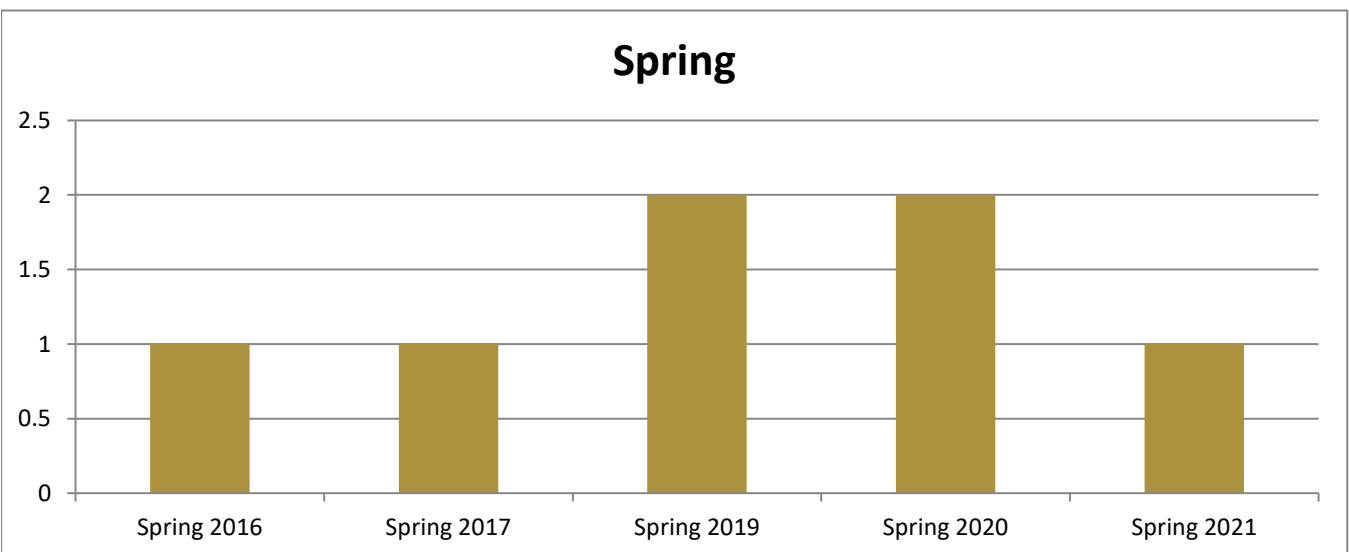

SMSU Literature Program Data

Enrolled Minors

Academic Years 2015-16 to 2020-21

Using Fall Semester Data (Fall 2015 to Fall 2020) for Term Specific measures

| Enrolled by AY & Term | 2016 | 2017 | 2018 | 2019 | 2020 | 2021 |
|-----------------------|----------|----------|----------|----------|----------|----------|
| Fall | 2 | 2 | 1 | 2 | 2 | 1 |
| Spring | 1 | 1 | | 2 | 2 | 1 |
| Summer | | | | | | 1 |
| Grand Total | 3 | 3 | 1 | 4 | 4 | 3 |

SMSU Literature Program Data

Enrolled Minors

Academic Years 2015-16 to 2020-21

Using Fall Semester Data (Fall 2015 to Fall 2020) for Term Specific measures

| By Gender | Fall 2015 | Fall 2016 | Fall 2017 | Fall 2018 | Fall 2019 | Fall 2020 |
|--------------------|-----------|-----------|-----------|-----------|-----------|-----------|
| Female | 2 | 2 | 1 | 2 | 2 | 1 |
| Grand Total | 2 | 2 | 1 | 2 | 2 | 1 |