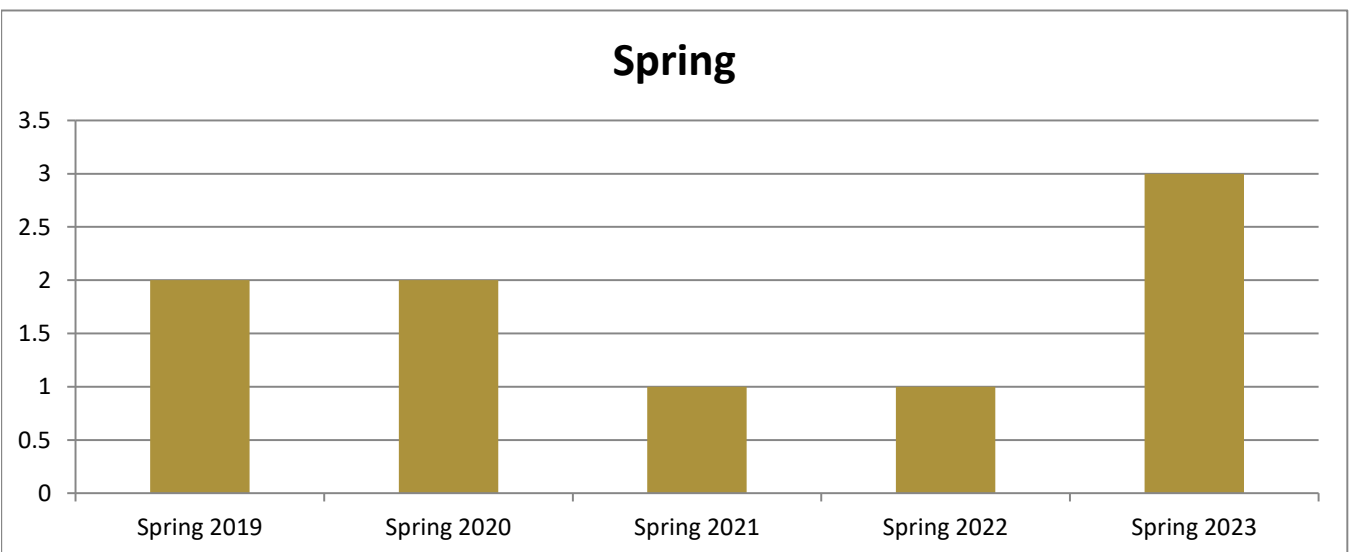

# SMSU Literature Program Data

## Enrolled Minors

Academic Years 2017-18 to 2022-23

Using Fall Semester Data (Fall 2017 to Fall 2022) for Term Specific measures

Enrolled by AY & Term		2018	2019	2020	2021	2022	2023
Fall		1	2	2	1	2	2
Spring			2	2	1	1	3
Summer					1		
<b>Grand Total</b>		<b>1</b>	<b>4</b>	<b>4</b>	<b>3</b>	<b>3</b>	<b>5</b>