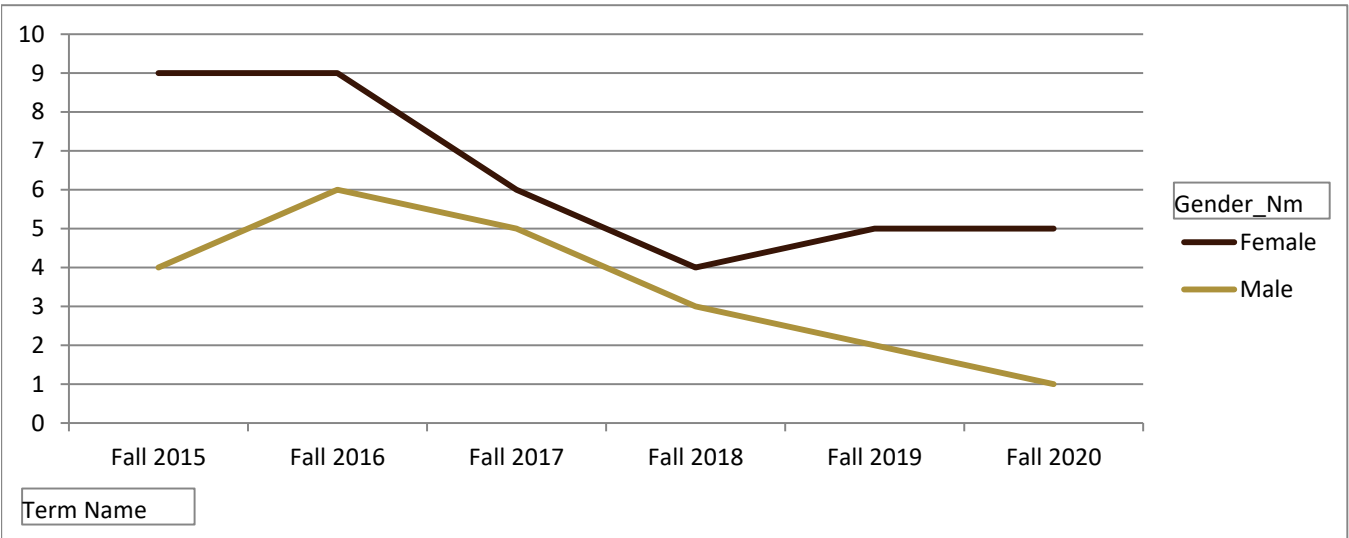

## Enrolled Minors

Academic Years 2015-16 to 2020-21

Using Fall Semester Data (Fall 2015 to Fall 2020) for Term Specific measures

Enrolled by AY & Term	2016	2017	2018	2019	2020	2021
Fall	13	15	11	7	7	6
Spring	14	15	5	8	7	4
Summer	2	2	3	2	1	1
<b>Grand Total</b>	<b>29</b>	<b>32</b>	<b>19</b>	<b>17</b>	<b>15</b>	<b>11</b>

# SMSU Music Program Data

## Enrolled Minors

Academic Years 2015-16 to 2020-21

Using Fall Semester Data (Fall 2015 to Fall 2020) for Term Specific measures

By Gender		Fall 2015	Fall 2016	Fall 2017	Fall 2018	Fall 2019	Fall 2020
Female		9	9	6	4	5	5
Male		4	6	5	3	2	1
<b>Grand Total</b>		<b>13</b>	<b>15</b>	<b>11</b>	<b>7</b>	<b>7</b>	<b>6</b>