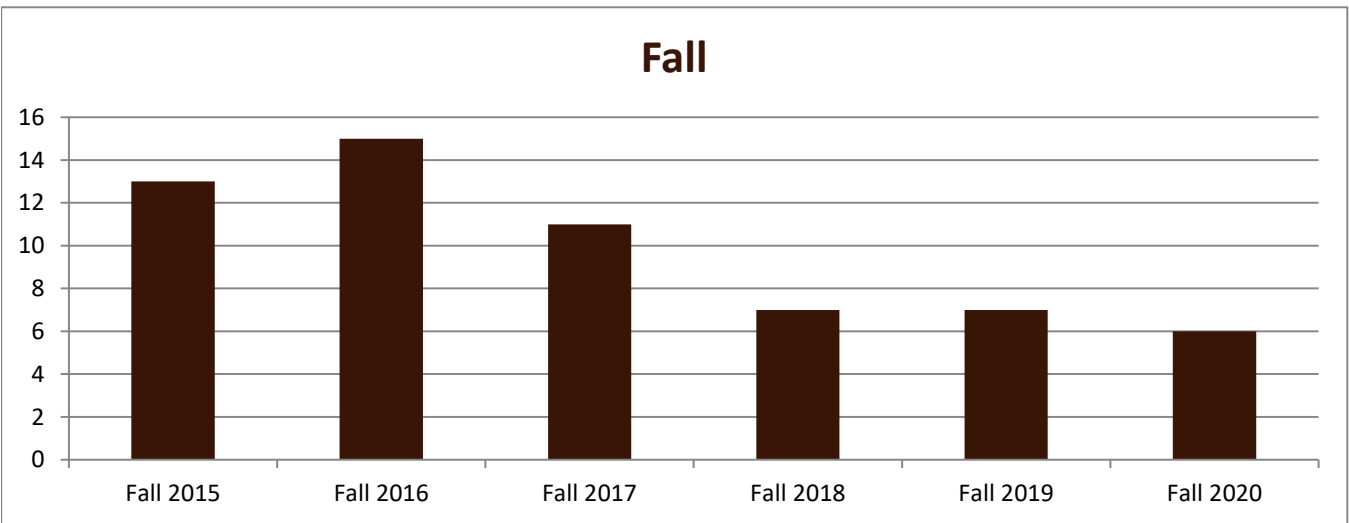

# SMSU Music Program Data

## Enrolled Minors

Academic Years 2015-16 to 2020-21

Using Fall Semester Data (Fall 2015 to Fall 2020) for Term Specific measures

Enrolled by AY & Term	2016	2017	2018	2019	2020	2021
Fall	13	15	11	7	7	6
Spring	14	15	5	8	7	4
Summer	2	2	3	2	1	1
<b>Grand Total</b>	<b>29</b>	<b>32</b>	<b>19</b>	<b>17</b>	<b>15</b>	<b>11</b>