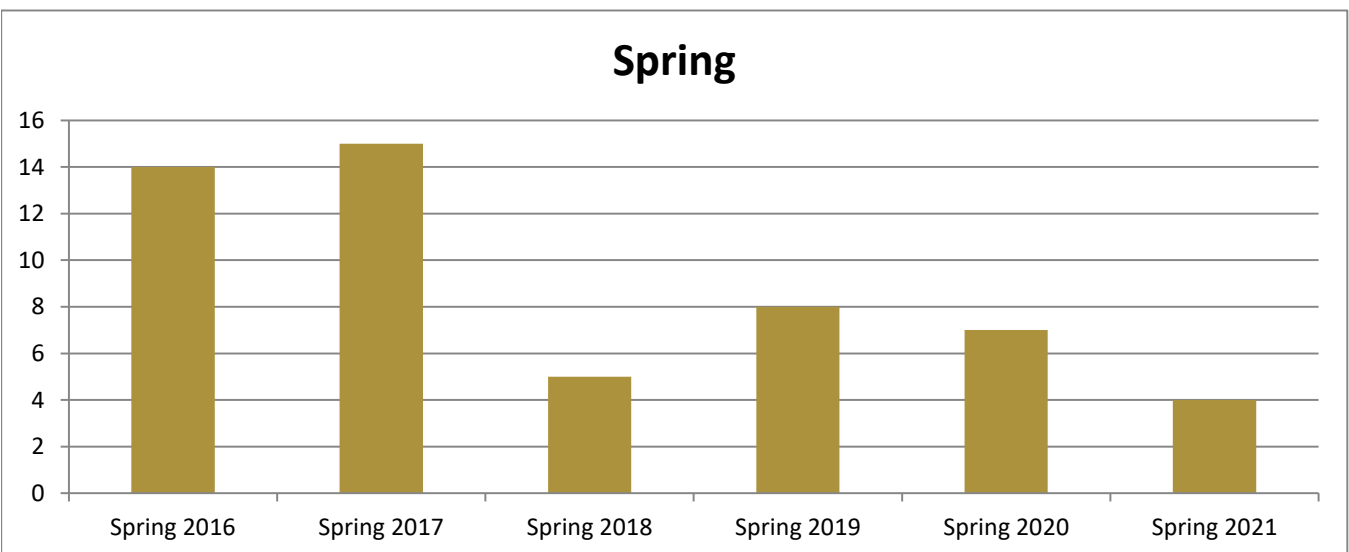

# SMSU Music Program Data

## Enrolled Minors

Academic Years 2015-16 to 2020-21

Using Fall Semester Data (Fall 2015 to Fall 2020) for Term Specific measures

Enrolled by AY & Term	2016	2017	2018	2019	2020	2021
Fall	13	15	11	7	7	6
Spring	14	15	5	8	7	4
Summer	2	2	3	2	1	1
<b>Grand Total</b>	<b>29</b>	<b>32</b>	<b>19</b>	<b>17</b>	<b>15</b>	<b>11</b>