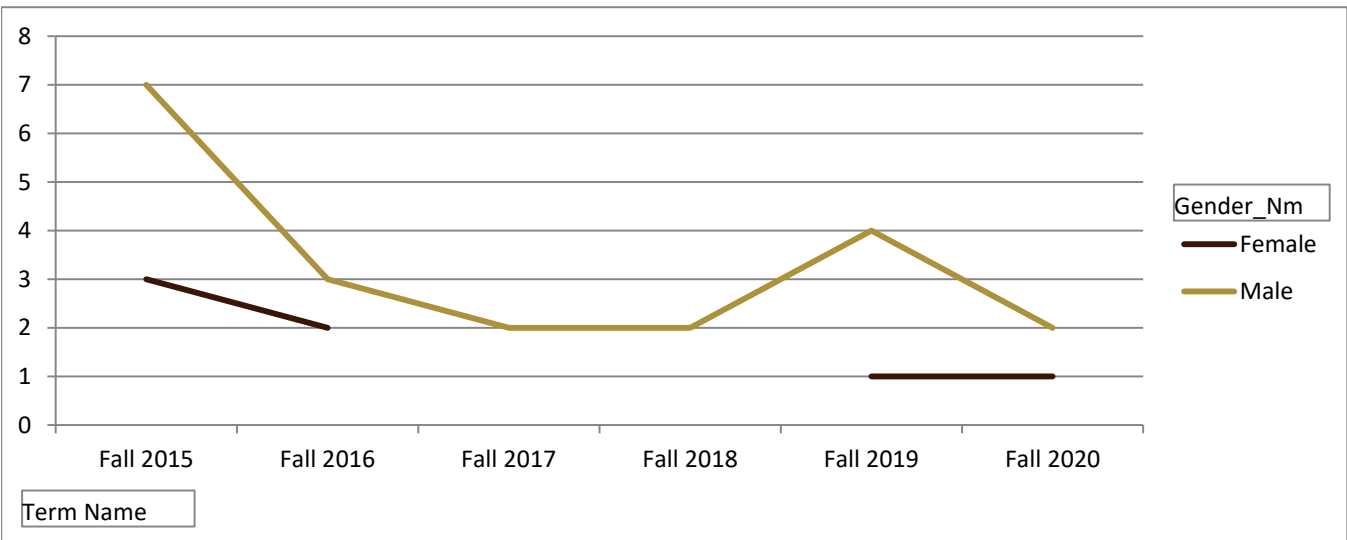

SMSU Public Administration Program Data

Enrolled Minors

Academic Years 2015-16 to 2020-21

Using Fall Semester Data (Fall 2015 to Fall 2020) for Term Specific measures

Enrolled by AY & Term	2016	2017	2018	2019	2020	2021
Fall	10	5	2	2	5	3
Spring	11	3	1	3	5	5
Summer	2	1	1	1		2
Grand Total	23	9	4	6	10	10

SMSU Public Administration Program Data

Enrolled Minors

Academic Years 2015-16 to 2020-21

Using Fall Semester Data (Fall 2015 to Fall 2020) for Term Specific measures

By Gender		Fall 2015	Fall 2016	Fall 2017	Fall 2018	Fall 2019	Fall 2020
Female		3	2			1	1
Male		7	3	2	2	4	2
Grand Total		10	5	2	2	5	3

SMSU Public Administration Program Data

Enrolled Minors

Academic Years 2015-16 to 2020-21

Using Fall Semester Data (Fall 2015 to Fall 2020) for Term Specific measures

By Class Level	Fall 2015	Fall 2016	Fall 2017	Fall 2018	Fall 2019	Fall 2020
2 - Sophomore	1	1	1			
3 - Junior	1	1	1	1	3	1
4 - Senior	8	3		1	2	2
Grand Total	10	5	2	2	5	3