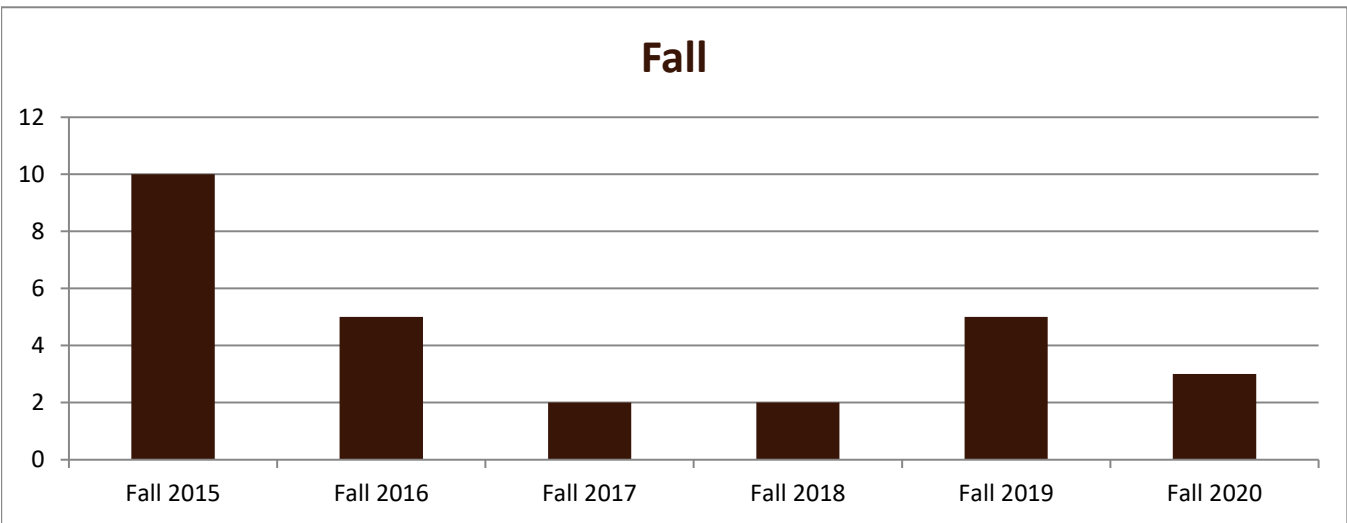

SMSU Public Administration Program Data

Enrolled Minors

Academic Years 2015-16 to 2020-21

Using Fall Semester Data (Fall 2015 to Fall 2020) for Term Specific measures

Enrolled by AY & Term	2016	2017	2018	2019	2020	2021
Fall	10	5	2	2	5	3
Spring	11	3	1	3	5	5
Summer	2	1	1	1		2
Grand Total	23	9	4	6	10	10

SMSU Public Administration Program Data

Enrolled Minors

Academic Years 2015-16 to 2020-21

Using Fall Semester Data (Fall 2015 to Fall 2020) for Term Specific measures

By Gender		Fall 2015	Fall 2016	Fall 2017	Fall 2018	Fall 2019	Fall 2020
Female		3	2			1	1
Male		7	3	2	2	4	2
Grand Total		10	5	2	2	5	3