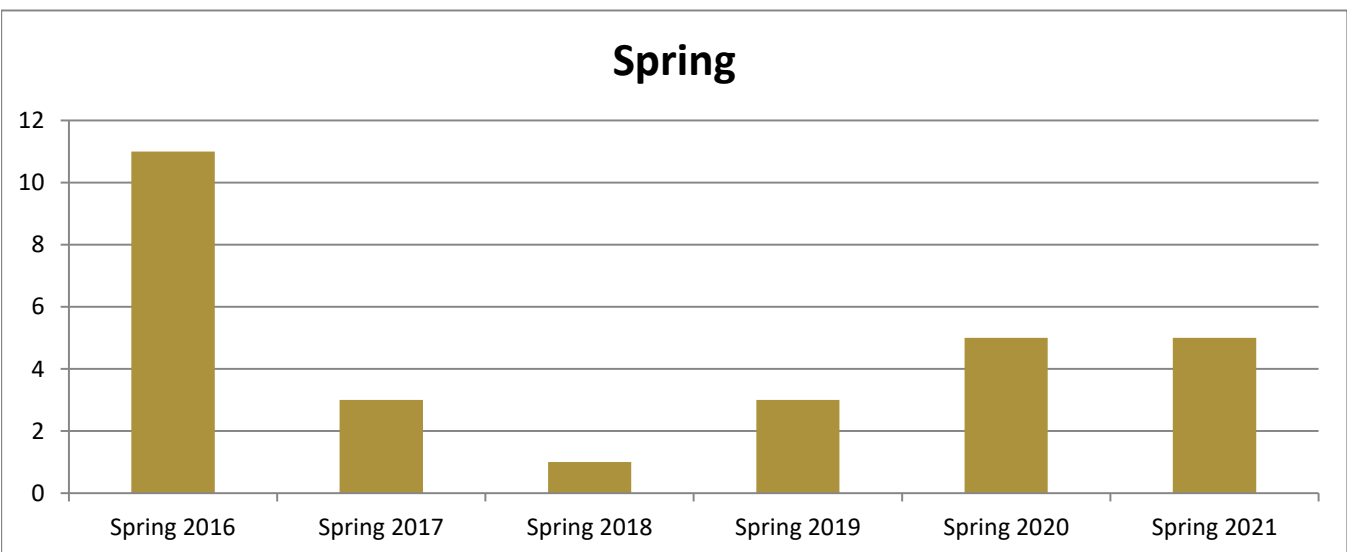

SMSU Public Administration Program Data

Enrolled Minors

Academic Years 2015-16 to 2020-21

Using Fall Semester Data (Fall 2015 to Fall 2020) for Term Specific measures

Enrolled by AY & Term	2016	2017	2018	2019	2020	2021
Fall	10	5	2	2	5	3
Spring	11	3	1	3	5	5
Summer	2	1	1	1		2
Grand Total	23	9	4	6	10	10

SMSU Public Administration Program Data

Enrolled Minors

Academic Years 2015-16 to 2020-21

Using Fall Semester Data (Fall 2015 to Fall 2020) for Term Specific measures

By Gender		Fall 2015	Fall 2016	Fall 2017	Fall 2018	Fall 2019	Fall 2020
Female		3	2			1	1
Male		7	3	2	2	4	2
Grand Total		10	5	2	2	5	3