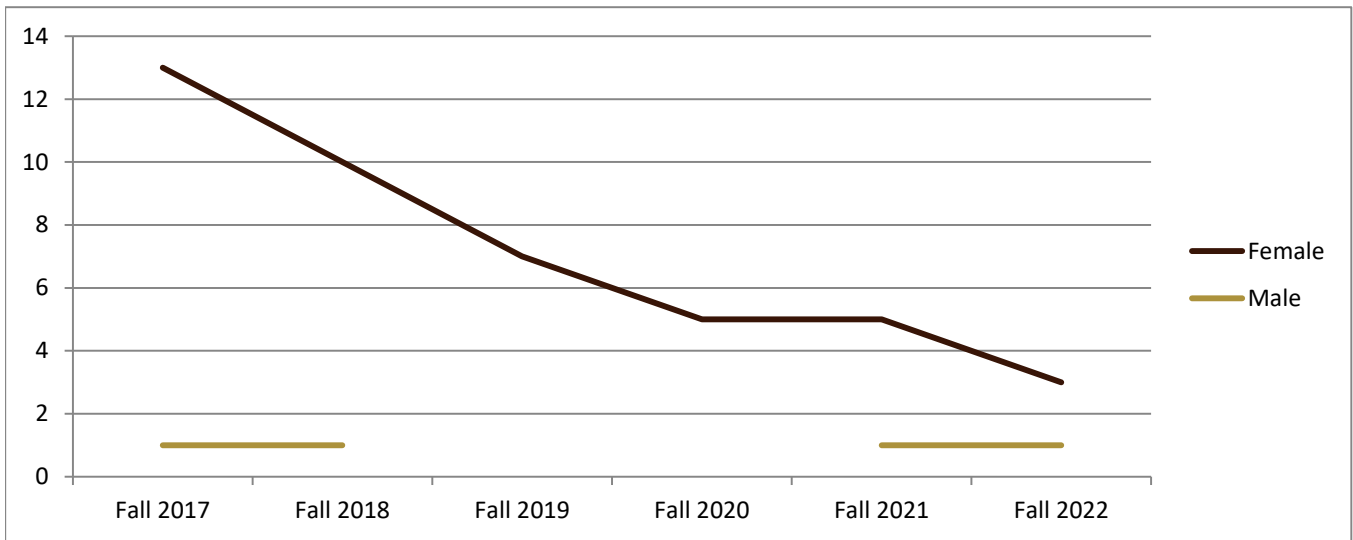

SMSU Reading Program Data

Enrolled Minors

Academic Years 2017-18 to 2022-23

Using Fall Semester Data (Fall 2017 to Fall 2022) for Term Specific measures

Enrolled by AY & Term	2018	2019	2020	2021	2022	2023
Fall	14	11	7	5	6	4
Spring	13	9	6	10	4	6
Summer	4	8	2	3	2	2
Grand Total	31	28	15	18	12	12

SMSU Reading Program Data

Enrolled Minors

Academic Years 2017-18 to 2022-23

Using Fall Semester Data (Fall 2017 to Fall 2022) for Term Specific measures

By Gender	Fall 2017	Fall 2018	Fall 2019	Fall 2020	Fall 2021	Fall 2022
Female	13	10	7	5	5	3
Male	1	1			1	1
Grand Total	14	11	7	5	6	4

SMSU Reading Program Data

Enrolled Minors

Academic Years 2017-18 to 2022-23

Using Fall Semester Data (Fall 2017 to Fall 2022) for Term Specific measures

By Class Level	Fall 2017	Fall 2018	Fall 2019	Fall 2020	Fall 2021	Fall 2022
1 - Freshmen					1	
2 - Sophomore	3	2	1		1	2
3 - Junior	3	2			2	
4 - Senior	7	6	6	4	1	2
5 - Previous Degree	1	1		1	1	
Grand Total	14	11	7	5	6	4