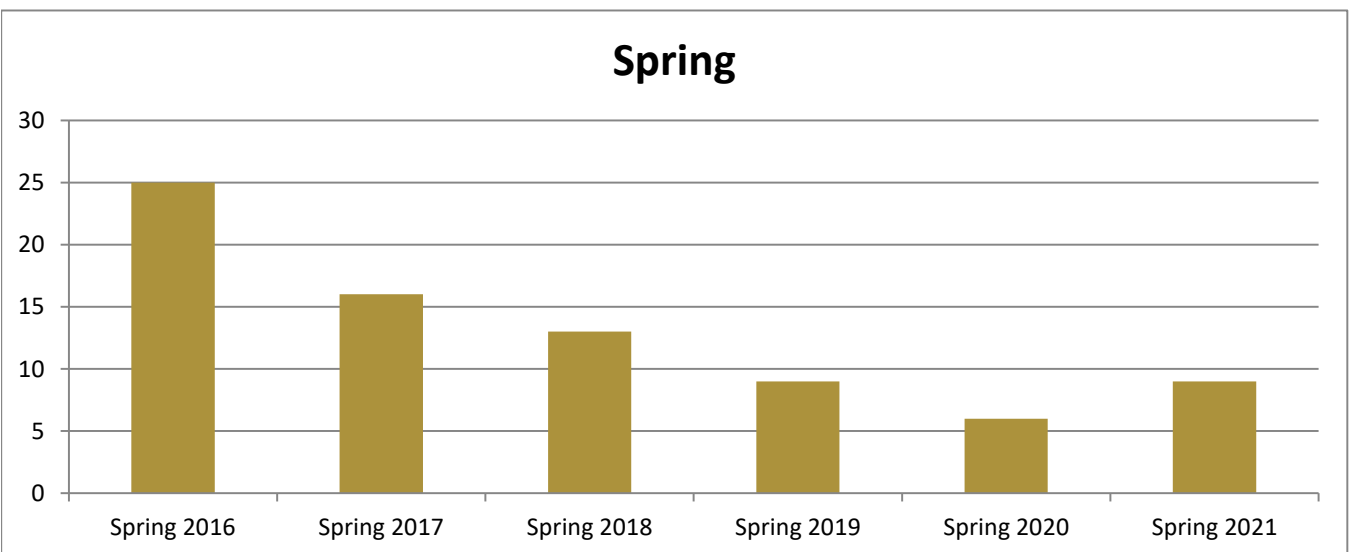

SMSU Reading Program Data

Enrolled Minors

Academic Years 2015-16 to 2020-21

Using Fall Semester Data (Fall 2015 to Fall 2020) for Term Specific measures

Enrolled by AY & Term	2016	2017	2018	2019	2020	2021
Fall	29	21	14	11	7	5
Spring	25	16	13	9	6	9
Summer	11	14	4	8	2	3
Grand Total	65	51	31	28	15	17

SMSU Reading Program Data

Enrolled Minors

Academic Years 2015-16 to 2020-21

Using Fall Semester Data (Fall 2015 to Fall 2020) for Term Specific measures

By Gender	Fall 2015	Fall 2016	Fall 2017	Fall 2018	Fall 2019	Fall 2020
Female	29	21	13	10	7	5
Male			1	1		
Grand Total	29	21	14	11	7	5