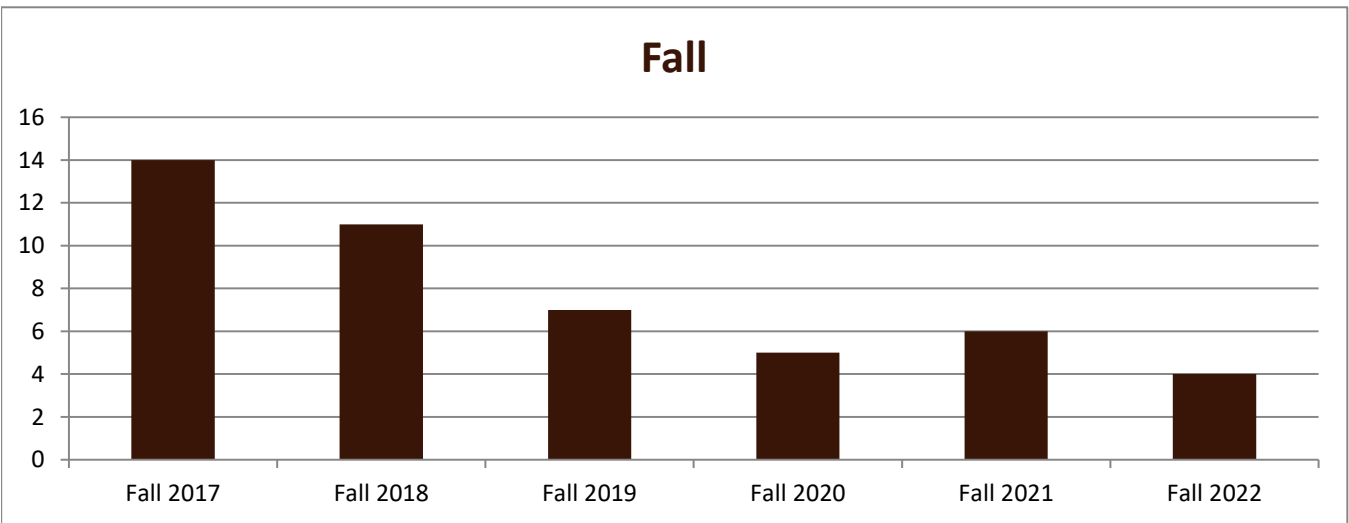

SMSU Reading Program Data

Enrolled Minors

Academic Years 2017-18 to 2022-23

Using Fall Semester Data (Fall 2017 to Fall 2022) for Term Specific measures

Enrolled by AY & Term	2018	2019	2020	2021	2022	2023
Fall	14	11	7	5	6	4
Spring	13	9	6	10	4	6
Summer	4	8	2	3	2	2
Grand Total	31	28	15	18	12	12

SMSU Reading Program Data

Enrolled Minors

Academic Years 2017-18 to 2022-23

Using Fall Semester Data (Fall 2017 to Fall 2022) for Term Specific measures

By Gender	Fall 2017	Fall 2018	Fall 2019	Fall 2020	Fall 2021	Fall 2022
Female	13	10	7	5	5	3
Male	1	1			1	1
Grand Total	14	11	7	5	6	4