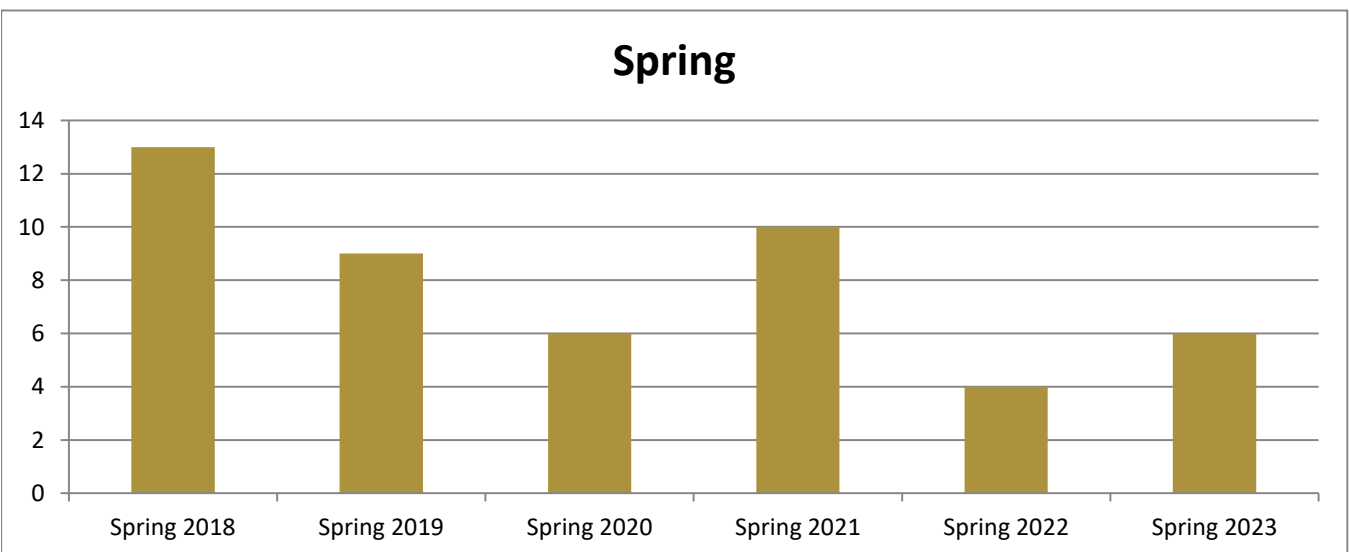

SMSU Reading Program Data

Enrolled Minors

Academic Years 2017-18 to 2022-23

Using Fall Semester Data (Fall 2017 to Fall 2022) for Term Specific measures

Enrolled by AY & Term	2018	2019	2020	2021	2022	2023
Fall	14	11	7	5	6	4
Spring	13	9	6	10	4	6
Summer	4	8	2	3	2	2
Grand Total	31	28	15	18	12	12

SMSU Reading Program Data

Enrolled Minors

Academic Years 2017-18 to 2022-23

Using Fall Semester Data (Fall 2017 to Fall 2022) for Term Specific measures

By Gender	Fall 2017	Fall 2018	Fall 2019	Fall 2020	Fall 2021	Fall 2022
Female	13	10	7	5	5	3
Male	1	1			1	1
Grand Total	14	11	7	5	6	4