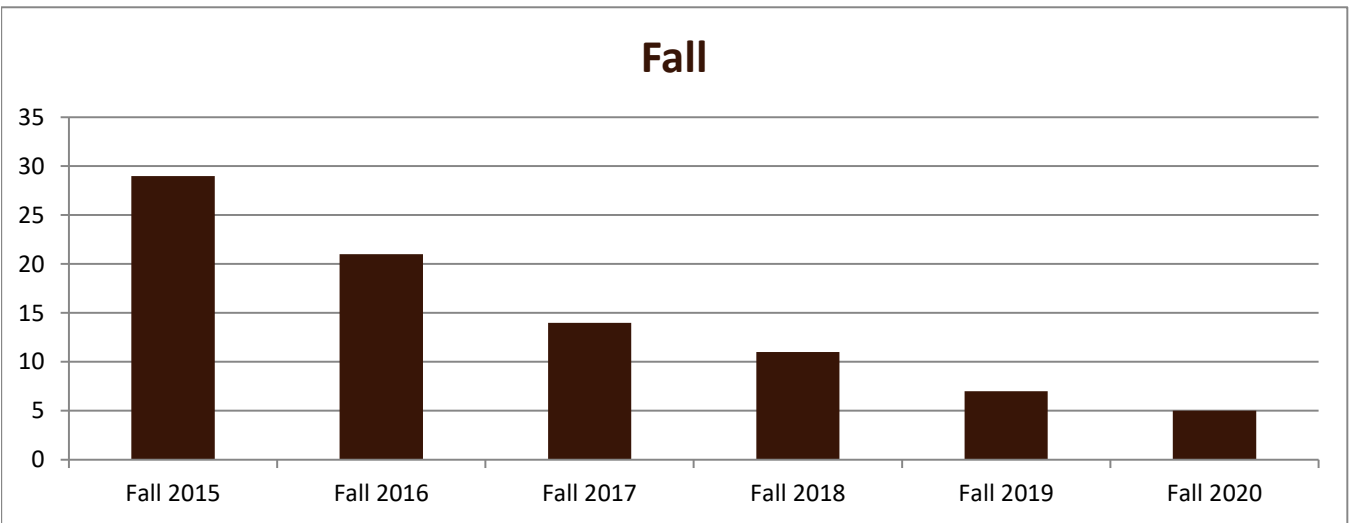

SMSU Reading Program Data

Enrolled Minors

Academic Years 2015-16 to 2020-21

Using Fall Semester Data (Fall 2015 to Fall 2020) for Term Specific measures

Enrolled by AY & Term	2016	2017	2018	2019	2020	2021
Fall	29	21	14	11	7	5
Spring	25	16	13	9	6	9
Summer	11	14	4	8	2	3
Grand Total	65	51	31	28	15	17

SMSU Reading Program Data

Enrolled Minors

Academic Years 2015-16 to 2020-21

Using Fall Semester Data (Fall 2015 to Fall 2020) for Term Specific measures

By Gender	Fall 2015	Fall 2016	Fall 2017	Fall 2018	Fall 2019	Fall 2020
Female	29	21	13	10	7	5
Male			1	1		
Grand Total	29	21	14	11	7	5