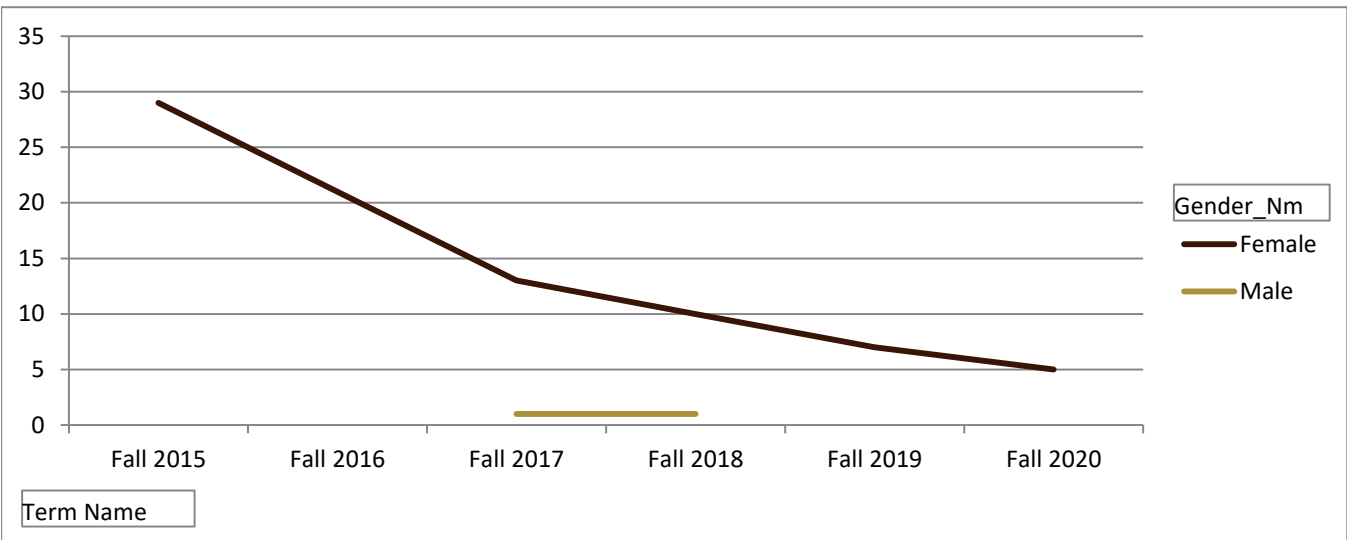

SMSU Reading Program Data

Enrolled Minors

Academic Years 2015-16 to 2020-21

Using Fall Semester Data (Fall 2015 to Fall 2020) for Term Specific measures

Enrolled by AY & Term	2016	2017	2018	2019	2020	2021
Fall	29	21	14	11	7	5
Spring	25	16	13	9	6	9
Summer	11	14	4	8	2	3
Grand Total	65	51	31	28	15	17

SMSU Reading Program Data

Enrolled Minors

Academic Years 2015-16 to 2020-21

Using Fall Semester Data (Fall 2015 to Fall 2020) for Term Specific measures

By Gender	Fall 2015	Fall 2016	Fall 2017	Fall 2018	Fall 2019	Fall 2020
Female	29	21	13	10	7	5
Male			1	1		
Grand Total	29	21	14	11	7	5