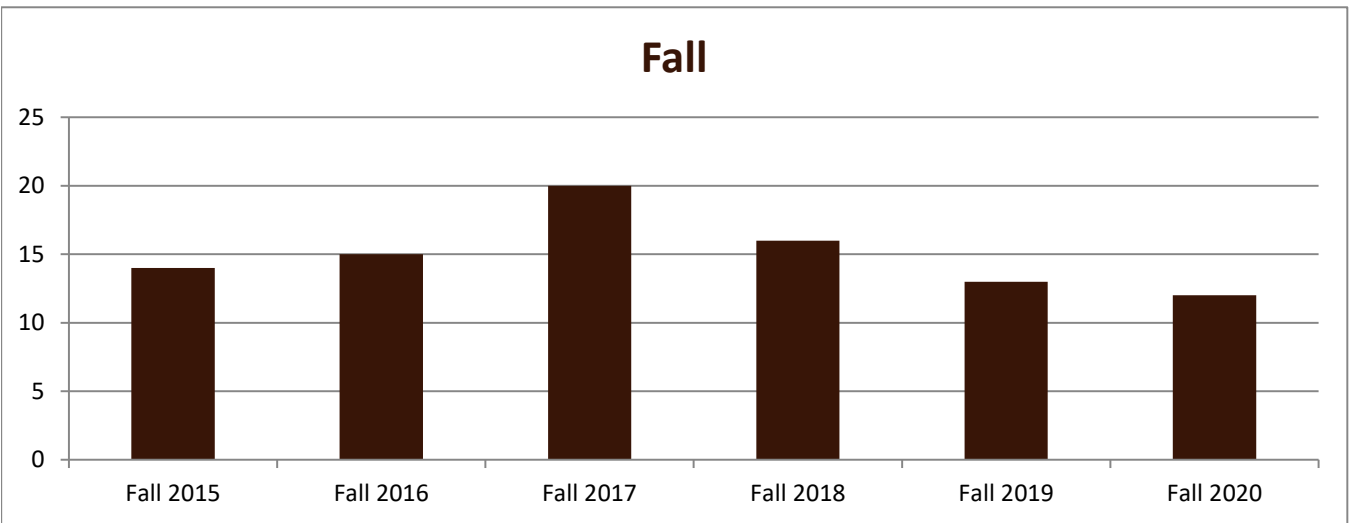

SMSU Sociology Program Data

Enrolled Minors

Academic Years 2015-16 to 2020-21

Using Fall Semester Data (Fall 2015 to Fall 2020) for Term Specific measures

Enrolled by AY & Term		2016	2017	2018	2019	2020	2021
Fall		14	15	20	16	13	12
Spring		14	22	23	19	11	17
Summer		3	4	4	5	5	3
Grand Total		31	41	47	40	29	32

SMSU Sociology Program Data

Enrolled Minors

Academic Years 2015-16 to 2020-21

Using Fall Semester Data (Fall 2015 to Fall 2020) for Term Specific measures

By Gender	Fall 2015	Fall 2016	Fall 2017	Fall 2018	Fall 2019	Fall 2020
Female	11	10	13	8	5	7
Male	3	5	7	8	8	5
Grand Total	14	15	20	16	13	12