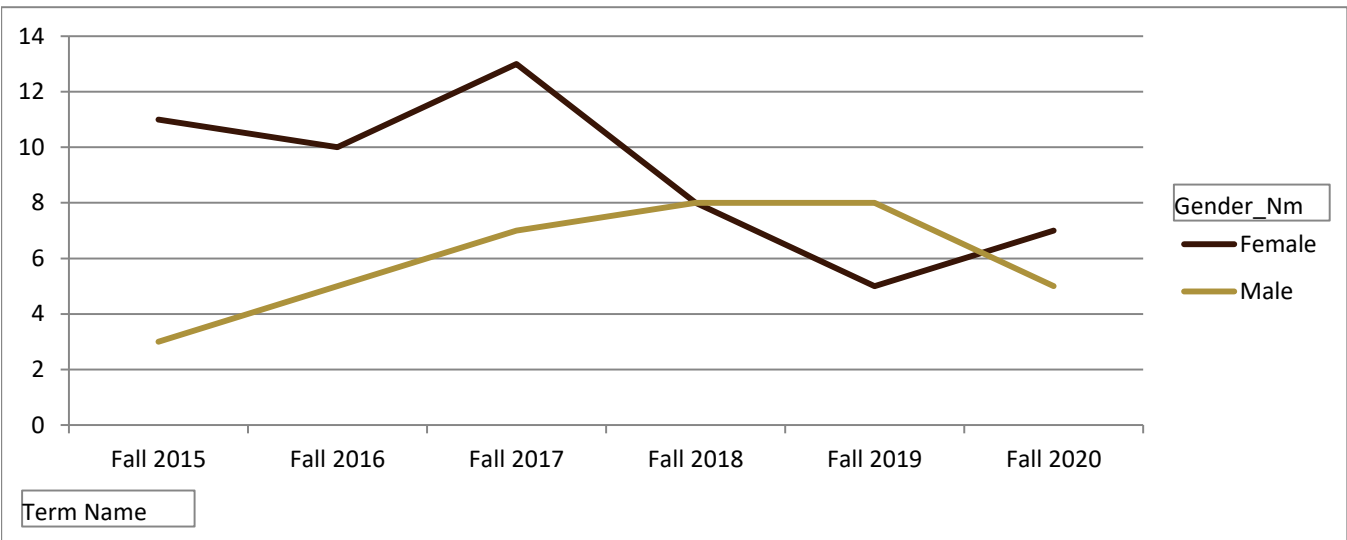

SMSU Sociology Program Data

Enrolled Minors

Academic Years 2015-16 to 2020-21

Using Fall Semester Data (Fall 2015 to Fall 2020) for Term Specific measures

Enrolled by AY & Term		2016	2017	2018	2019	2020	2021
Fall		14	15	20	16	13	12
Spring		14	22	23	19	11	17
Summer		3	4	4	5	5	3
Grand Total		31	41	47	40	29	32

SMSU Sociology Program Data

Enrolled Minors

Academic Years 2015-16 to 2020-21

Using Fall Semester Data (Fall 2015 to Fall 2020) for Term Specific measures

By Gender	Fall 2015	Fall 2016	Fall 2017	Fall 2018	Fall 2019	Fall 2020
Female	11	10	13	8	5	7
Male	3	5	7	8	8	5
Grand Total	14	15	20	16	13	12

SMSU Sociology Program Data

Enrolled Minors

Academic Years 2015-16 to 2020-21

Using Fall Semester Data (Fall 2015 to Fall 2020) for Term Specific measures

By Class Level	Fall 2015	Fall 2016	Fall 2017	Fall 2018	Fall 2019	Fall 2020
1 - Freshmen	1	2	1	2		
2 - Sophomore	2	2	4	4	2	2
3 - Junior	7	3	2	5	6	6
4 - Senior	4	8	12	5	5	4
5 - Previous Degree			1			
Grand Total	14	15	20	16	13	12