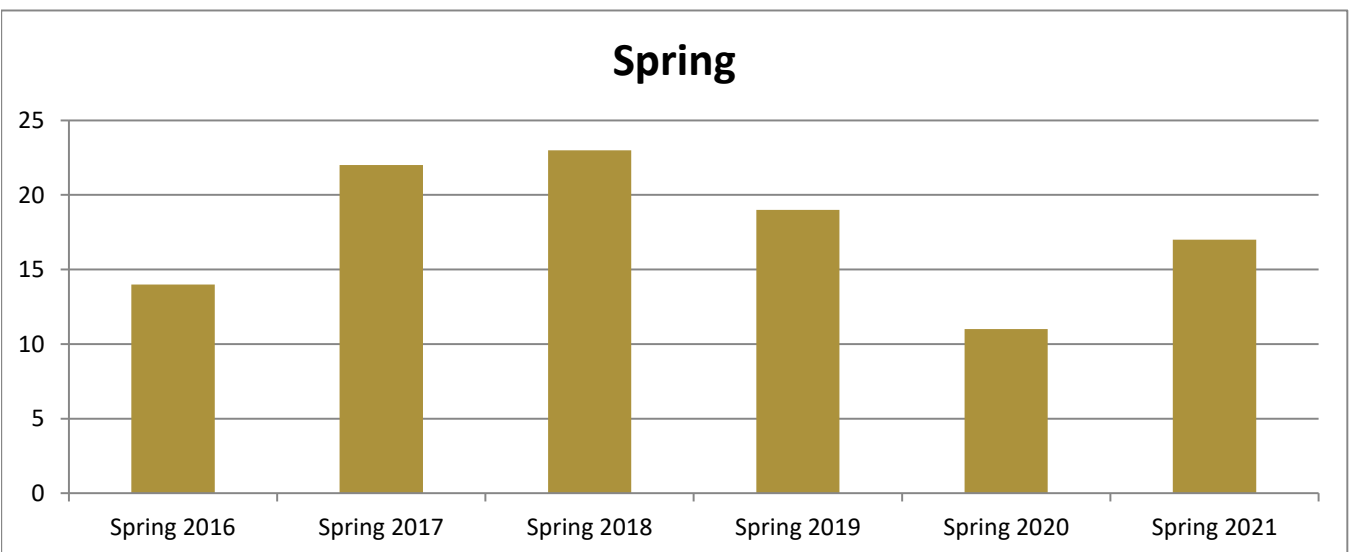

SMSU Sociology Program Data

Enrolled Minors

Academic Years 2015-16 to 2020-21

Using Fall Semester Data (Fall 2015 to Fall 2020) for Term Specific measures

Enrolled by AY & Term		2016	2017	2018	2019	2020	2021
Fall		14	15	20	16	13	12
Spring		14	22	23	19	11	17
Summer		3	4	4	5	5	3
Grand Total		31	41	47	40	29	32

SMSU Sociology Program Data

Enrolled Minors

Academic Years 2015-16 to 2020-21

Using Fall Semester Data (Fall 2015 to Fall 2020) for Term Specific measures

By Gender	Fall 2015	Fall 2016	Fall 2017	Fall 2018	Fall 2019	Fall 2020
Female	11	10	13	8	5	7
Male	3	5	7	8	8	5
Grand Total	14	15	20	16	13	12